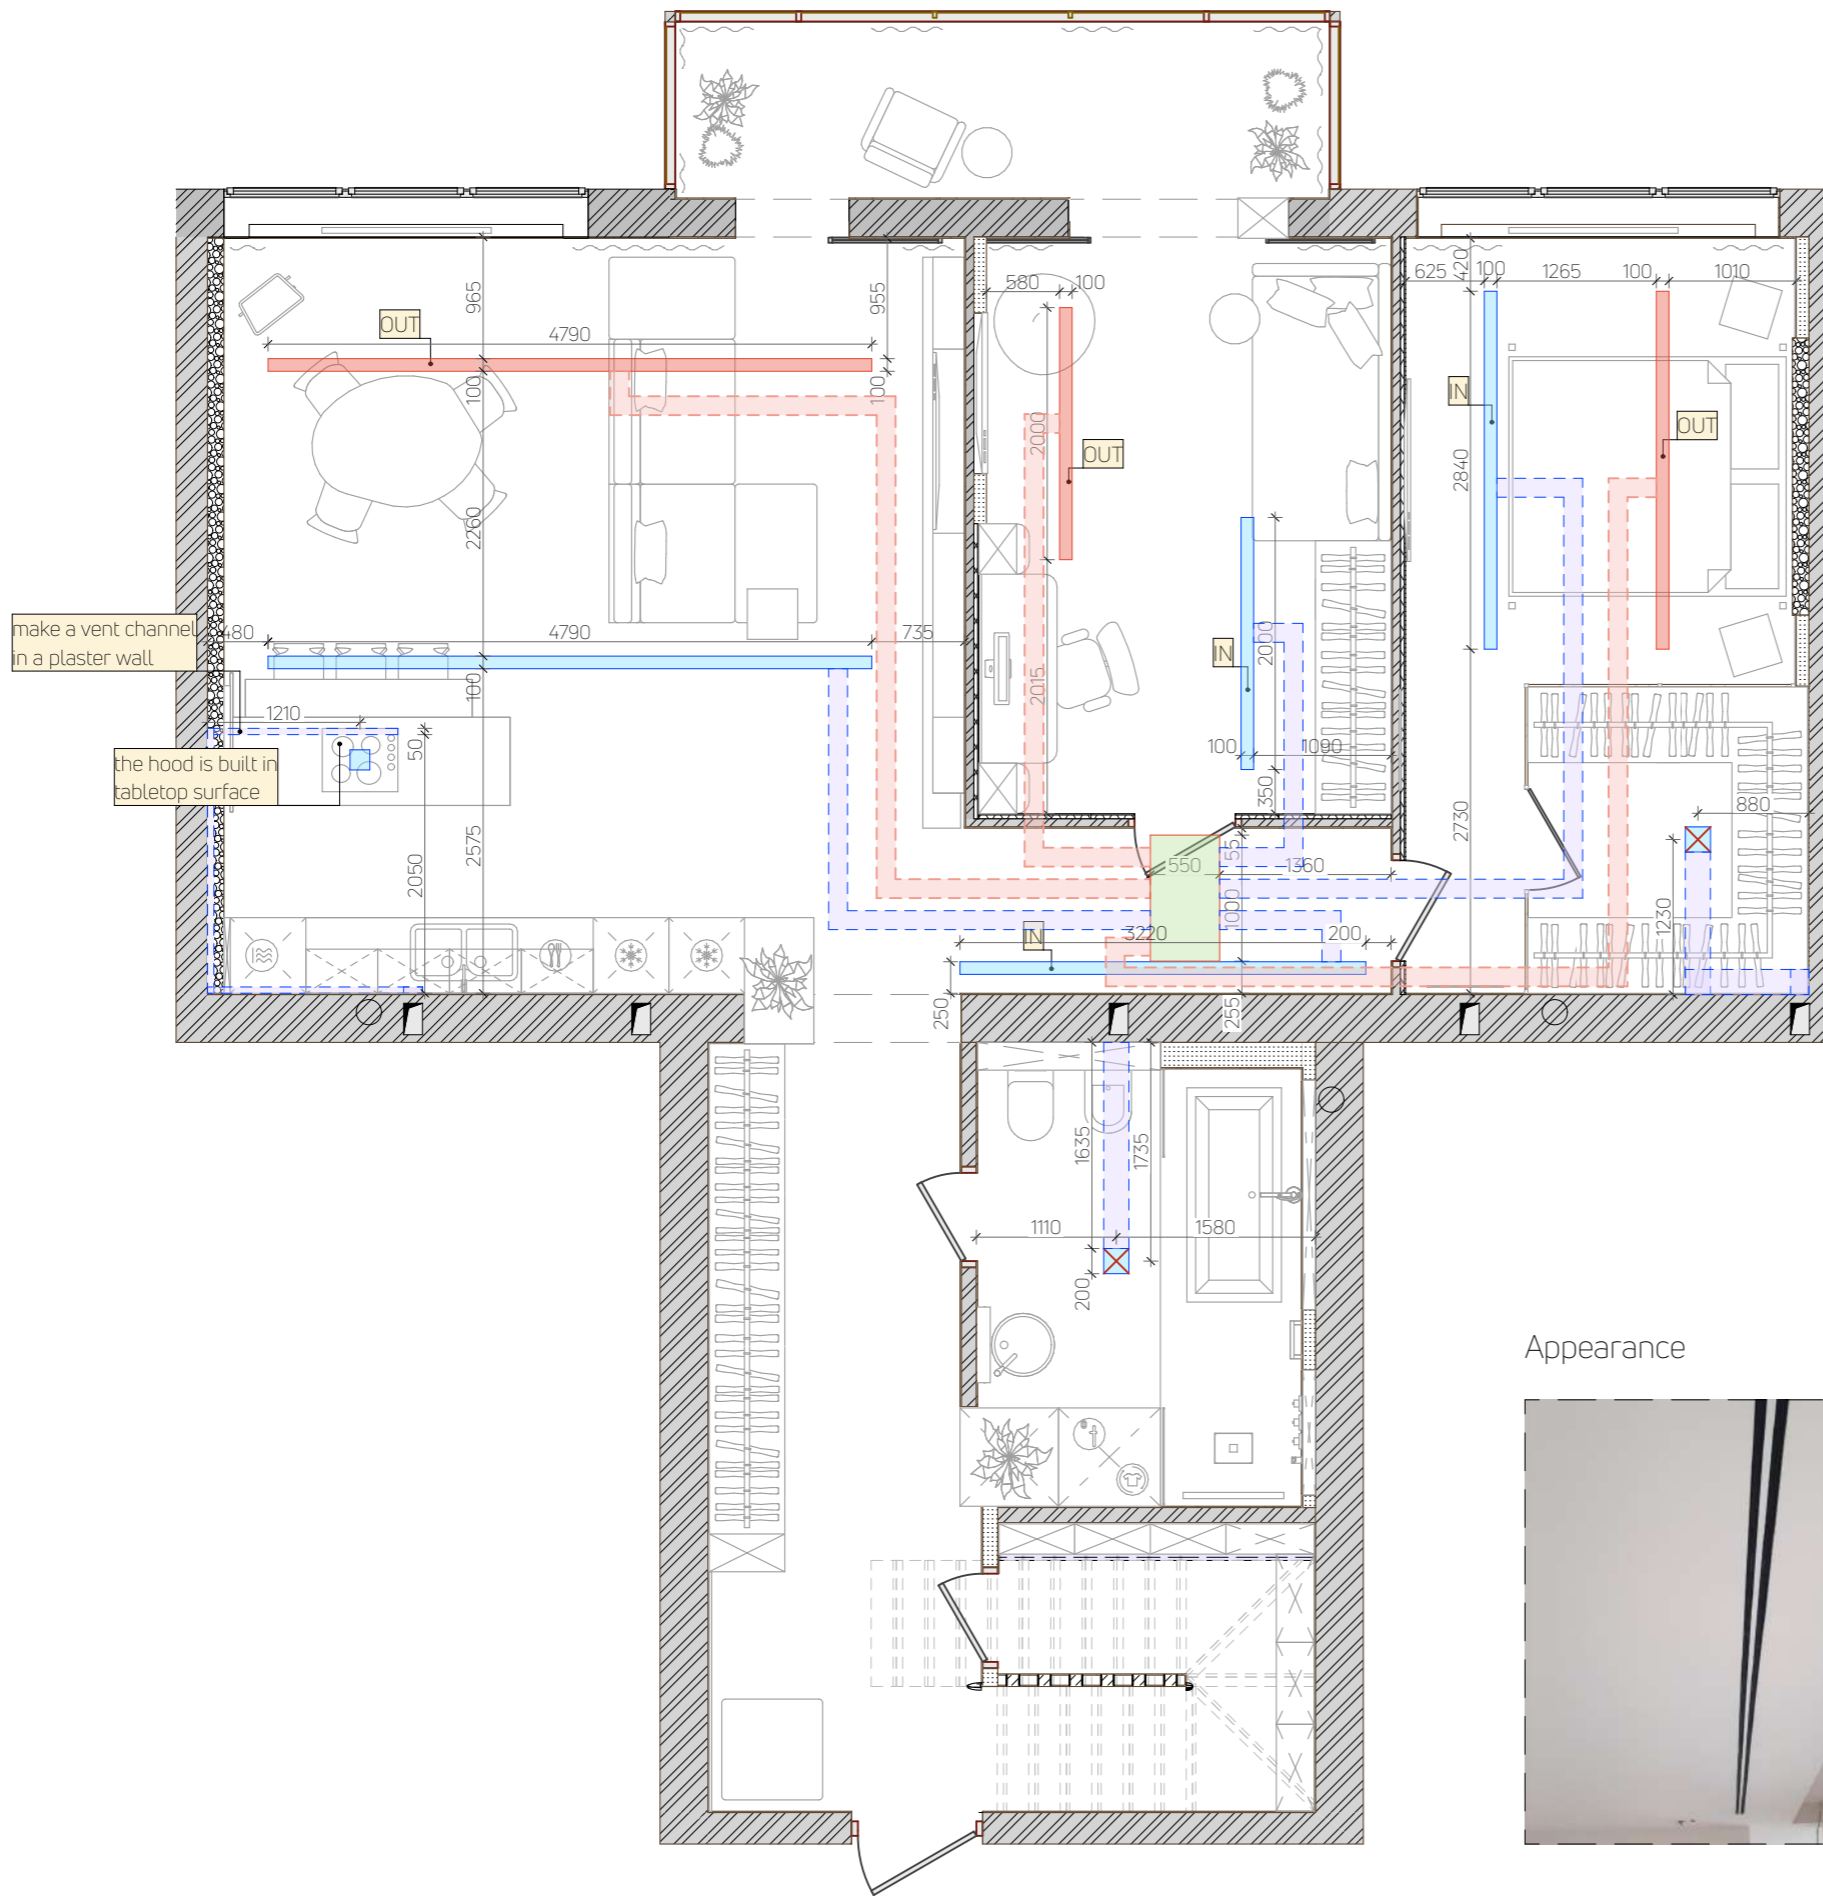

Legend	
	ventilation channel
	ceil fan
	diffuser OUT
	diffuser IN
	duct ventilation unit

Notes:

- All heights are given relative to the clean floor;
- Plan error ± 20 mm;
- Clarify all conclusions according to the selected devices;
- Place the inspection hatch clearly under the duct ventilation unit.