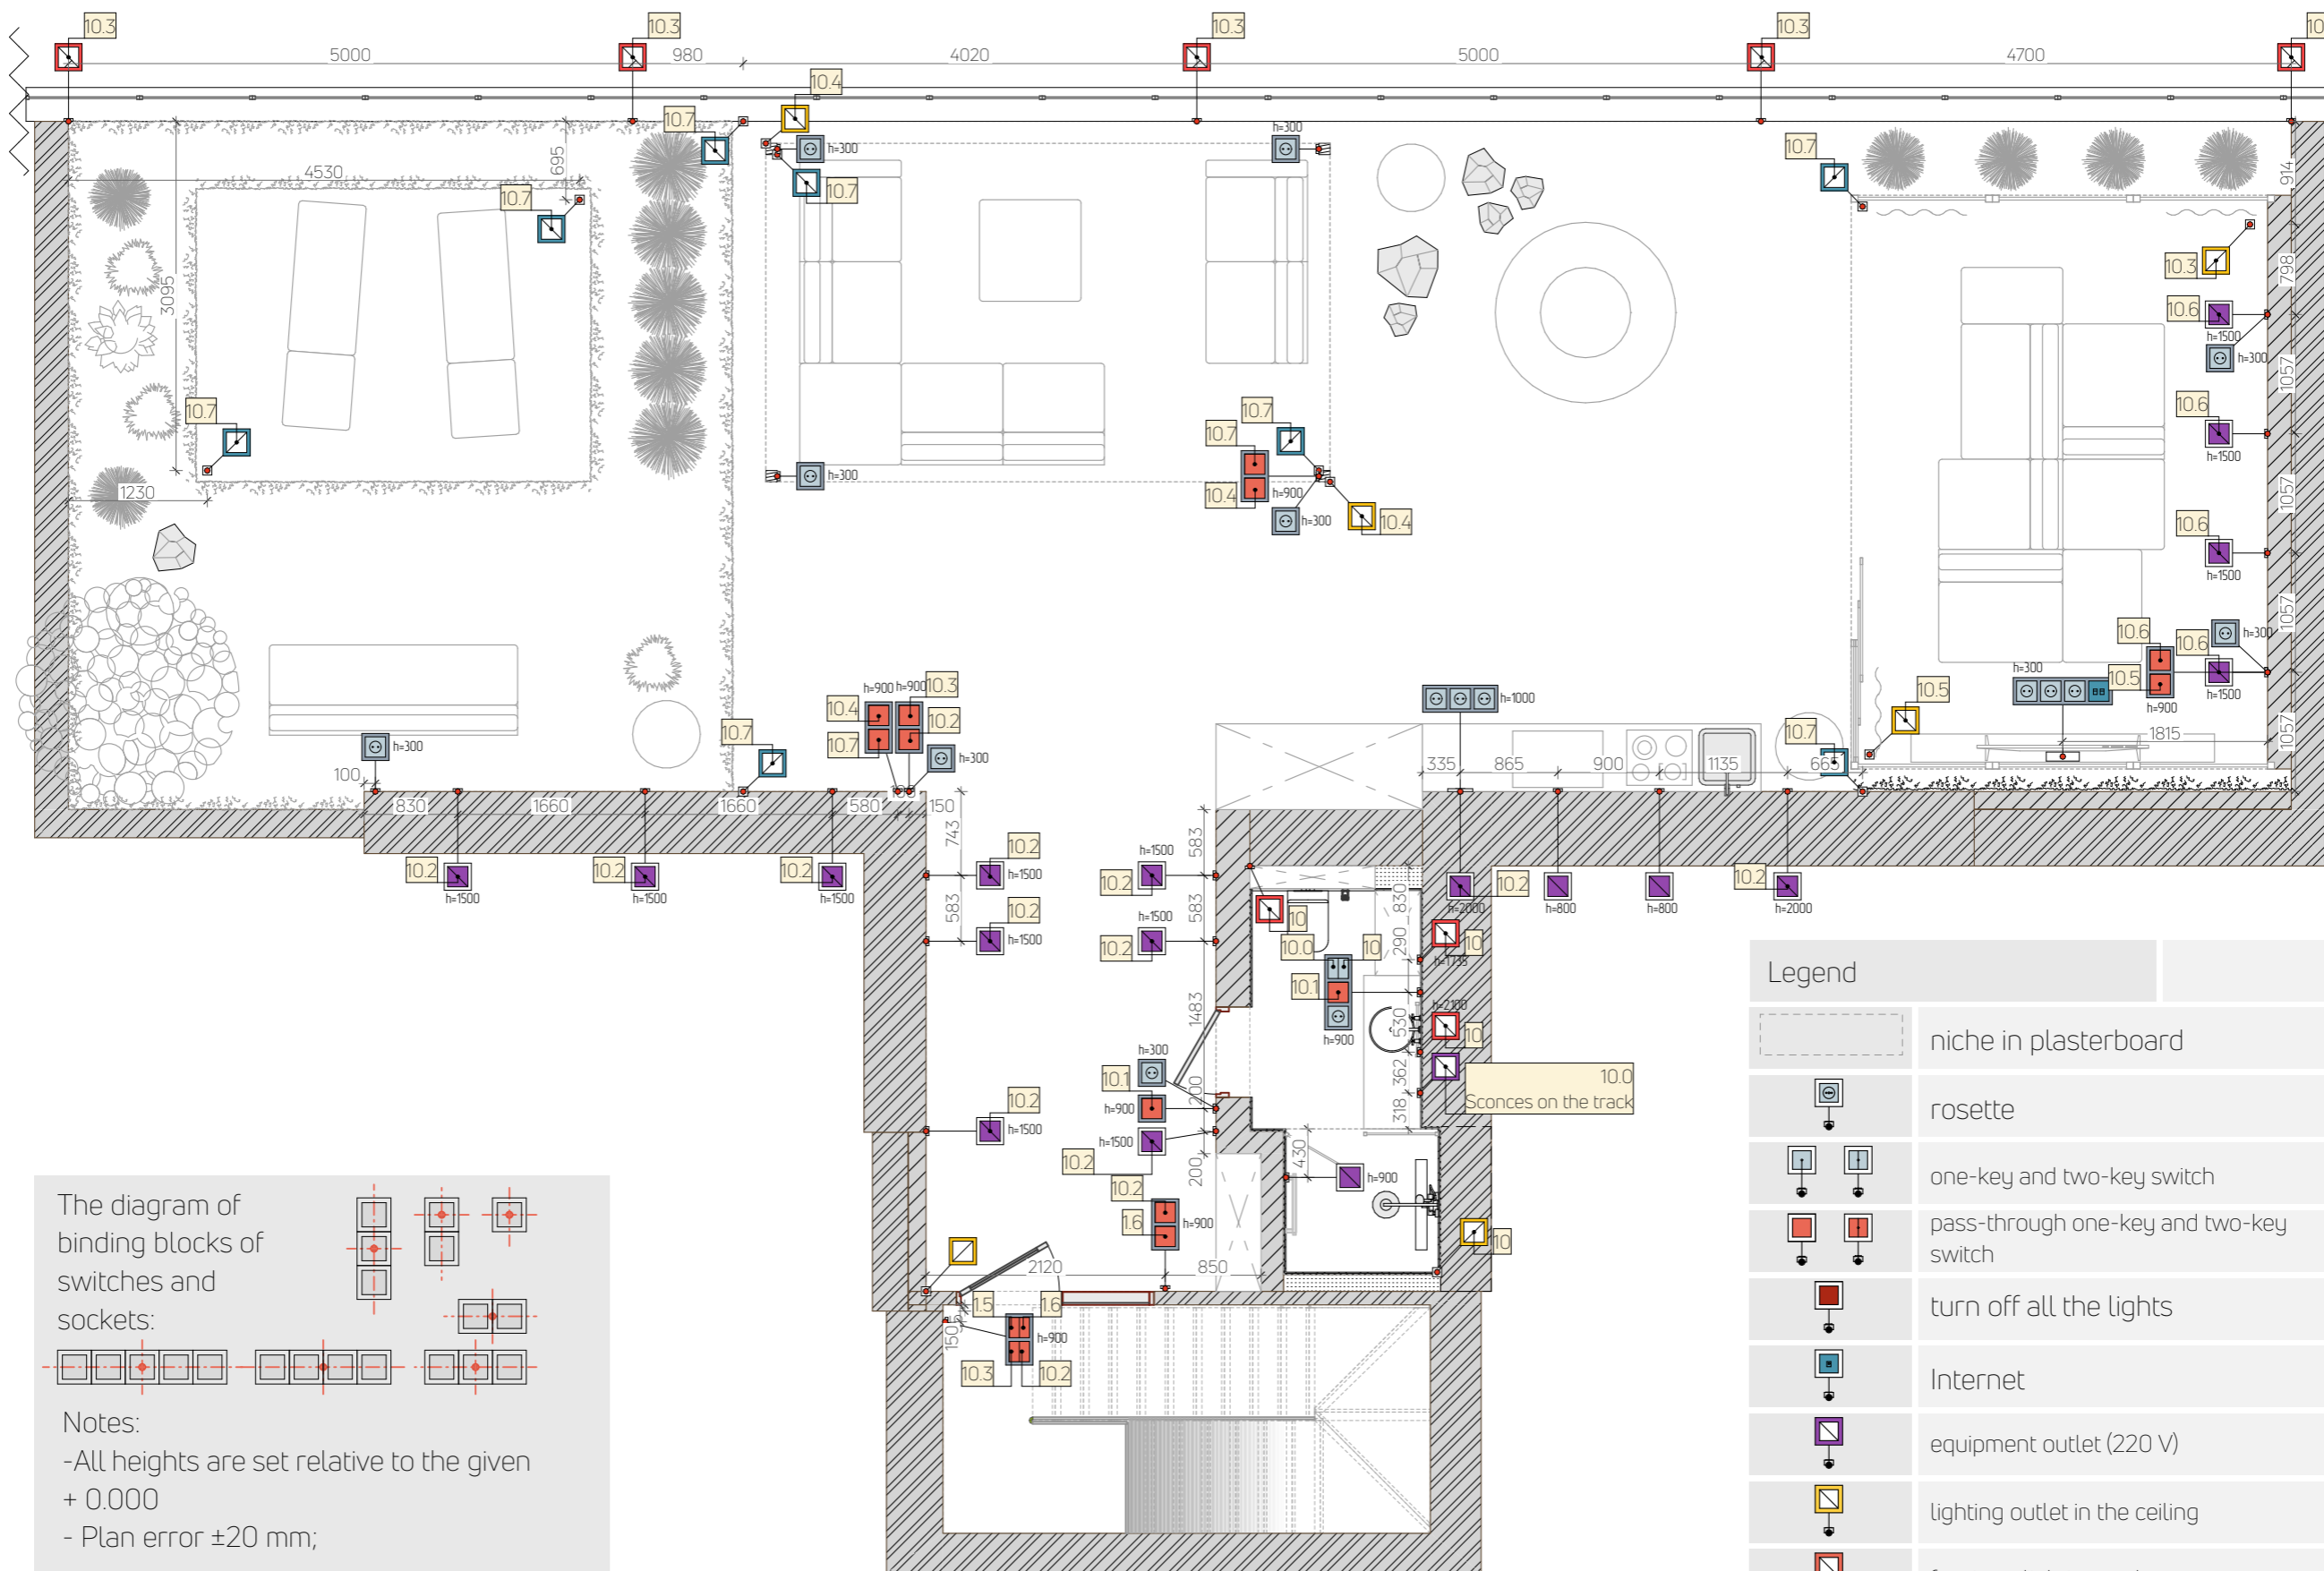

Legend		Notes: - Plan error ± 50 mm; - All sizes should be checked and specified locally. - The heights are indicated from the existing level on the terrace.
	walls (brick) - existing	
	walls (block) - new	
	walls (plasterboard) - new	

Notes:
 - All heights are set relative to the set + 0.000 terraces.
 - Plan error ±50 mm;

Legend	
	LED in the ceiling
	LED in furniture
	group of light
	track tire
	point mortise light
	built into the floor light
	wall/street sconce
	decorative sphere