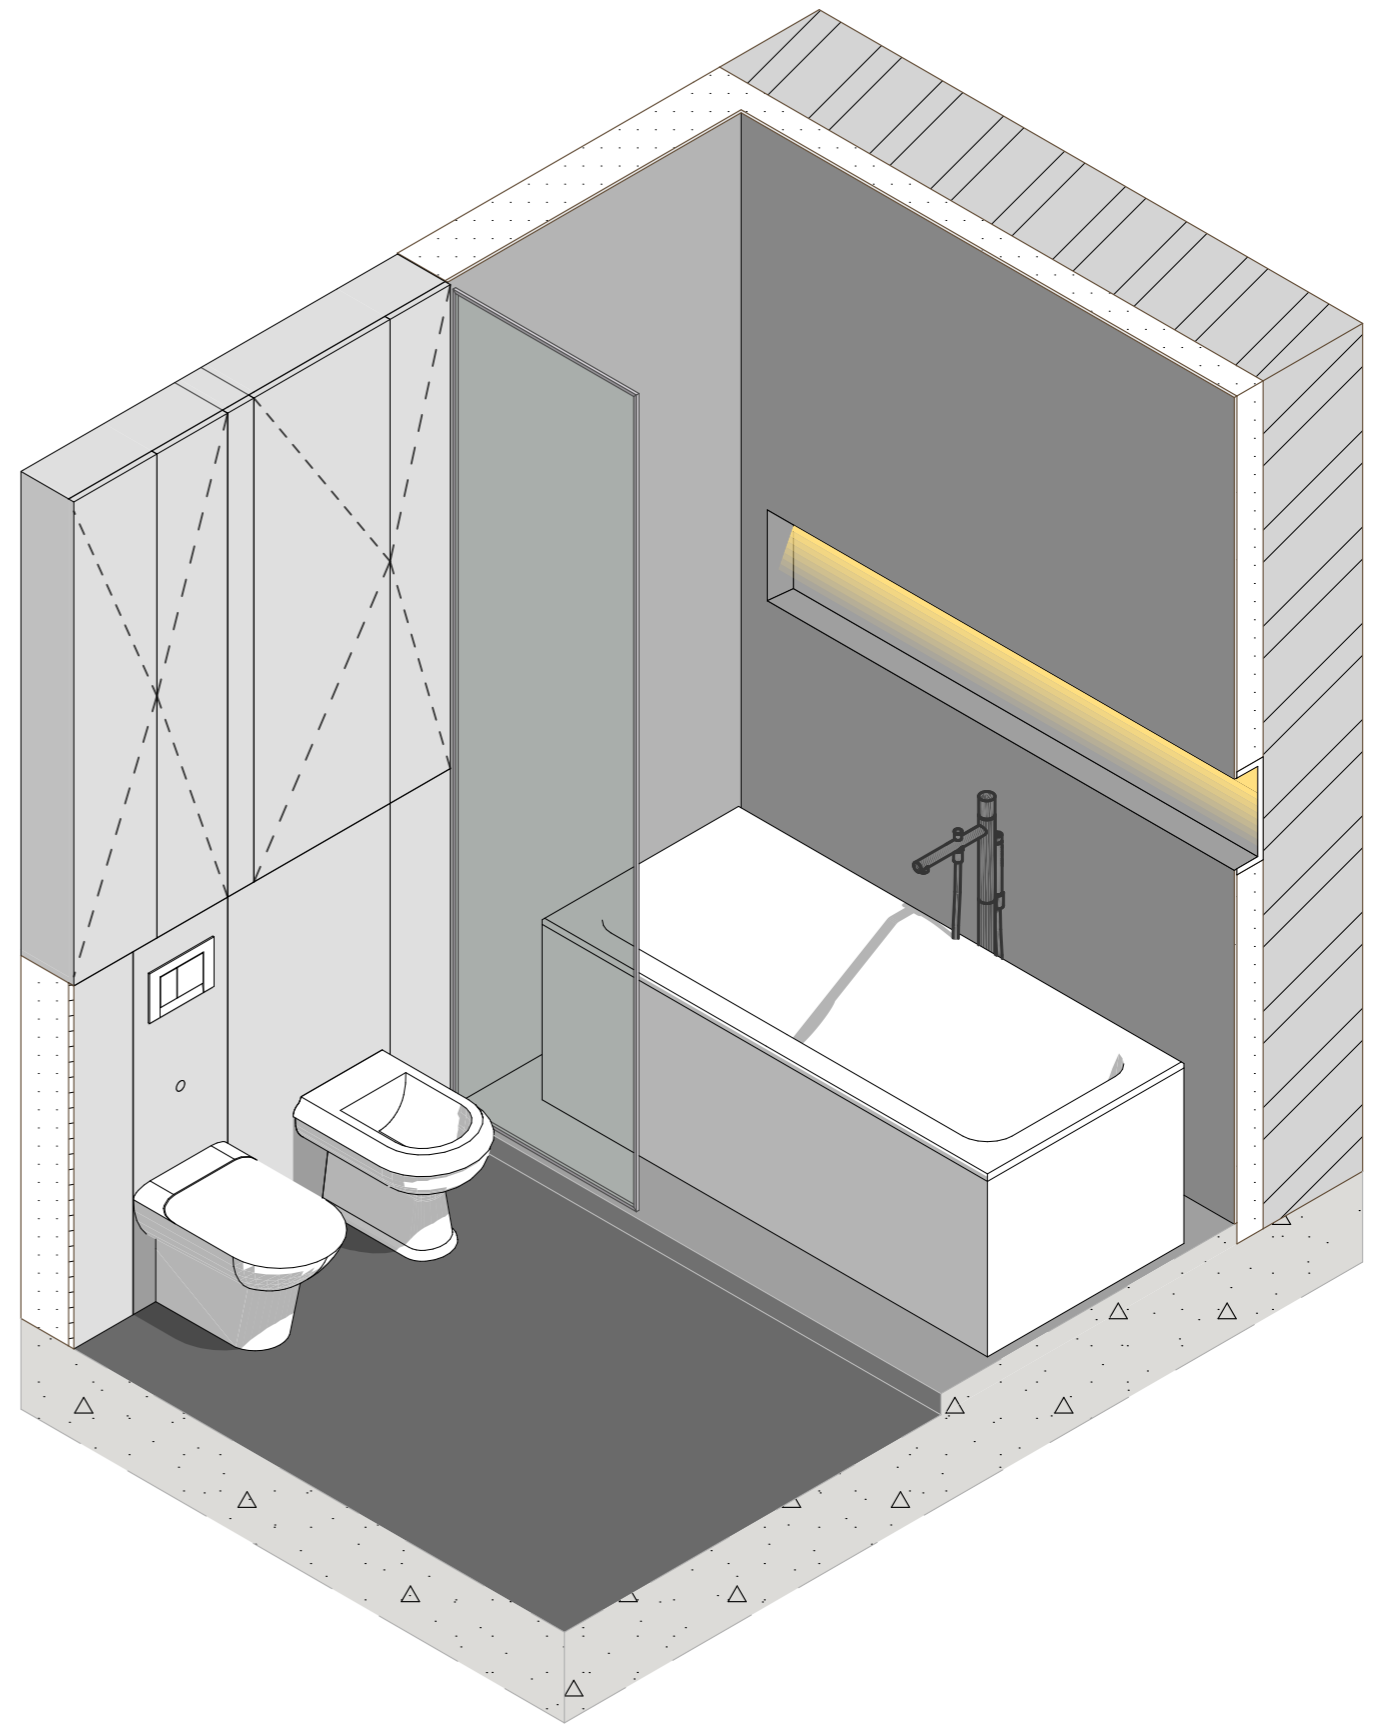

Legend	
	walls (bricks)
	walls (plasterboard)
	washer and dryer
	boiler 120 L.
	refrigerator
	oven

Notes:

- Plan error ±20 mm;
- All sizes should be checked and specified locally.

Legend	
	heater
	walls (bricks)
	walls (aerated concrete)
	washer and dryer
	boiler 120 L.
	dishwashers
	binding of devices