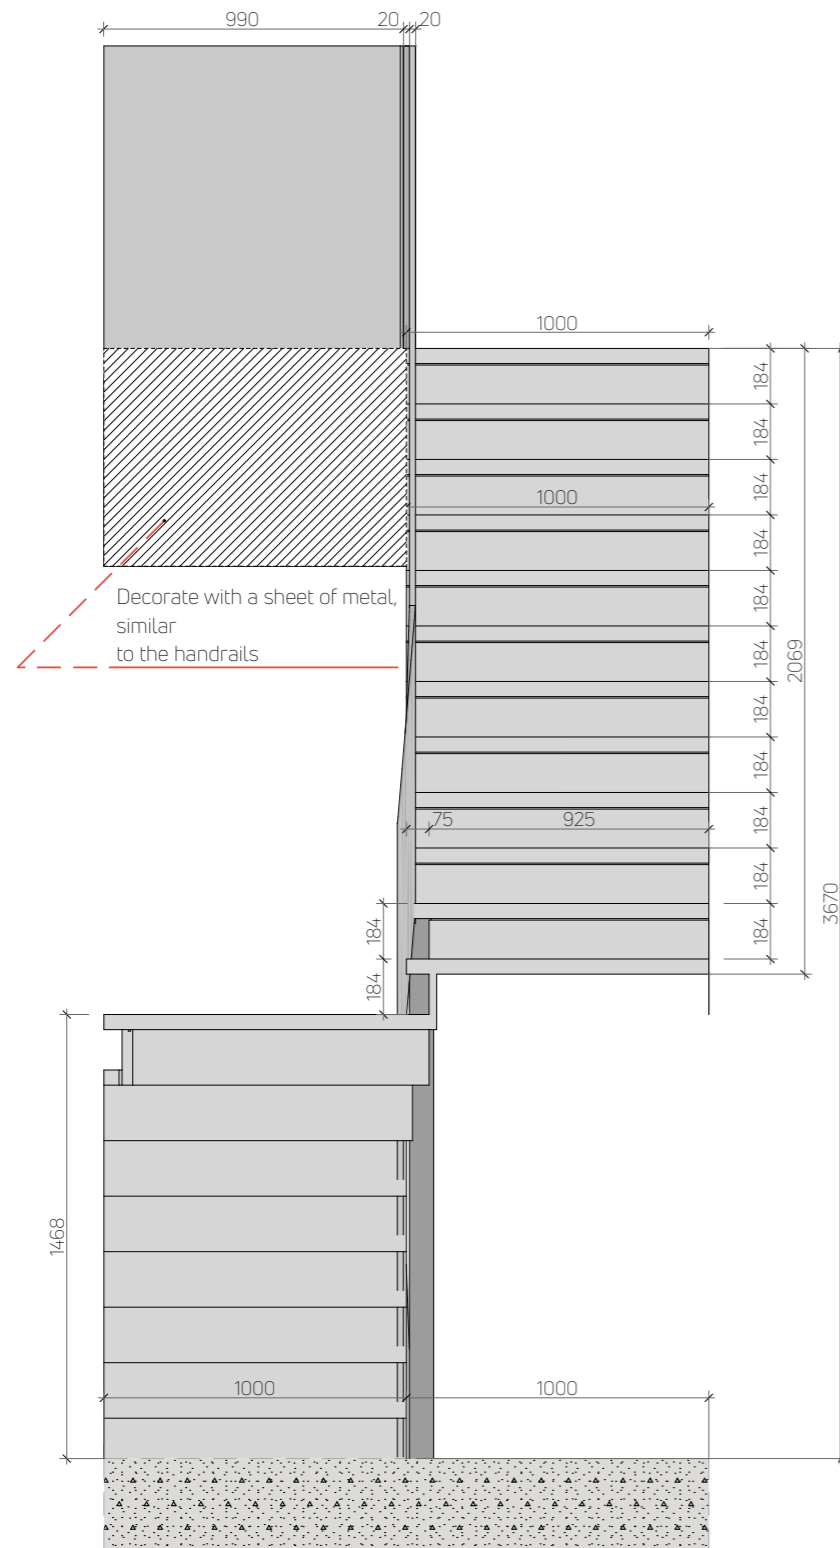

ARTIFICIAL PLANT 2

ARTIFICIAL PLANT 1

AXONOMETRY 1

AXONOMETRY 2

BACK VIEW

PLAN AT THE +4,000 MARK

PLAN AT THE +2,000 MARK

SIDE AND FRONT VIEW