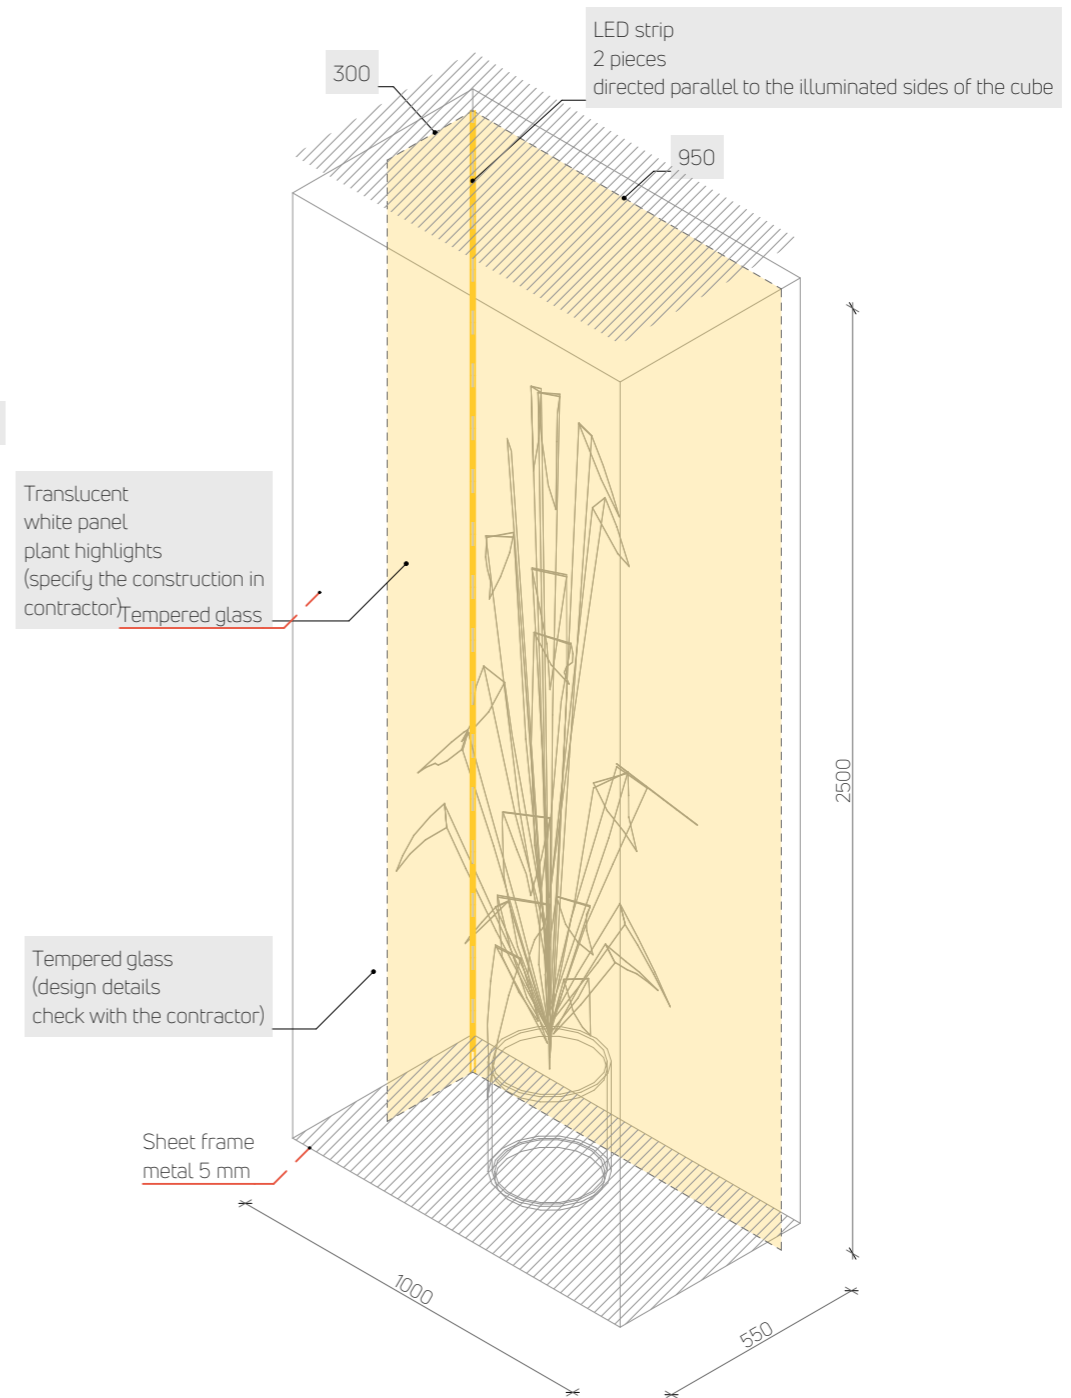

Notes:
 - Plan error ± 30 mm;
 - All sizes should be checked and specified locally.

Legend

	walls (brick) - existing
	walls (bricks) - new
	walls (plasterboard) - new
	podium
	glass constructions

Notes:

- Plan error ±30 mm;
- All sizes should be checked and specified locally.
- Do not bring the layer of plaster to the floor in the places where the hidden plinth is installed. (see sheet 3.15 FLOOR PLAN)

ARTIFICIAL PLANT 2

ARTIFICIAL PLANT 1

AXONOMETRY 1

AXONOMETRY 2

BACK VIEW

PLAN AT THE +4,000 MARK

PLAN AT THE +2,000 MARK

SIDE AND FRONT VIEW