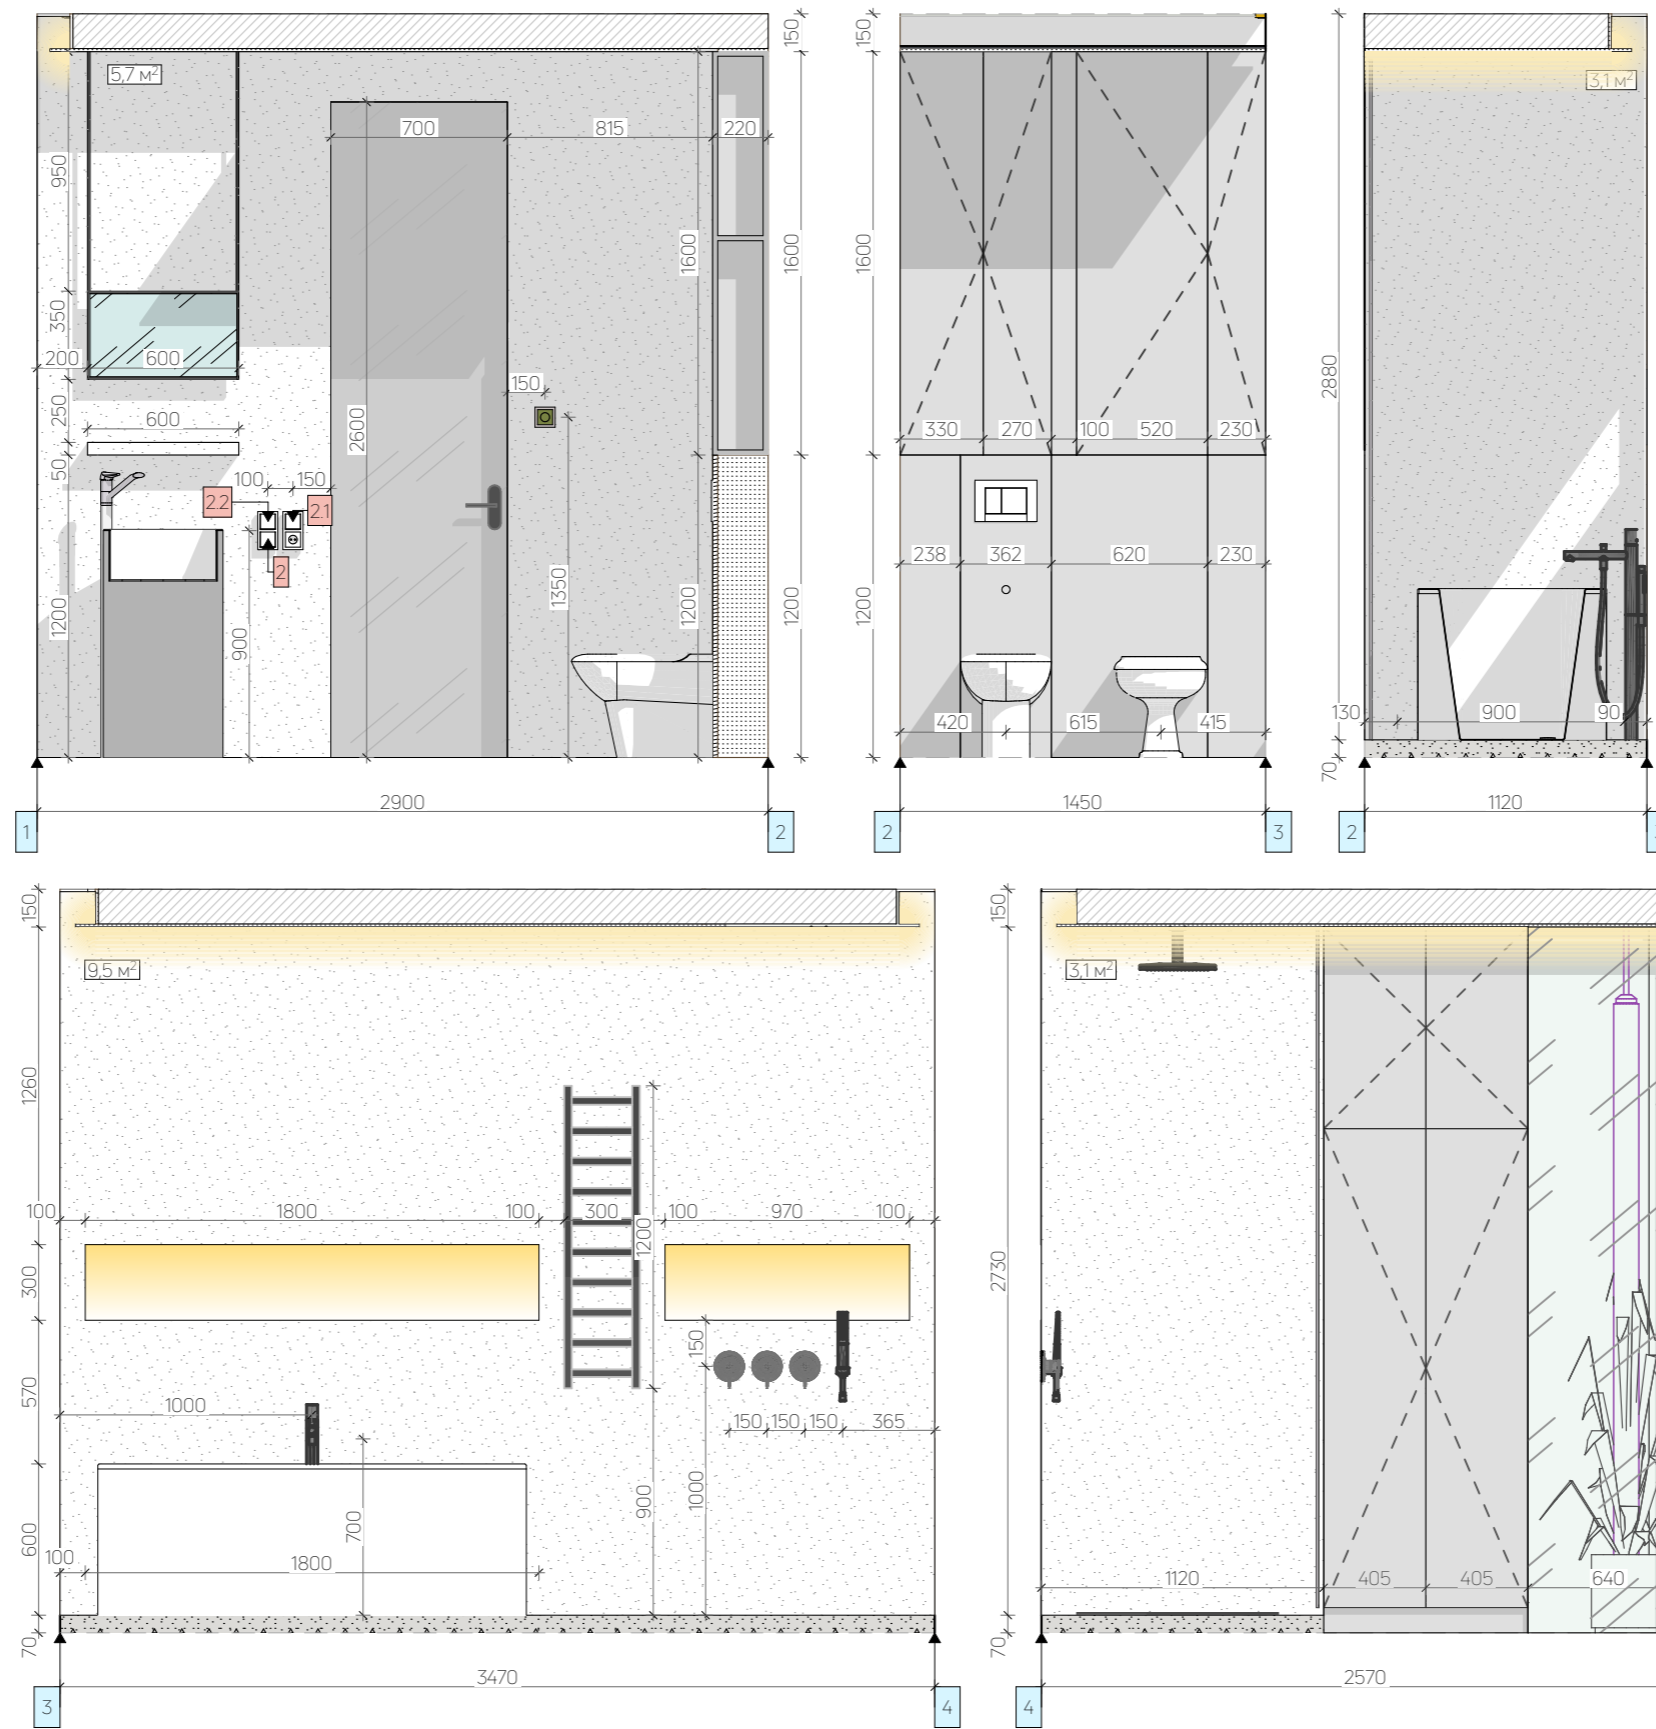

decorative plaster (moisture-resistant) - 21.4 m²