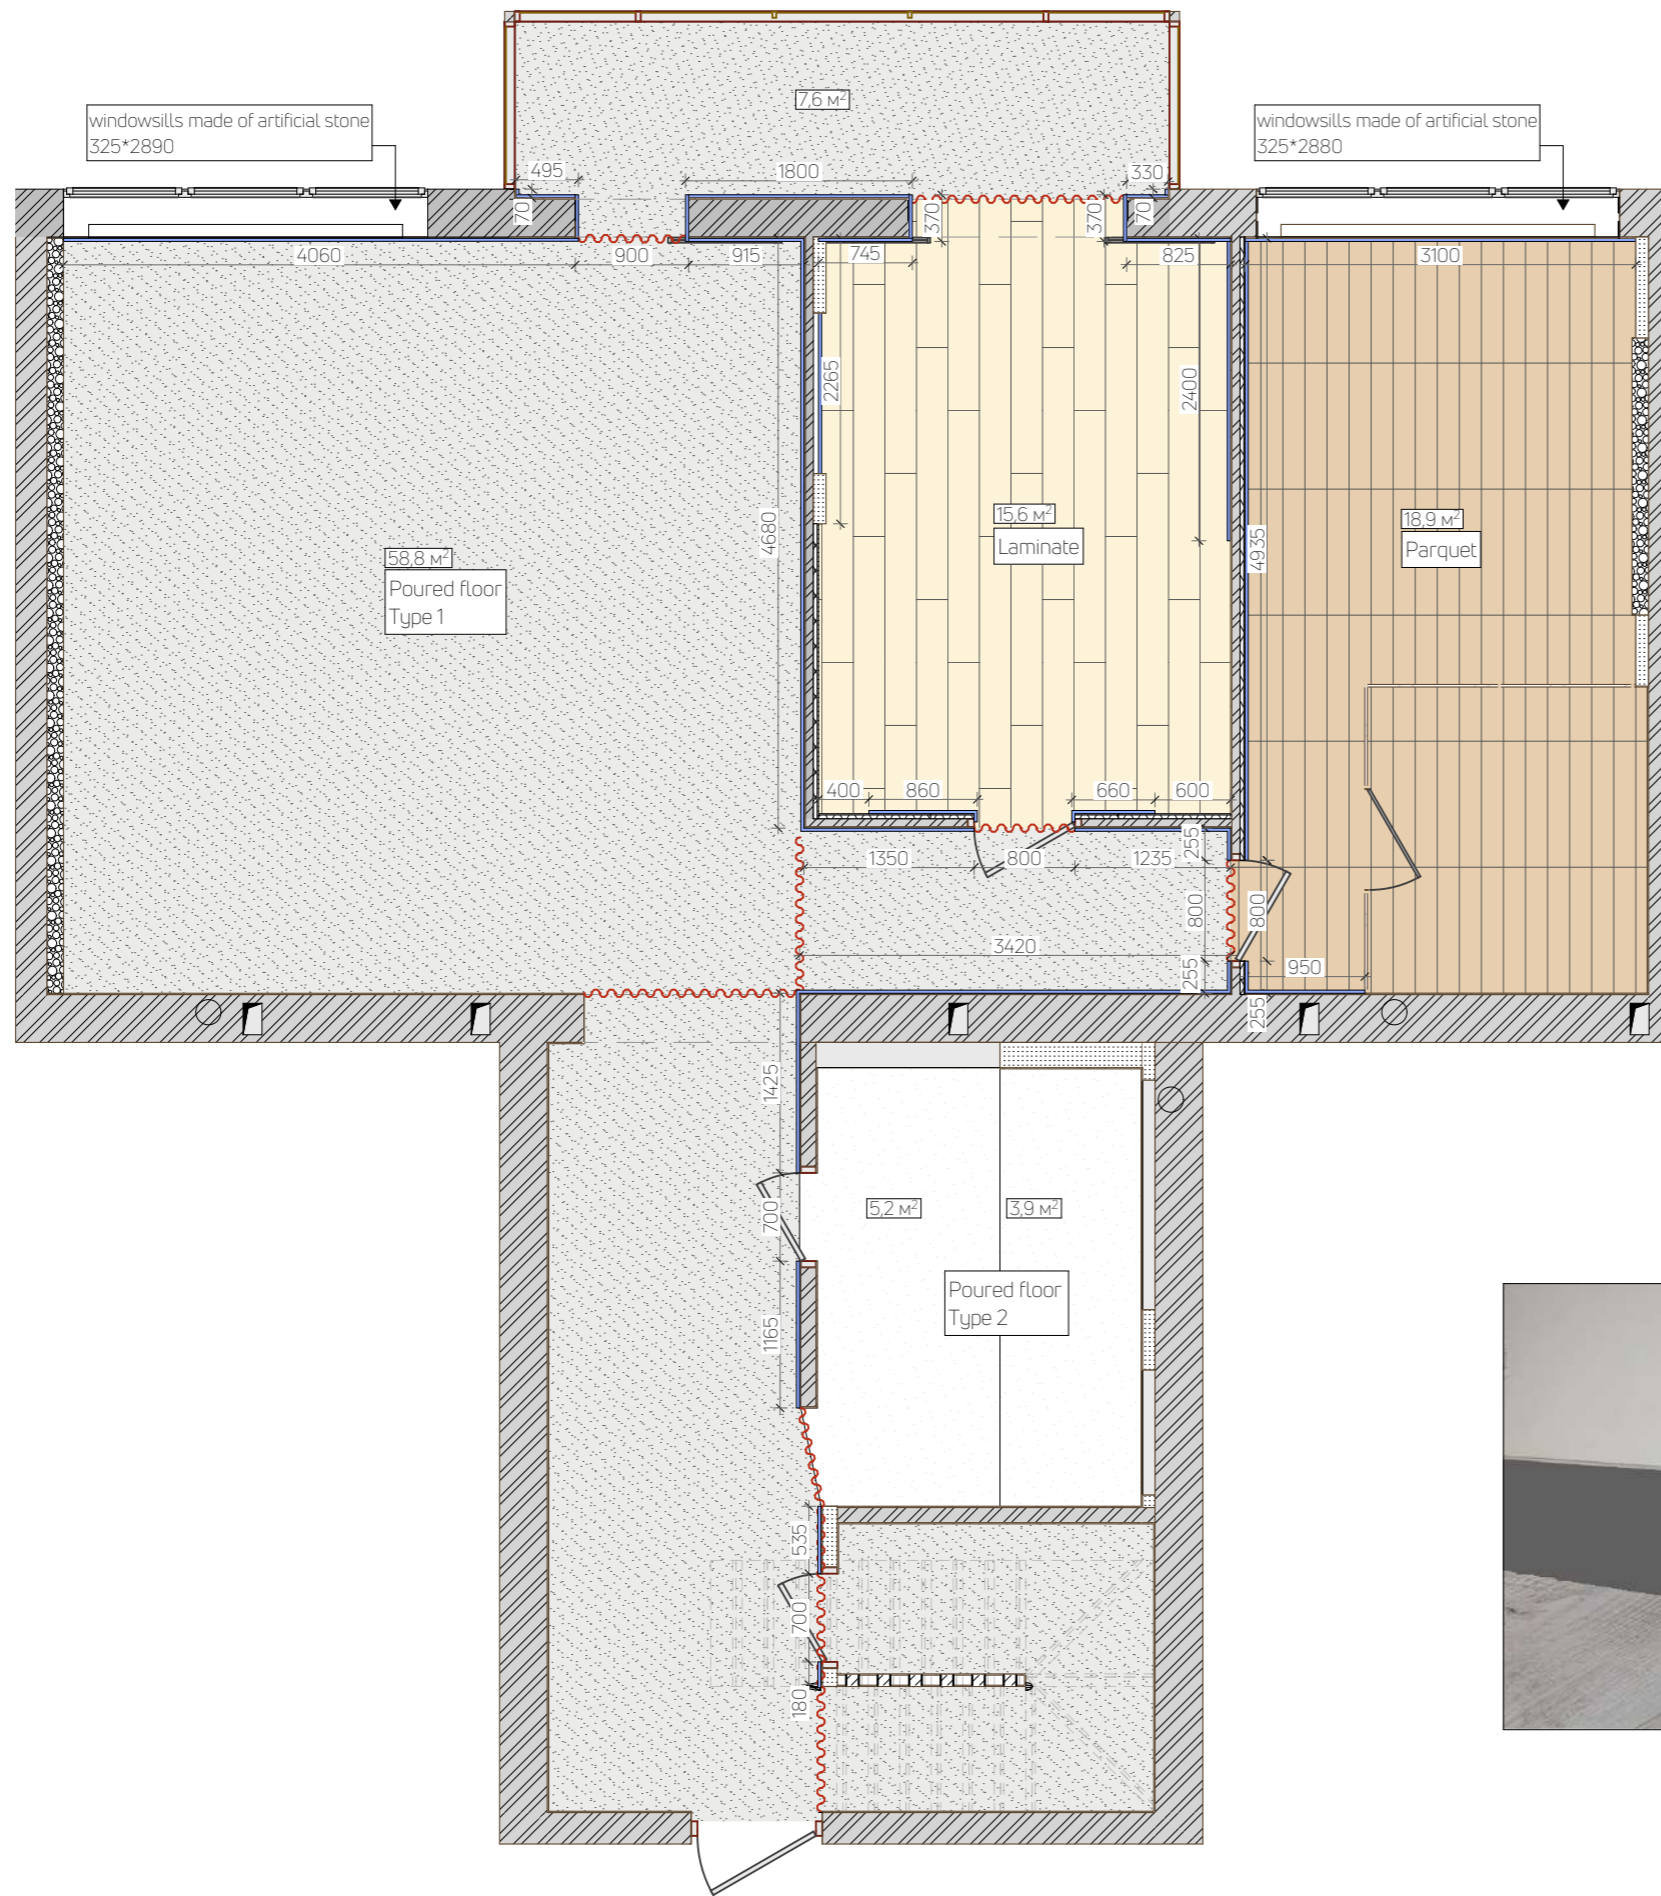

Умовні позначення	
	Poured floor. Type 1 - 66.4 m ²
	Poured floor. Type 2 - 9.1 m ²
	Parquet floor - 18.9 m ²
	Laminate - 15.6 m ²
	Concealed plinth (H=80mm)

Notes:

- Final coatings will be selected and agreed with the customer;
- Paint the plinth for hidden installation in the color of the wall under which it is installed.