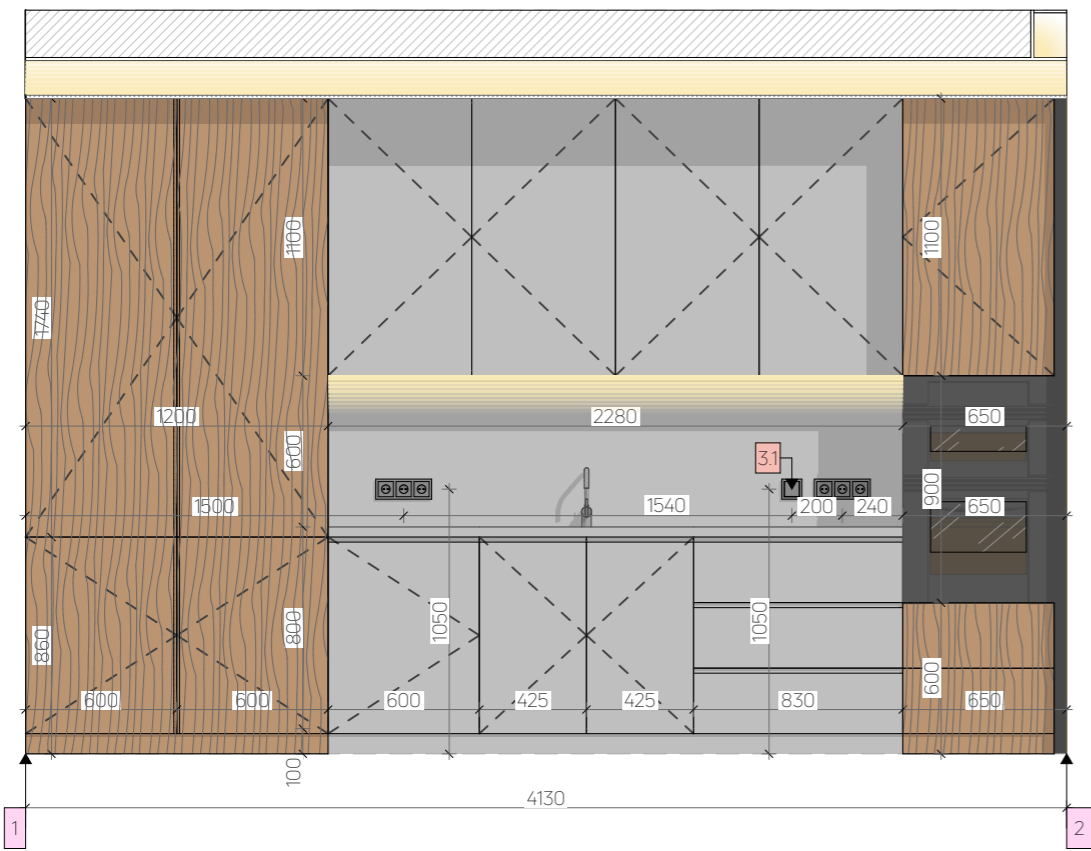

- white paint - 22,5 m²
- mirror/glass
- CLEAF Okobo/Maloja S158
- orange color (optional)
  gray color (optional)
- Gypsum wall (stone texture)