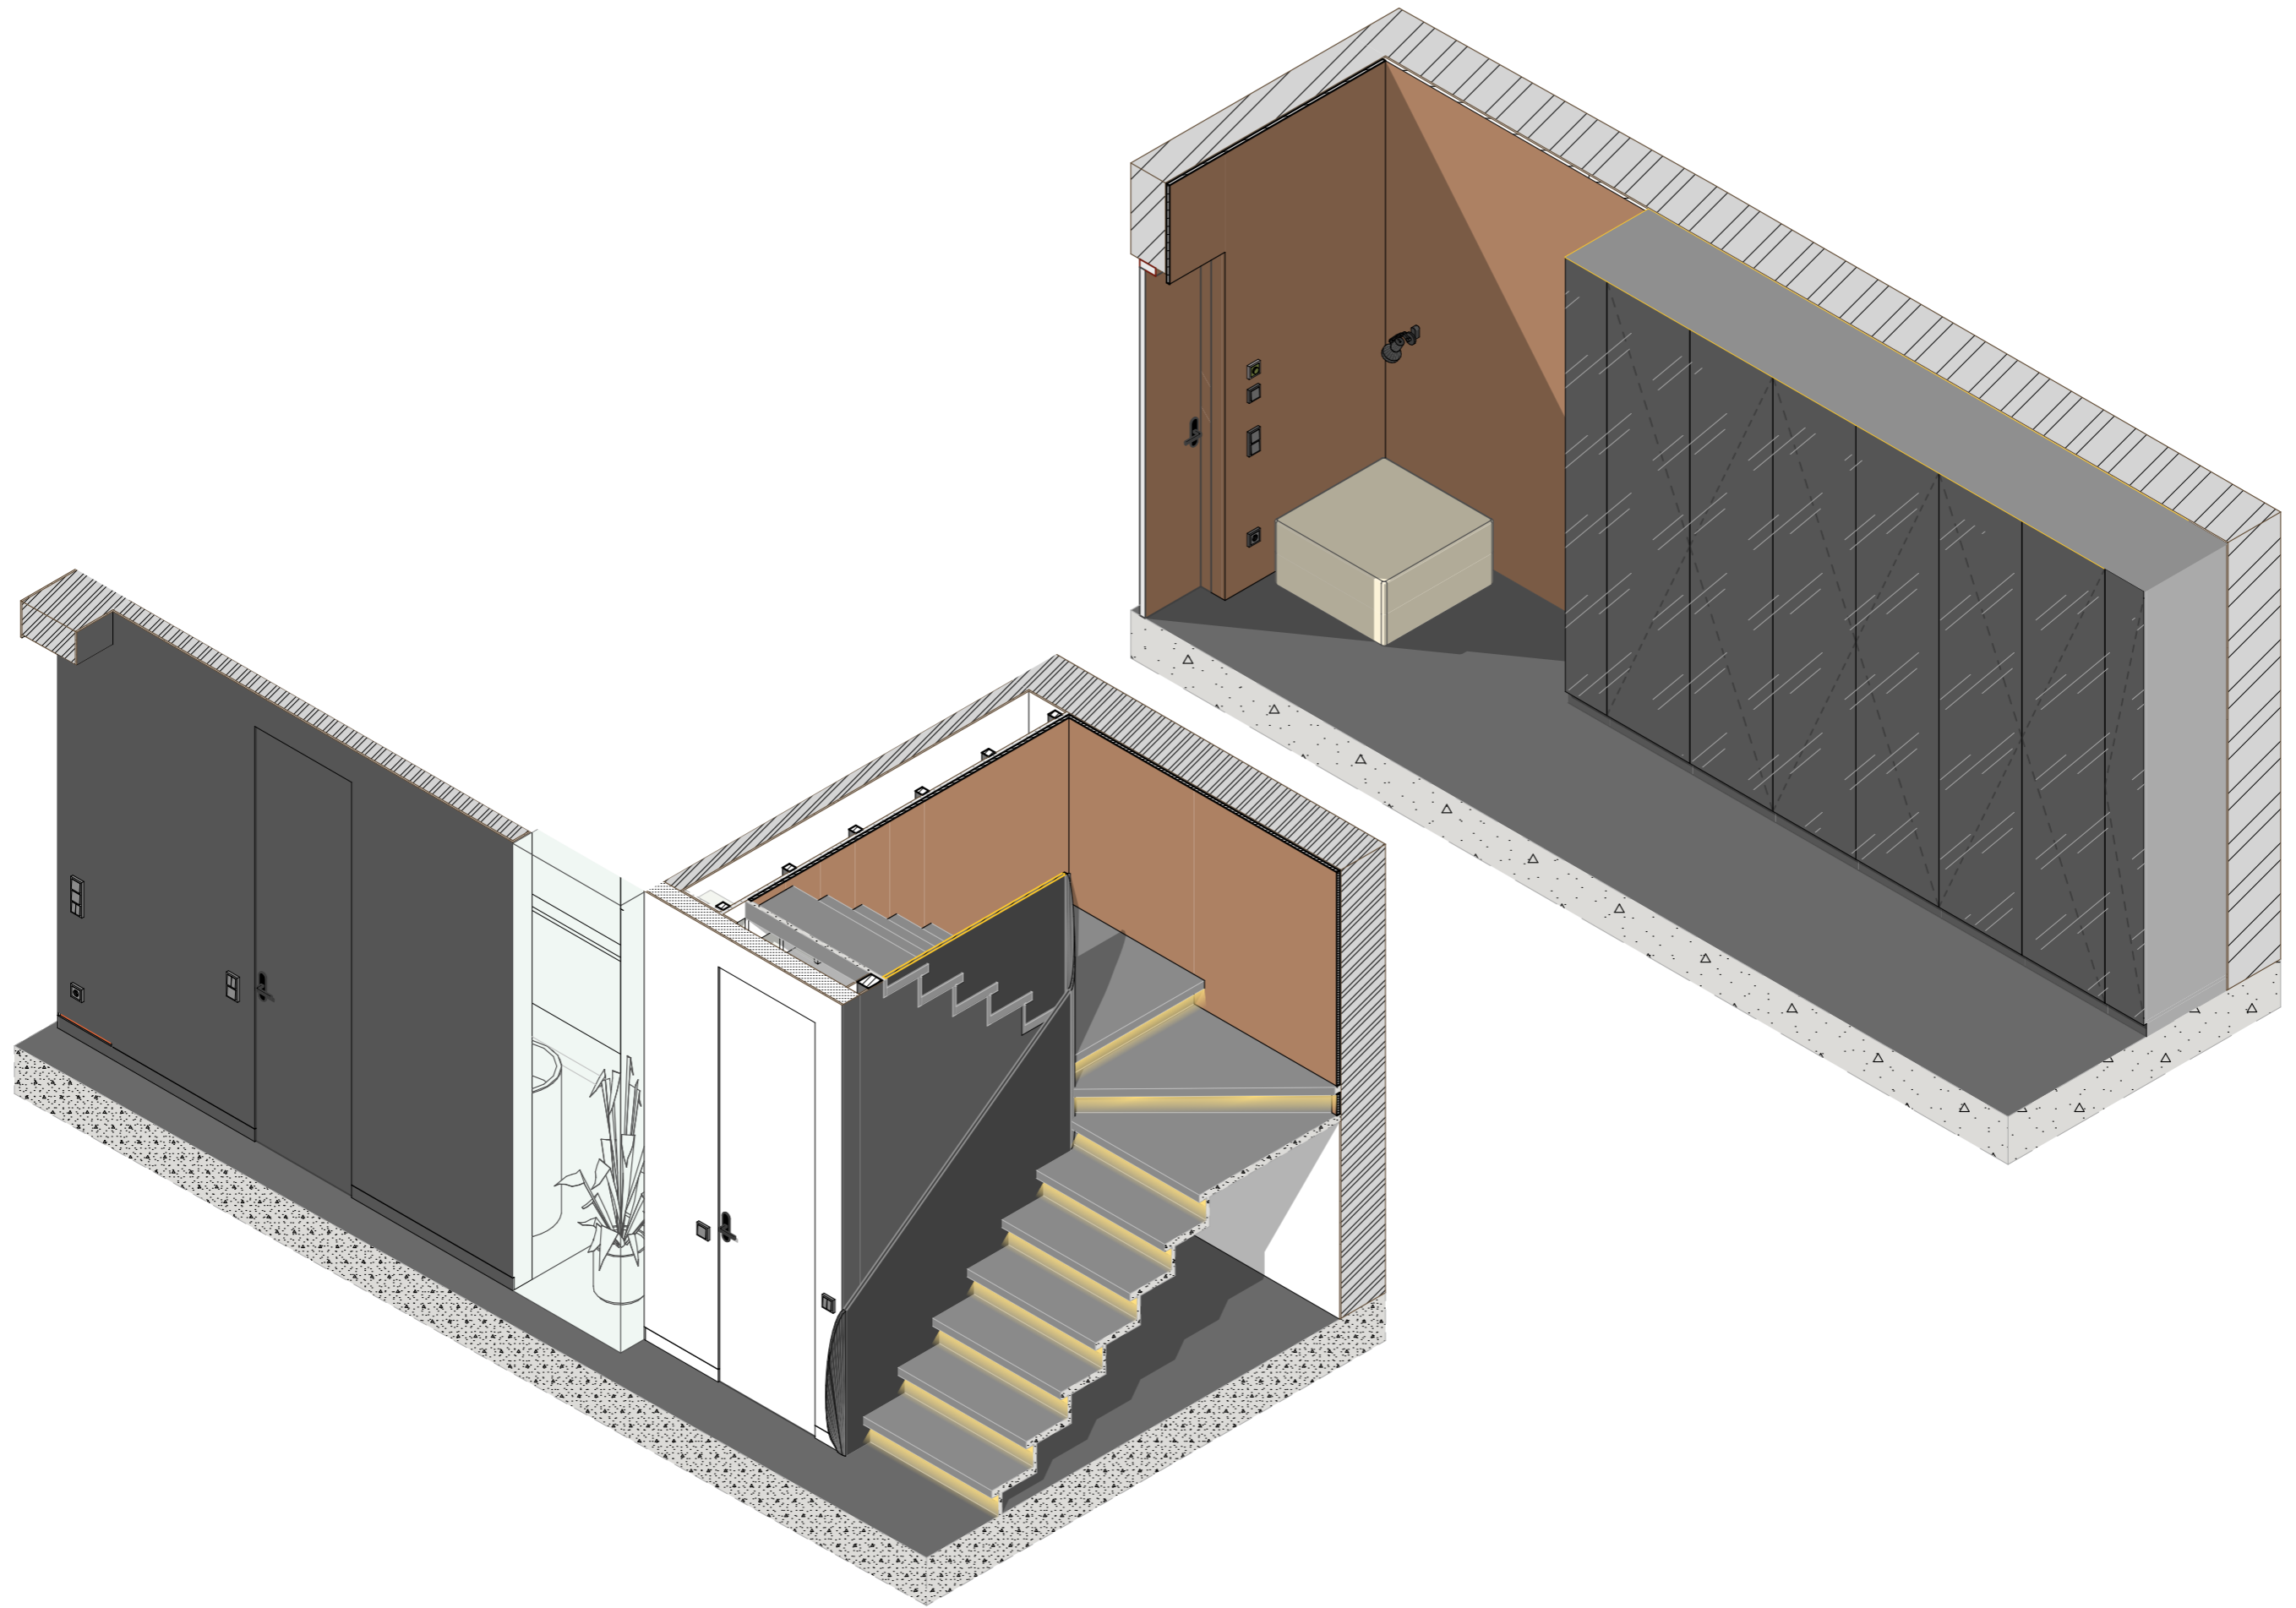

Legend	
	walls (bricks)
	walls (plasterboard)
	washer and dryer
	boiler 120 L.
	refrigerator
	oven

Notes:

- Plan error ±20 mm;
- All sizes should be checked and specified locally.

Legend	
	heater
	walls (bricks)
	walls (aerated concrete)
	washer and dryer
	boiler 120 L.
	dishwashers
	binding of devices