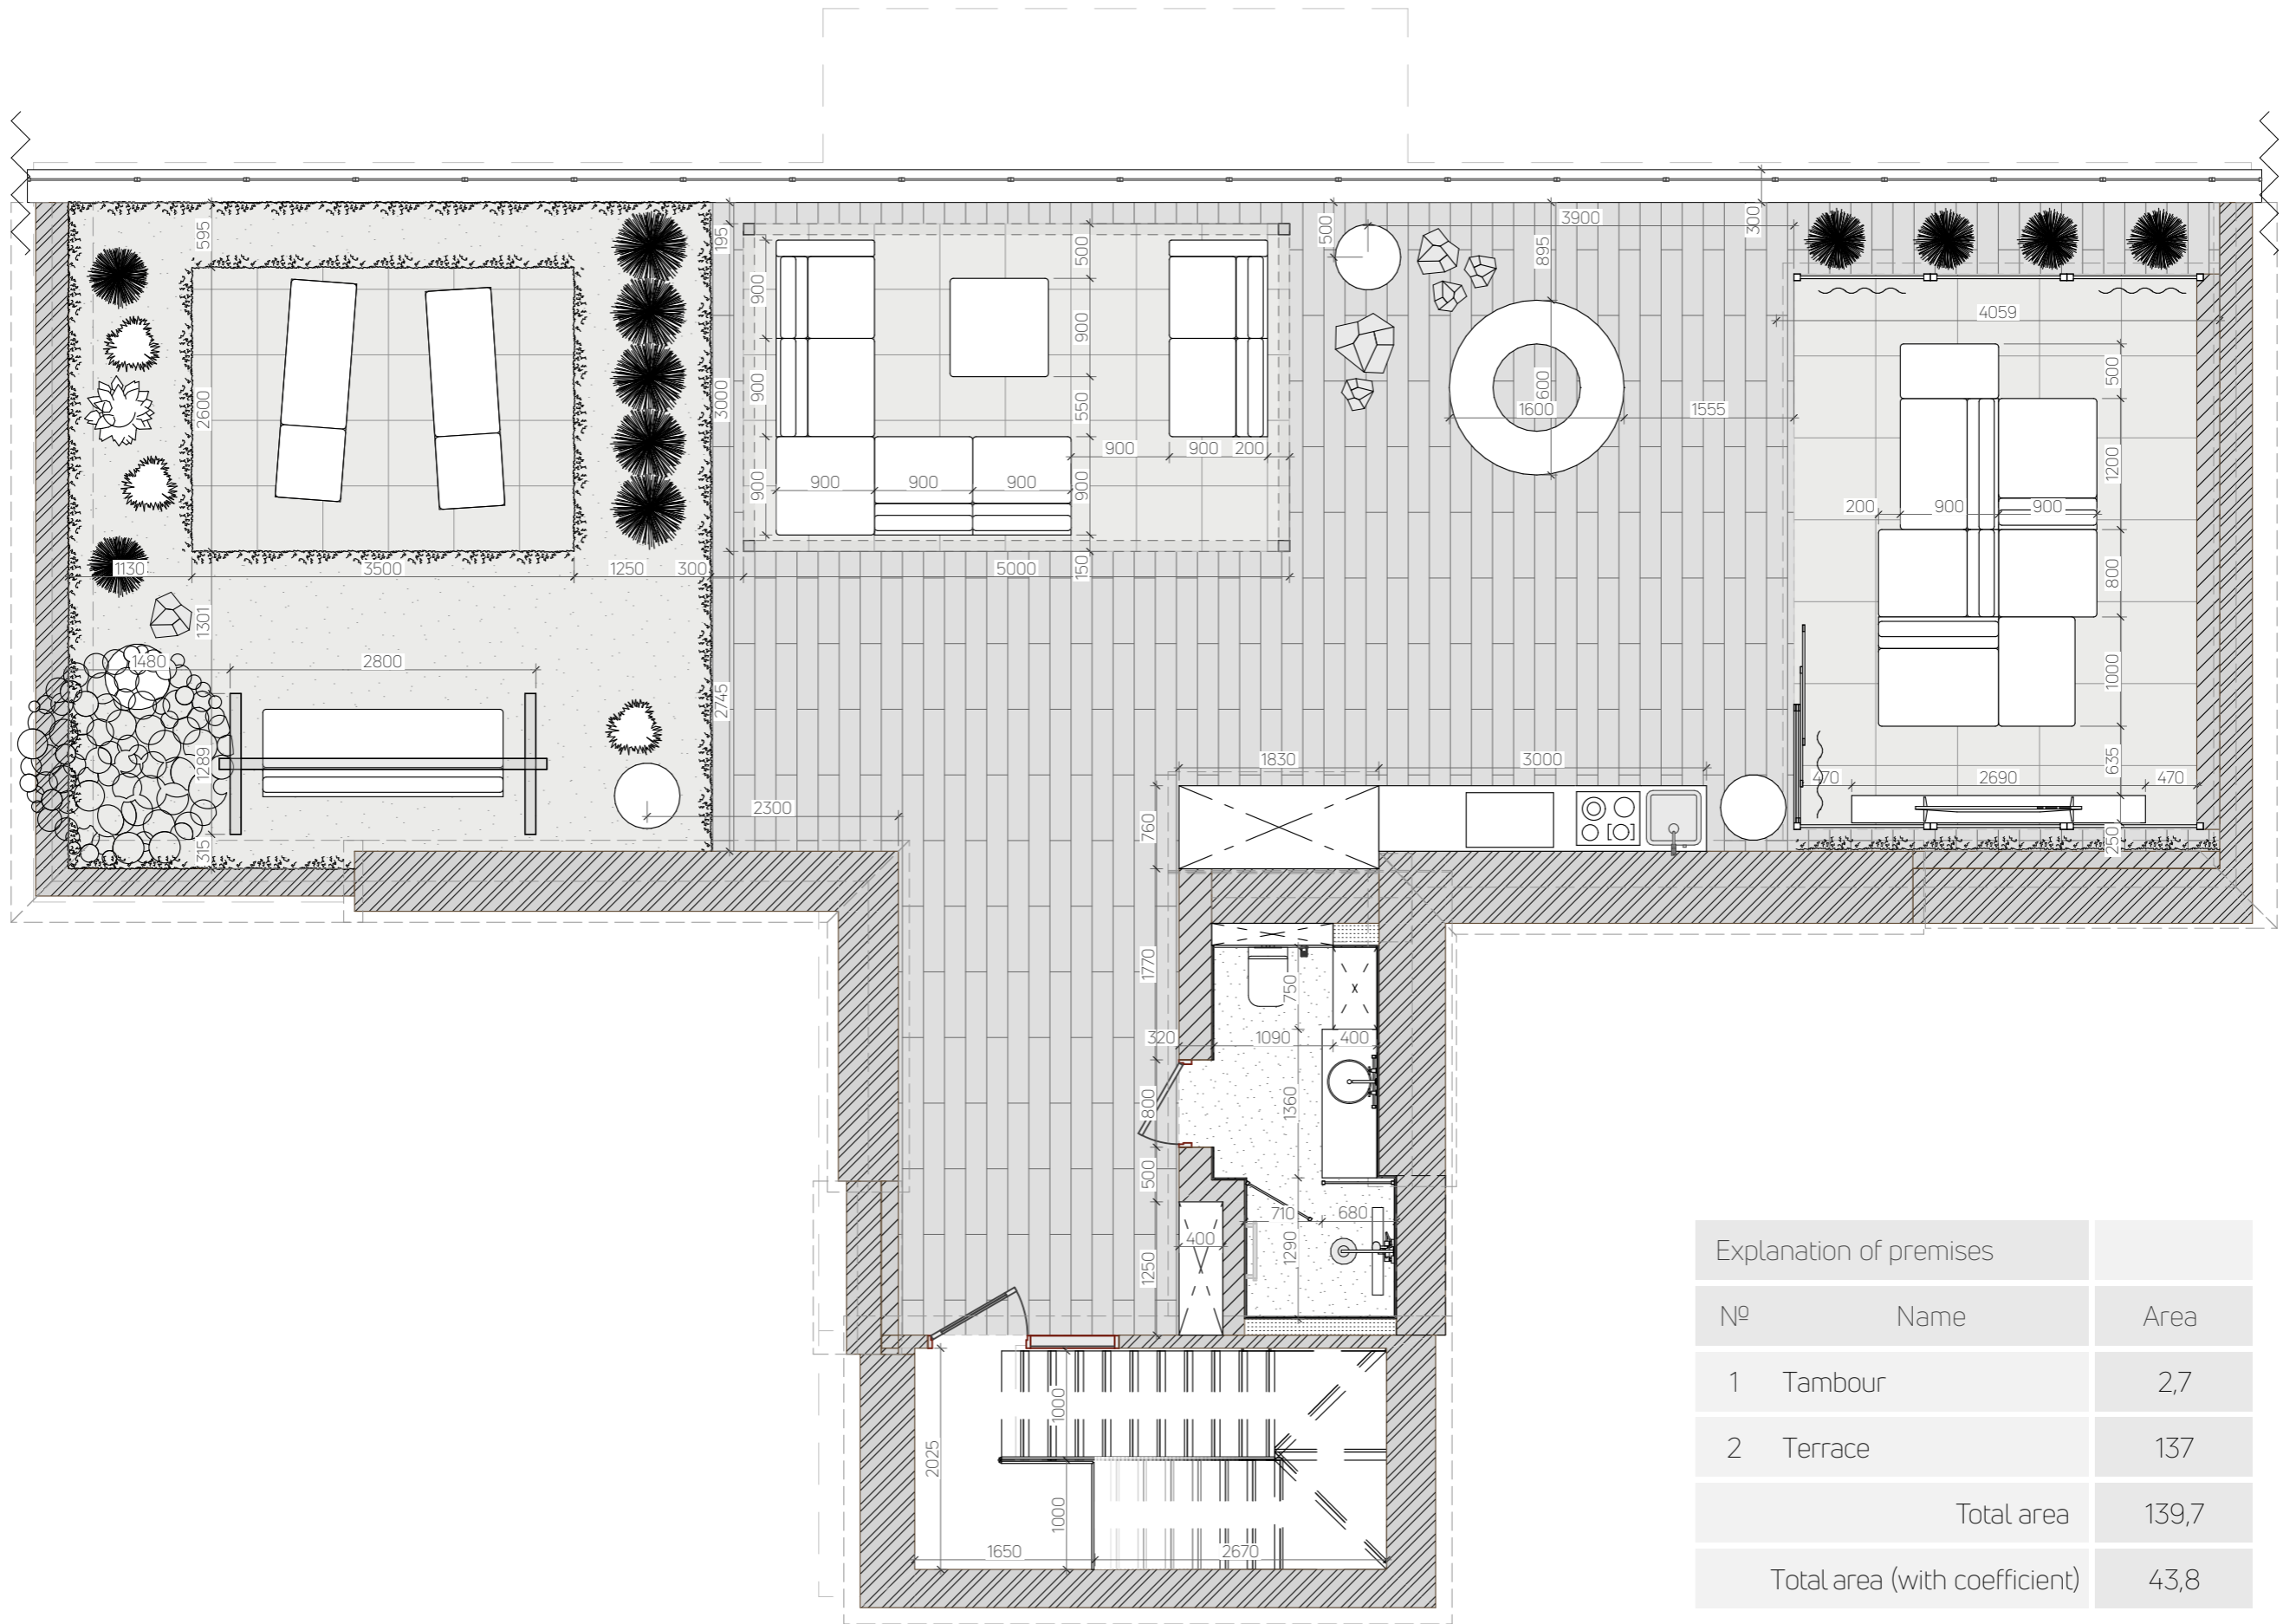

Legend		Notes: - Plan error ± 50 mm; - All sizes should be checked and specified locally. - The heights are indicated from the existing level on the terrace.
	walls (brick) - existing	
	walls (block) - new	
	walls (plasterboard) - new	