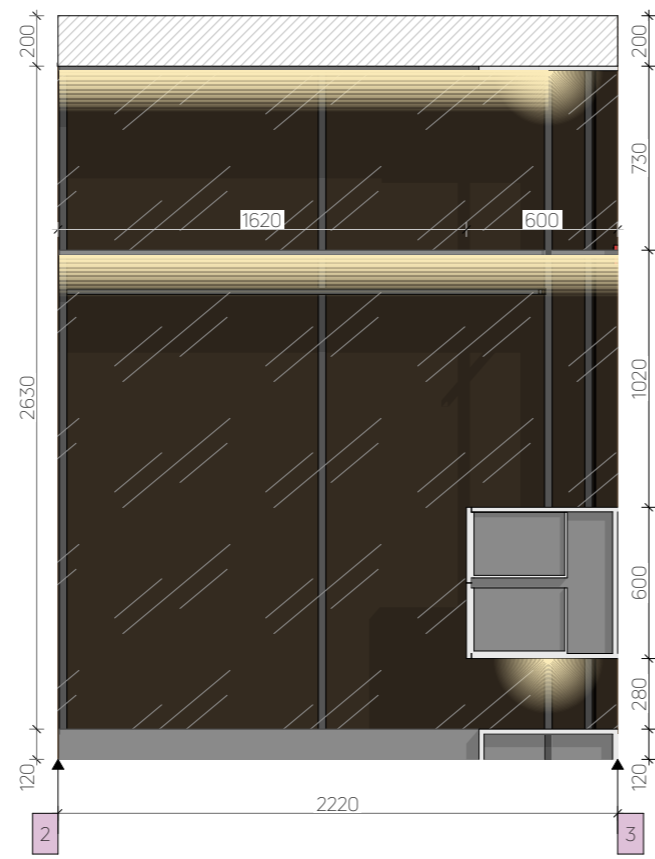

gray paint - 12,8 m²

graphite/bronze glass

20.10.2022

KRM

M 1:30

CHERNIAVSKIY
DESIGN

LAYOUT MAIN BEDROOM PART 2

43