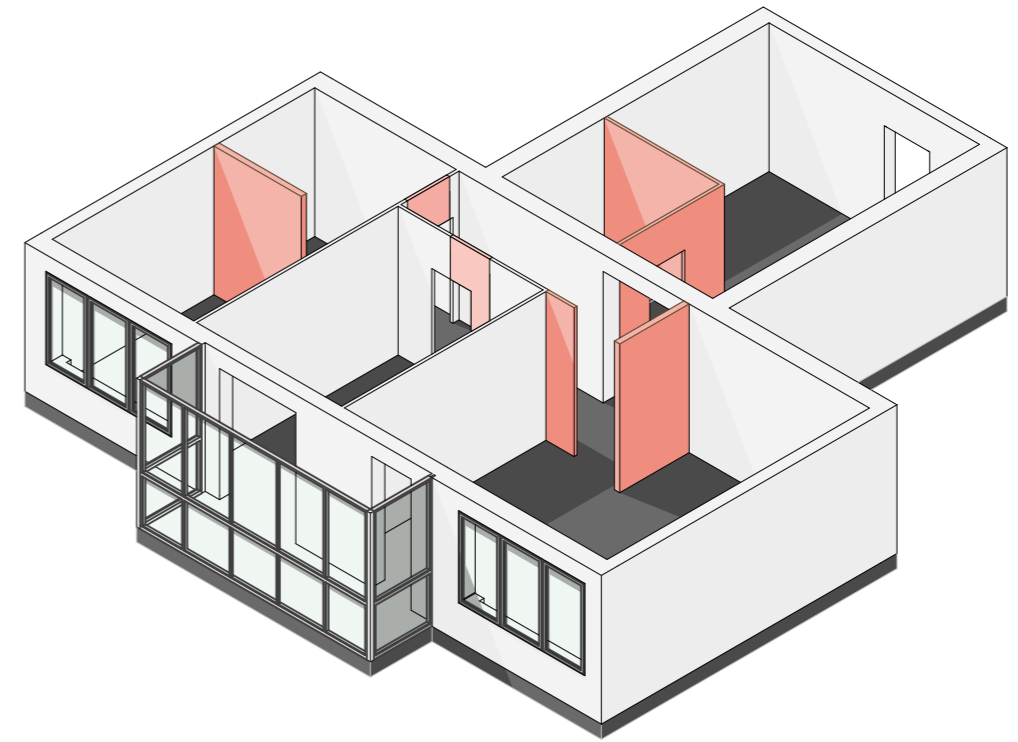

Legend	
	heater
	walls (bricks)
	walls (aerated concrete)
	removable elements

Notes:
- Plan error ± 30 mm;
- All sizes should be checked and specified locally.