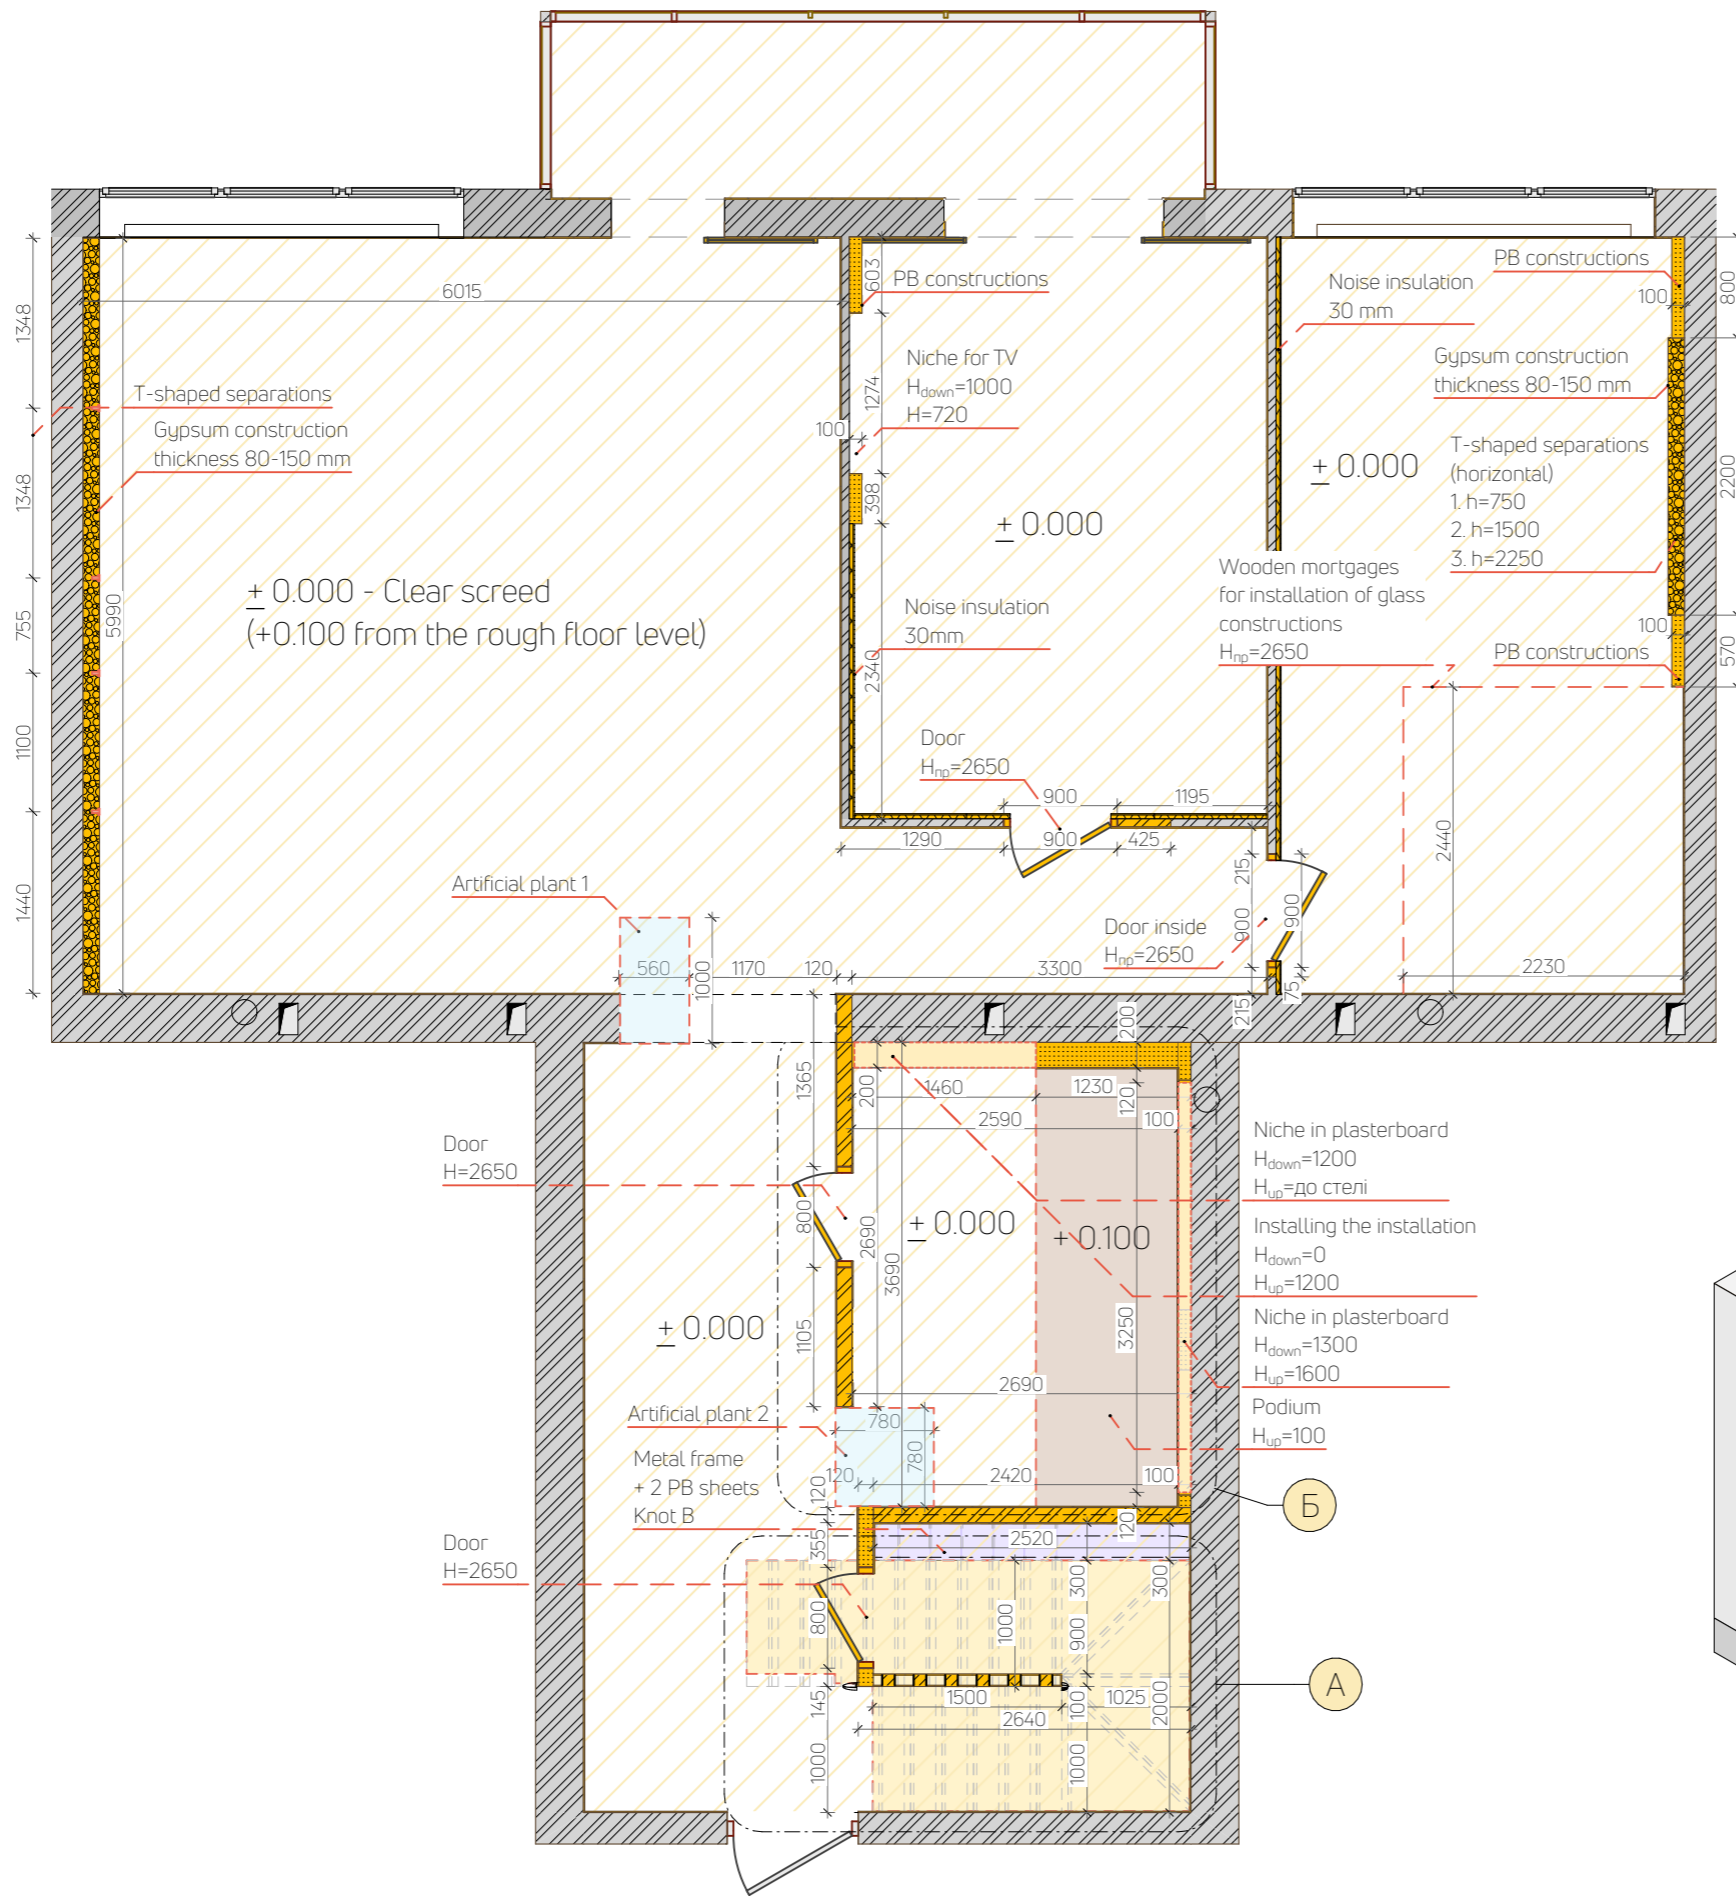

Legend	
	walls (bricks)
	sewer riser
	ventilation channel

Notes:
 - Plan error ±20 mm;
 - All sizes should be checked and specified locally.

Legend	
	heater
	walls (bricks)
	walls (aerated concrete)
	removable elements

Notes:
 - Plan error ± 30 mm;
 - All sizes should be checked and specified locally.

Legend

	walls (brick) - existing
	walls (bricks) - new
	walls (plasterboard) - new
	podium
	glass constructions

Notes:

- Plan error ±30 mm;
- All sizes should be checked and specified locally.
- Do not bring the layer of plaster to the floor in the places where the hidden plinth is installed. (see sheet 3.15 FLOOR PLAN)