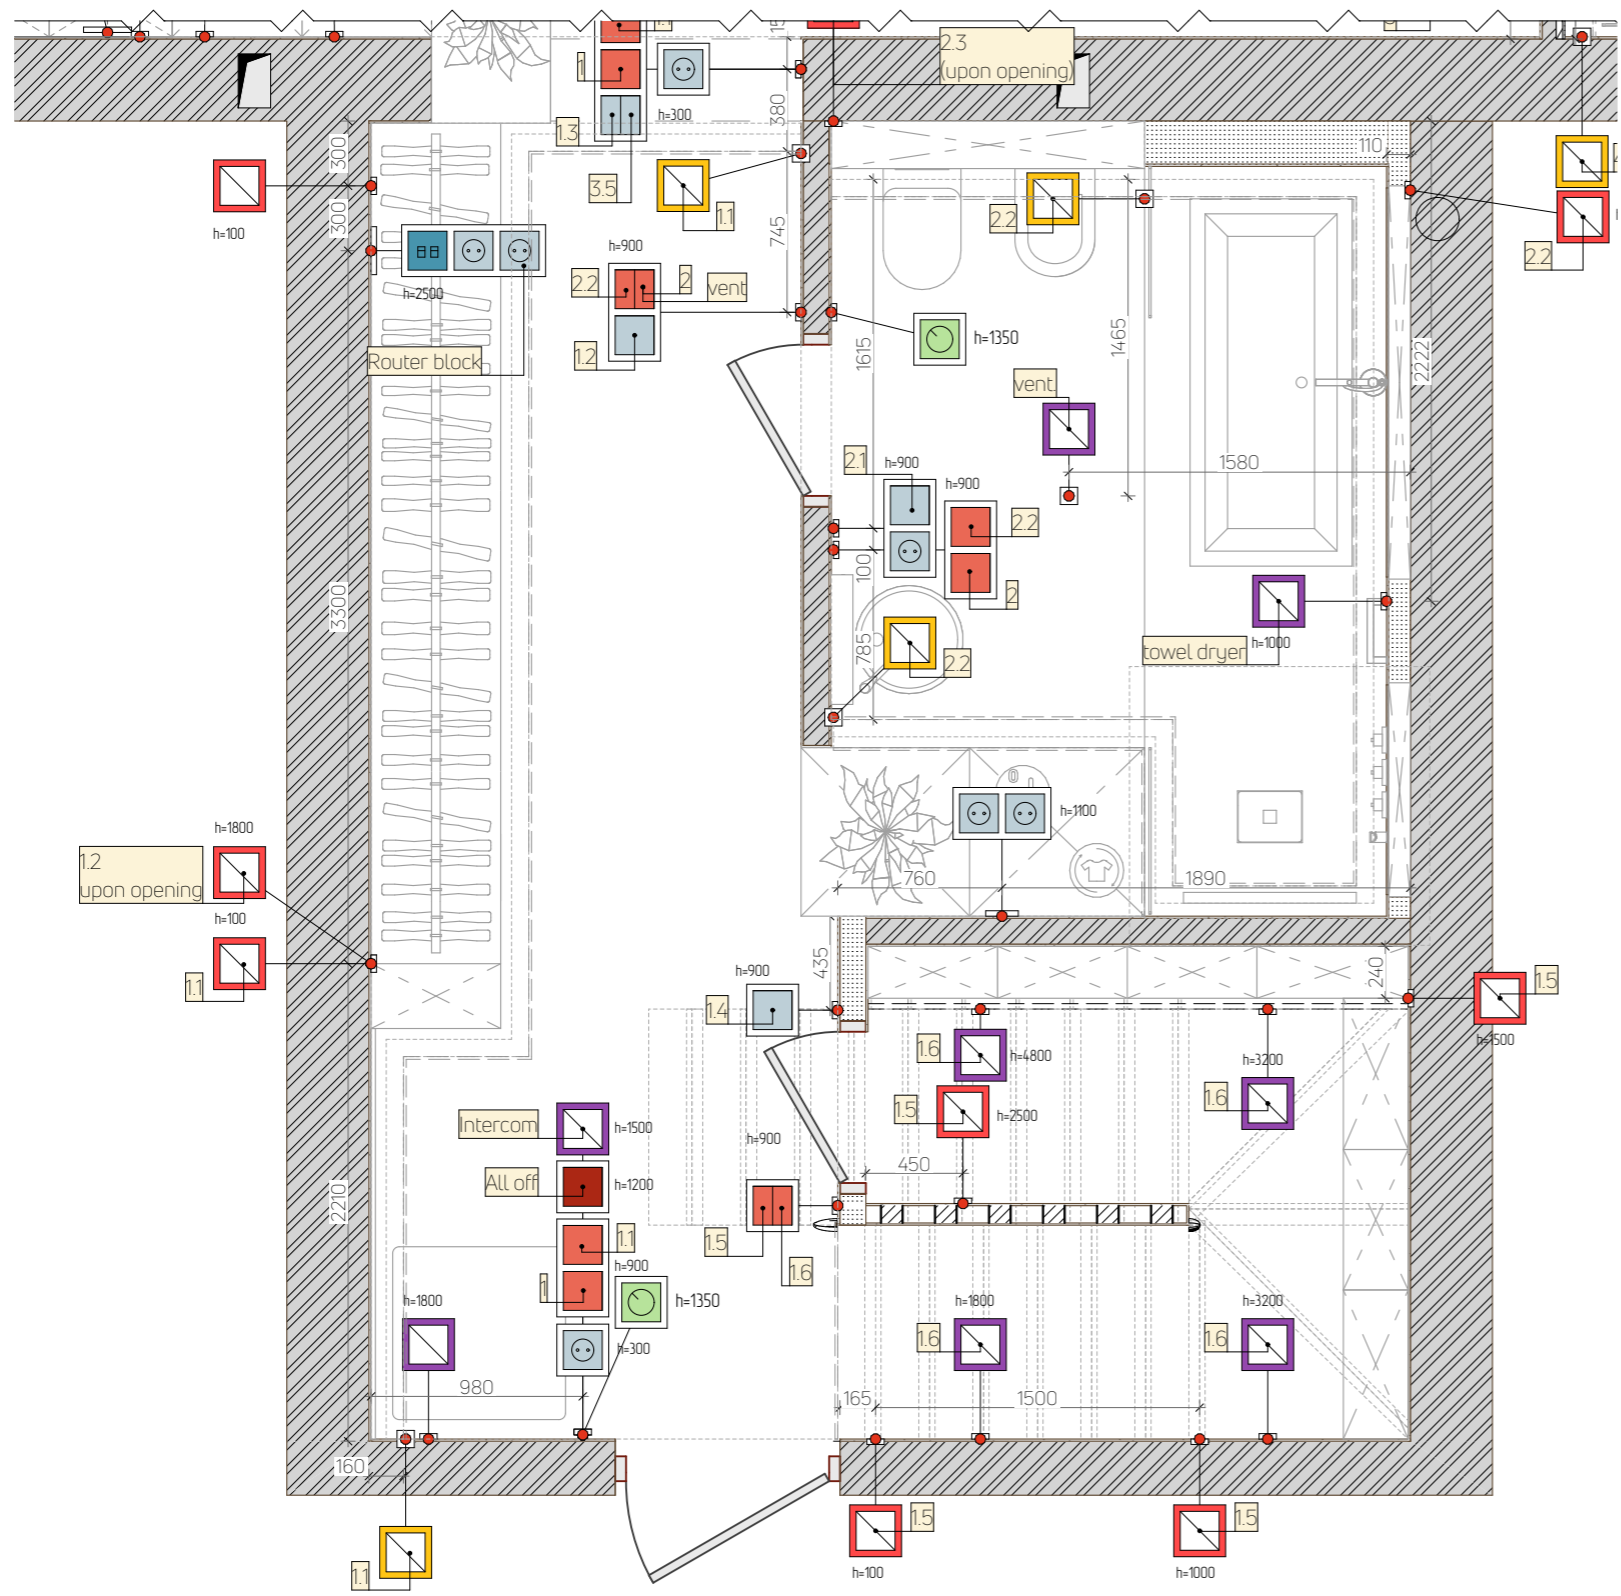

Legend	
	LED in the ceiling
	LED in furniture
	group of light
	track tire
	point mortise light
	hanging light
	track point light

Notes:

- All heights are set relative to the set + 0.000
- Plan error ± 20 mm;
- Lighting of glass structures will be specified

Legend		point mortise
		track point
		LED in furniture
		group of light
		track tire
		hanging light

Notes:
 - All heights are set relative to the set ± 0.000
 - Plan error ± 20 mm;
 - Lighting of glass structures will be specified

Legend

	LED in the ceiling
	LED in furniture
	group of light
	track tire
	point mortise light
	hanging light
	track point light

Notes:

- All heights are set relative to the set + 0.000
- Plan error ±20 mm;
- Lighting of glass structures will be specified