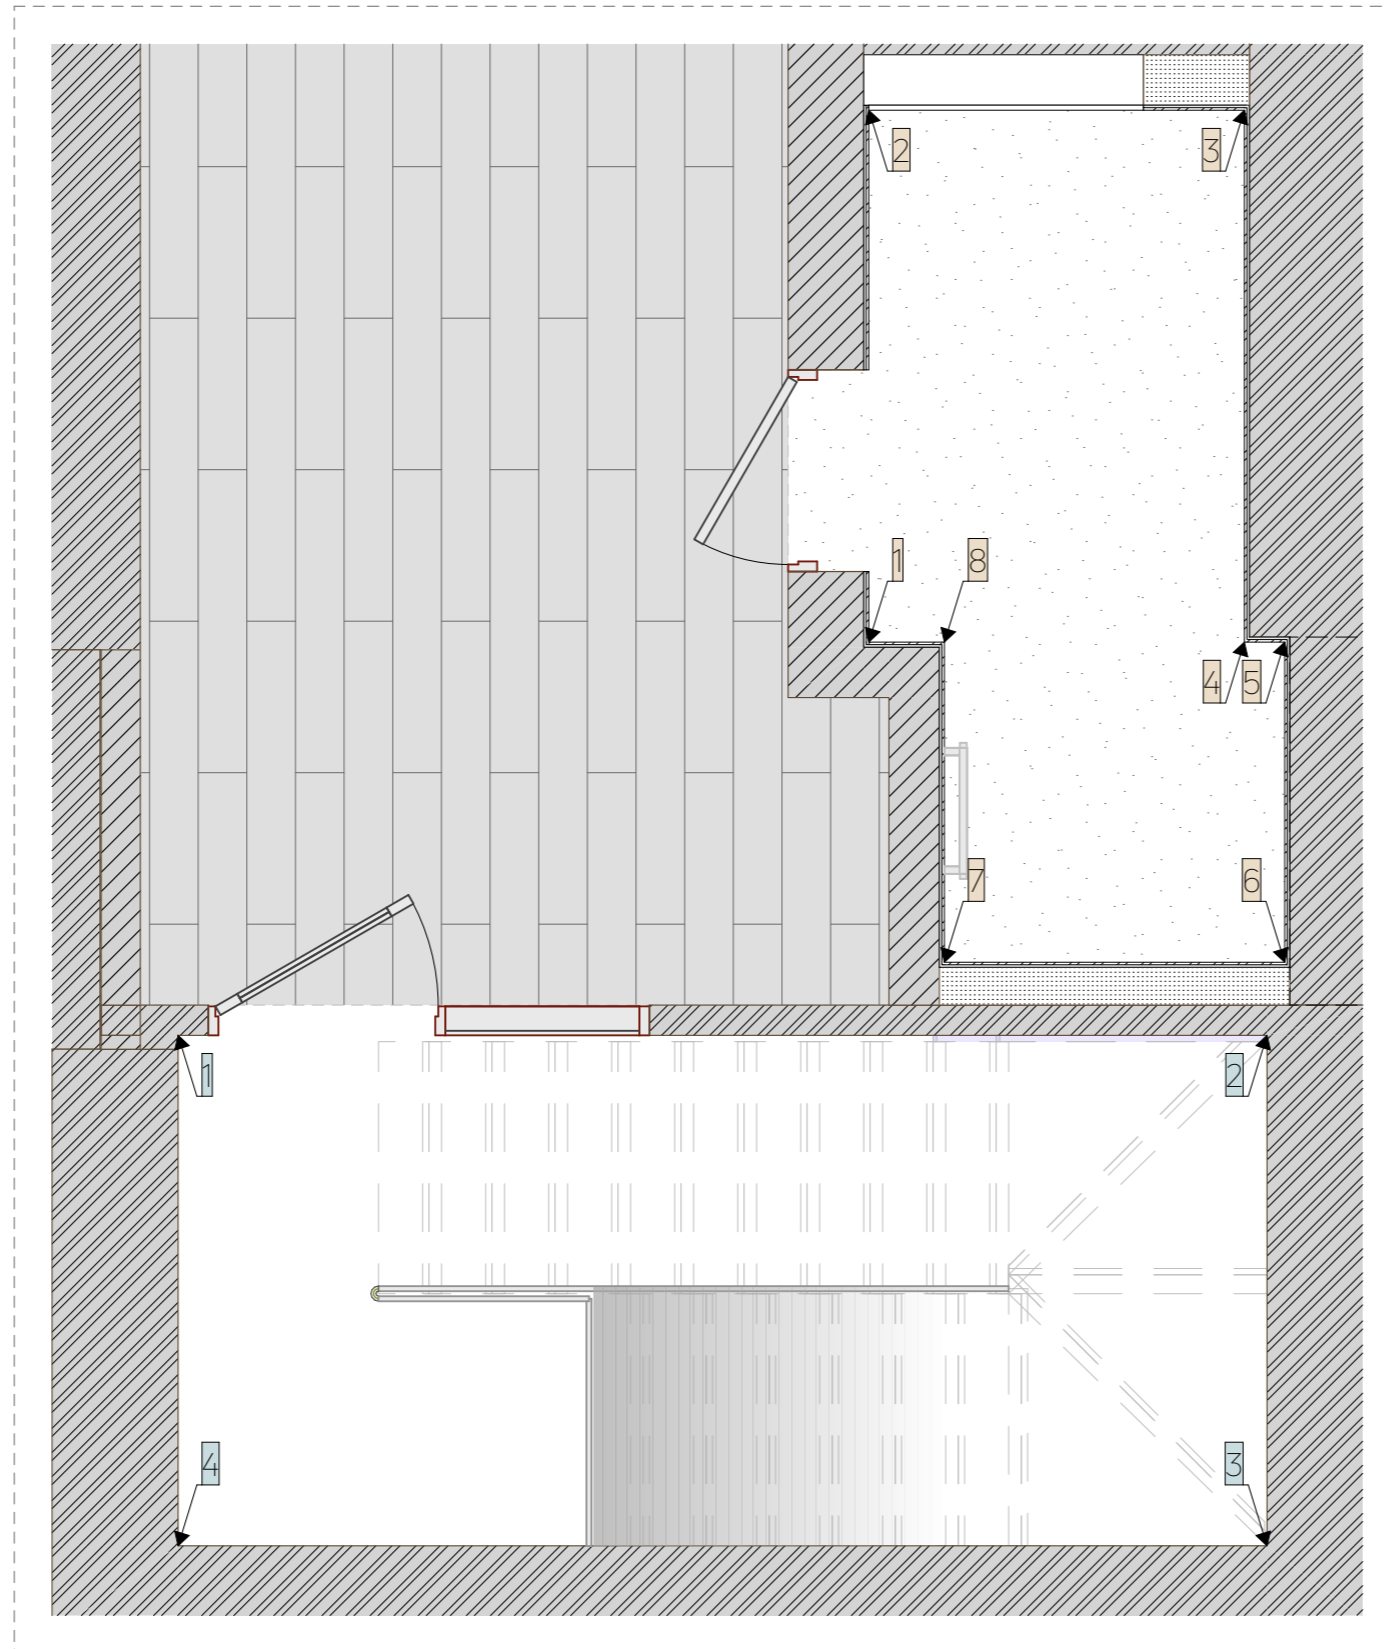

TERRACE LAYOUT

1:30

Legend

1	→	layout mark