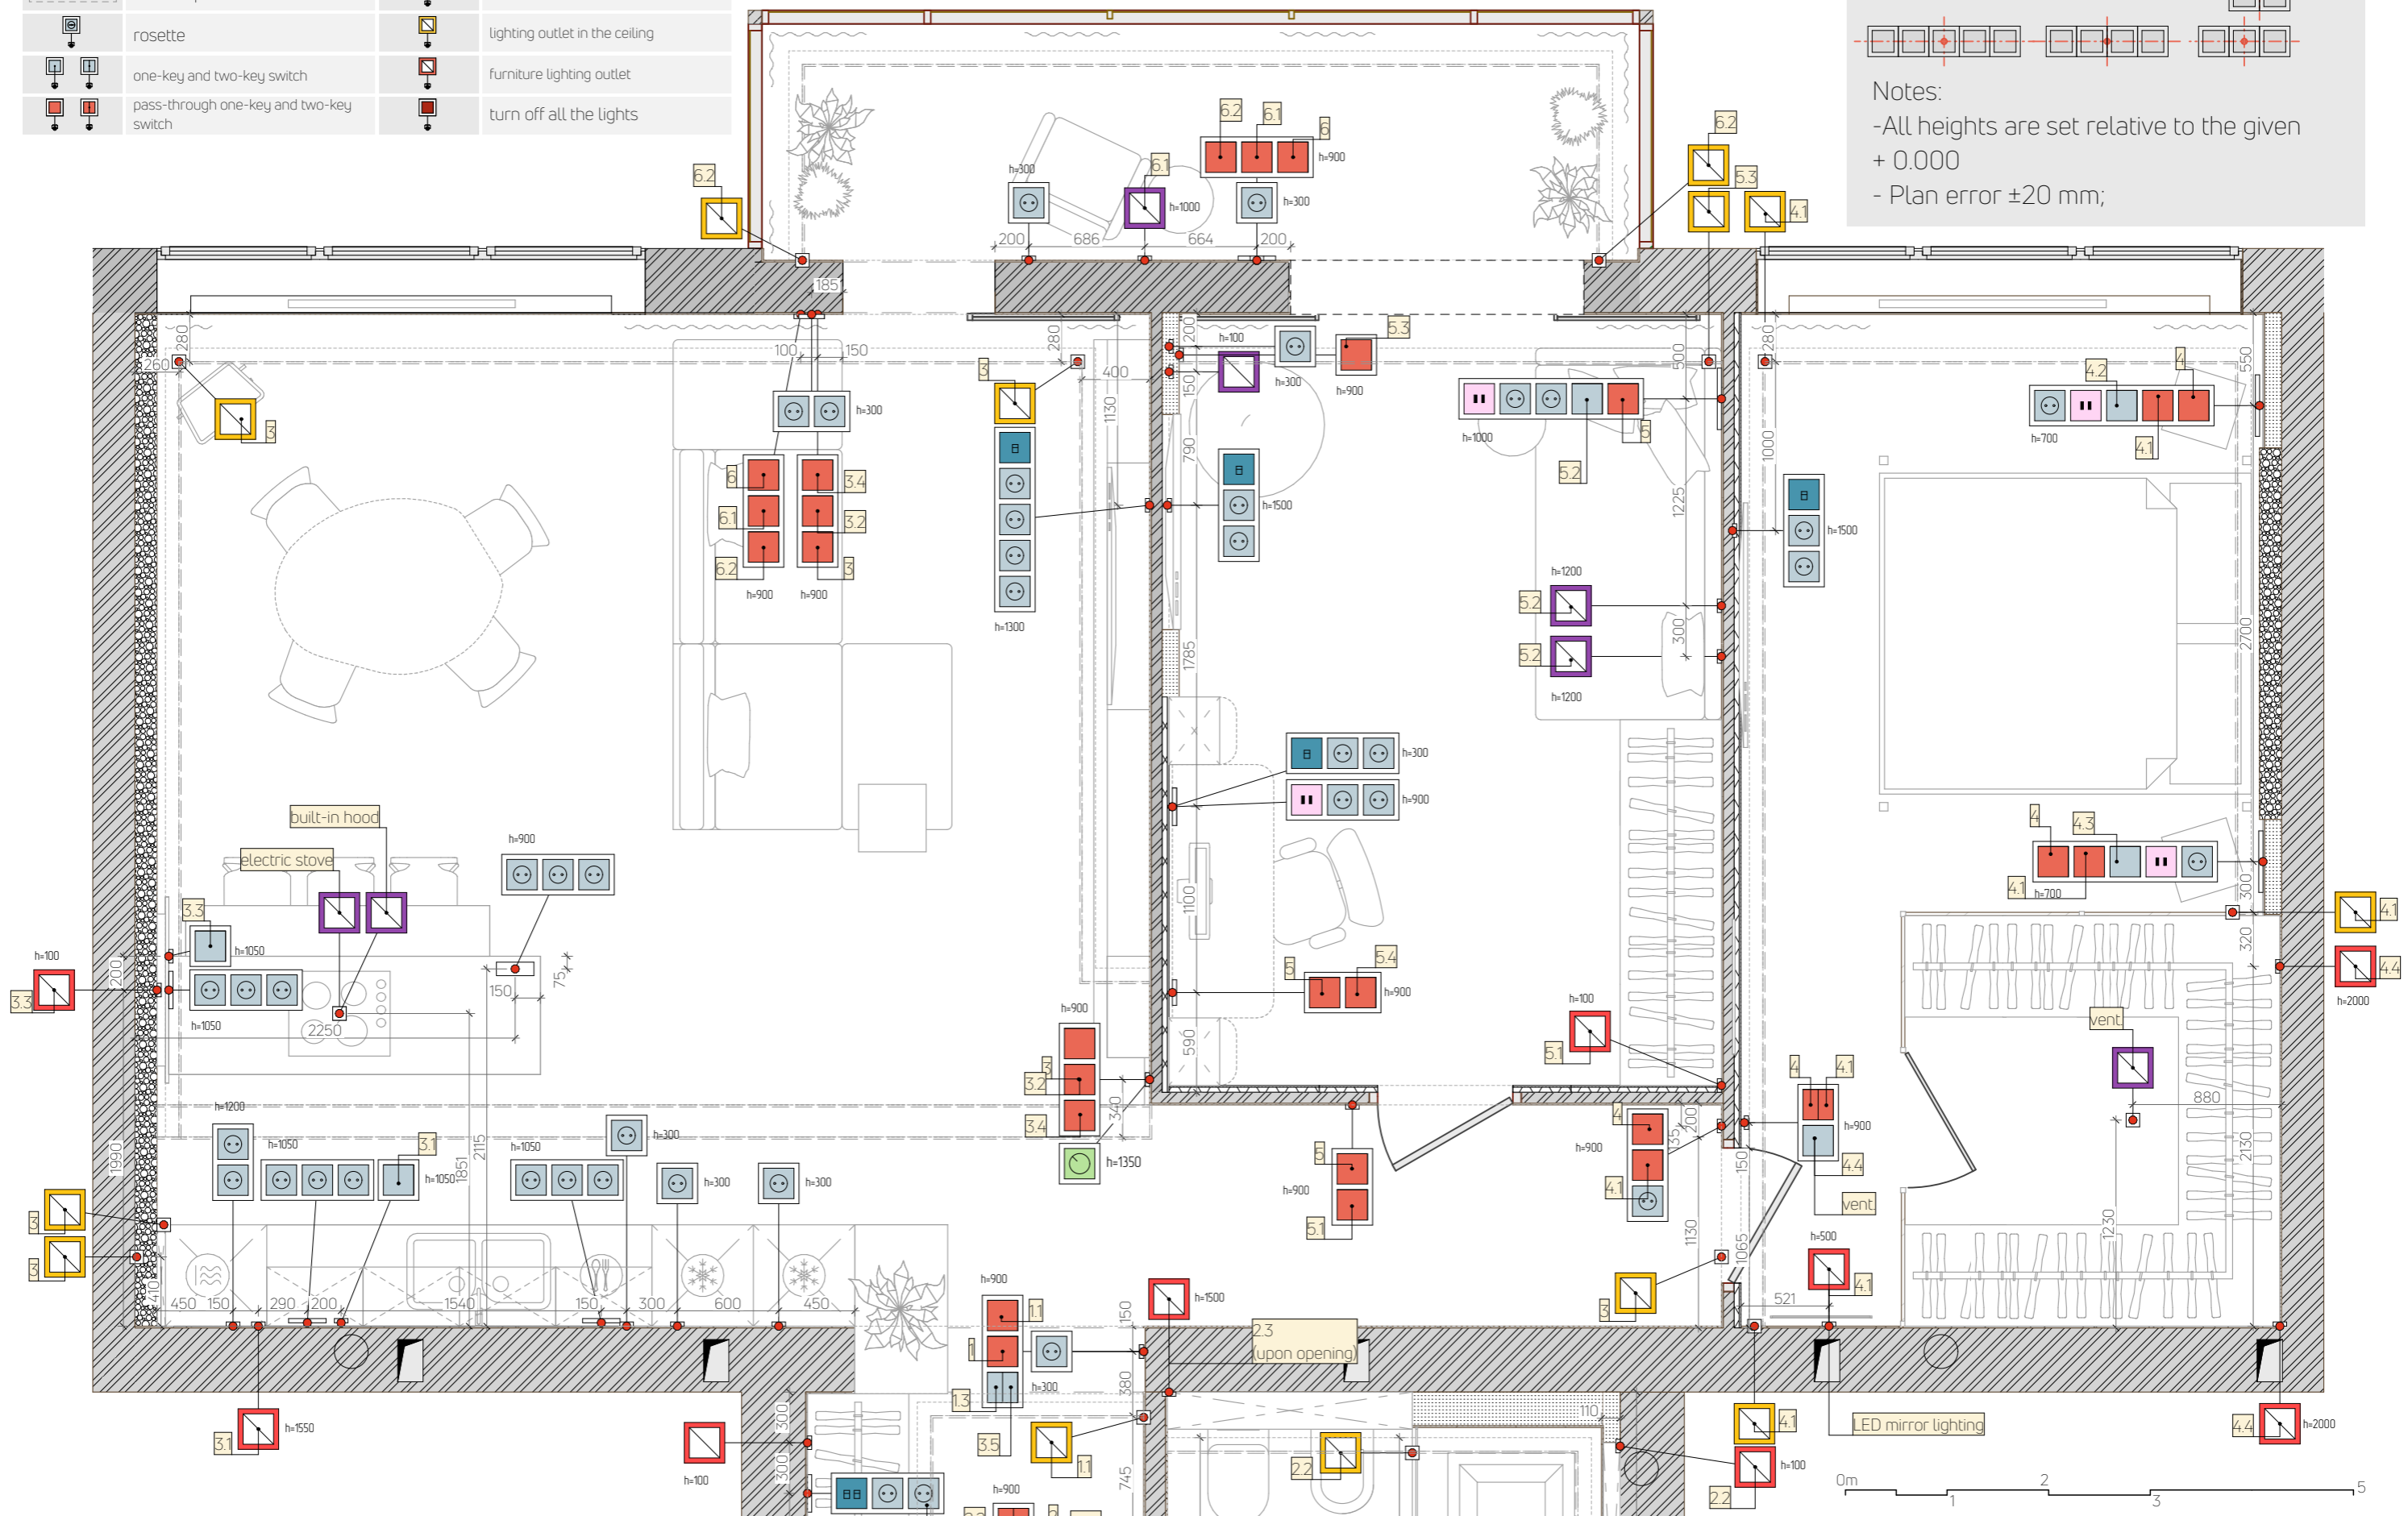

Legend

	LED in the ceiling
	LED in furniture
	group of light
	track tire
	point mortise light
	hanging light
	track point light

Notes:

- All heights are set relative to the set + 0.000
- Plan error ±20 mm;
- Lighting of glass structures will be specified

The diagram of binding blocks of switches and sockets:

Notes:
 - All heights are set relative to the given + 0.000
 - Plan error ±20 mm;

Legend	
	niche in plasterboard
	rosette
	one-key and two-key switch
	pass-through one-key and two-key switch
	Internet
	equipment outlet (220 V)
	lighting outlet in the ceiling
	furniture lighting outlet
	turn off all the lights

The diagram of binding blocks of switches and sockets:

Notes:
 -All heights are set relative to the given + 0.000
 - Plan error ± 20 mm;

Legend	
	niche in plasterboard
	rosette
	one-key and two-key switch
	pass-through one-key and two-key switch
	turn off all the lights
	Internet
	equipment outlet (220 V)
	lighting outlet in the ceiling
	furniture lighting outlet