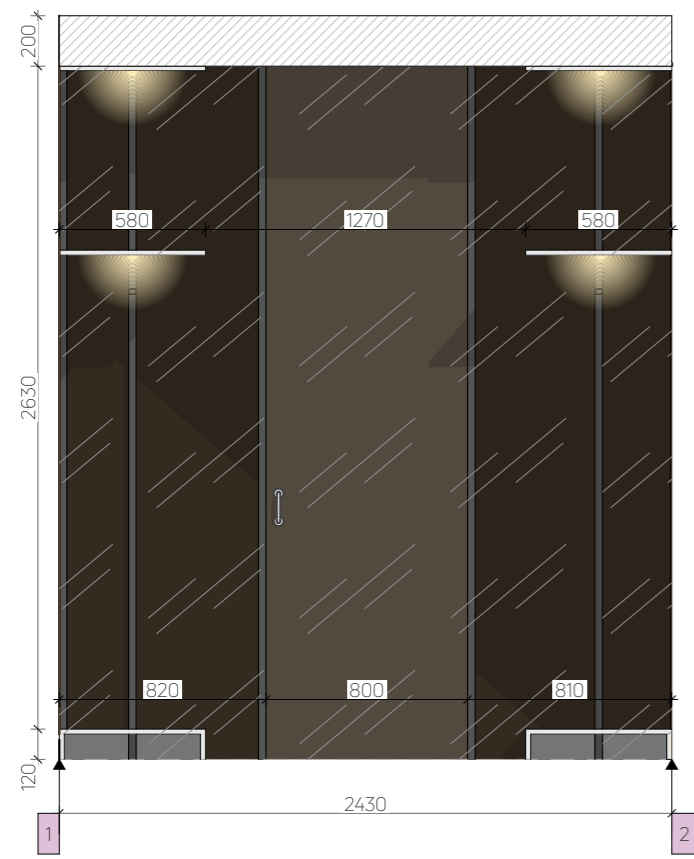

gray paint - 12,8 m²

graphite/bronze glass

20.10.2022

KRM

M 1:30

CHERNIAVSKIY
DESIGN

LAYOUT MAIN BEDROOM PART 2

43