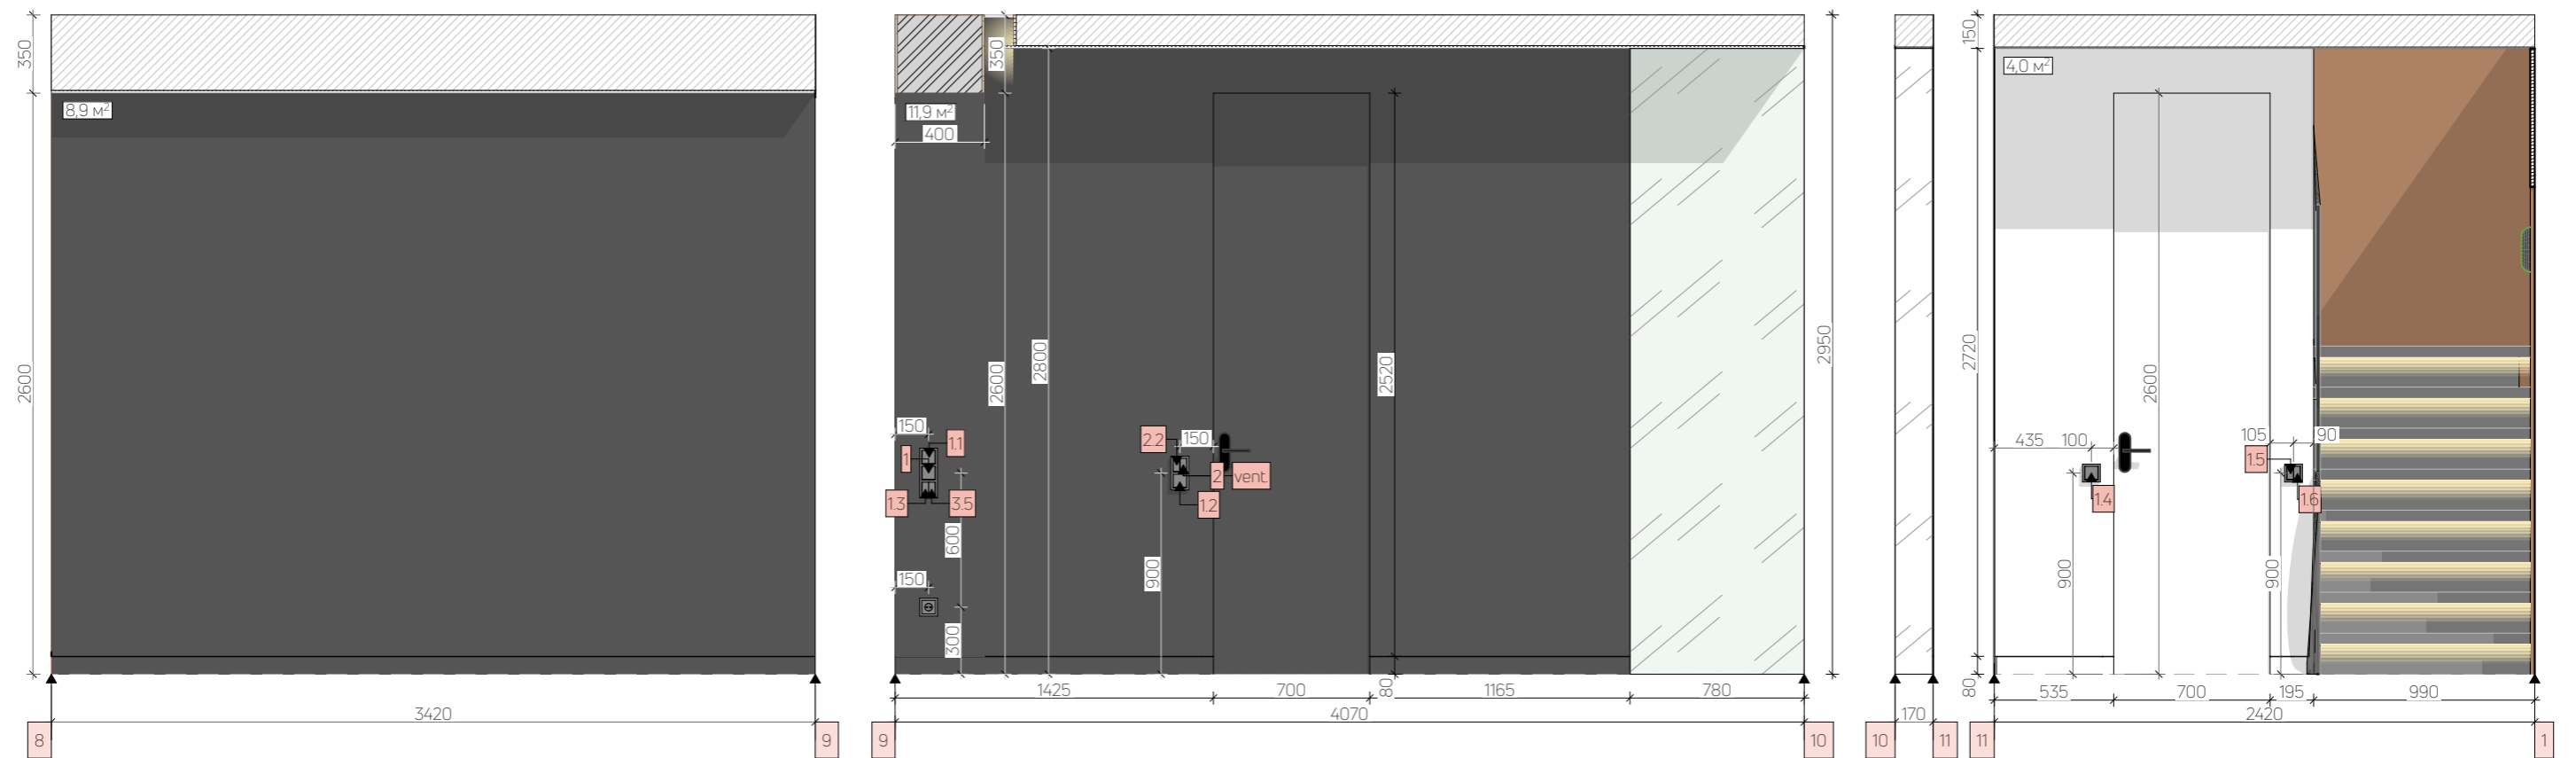

dark gray paint - 24,8 m²
 mirror/glass