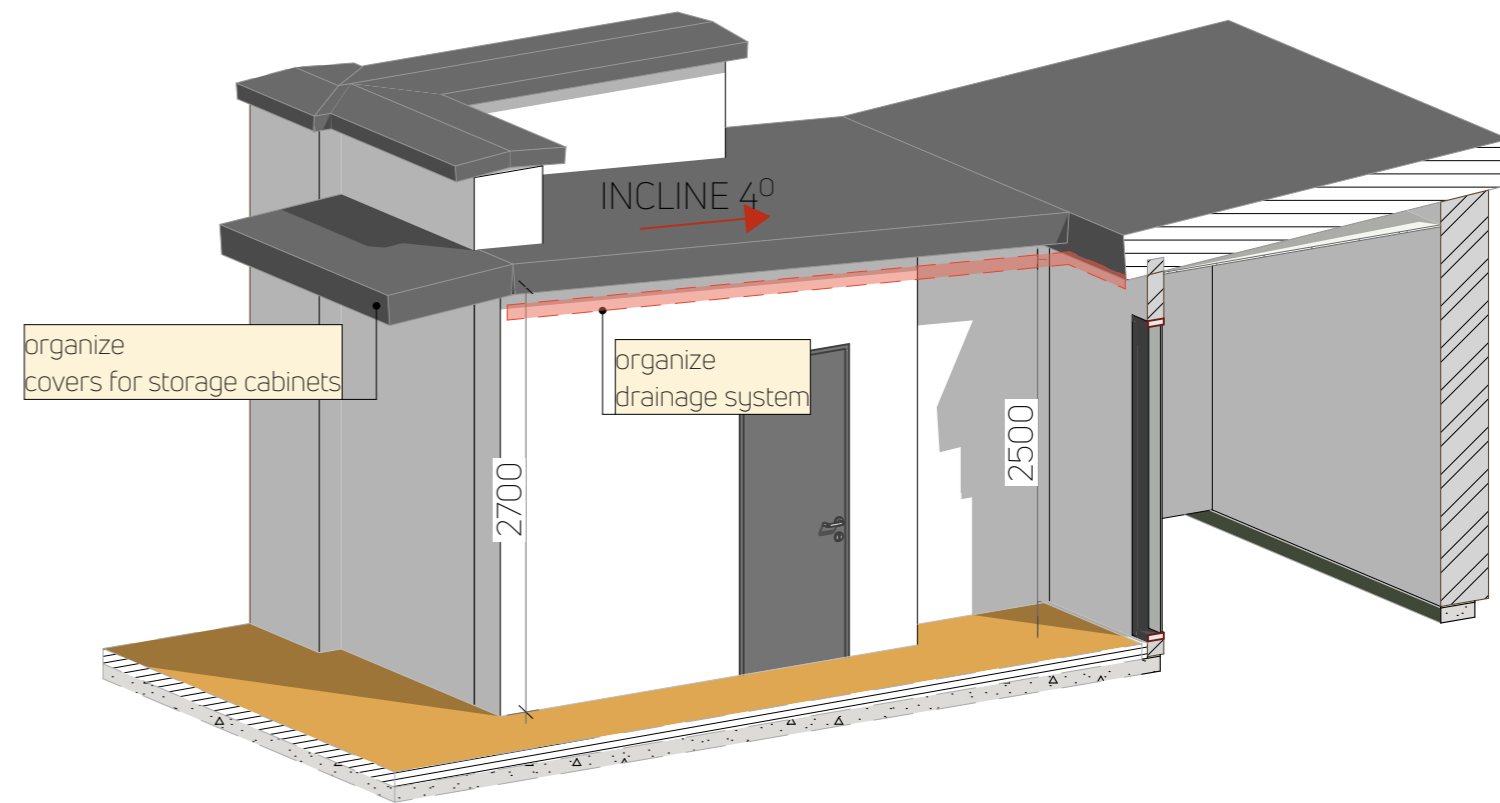

Legend		Notes: - Plan error ± 50 mm; - All sizes should be checked and specified locally. - The heights are indicated from the existing level on the terrace.
	walls (brick) - existing	
	walls (block) - new	
	walls (plasterboard) - new