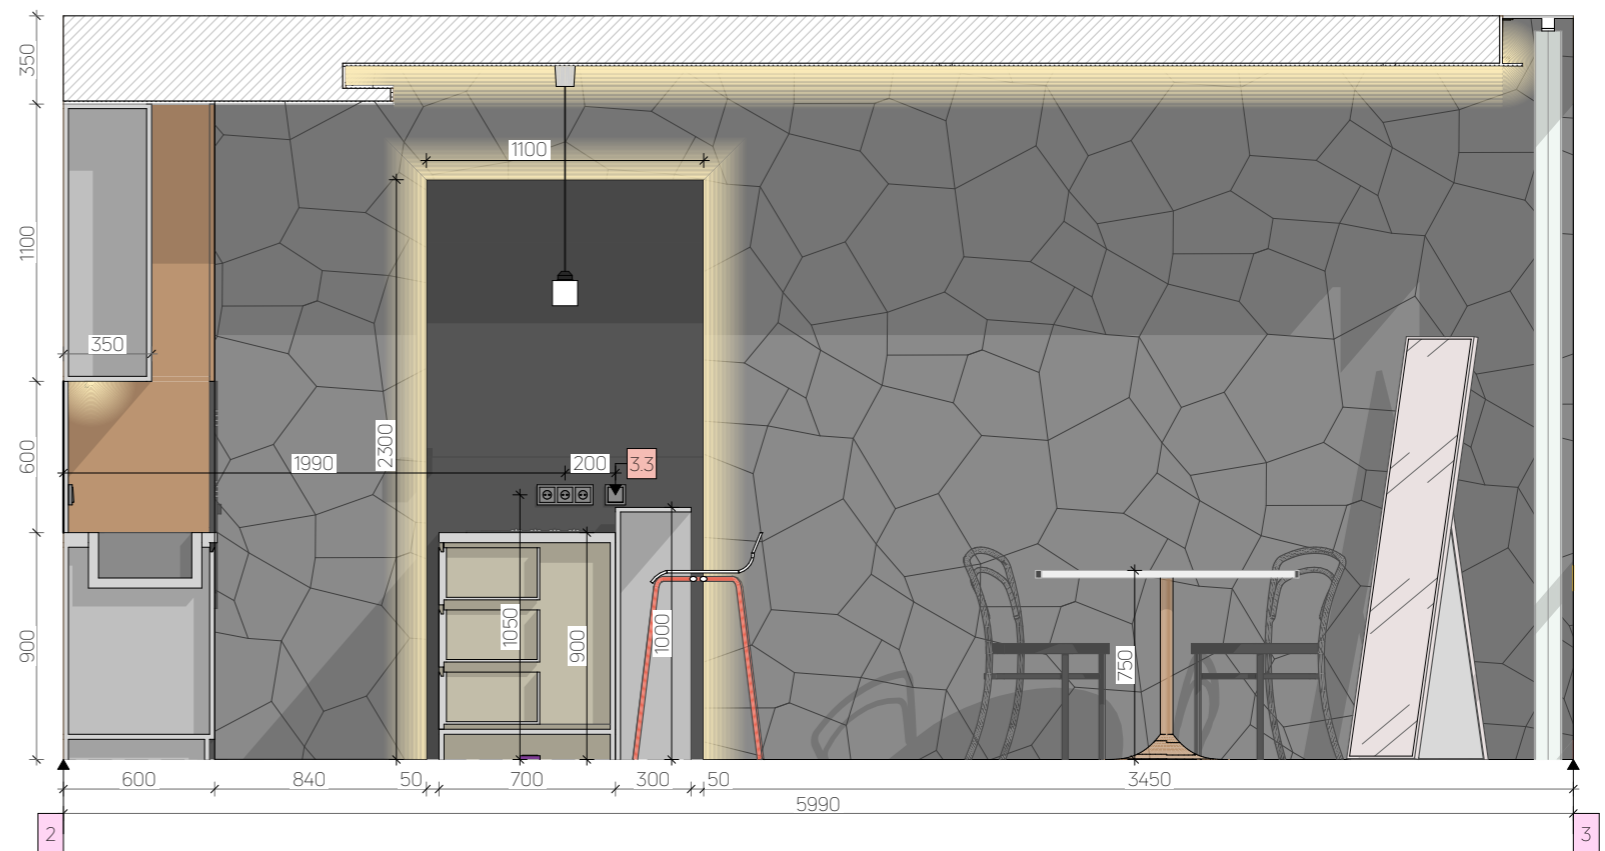

- white paint - 22,5 m²
- mirror/glass
- CLEAF Okobo/Maloja S158
- orange color (optional)
  gray color (optional)
- Gypsum wall (stone texture)