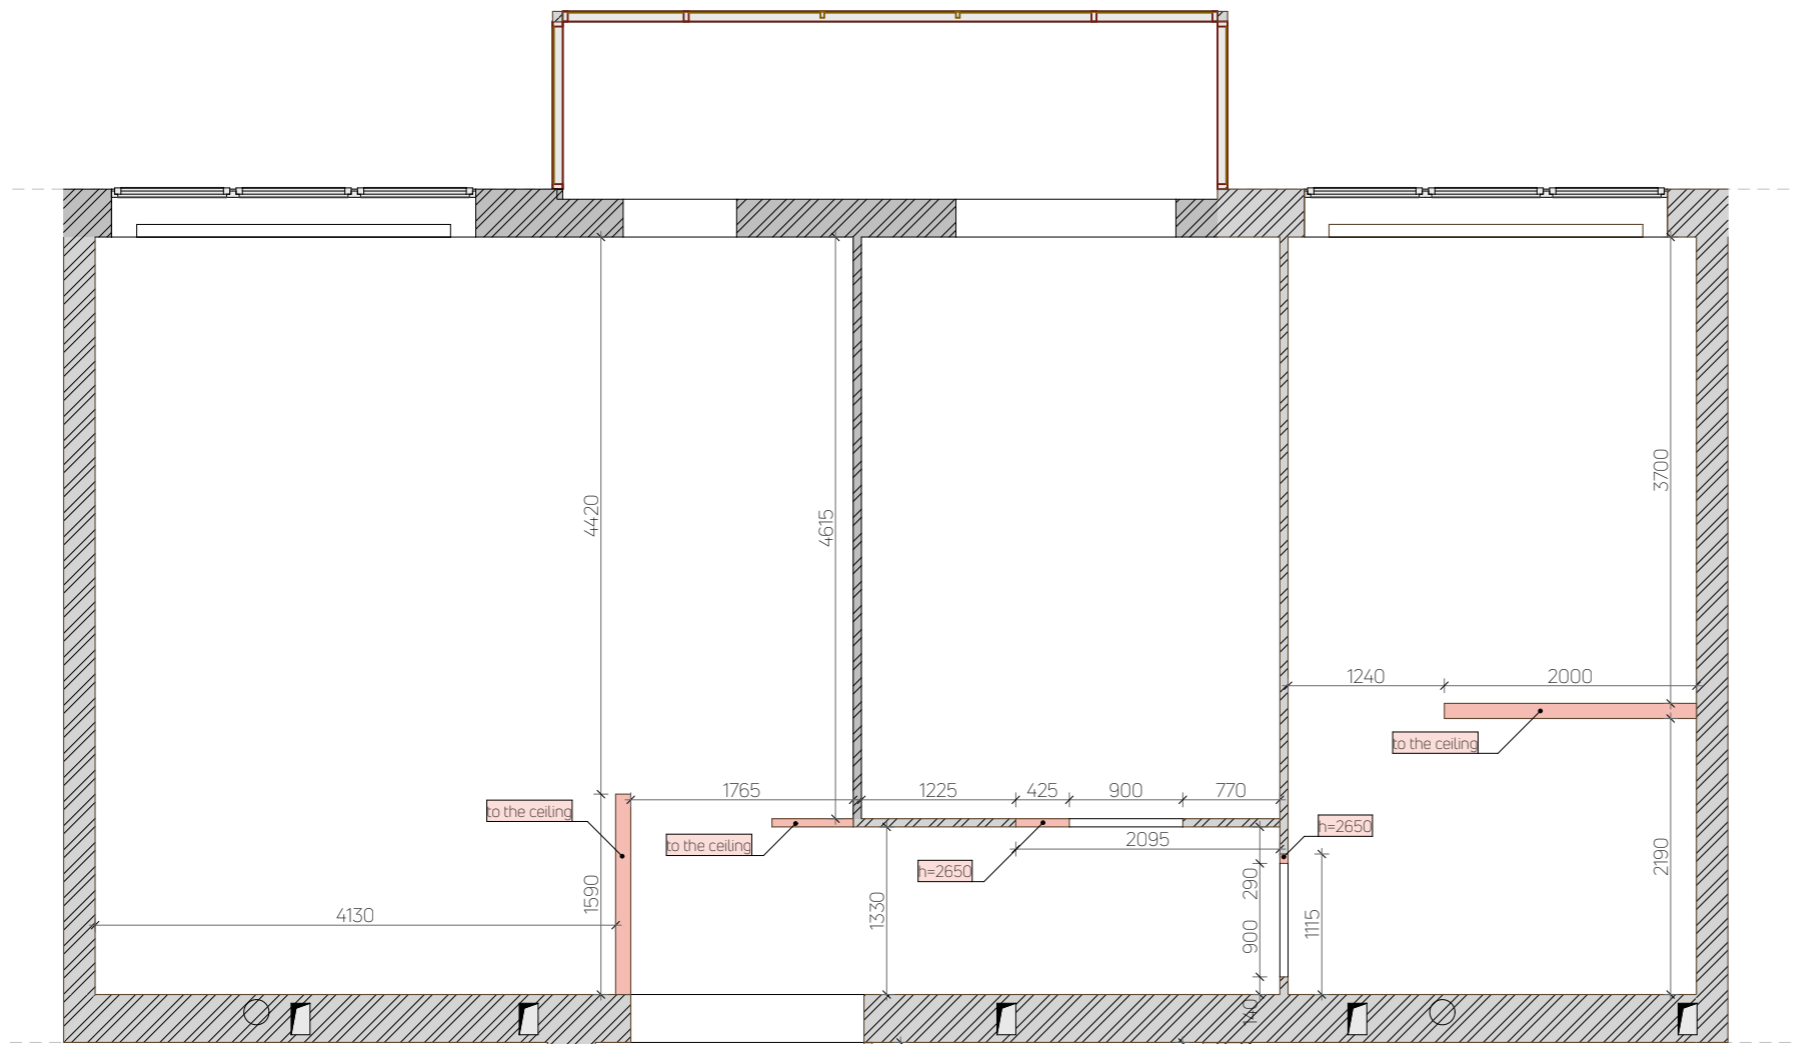

Legend	
	heater
	walls (bricks)
	walls (aerated concrete)
	removable elements

Notes:
- Plan error ± 30 mm;
- All sizes should be checked and specified locally.