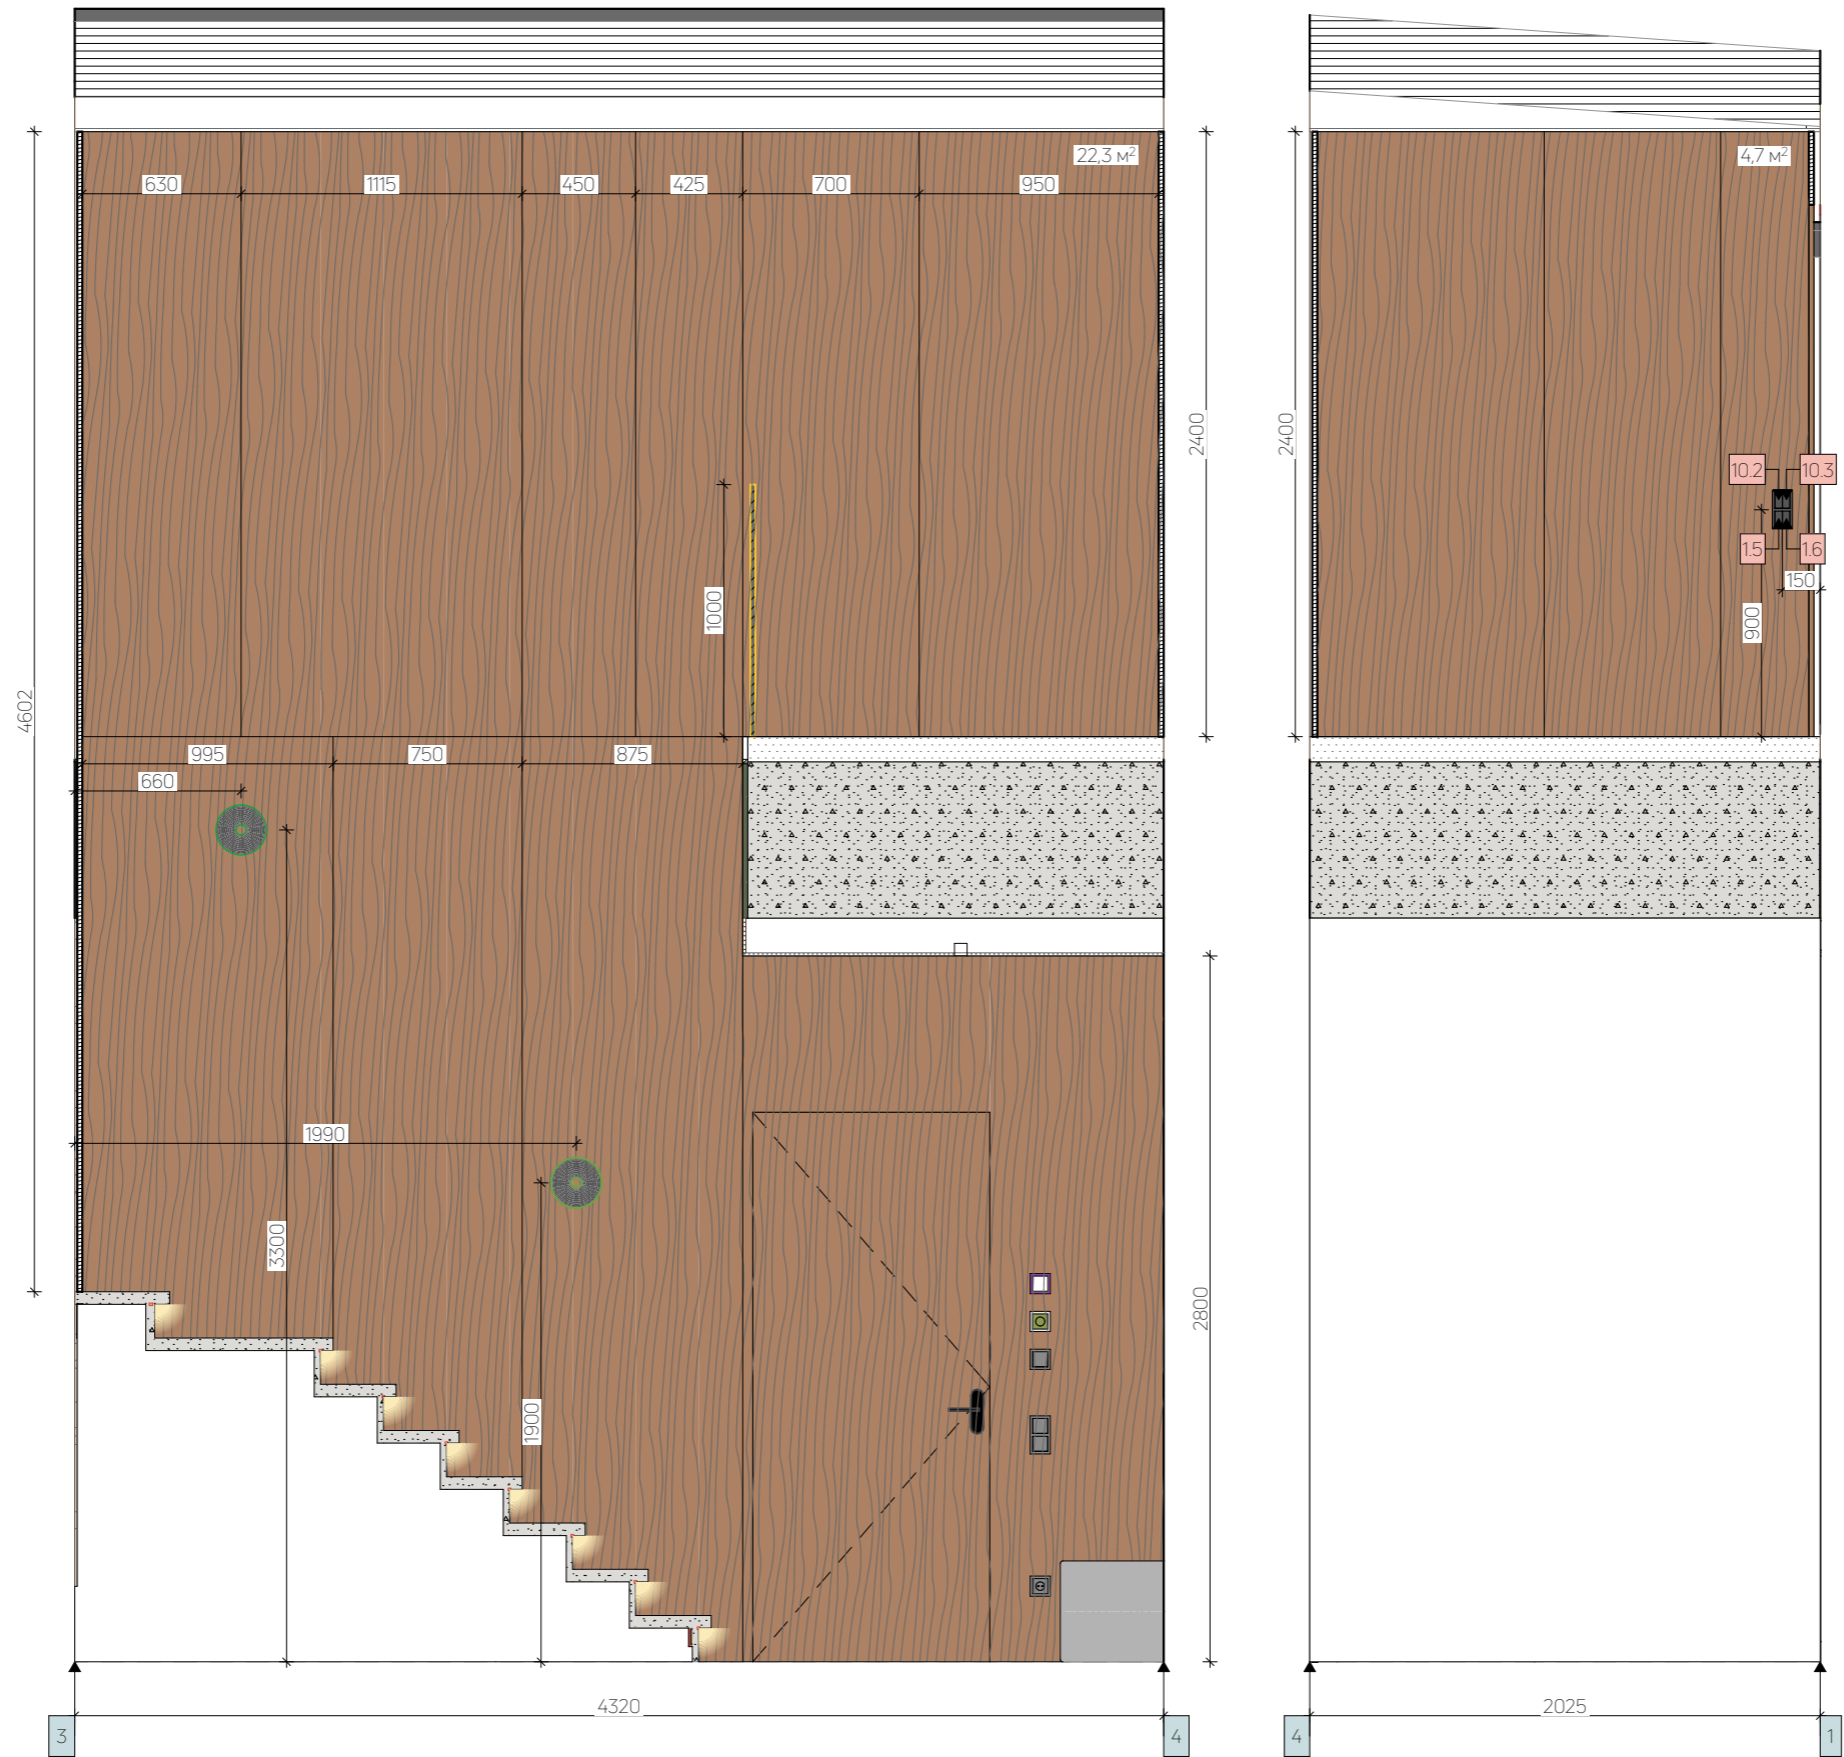

Legend	
	Microcement - 7.7 m ²
	Lawn - 26.2 m ²
	Terrace board - 60 m ²
	Terrace tiles - 44 m ²

TERRACE LAYOUT

1:30

Legend

1	→	layout mark
---	---	-------------

 CLEAF Okobo/Maloja S158 19,3 m²

 CLEAF Okobo/Maloja S158 27 m²