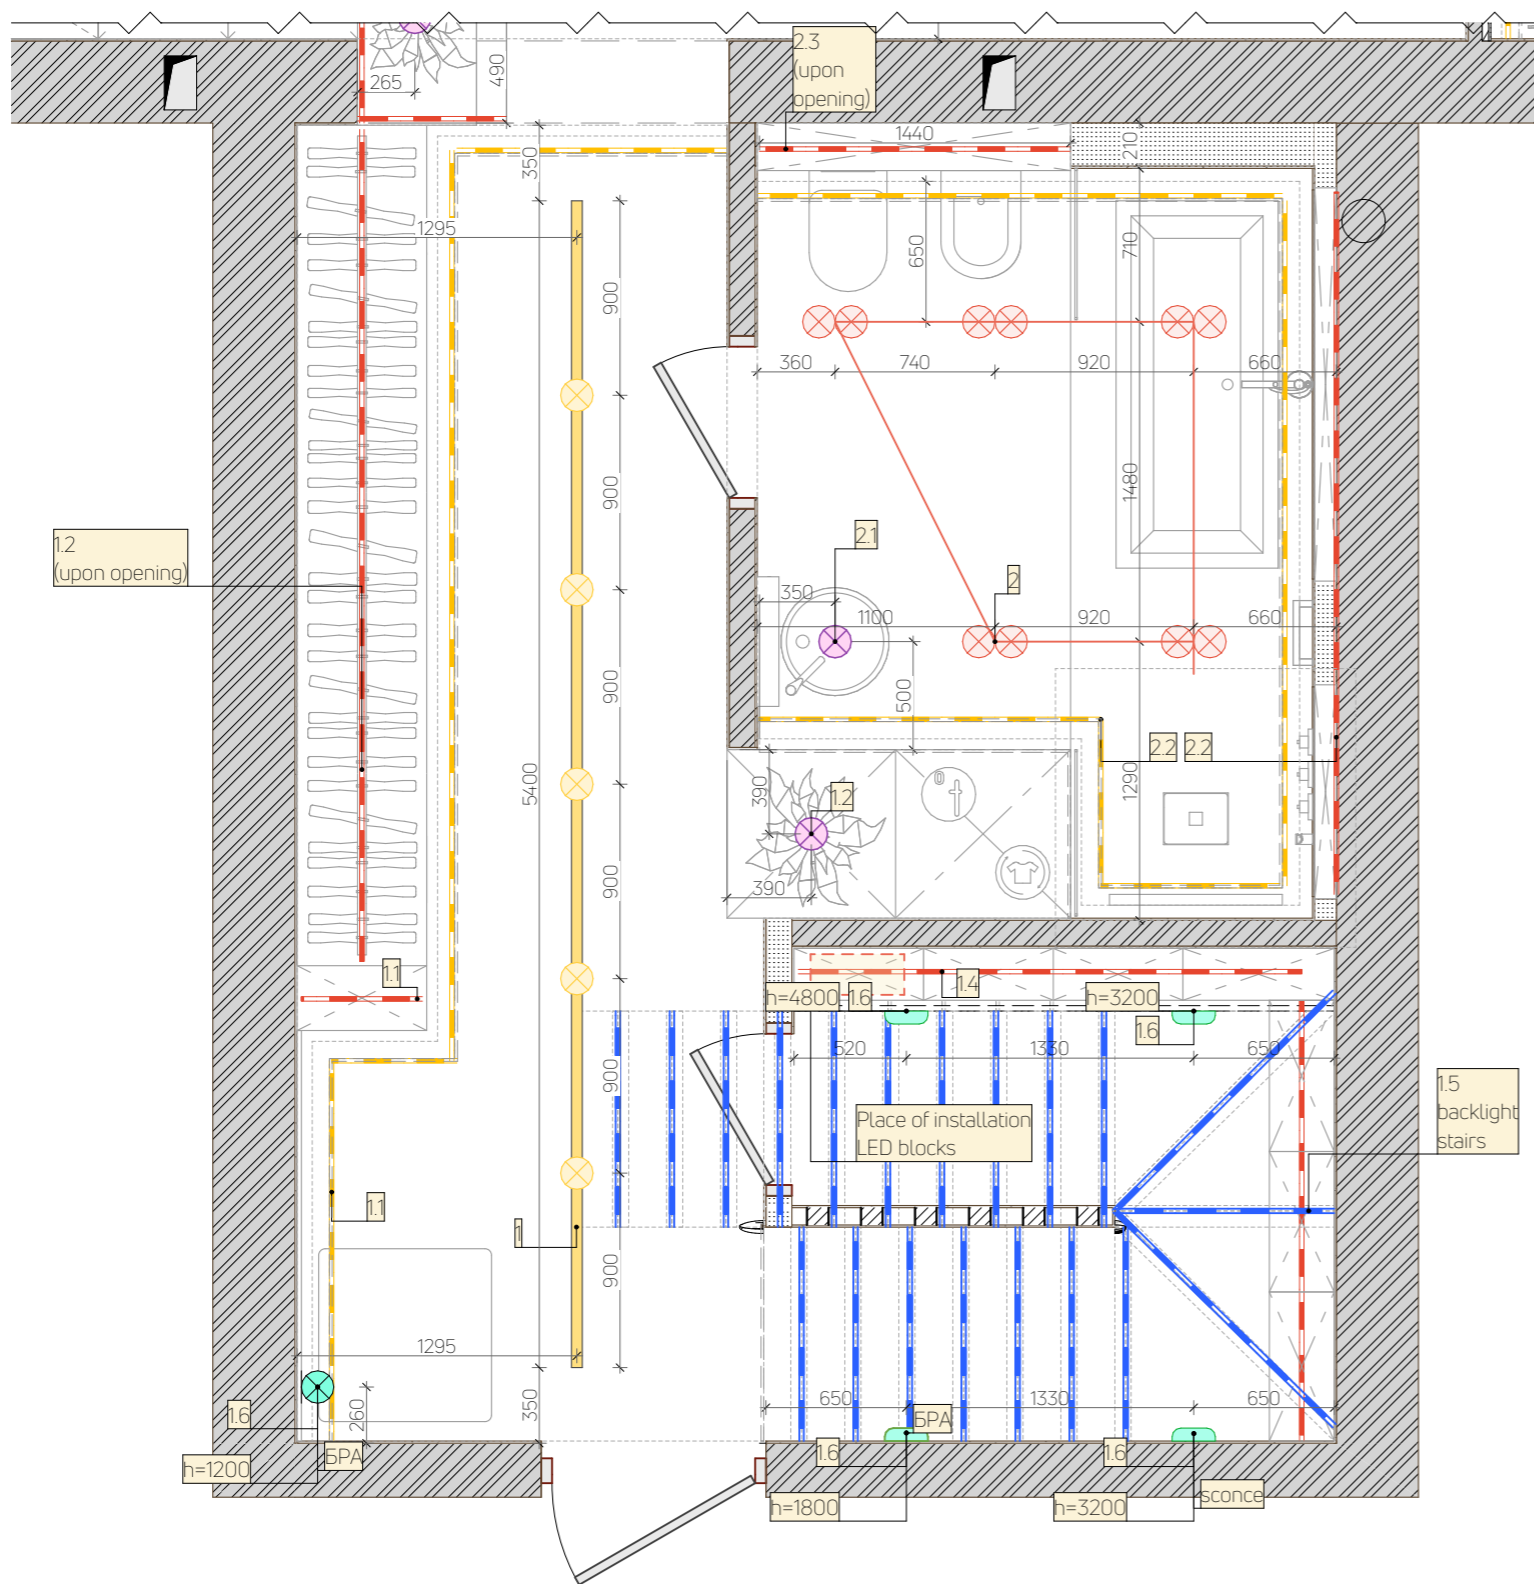

Notes:

- The level of the black ceiling (the bottom of the concrete floor) is taken as a relative mark of ±0.000;
- The specified ceiling drops are maintained due to the mounting of sheets of GK on metal profiles.
- Perform a shadow seam along the contour of the ceiling (in places where there are no niches with lighting).

Legend	
	LED in the ceiling
	LED in furniture
	group of light
	track tire
	point mortise light
	hanging light
	track point light

Notes:

- All heights are set relative to the set + 0.000
- Plan error ± 20 mm;
- Lighting of glass structures will be specified