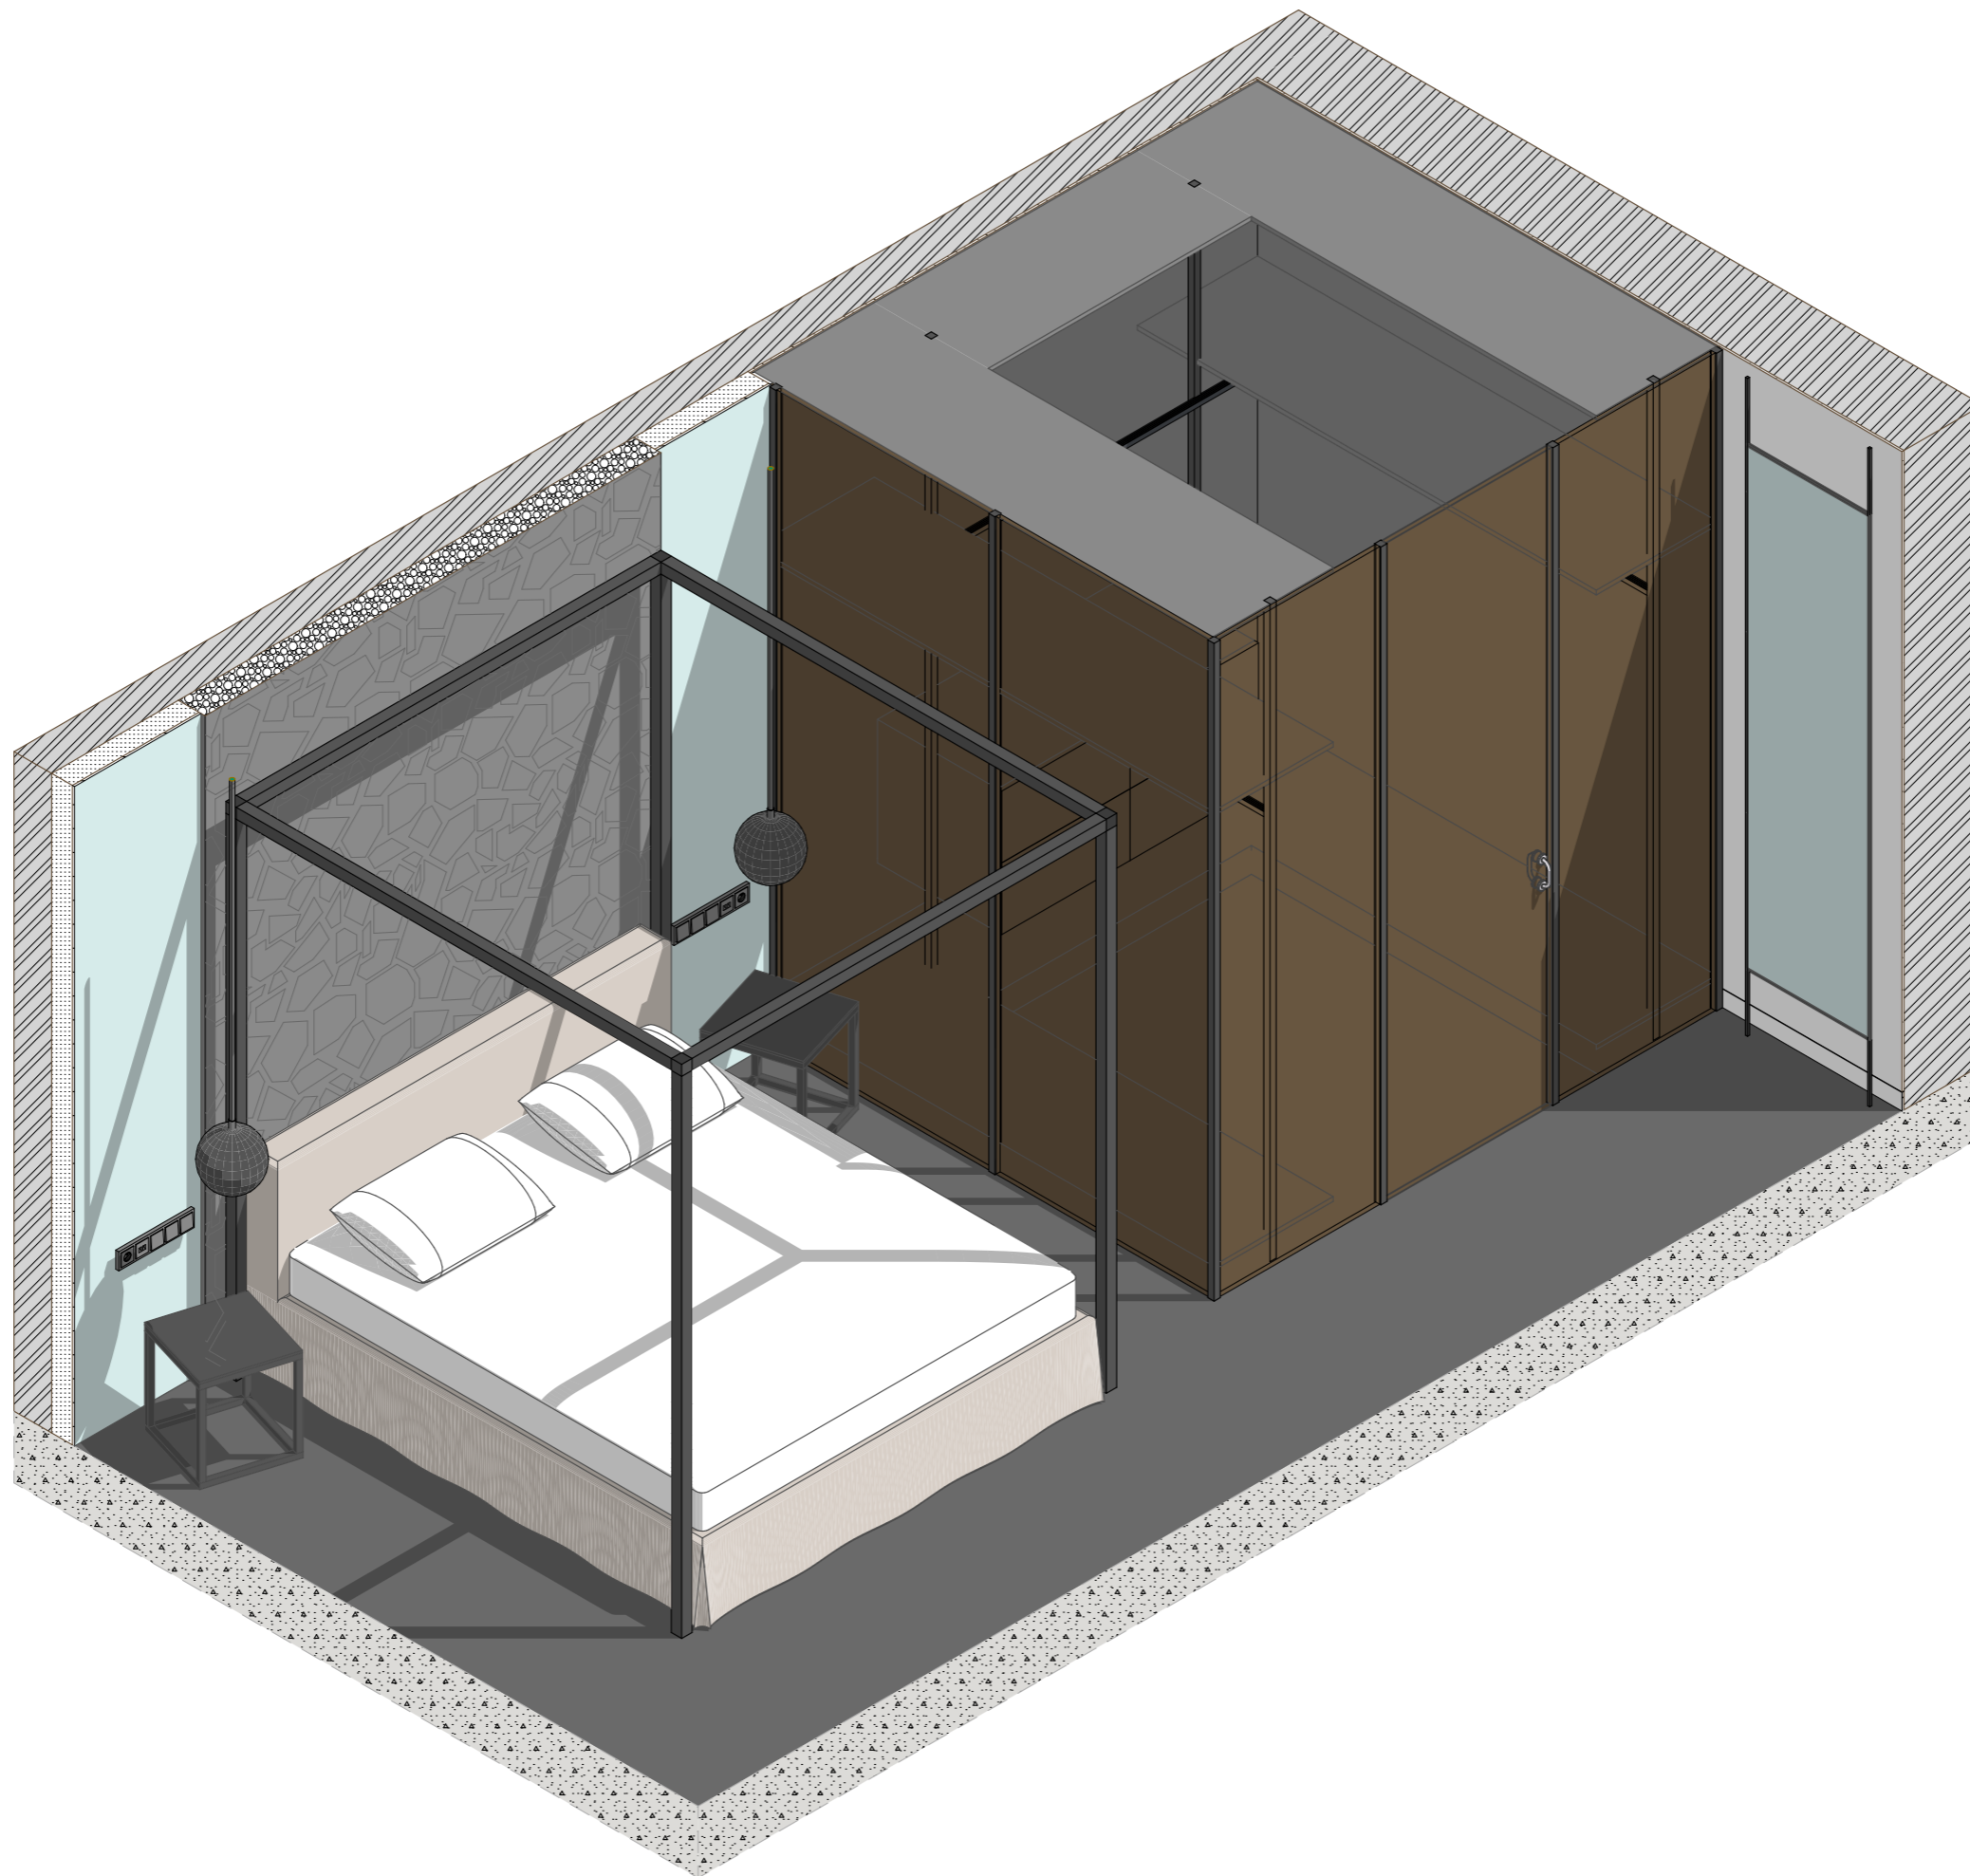

Legend	
	walls (bricks)
	walls (plasterboard)
	washer and dryer
	boiler 120 L.
	refrigerator
	oven

Notes:

- Plan error ±20 mm;
- All sizes should be checked and specified locally.

Legend	
	heater
	walls (bricks)
	walls (aerated concrete)
	washer and dryer
	boiler 120 L.
	dishwashers
	binding of devices