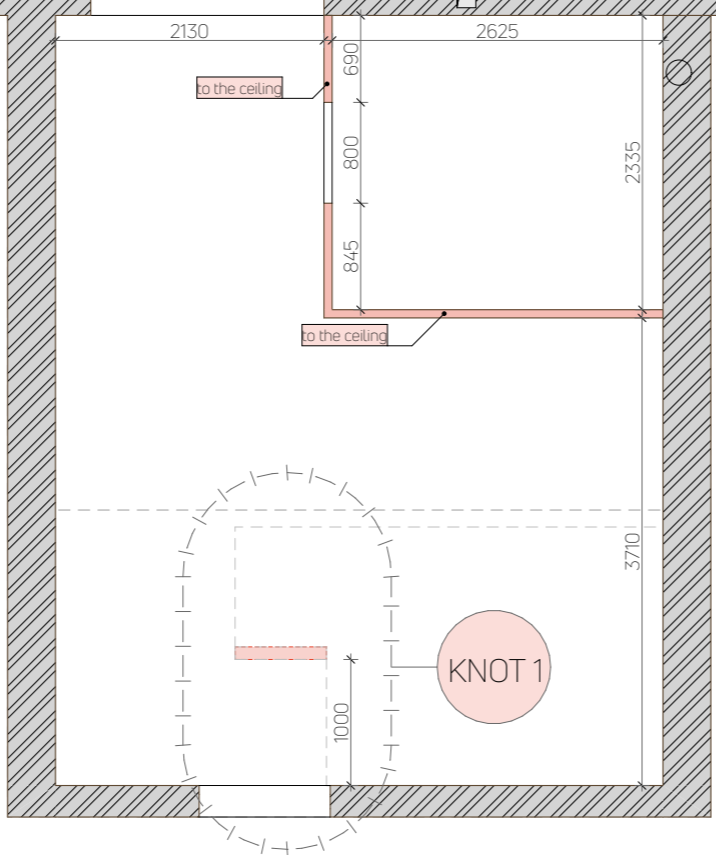

Legend	
	heater
	walls (bricks)
	walls (aerated concrete)
	removable elements

Notes:
- Plan error ± 30 mm;
- All sizes should be checked and specified locally.