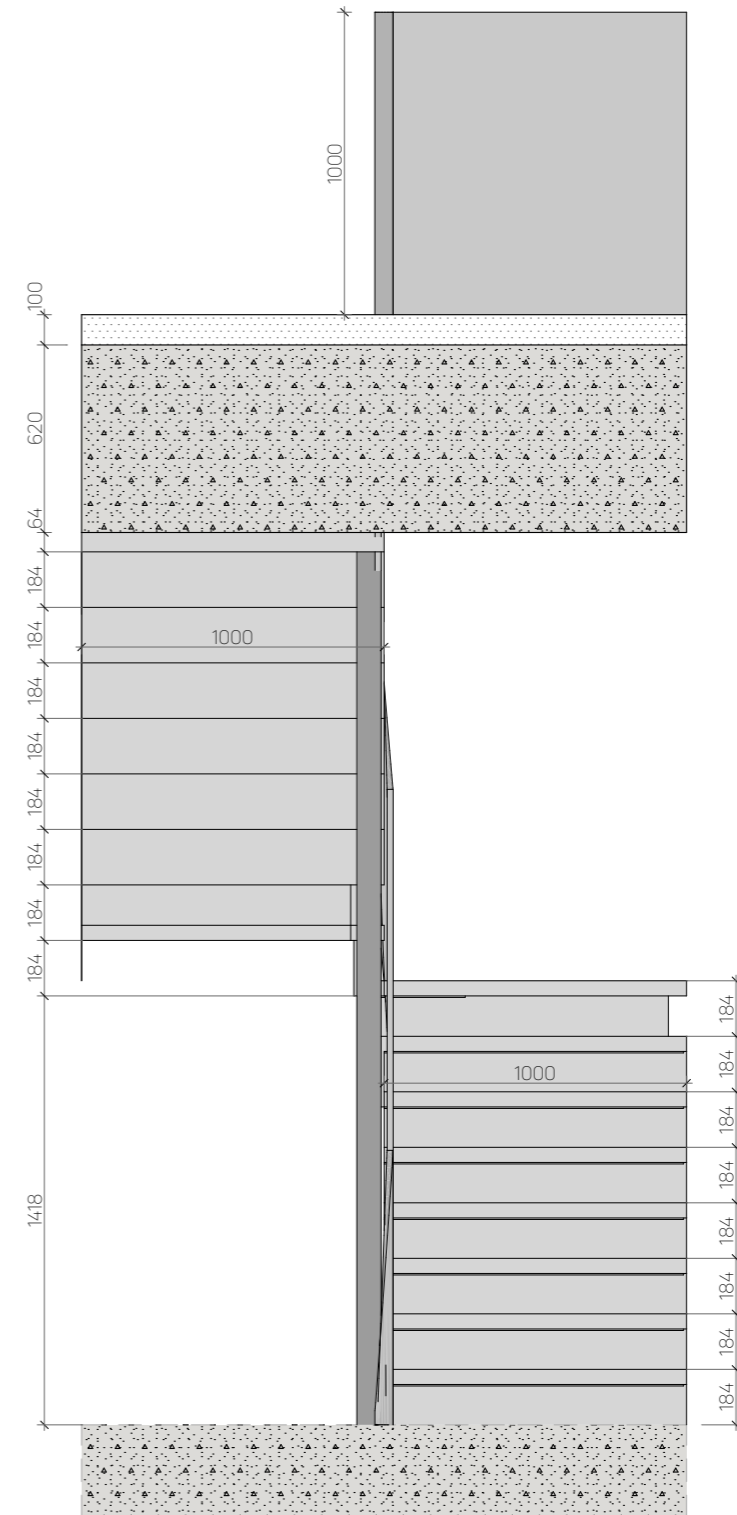

ARTIFICIAL PLANT 2

ARTIFICIAL PLANT 1

AXONOMETRY 1

AXONOMETRY 2

BACK VIEW

PLAN AT THE +4,000 MARK

PLAN AT THE +2,000 MARK

SIDE AND FRONT VIEW