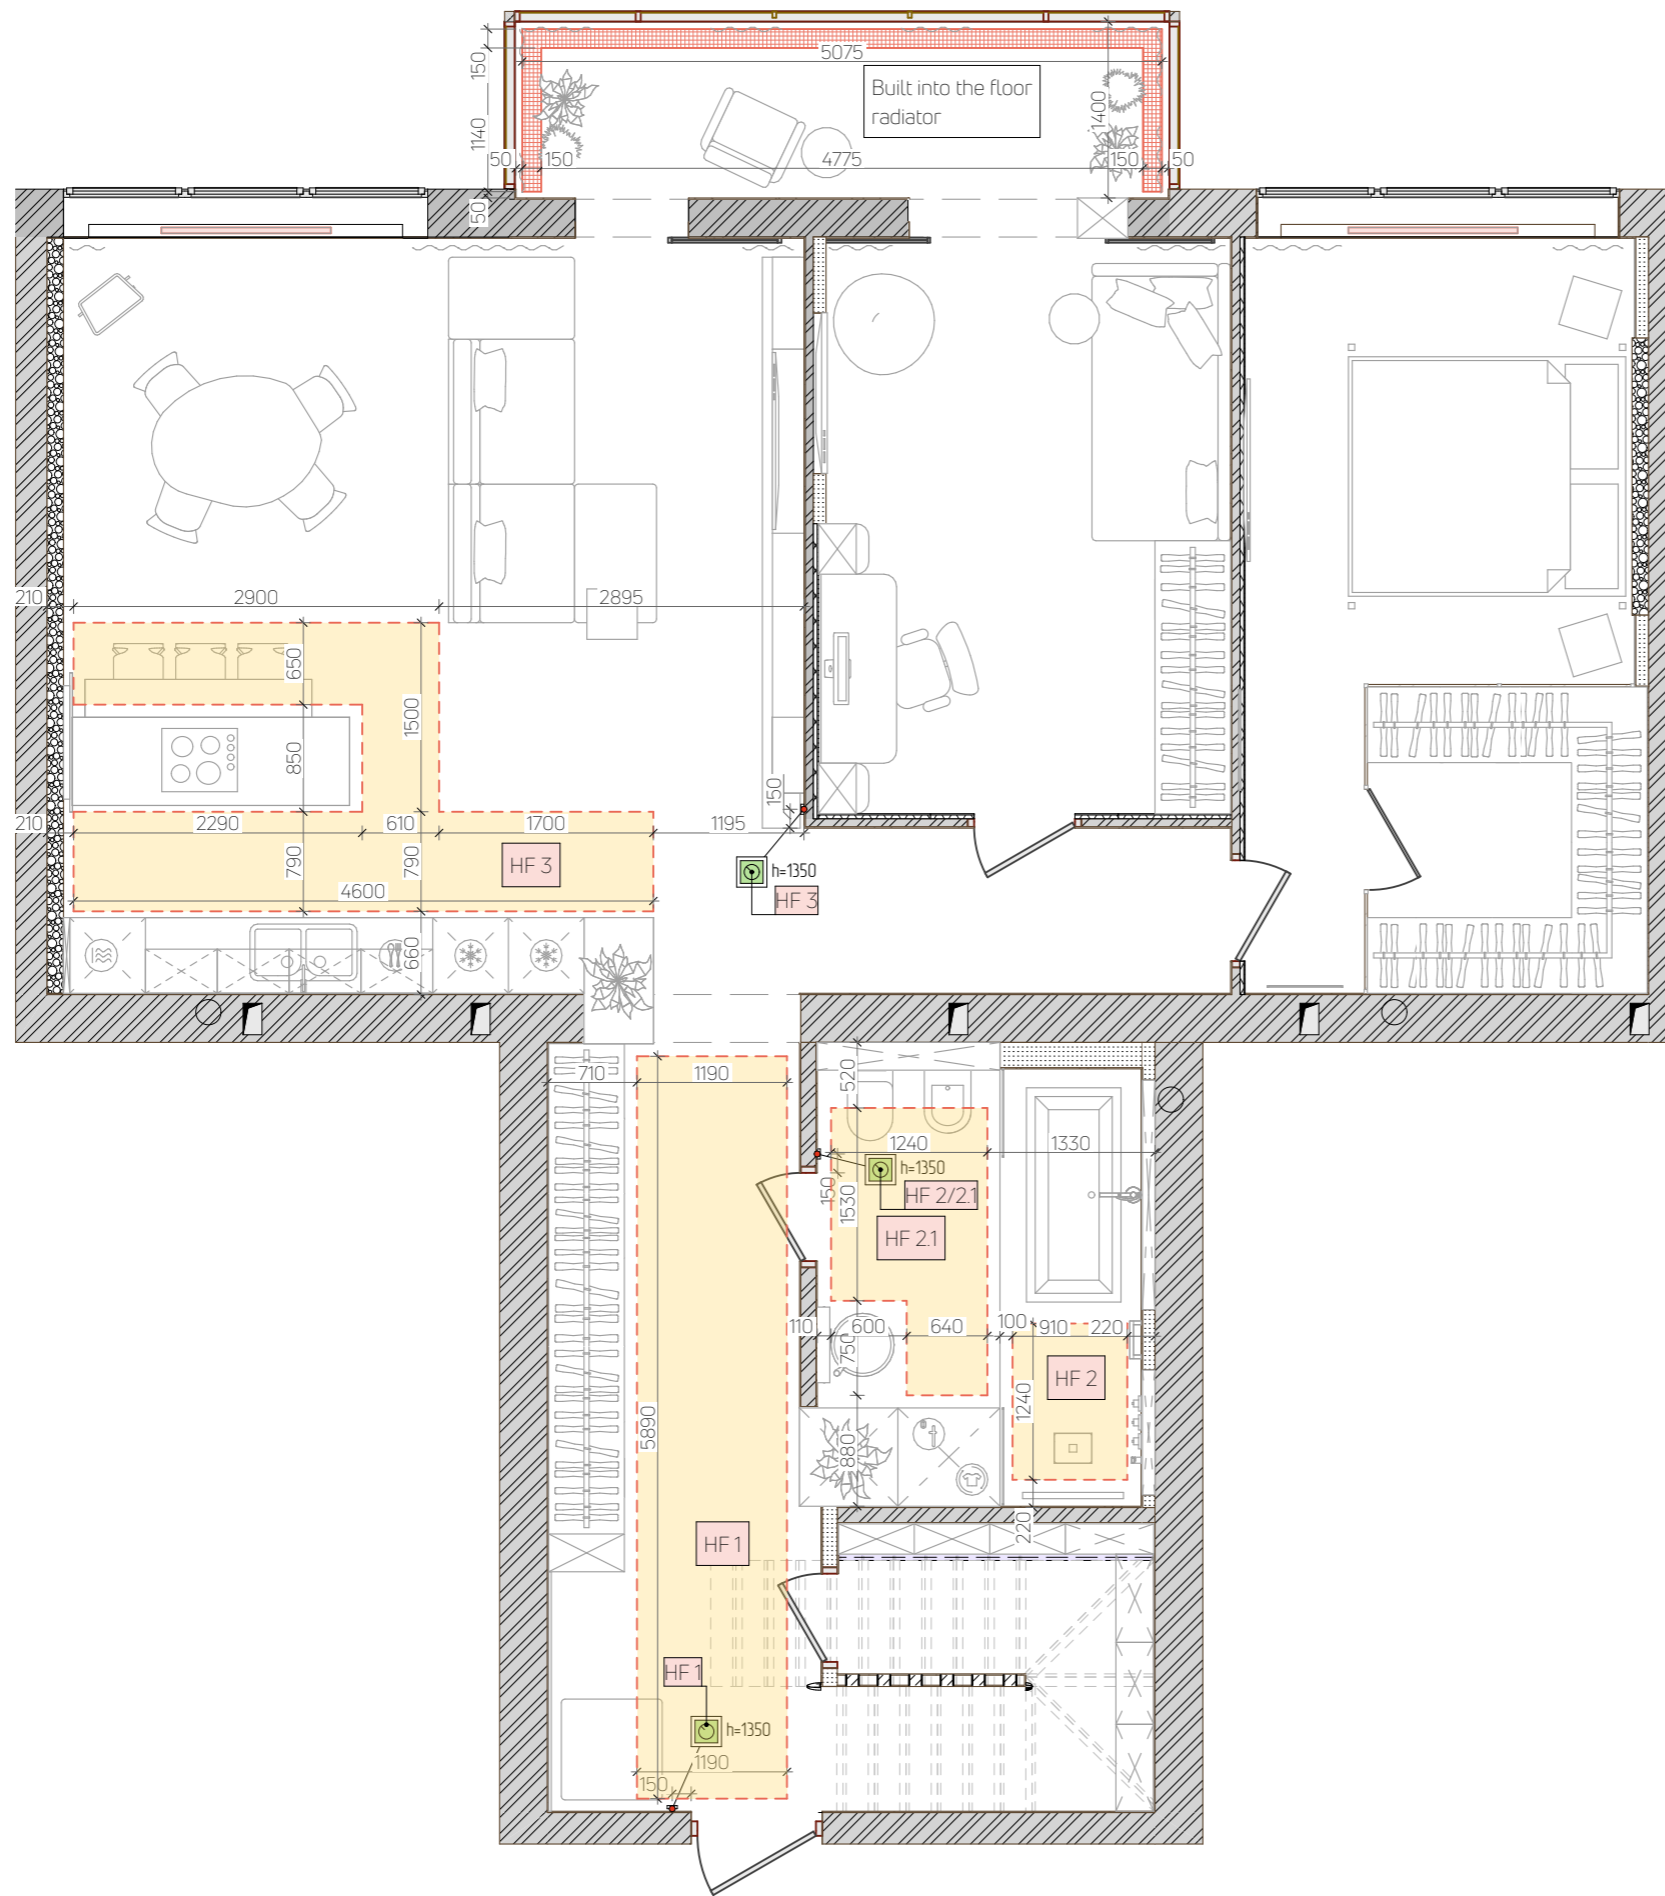

Legend	
	underfloor heating
	radiators
	built-in radiator
	thermostat

Notes:

- All heights are given relative to the clean floor;
- Plan error ± 20 mm;
- Clarify all conclusions according to the selected devices.