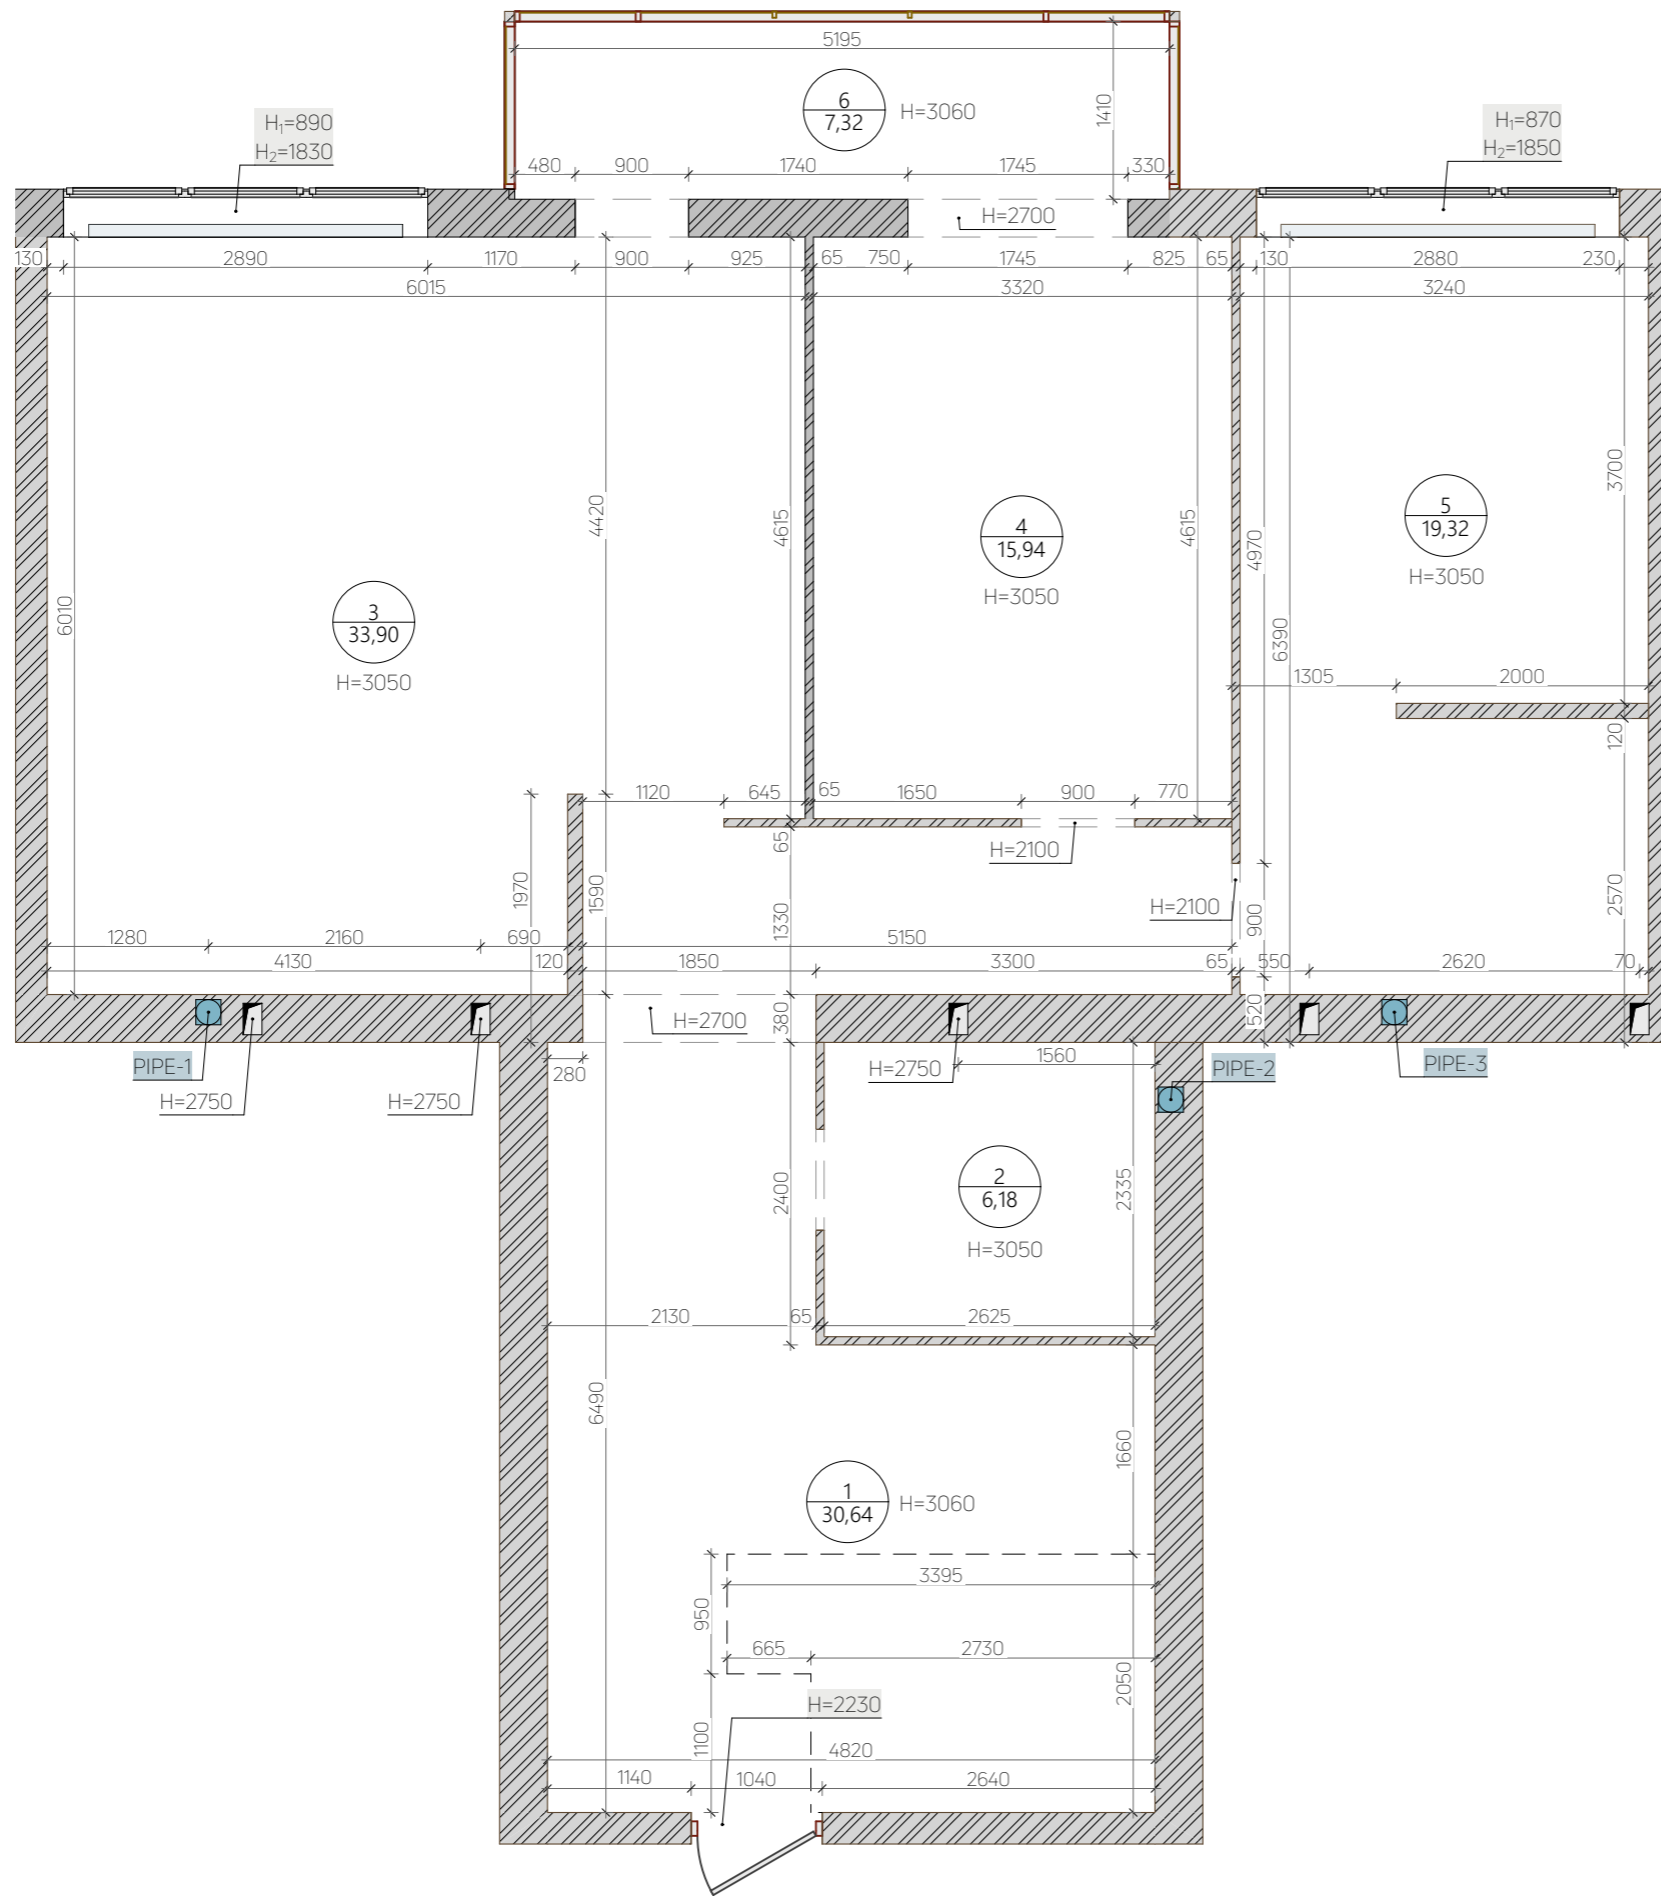

Explanation of premises			
Nº	Name	Area	with coeff.
1	Hall/corridor	30,6	30,6
2	Bathroom	6,2	6,2
3	Kitchen	33,9	33,9
4	Children room	15,9	15,9
5	Bedroom	19,3	19,3
6	Balcony	7,8	6,3
Total area		113,7 m²	112,2 m²

Legend	
	walls (bricks)
	sewer riser
	ventilation channel

Notes:
- Plan error ±20 mm;
- All sizes should be checked and specified locally.