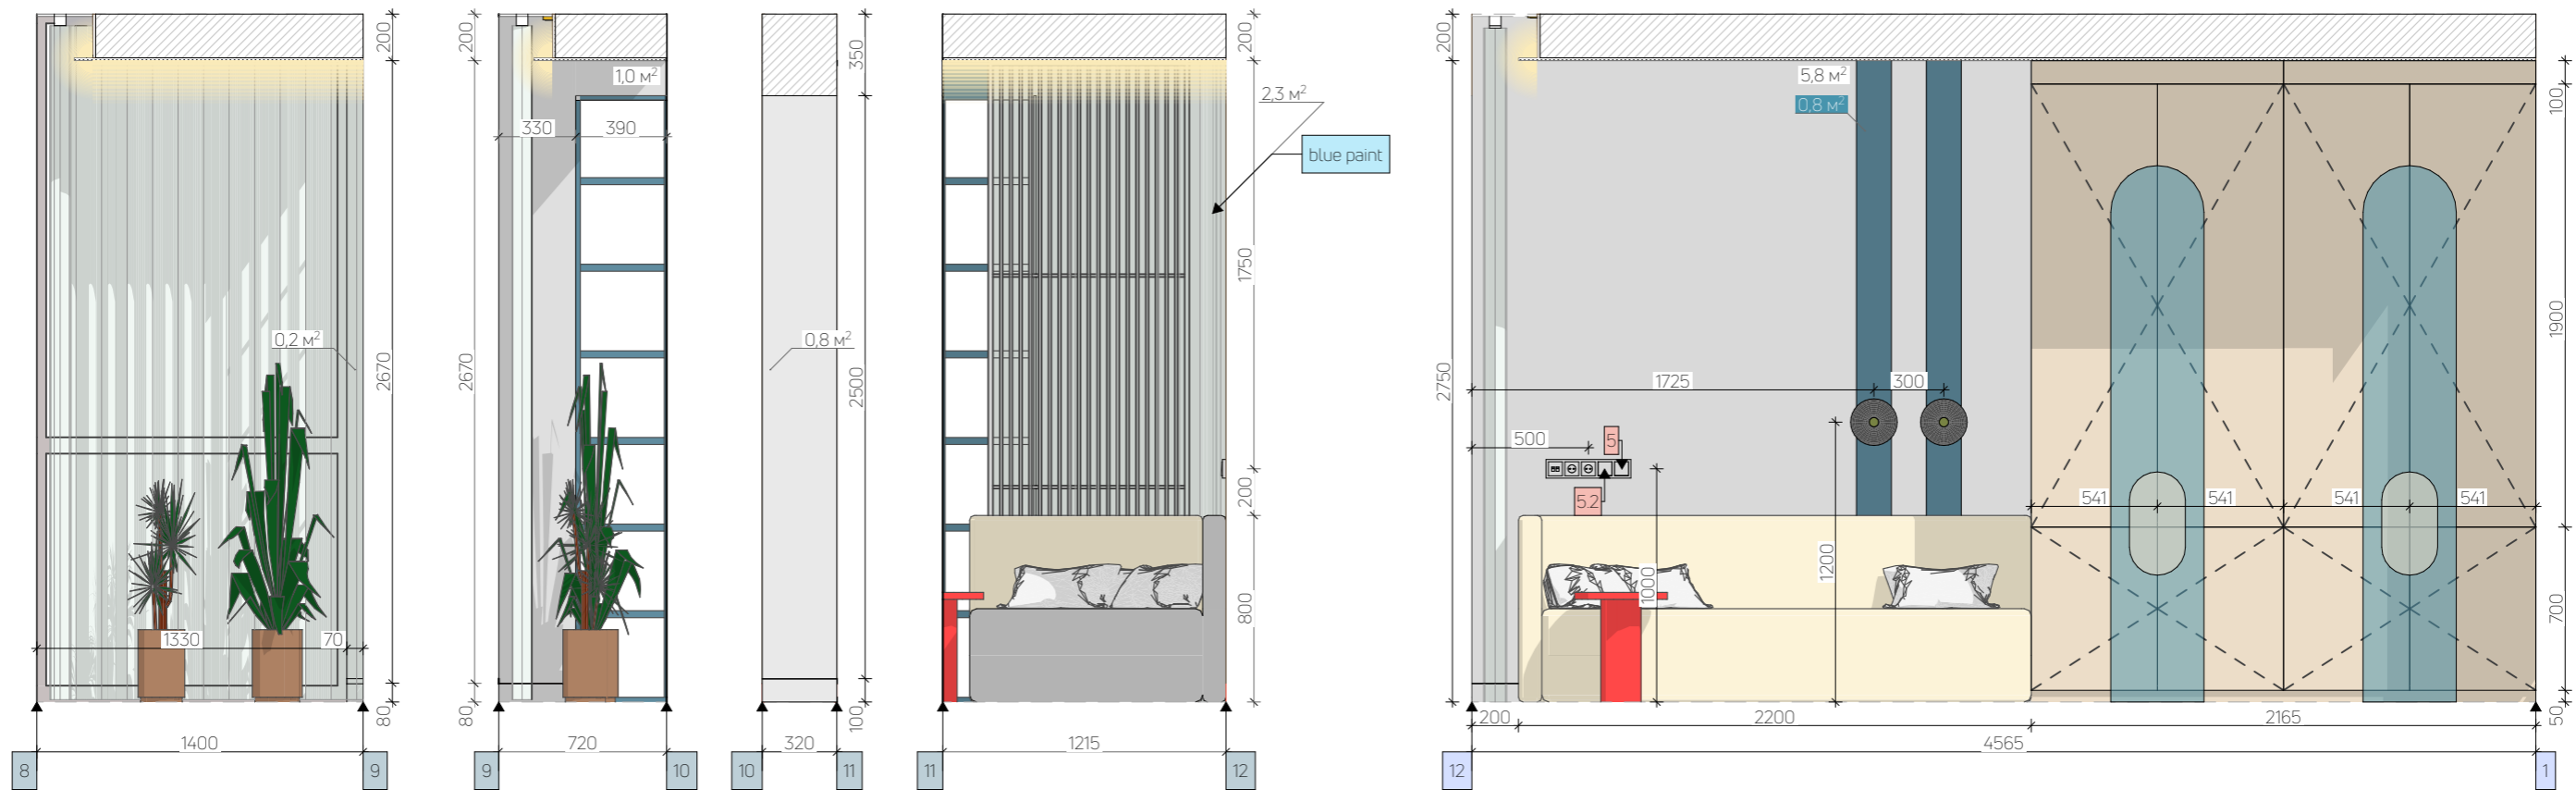

white paint - 1,9 m²

mirror/glass

like a tree (optional)

blue paint - 9,3 m²

gray paint - 7,2 m²

white paint - 5,8 m²
 blue paint - 3,1 m²
 gray paint - 2,0 m²

- white paint - 5,8 m²
- mirror/glass
- CLEAF Poro noche/Poro noche LS14 - 15,6 m²
- graphite/bronze glass
- Gypsum wall (stone texture)