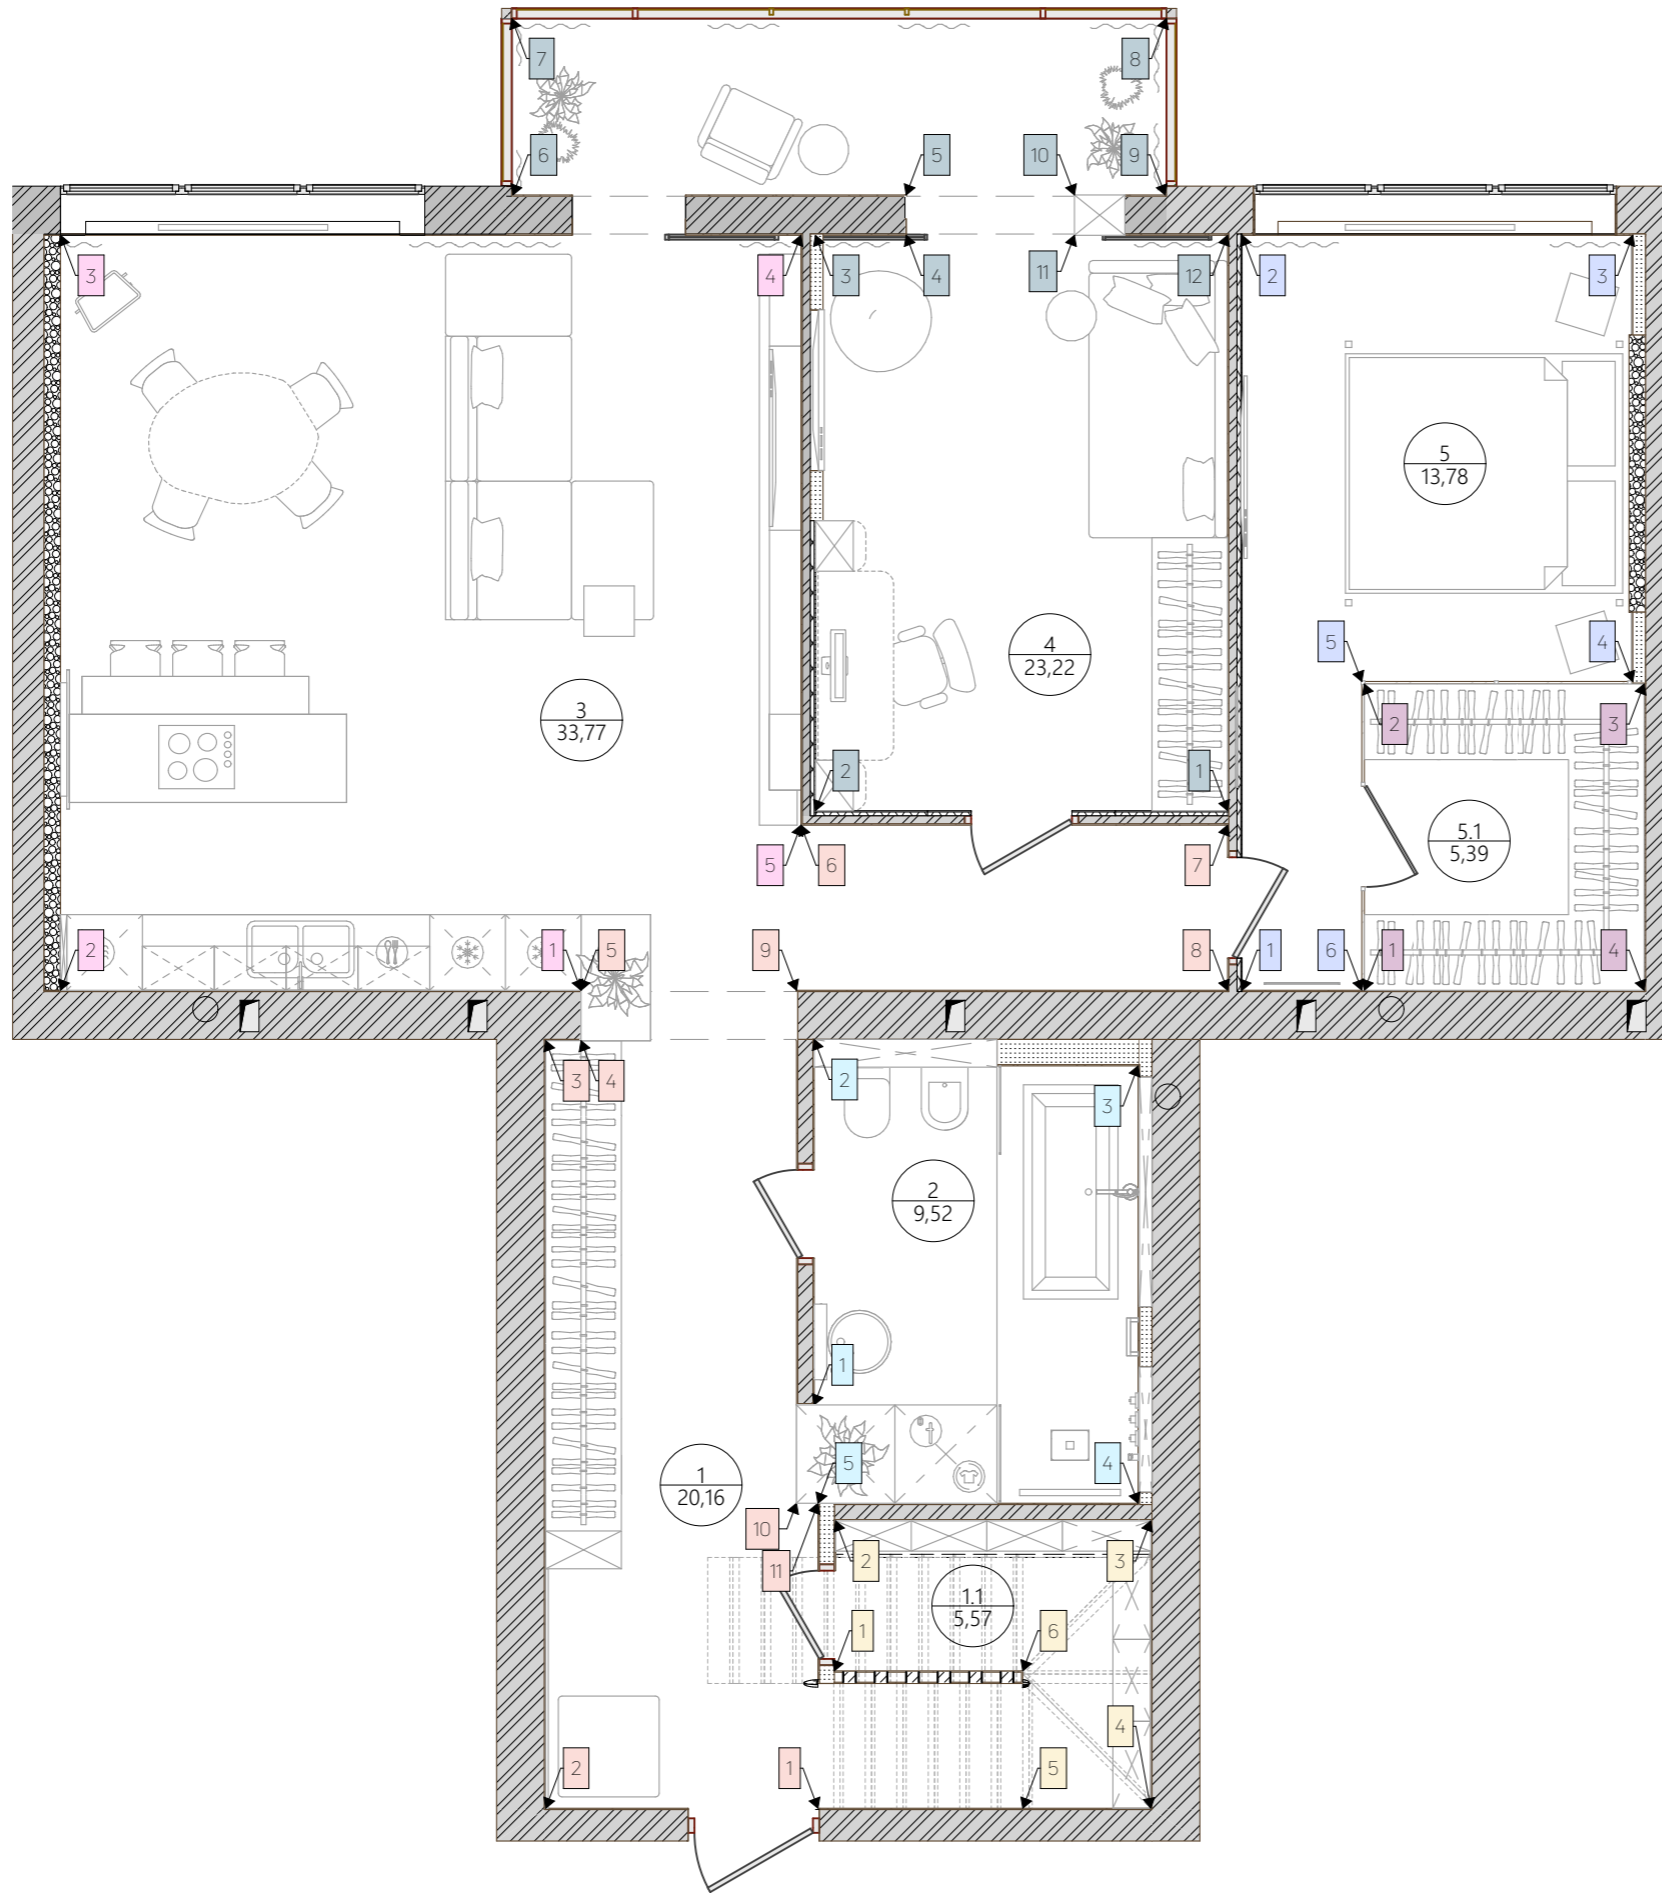

Legend

1 → layout mark