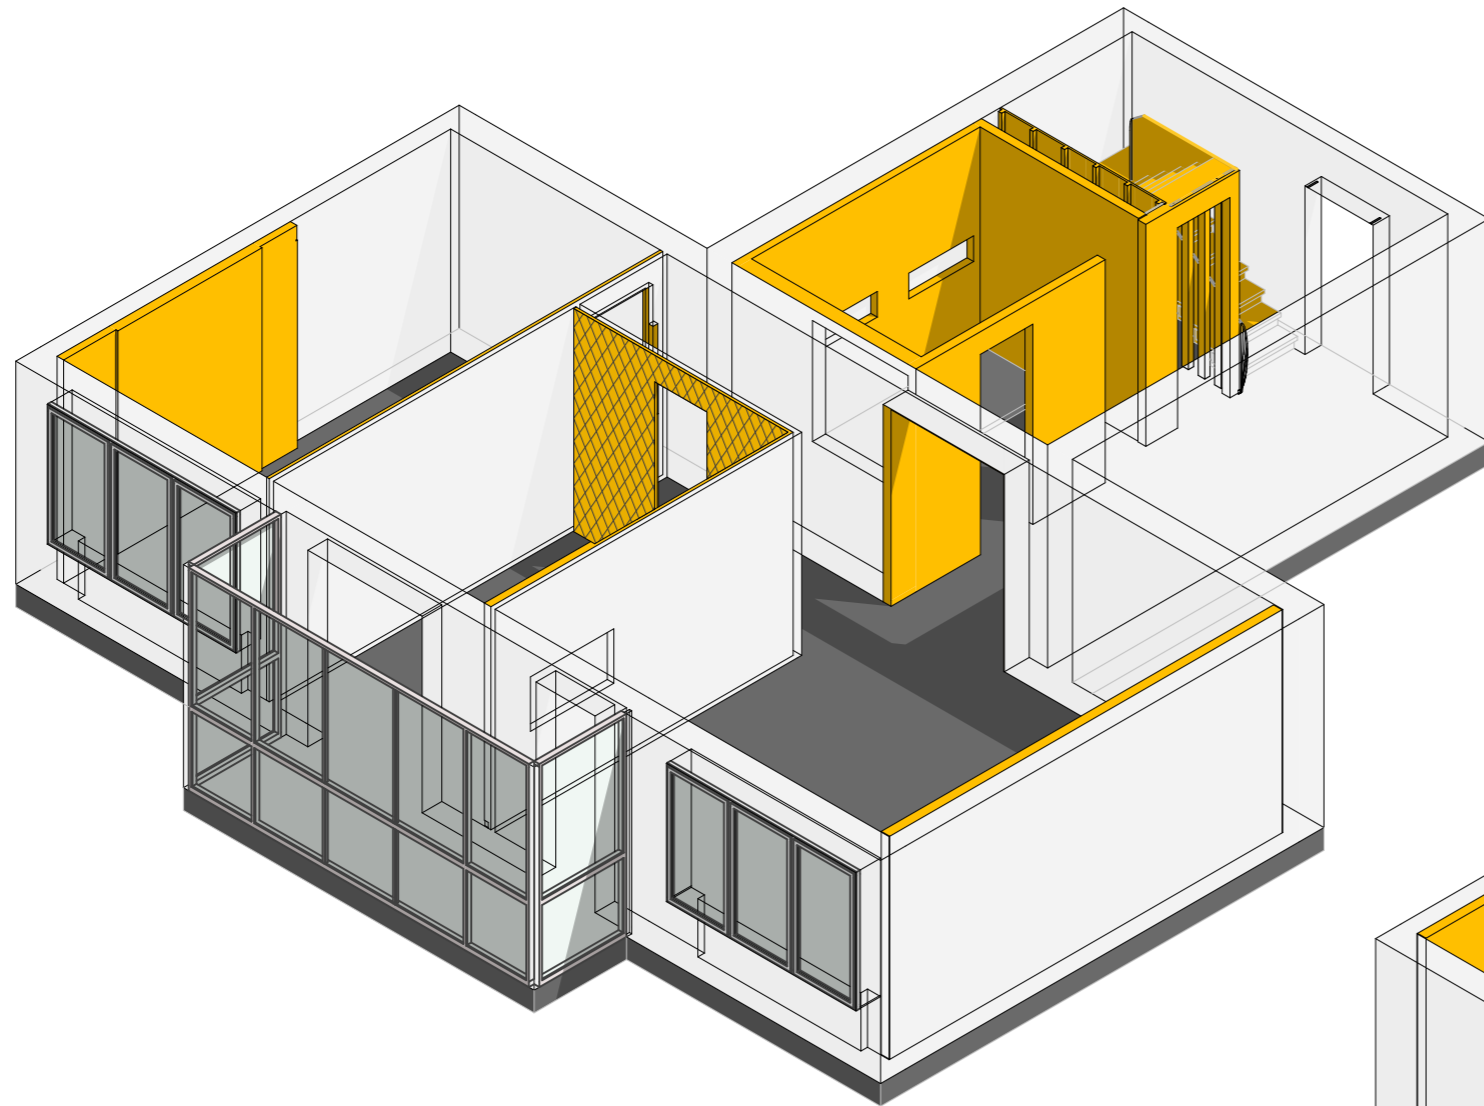

Notes:
 - Plan error ± 30 mm;
 - All sizes should be checked and specified locally.

Legend

	walls (brick) - existing
	walls (bricks) - new
	walls (plasterboard) - new
	podium
	glass constructions

Notes:

- Plan error ±30 mm;
- All sizes should be checked and specified locally.
- Do not bring the layer of plaster to the floor in the places where the hidden plinth is installed. (see sheet 3.15 FLOOR PLAN)