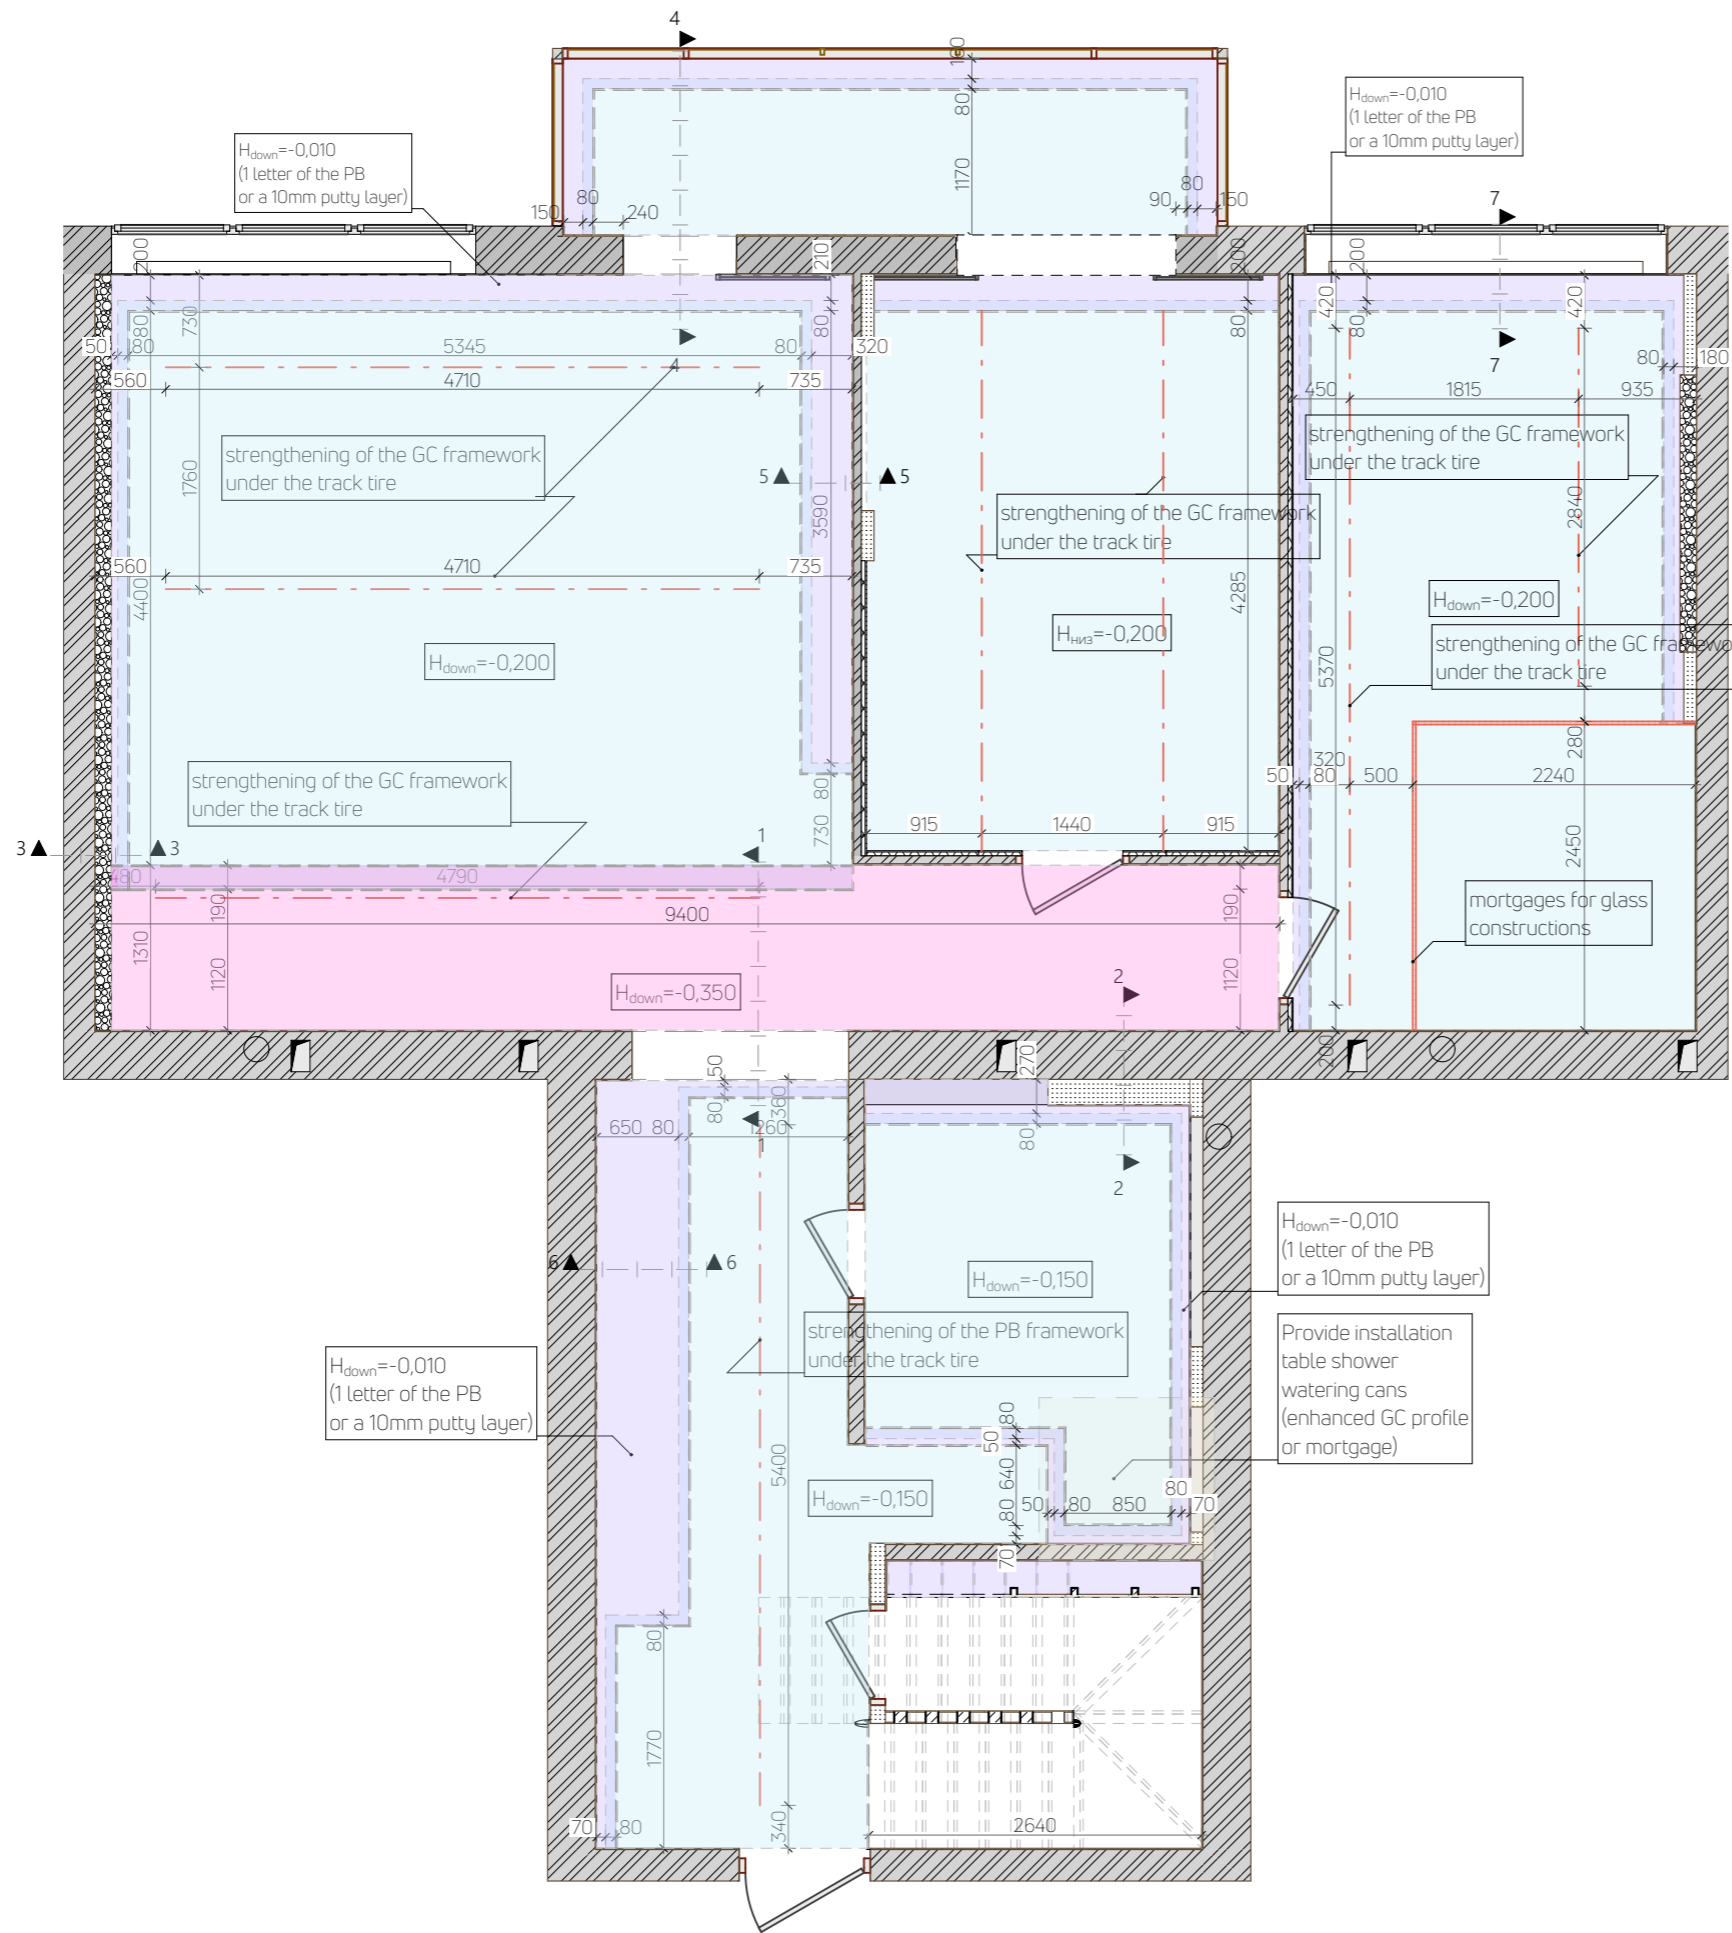

Legend	
	PB decrease (-0.350)
	PB decrease (-0.010)
	PB decrease (-0.150)
	niches for LED/curtains

Notes:

- The level of the black ceiling (the bottom of the concrete floor) is taken as a relative mark of ±0.000;
- The specified ceiling drops are maintained due to the mounting of sheets of GK on metal profiles.
- Perform a shadow seam along the contour of the ceiling (in places where there are no niches with lighting).