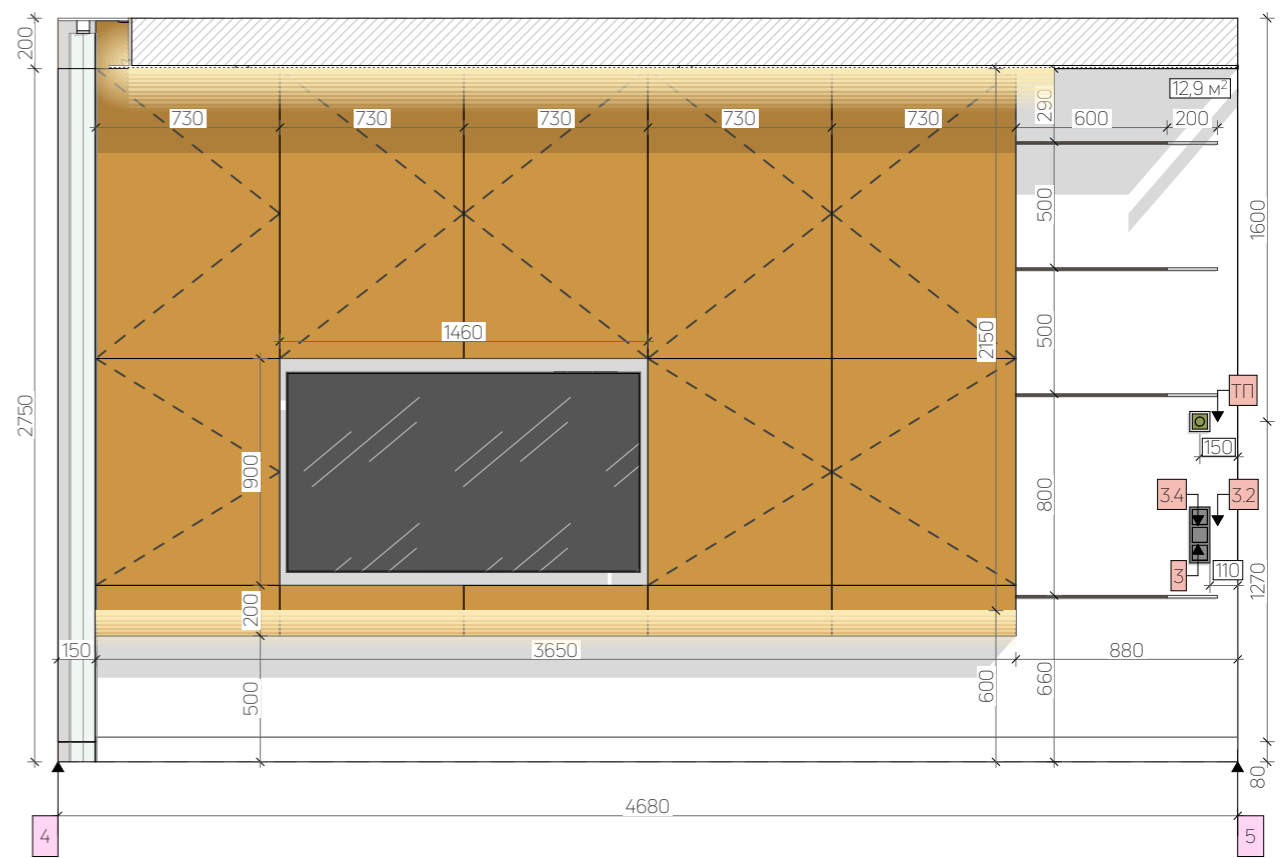

- white paint - 22,5 m²
- mirror/glass
- CLEAF Okobo/Maloja S158
- orange color (optional)
  gray color (optional)
- Gypsum wall (stone texture)