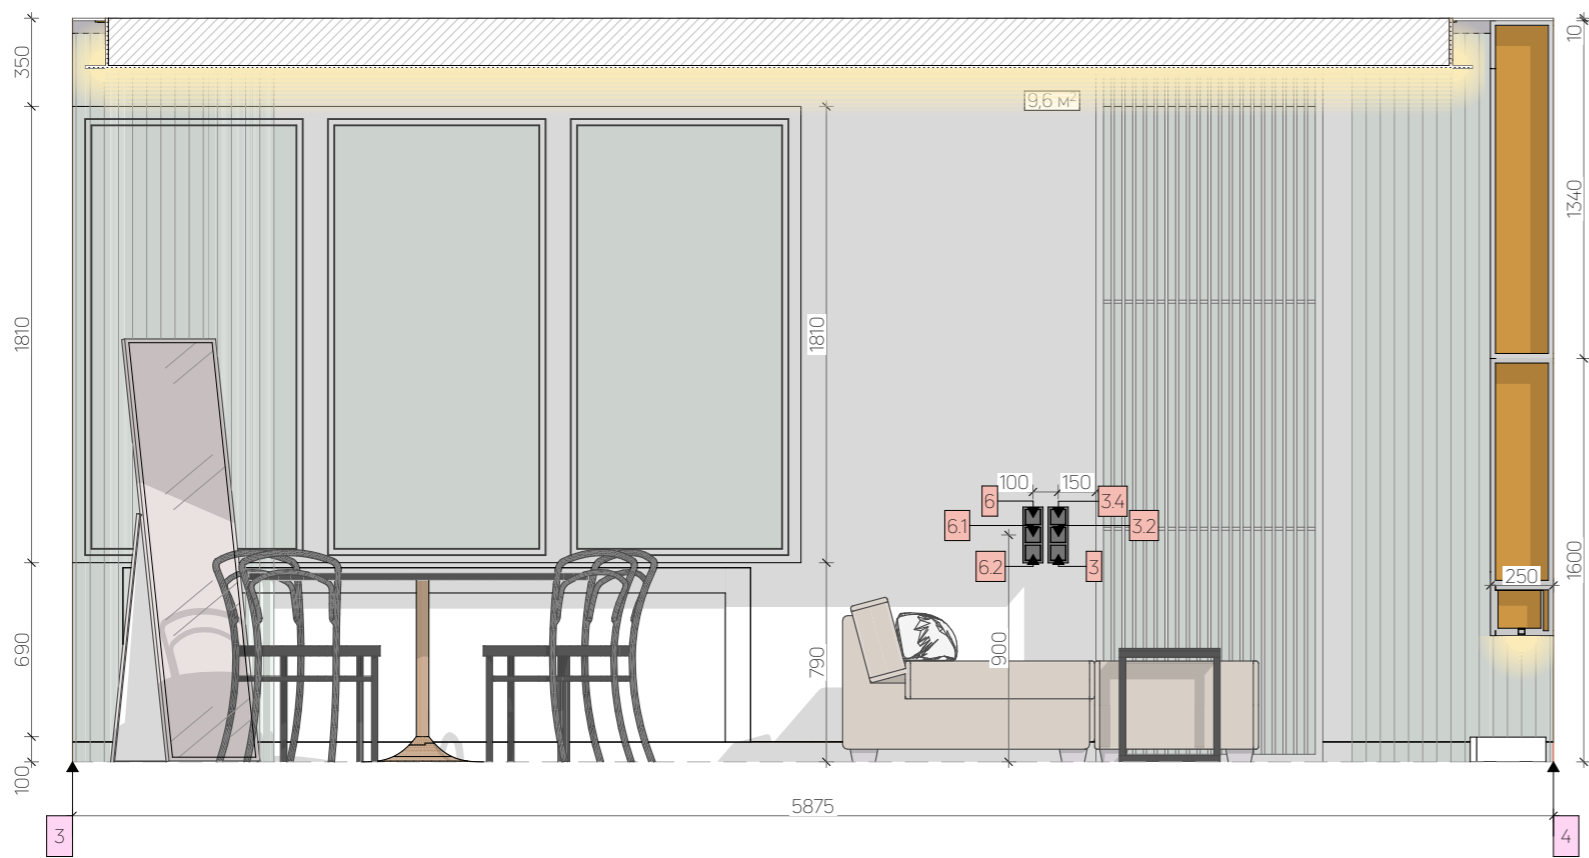

- white paint - 22,5 m²
- mirror/glass
- CLEAF Okobo/Maloja S158
- orange color (optional)
  gray color (optional)
- Gypsum wall (stone texture)