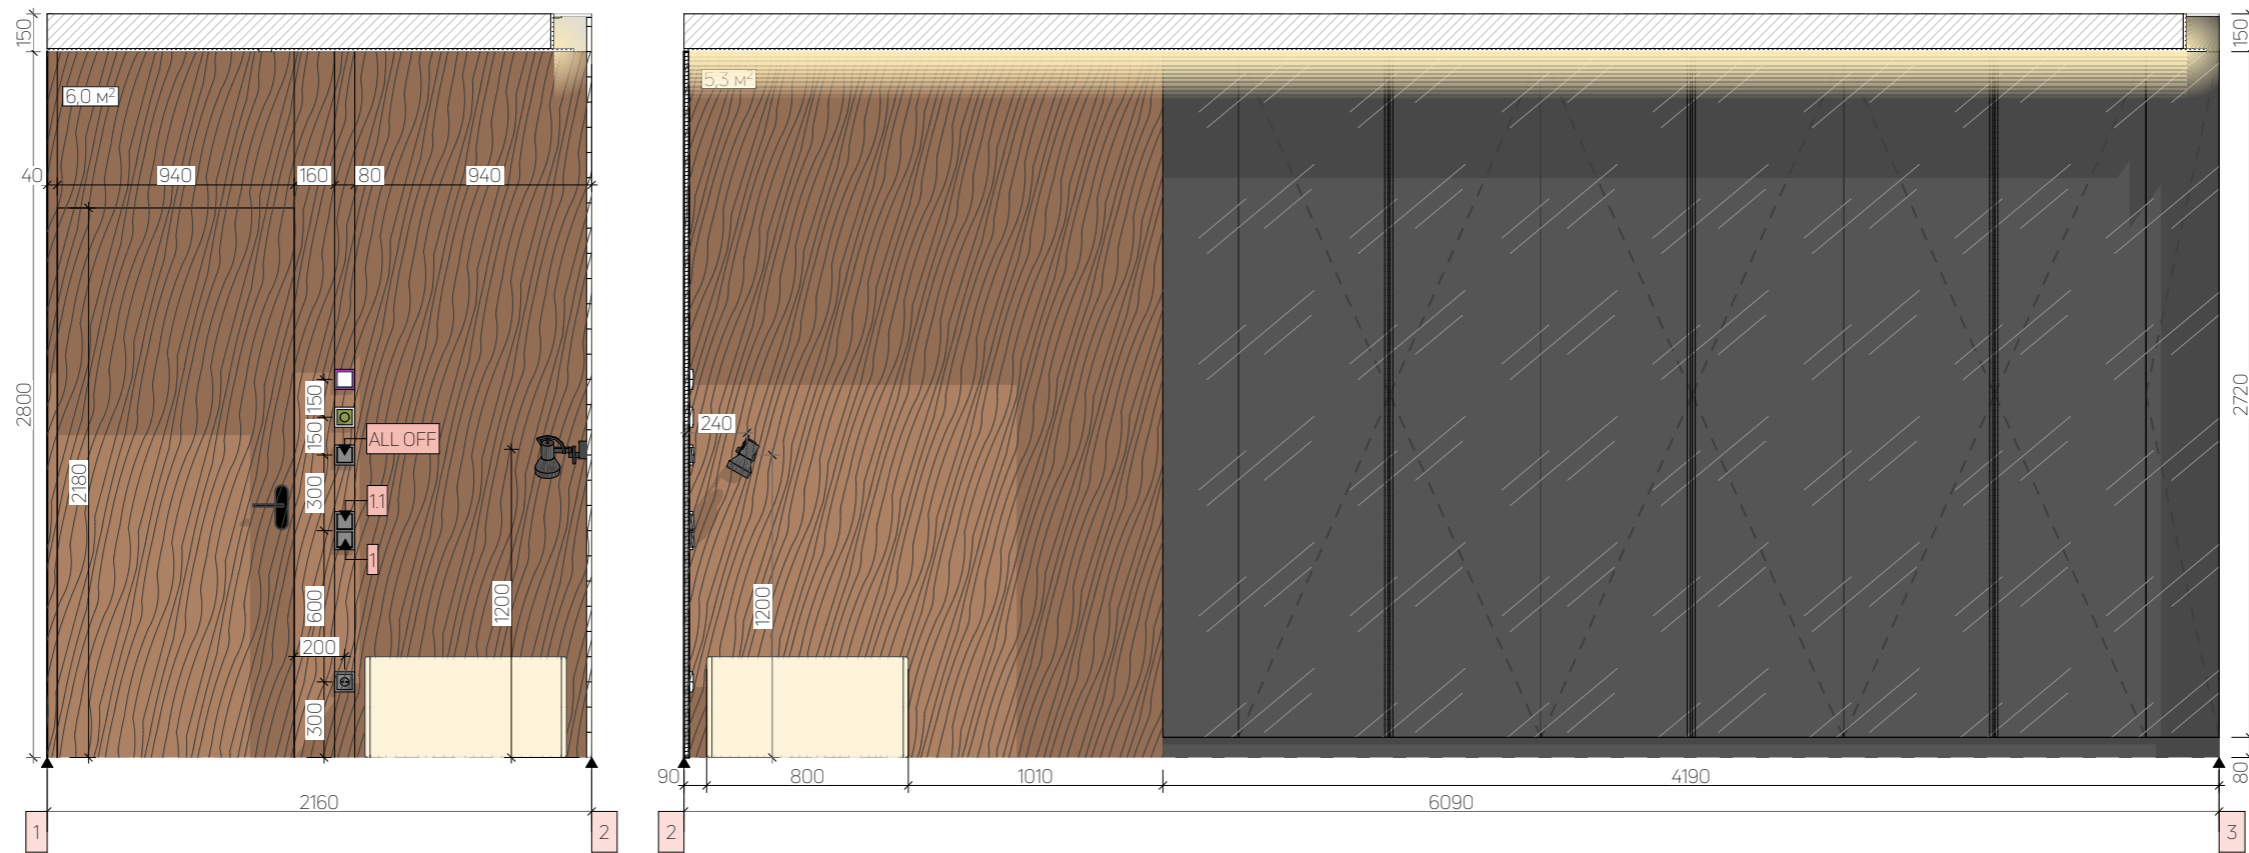

white paint - 12,2 m²
 CLEAF Okobo/Maloja S158 11,3 m²
 mirror/glass