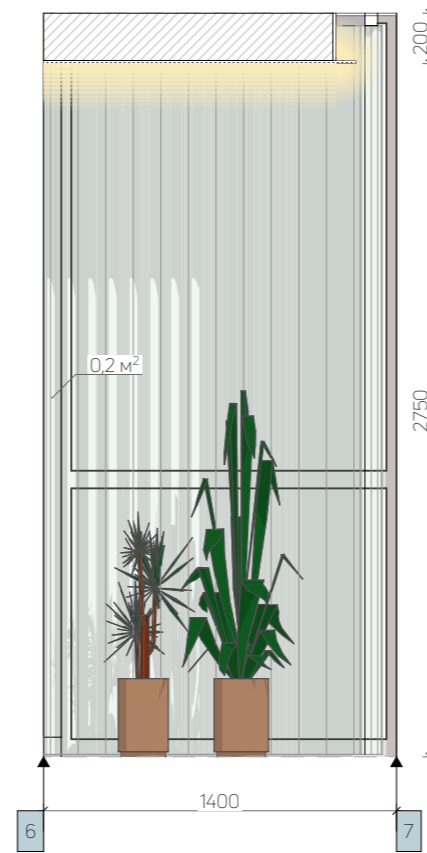

white paint - 1,9 m²

mirror/glass

like a tree (optional)

blue paint - 9,3 m²

gray paint - 7,2 m²