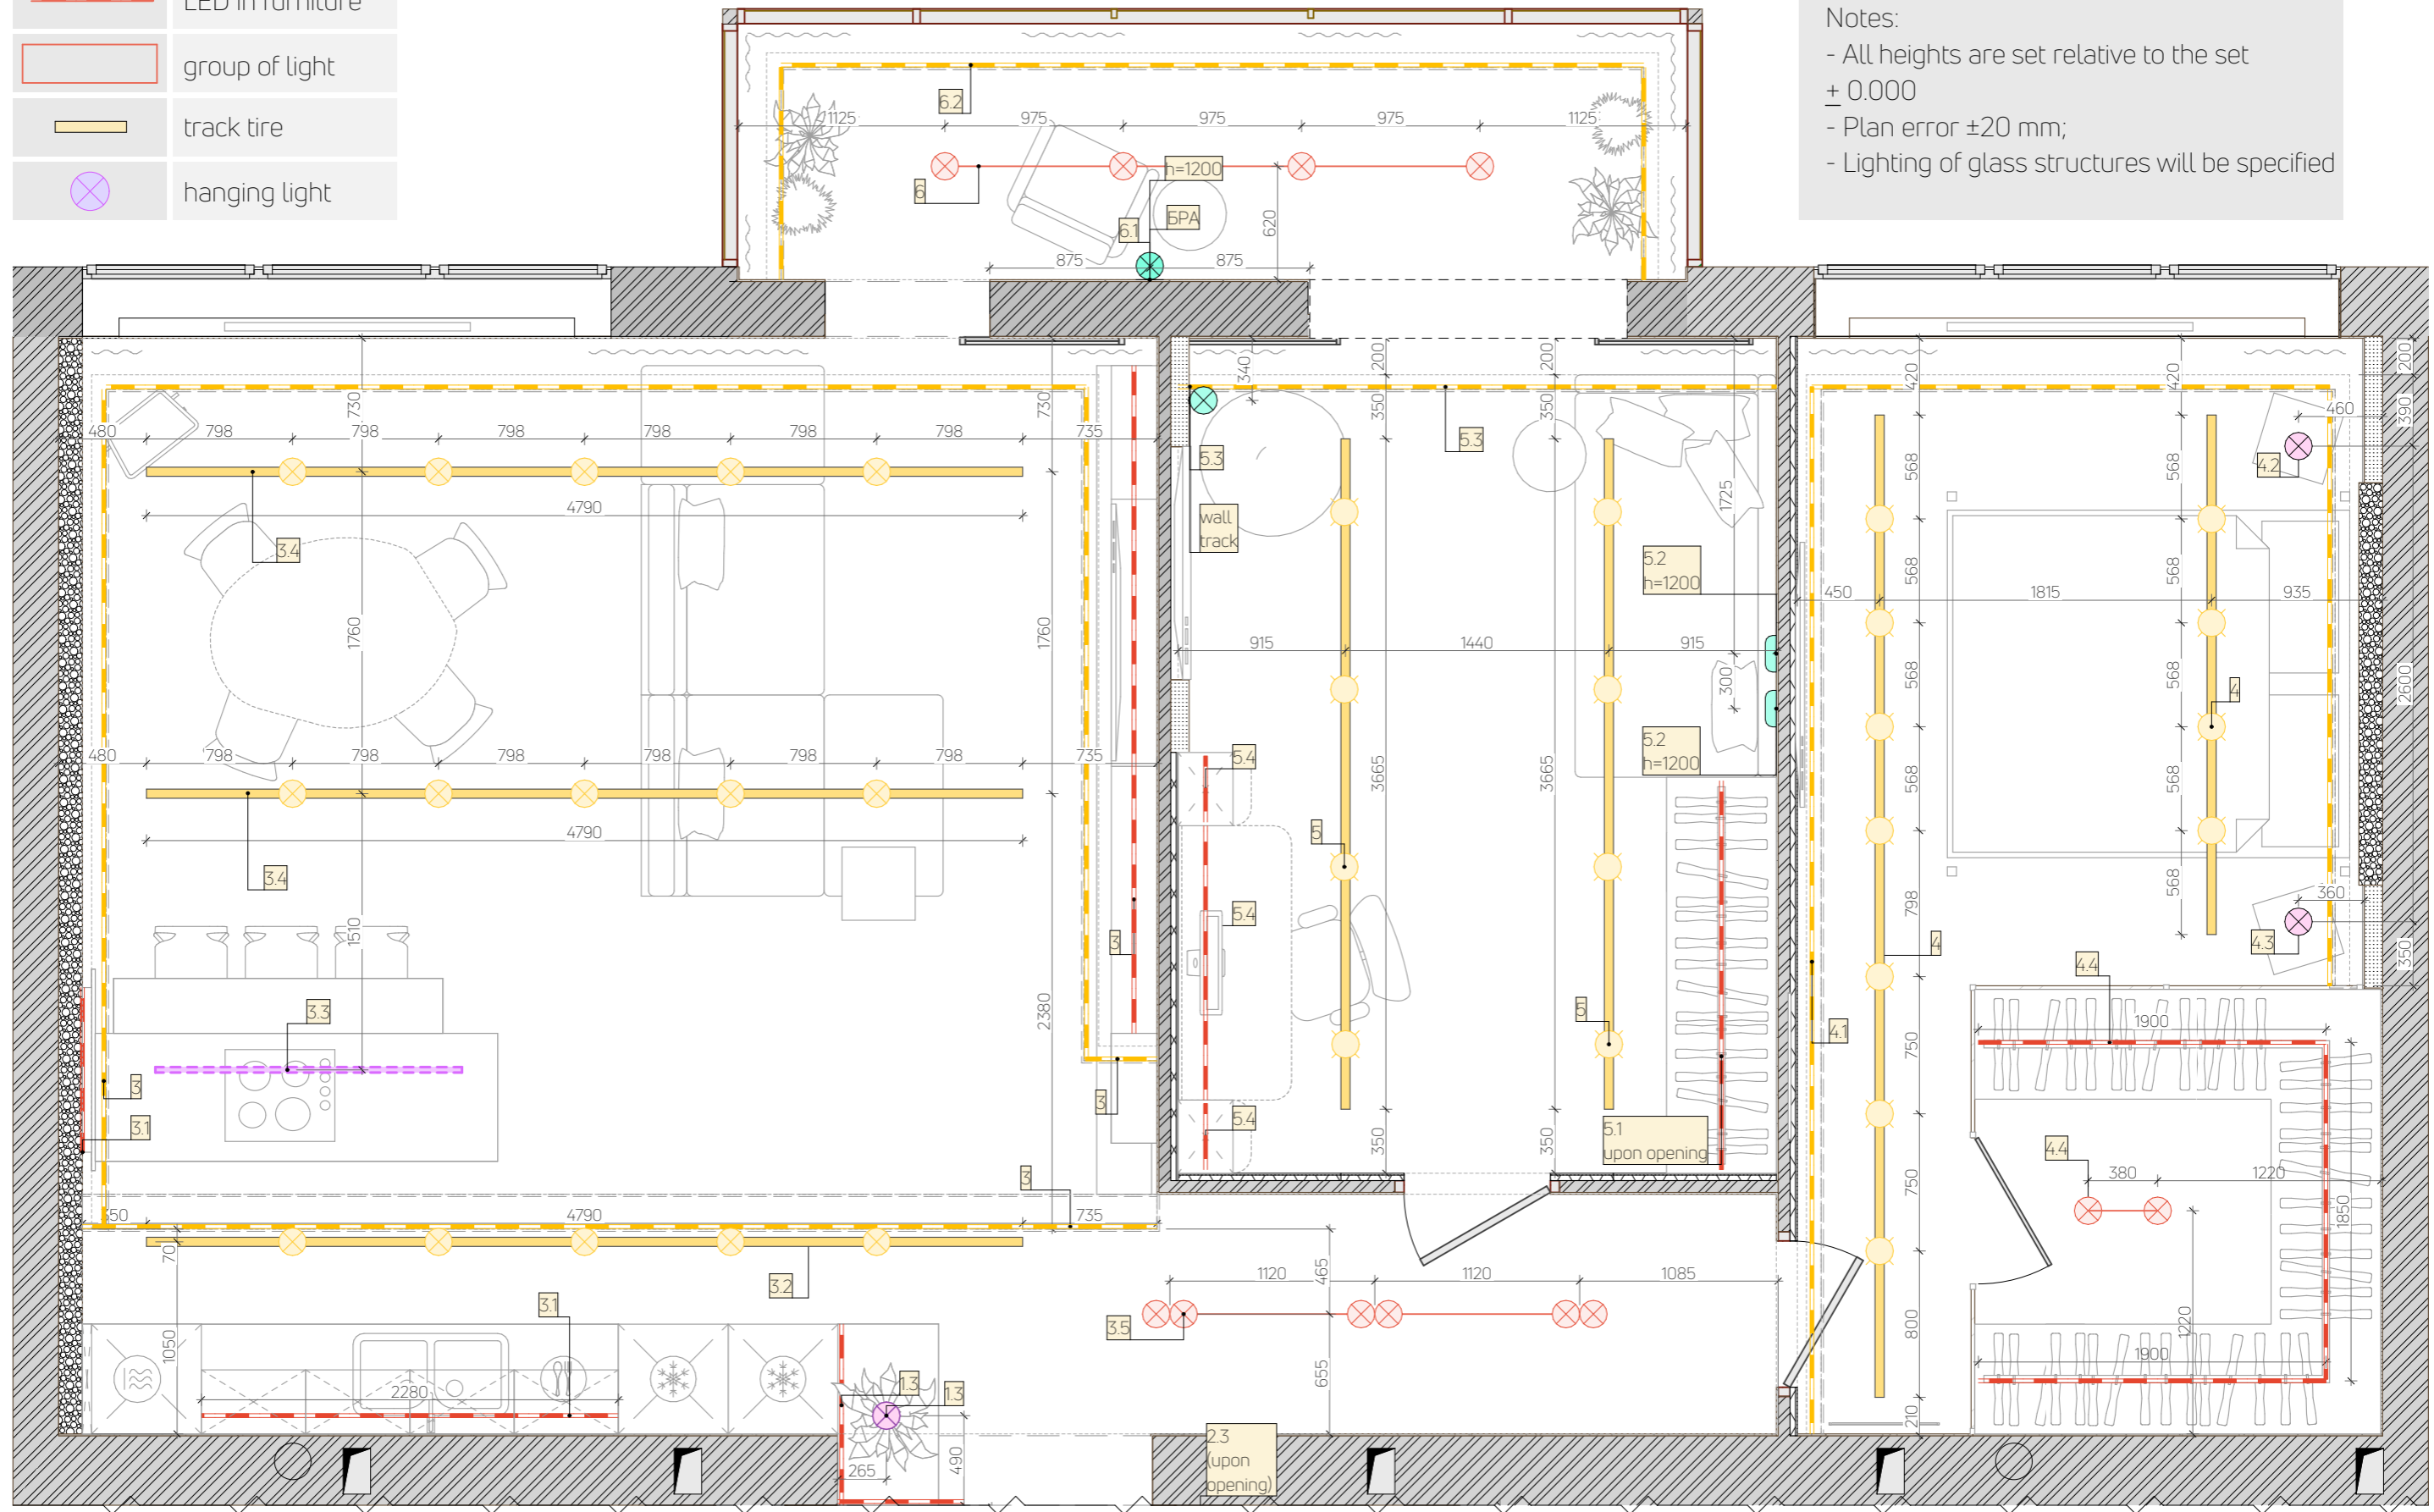

Legend	
	LED in the ceiling
	LED in furniture
	group of light
	track tire
	point mortise light
	hanging light
	track point light

Notes:

- All heights are set relative to the set + 0.000
- Plan error ± 20 mm;
- Lighting of glass structures will be specified

Legend		point mortise
		track point
		LED in furniture
		group of light
		track tire
		hanging light

Notes:
 - All heights are set relative to the set ± 0.000
 - Plan error ± 20 mm;
 - Lighting of glass structures will be specified

Legend

	LED in the ceiling
	LED in furniture
	group of light
	track tire
	point mortise light
	hanging light
	track point light

Notes:

- All heights are set relative to the set + 0.000
- Plan error ±20 mm;
- Lighting of glass structures will be specified