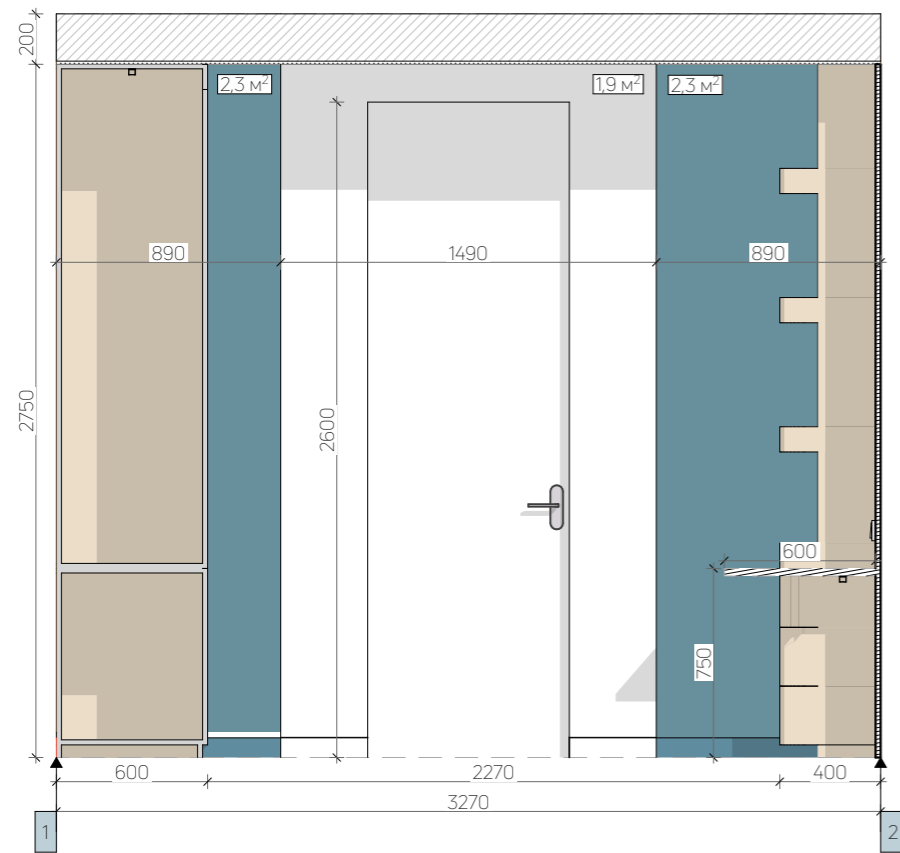

white paint - 1,9 m²

mirror/glass

like a tree (optional)

blue paint - 9,3 m²

gray paint - 7,2 m²