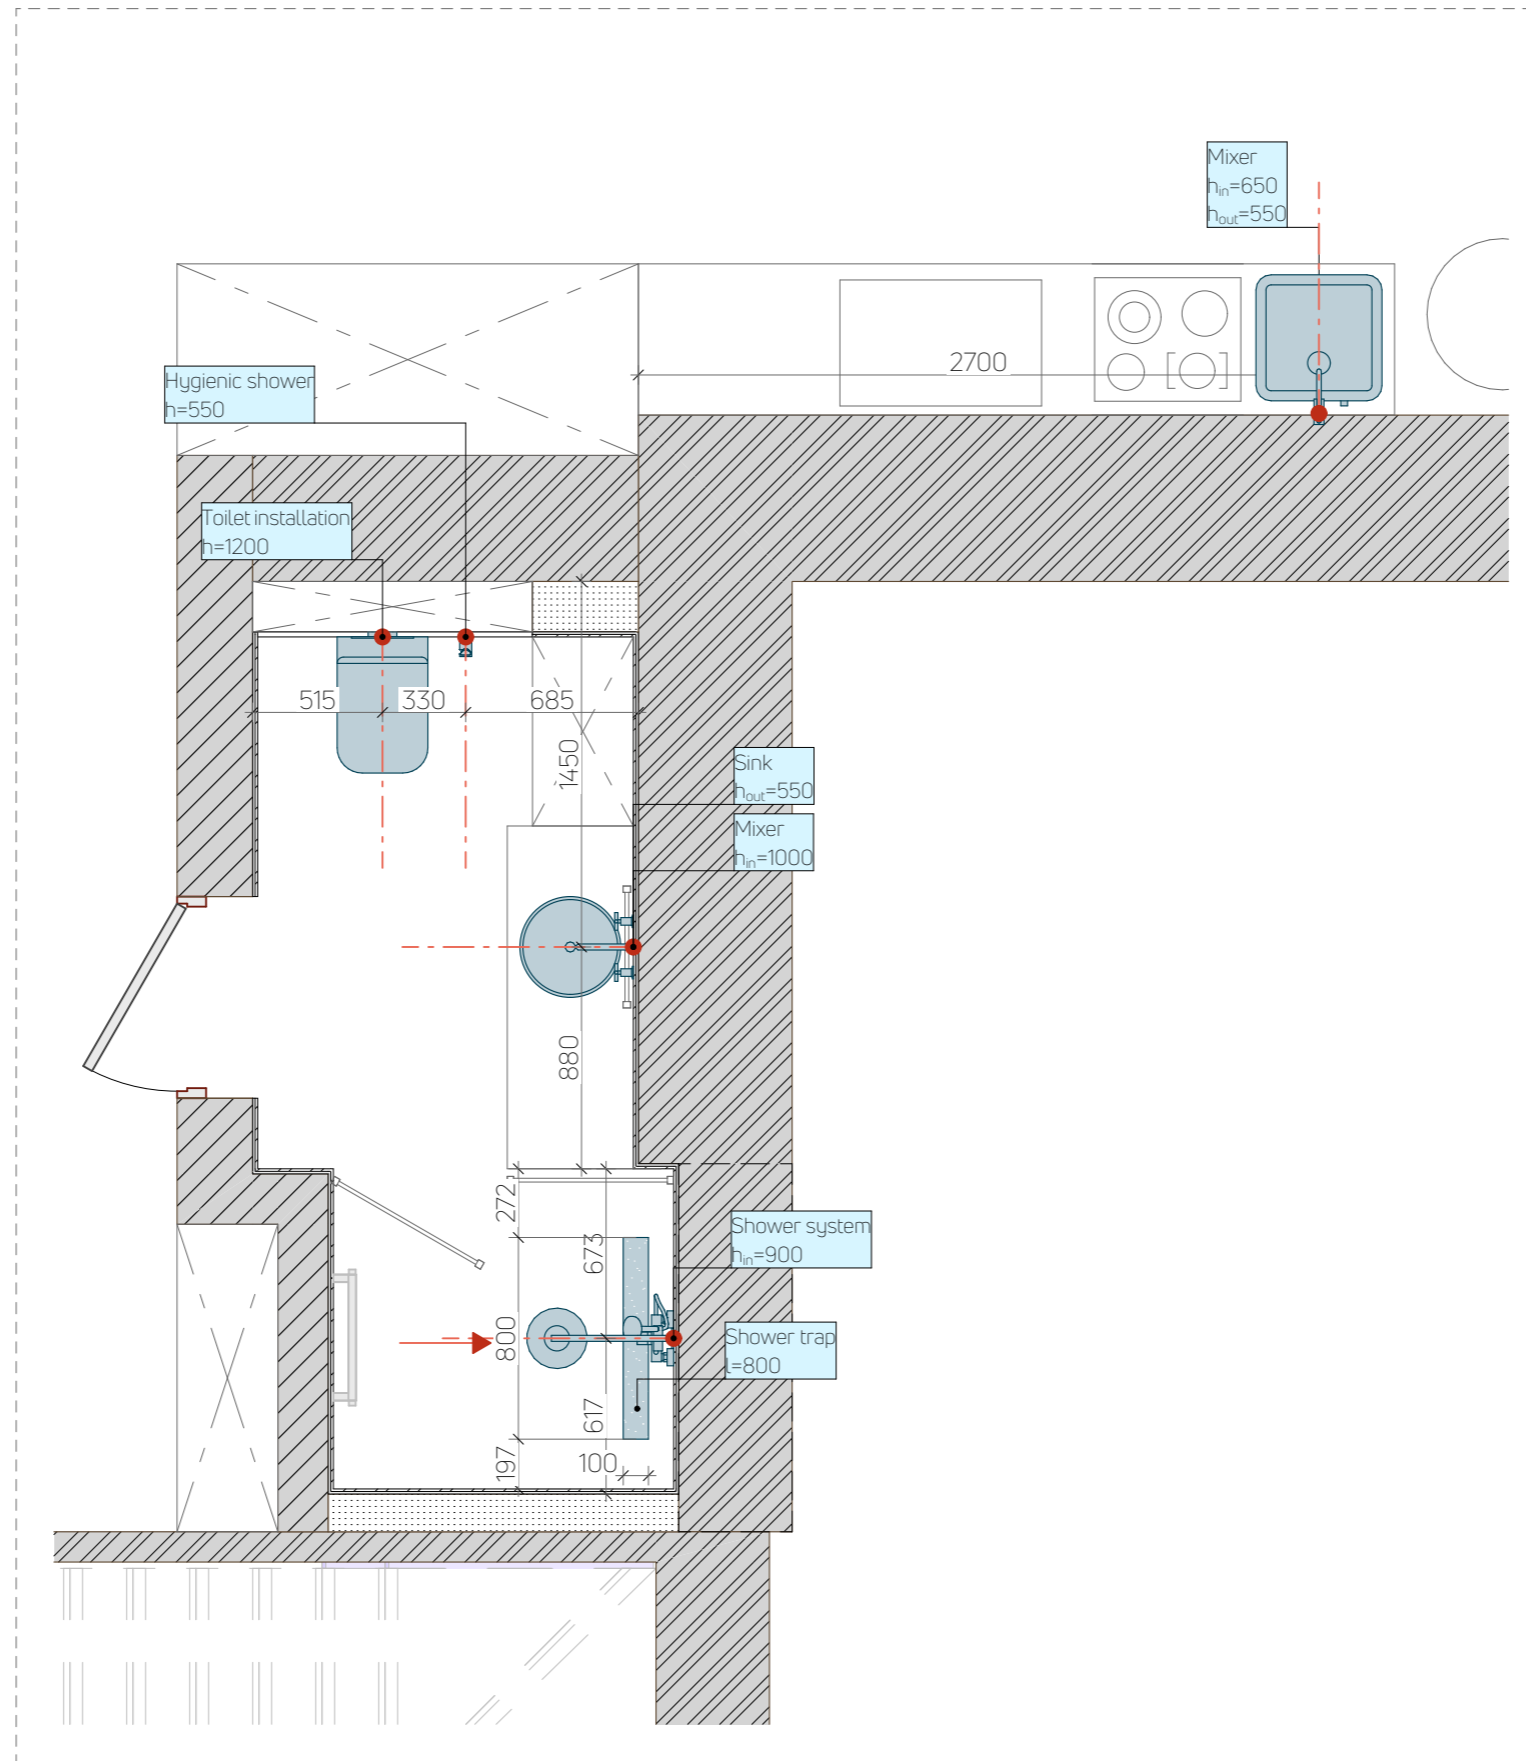

Notes:
 - All heights are set relative to the set + 0.000 terraces.
 - Plan error ±50 mm;

Legend	
	LED in the ceiling
	LED in furniture
	group of light
	track tire
	point mortise light
	built into the floor light
	wall/street sconce
	decorative sphere

The diagram of binding blocks of switches and sockets:

Notes:
 - All heights are set relative to the given + 0.000
 - Plan error ±20 mm;

Legend	
	niche in plasterboard
	rosette
	one-key and two-key switch
	pass-through one-key and two-key switch
	turn off all the lights
	Internet
	equipment outlet (220 V)
	lighting outlet in the ceiling
	furniture lighting outlet
	floor lighting outlet

PLUMBING TERRACE

1:30

Legend	
	heater
	walls (bricks)
	walls (aerated concrete)
	binding of devices

Notes:

- Plan error ± 20 mm;
- All sizes should be checked and specified locally.
- Check the heights of the outputs of the correspondingly selected sanitary appliances.