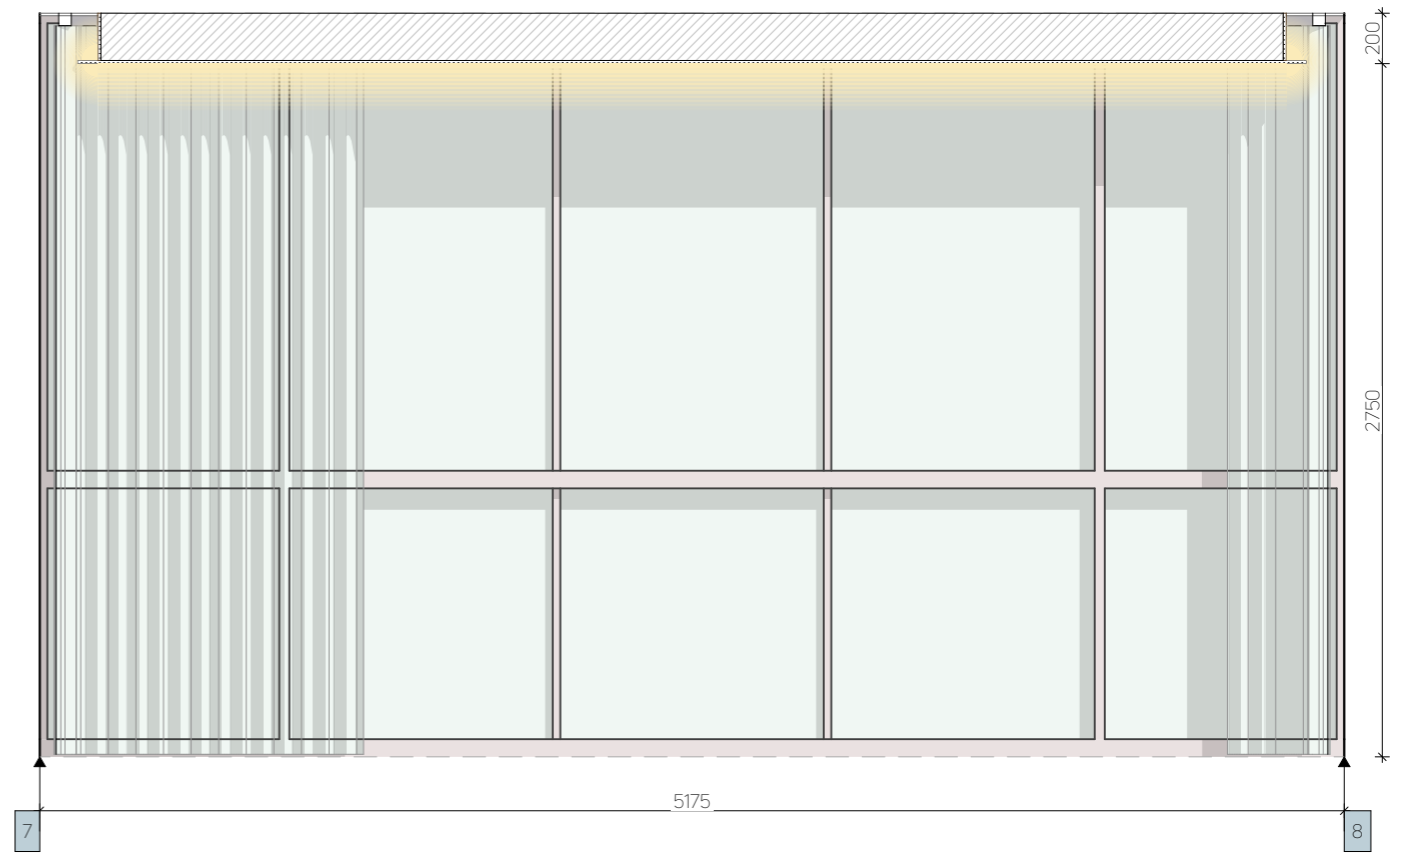

white paint - 1,9 m²

mirror/glass

like a tree (optional)

blue paint - 9,3 m²

gray paint - 7,2 m²