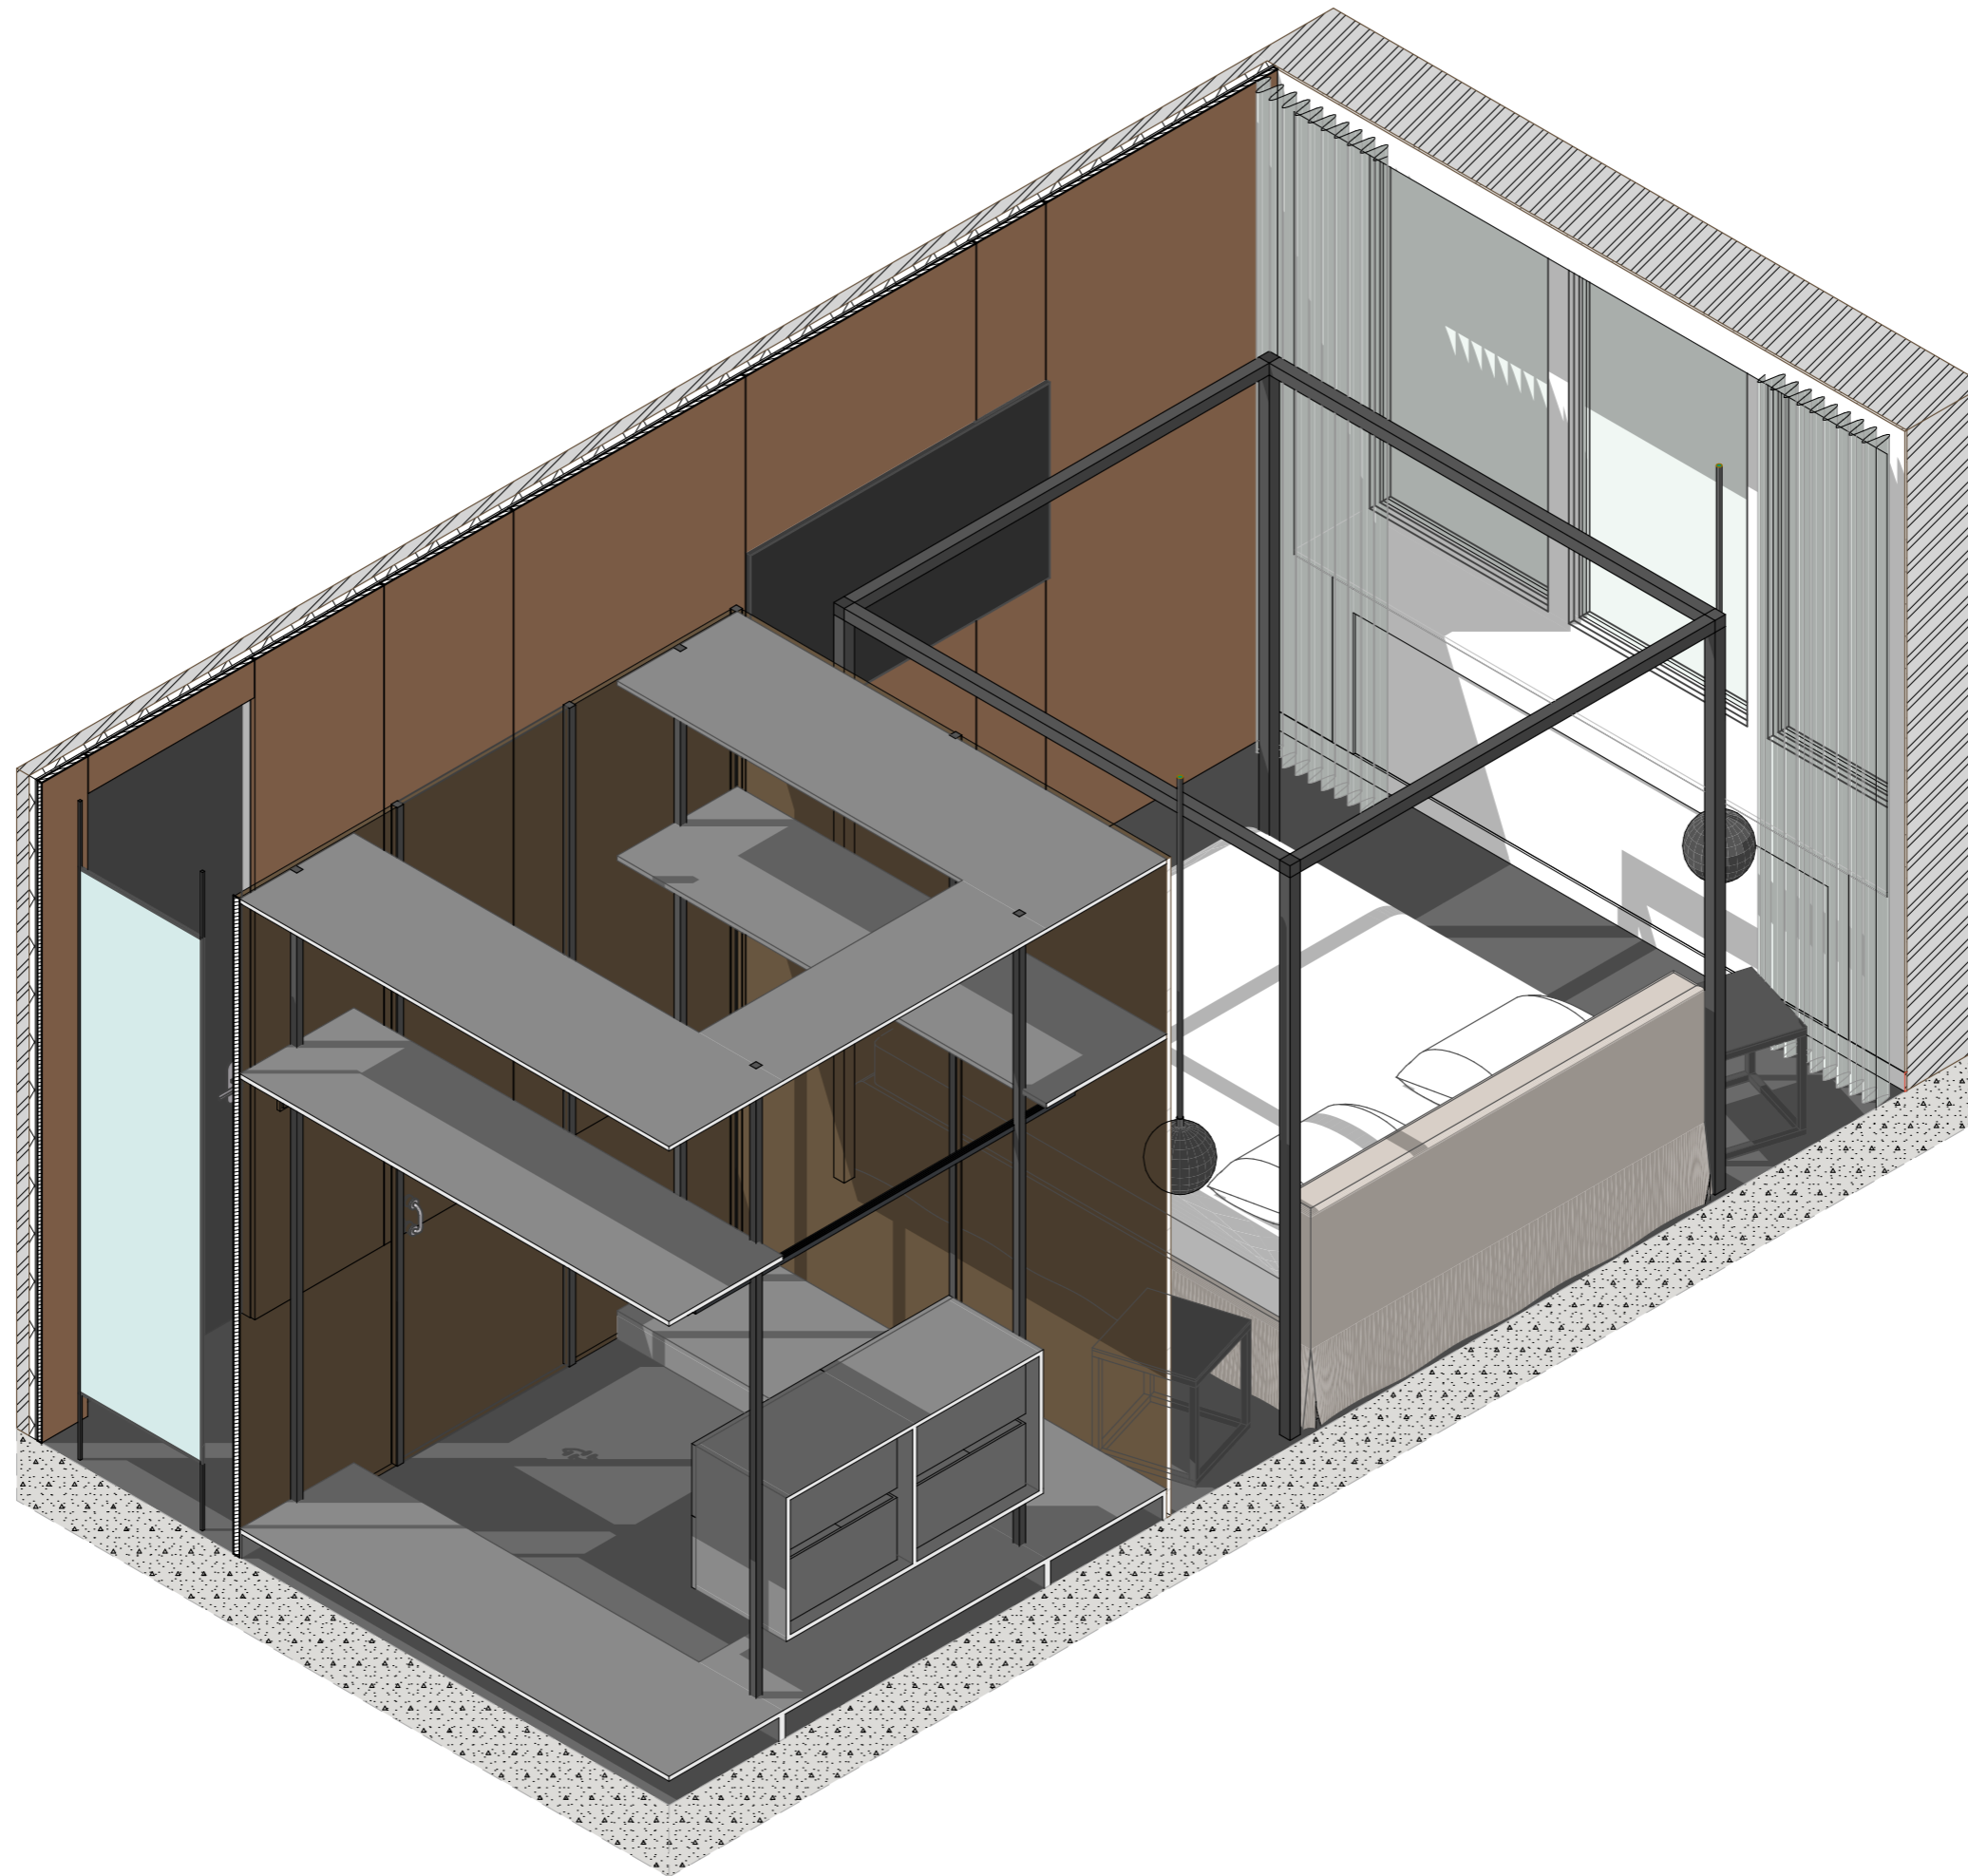

Legend	
	walls (bricks)
	walls (plasterboard)
	washer and dryer
	boiler 120 L.
	refrigerator
	oven

Notes:

- Plan error ±20 mm;
- All sizes should be checked and specified locally.

Legend	
	heater
	walls (bricks)
	walls (aerated concrete)
	washer and dryer
	boiler 120 L.
	dishwashers
	binding of devices