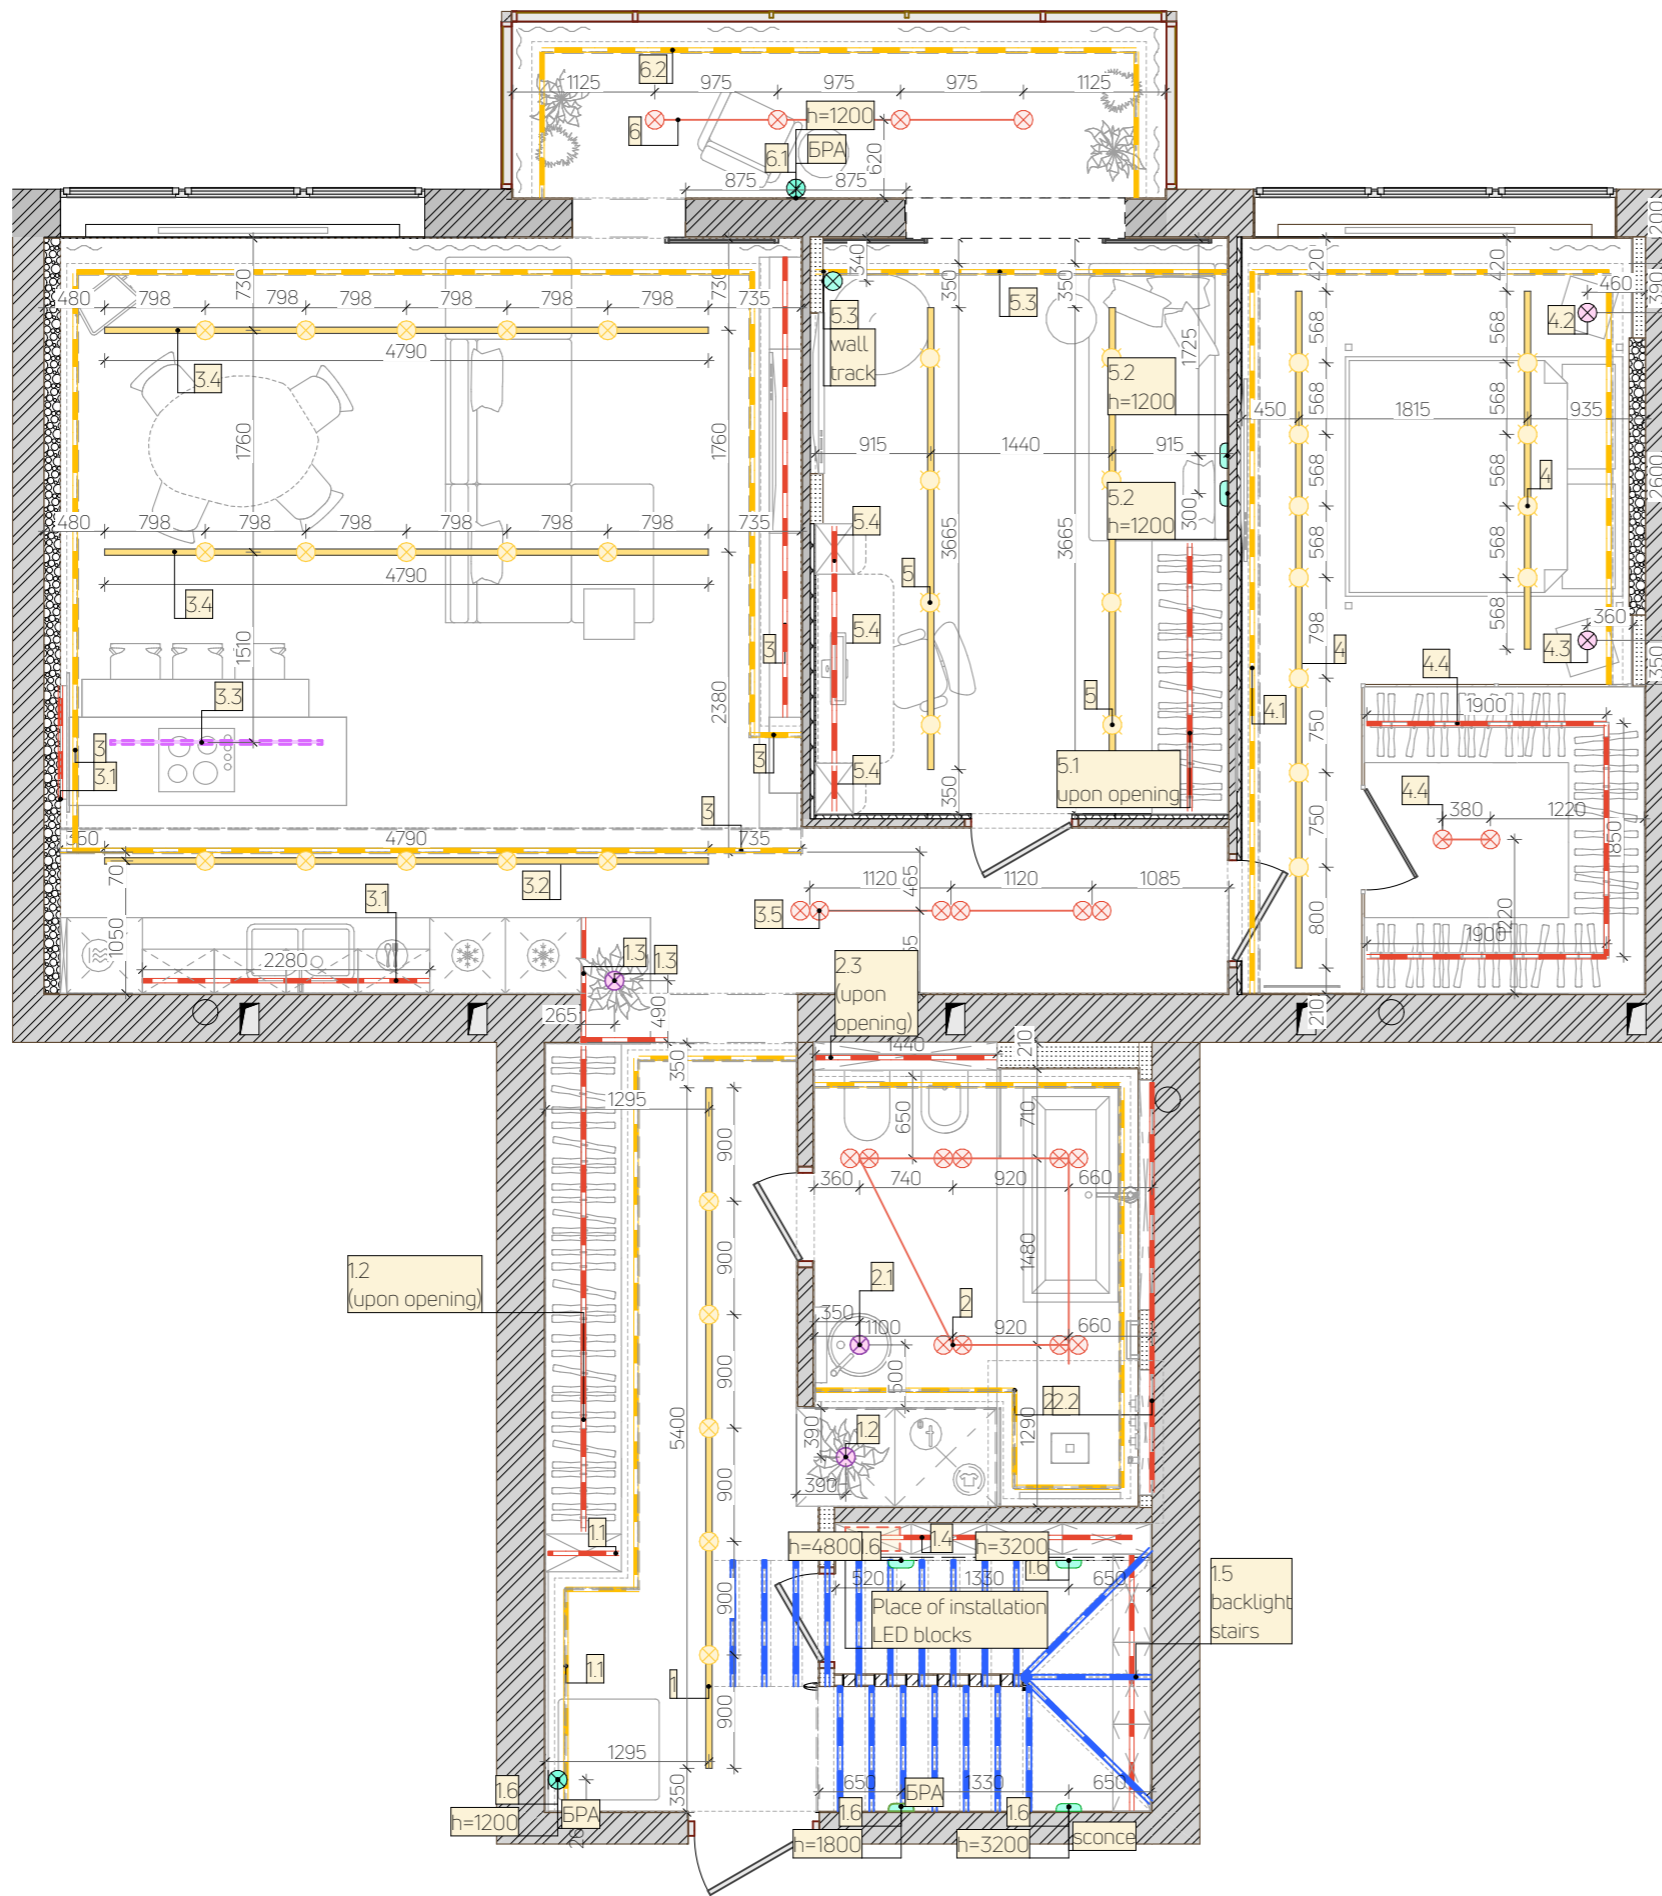

Legend	
	LED in the ceiling
	LED in furniture
	group of light
	track tire
	point mortise light
	hanging light
	track point light

Notes:

- All heights are set relative to the set + 0.000
- Plan error ± 20 mm;
- Lighting of glass structures will be specified

Legend		point mortise
		track point
		LED in furniture
		group of light
		track tire
		hanging light

Notes:
 - All heights are set relative to the set ± 0.000
 - Plan error ± 20 mm;
 - Lighting of glass structures will be specified