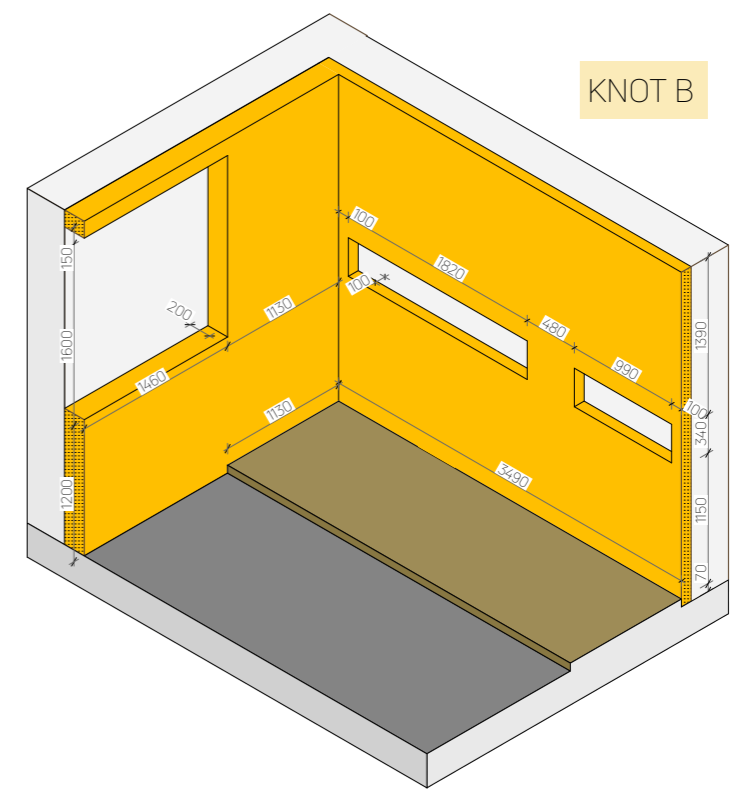

Notes:
 - Plan error ± 30 mm;
 - All sizes should be checked and specified locally.

Legend

	walls (brick) - existing
	walls (bricks) - new
	walls (plasterboard) - new
	podium
	glass constructions

Notes:

- Plan error ±30 mm;
- All sizes should be checked and specified locally.
- Do not bring the layer of plaster to the floor in the places where the hidden plinth is installed. (see sheet 3.15 FLOOR PLAN)