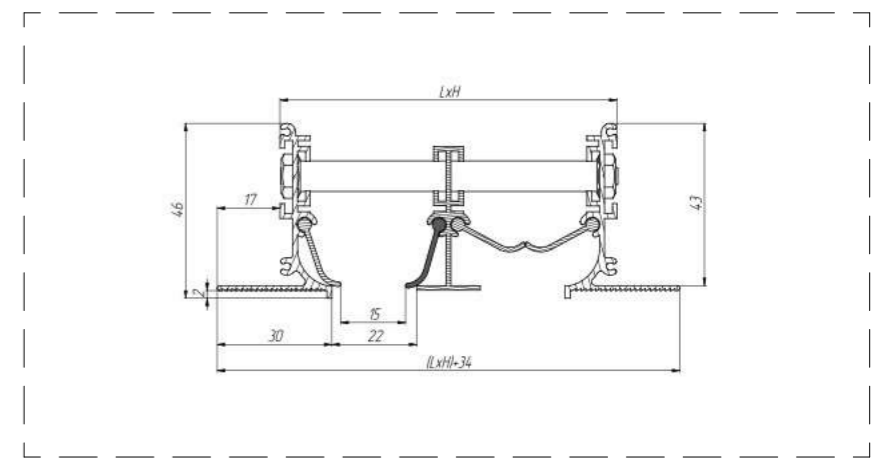

Legend	
	ventilation channel
	ceil fan
	diffuser OUT
	diffuser IN
	duct ventilation unit

Notes:

- All heights are given relative to the clean floor;
- Plan error ± 20 mm;
- Clarify all conclusions according to the selected devices;
- Place the inspection hatch clearly under the duct ventilation unit.

Cut