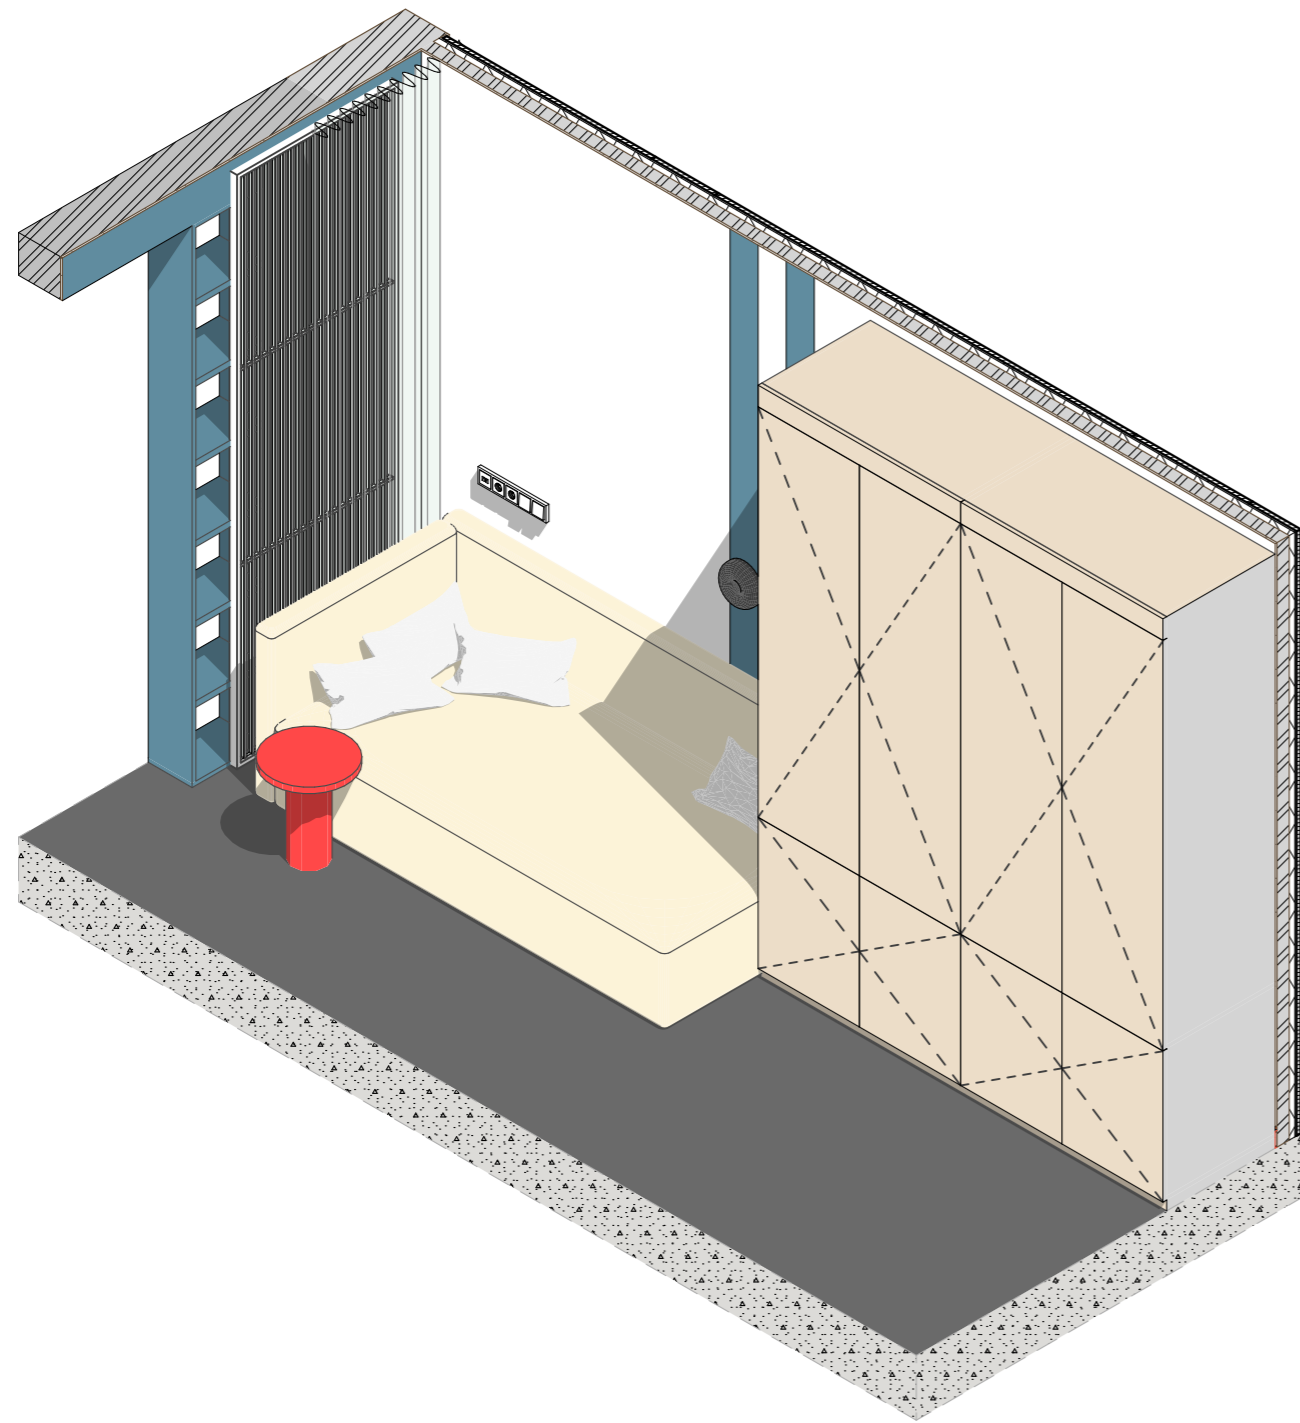

Legend	
	walls (bricks)
	walls (plasterboard)
	washer and dryer
	boiler 120 L.
	refrigerator
	oven

Notes:

- Plan error ±20 mm;
- All sizes should be checked and specified locally.

Legend	
	heater
	walls (bricks)
	walls (aerated concrete)
	washer and dryer
	boiler 120 L.
	dishwashers
	binding of devices