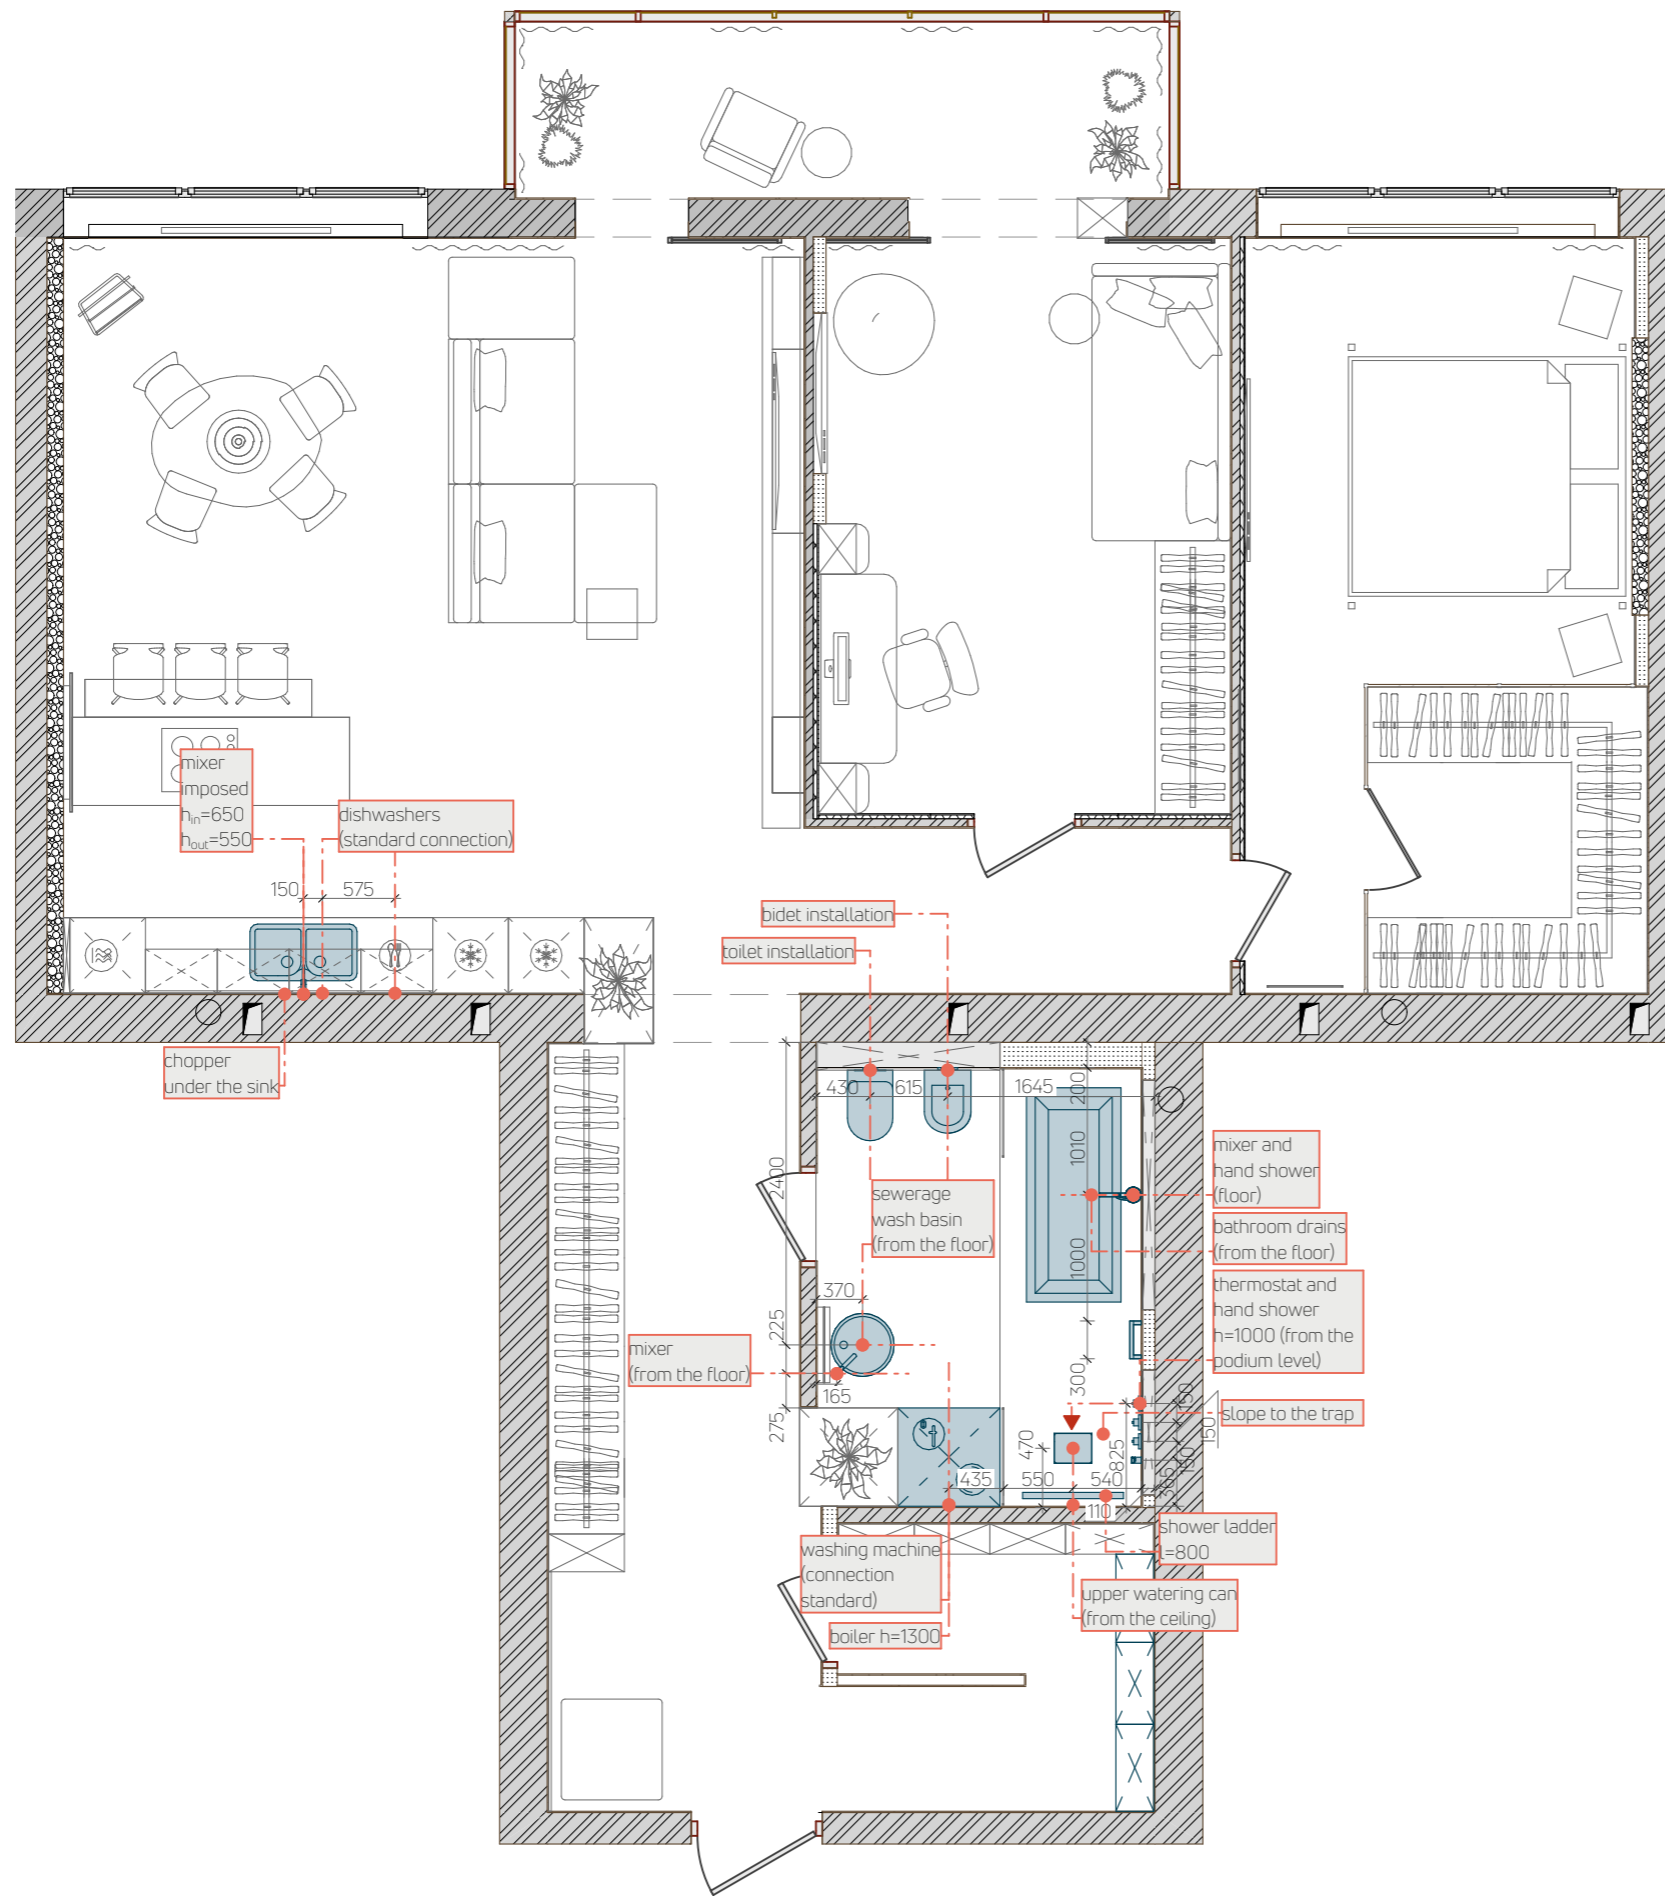

Explanation of premises		
№	Name	Area
1	Hall-corridor	20,2
1.1	Pantry	5,6
2	WC	9,5
3	Kitchen-living room	34,5
4	Children's room with a balcony	23,2
5	Main bedroom	13,8
5.1	Wardrobe	5,4
Загальна площа		112,2 м ²

Legend	
	walls (bricks)
	walls (plasterboard)
	washer and dryer
	boiler 120 L.
	refrigerator
	oven

Notes:

- Plan error ±20 mm;
- All sizes should be checked and specified locally.

Legend	
	heater
	walls (bricks)
	walls (aerated concrete)
	washer and dryer
	boiler 120 L.
	dishwashers
	binding of devices