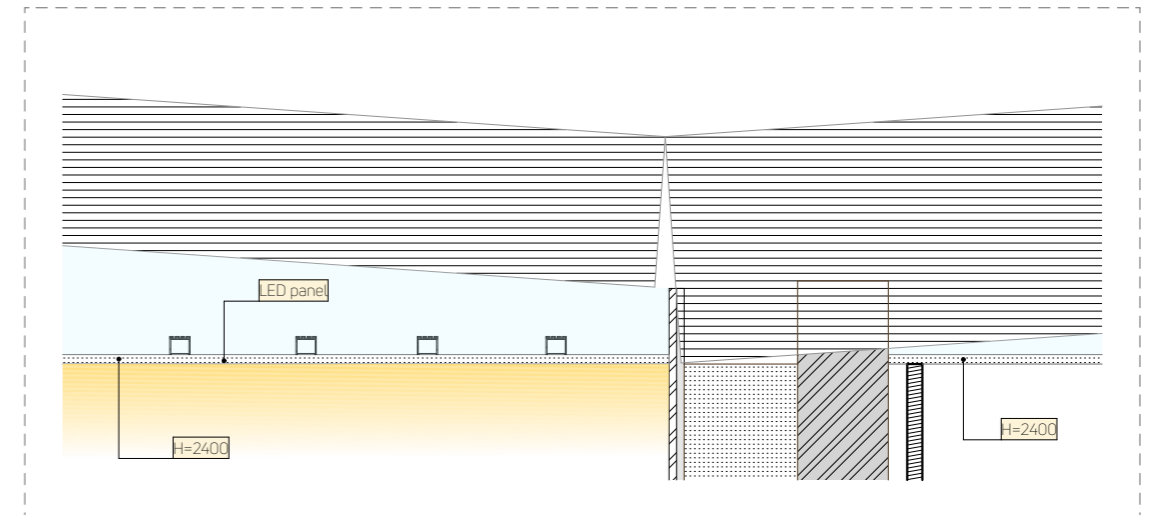

Notes:

- All heights are set relative to the set + 0.000 terraces.
- Plan error ± 30 mm;