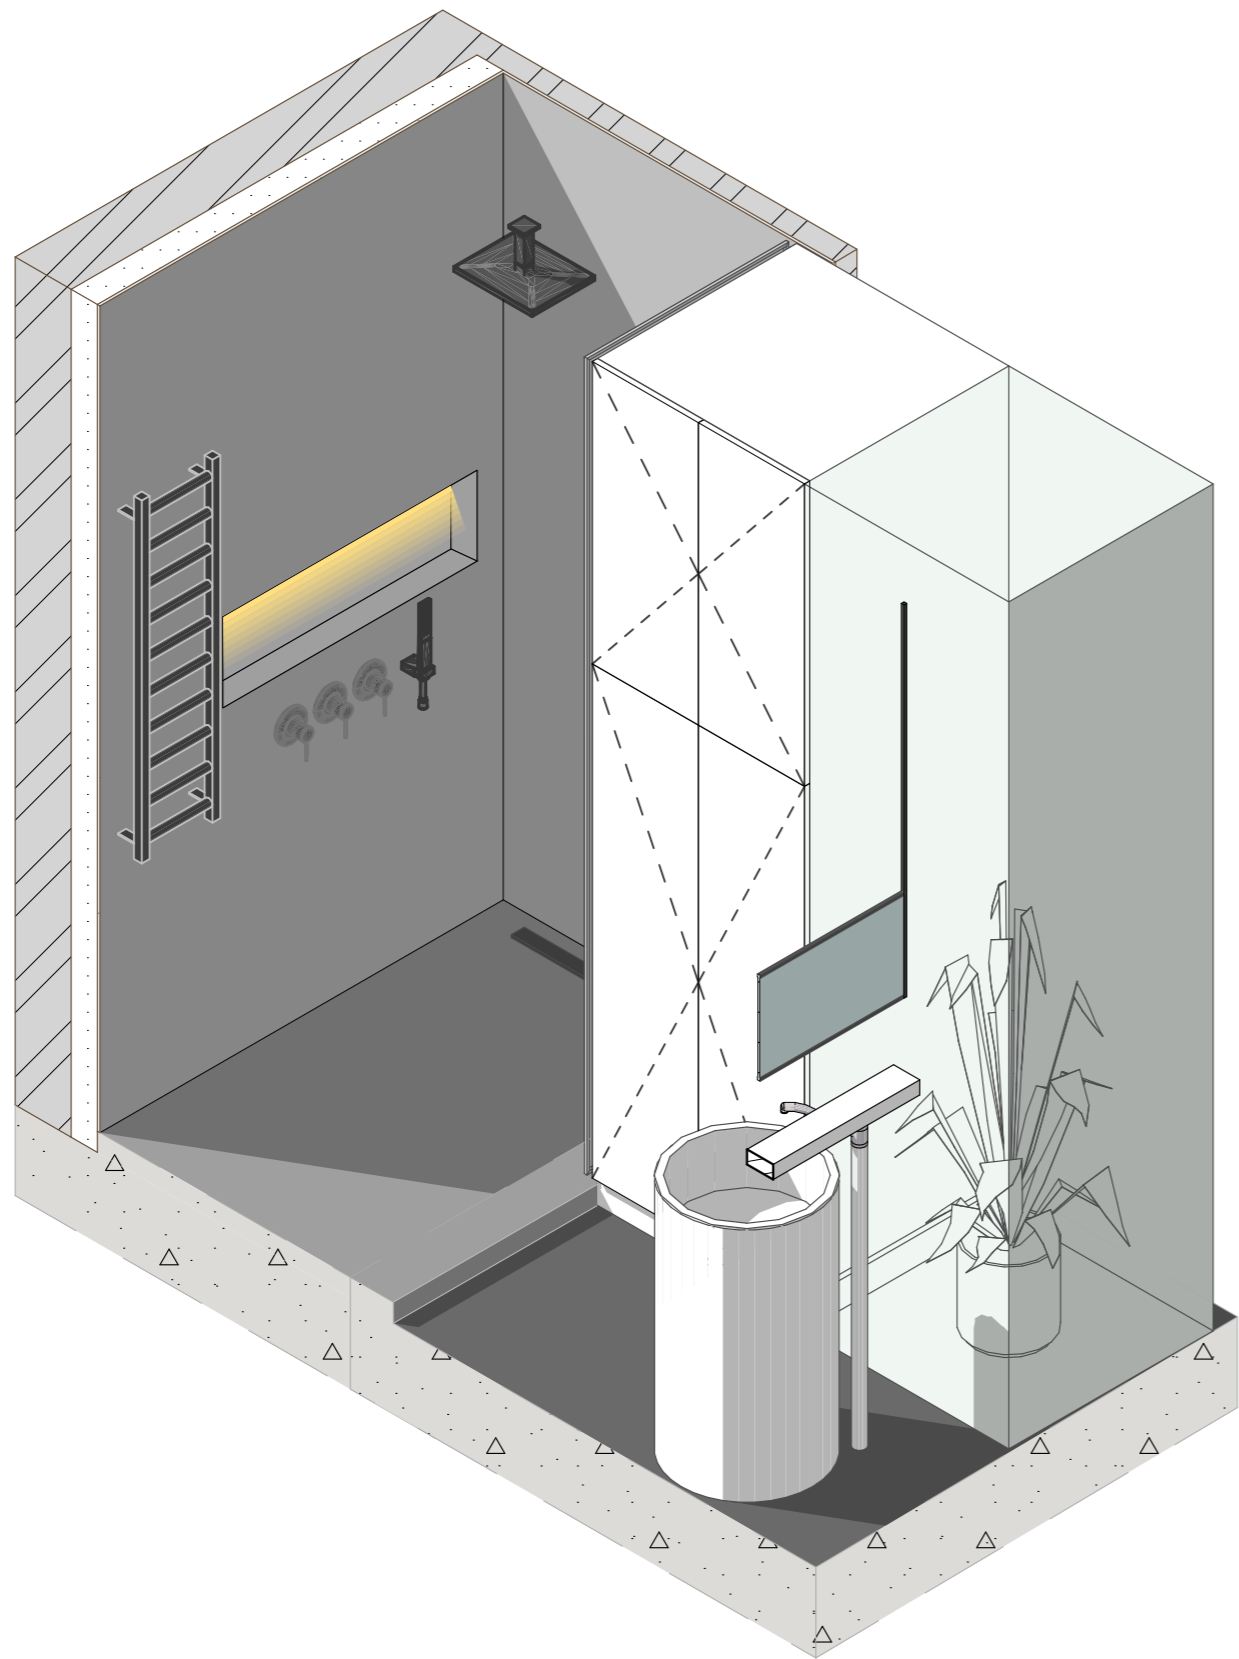

Legend	
	walls (bricks)
	walls (plasterboard)
	washer and dryer
	boiler 120 L.
	refrigerator
	oven

Notes:

- Plan error ±20 mm;
- All sizes should be checked and specified locally.

Legend	
	heater
	walls (bricks)
	walls (aerated concrete)
	washer and dryer
	boiler 120 L.
	dishwashers
	binding of devices