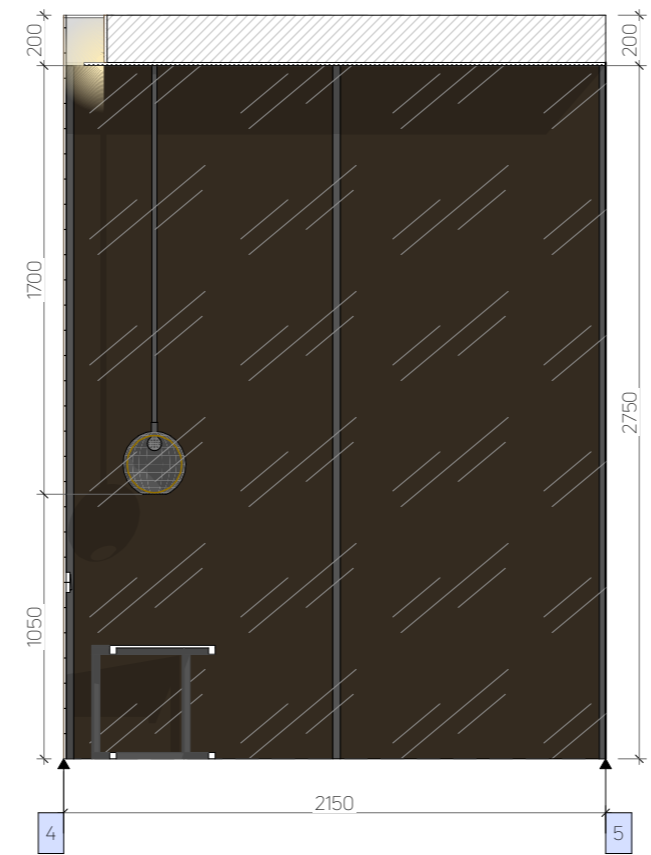

white paint - 1,9 m²

mirror/glass

like a tree (optional)

blue paint - 9,3 m²

gray paint - 7,2 m²

white paint - 5,8 m²
 blue paint - 3,1 m²
 gray paint - 2,0 m²

- white paint - 5,8 m²
- mirror/glass
- CLEAF Poro noche/Poro noche LS14 - 15,6 m²
- graphite/bronze glass
- Gypsum wall (stone texture)