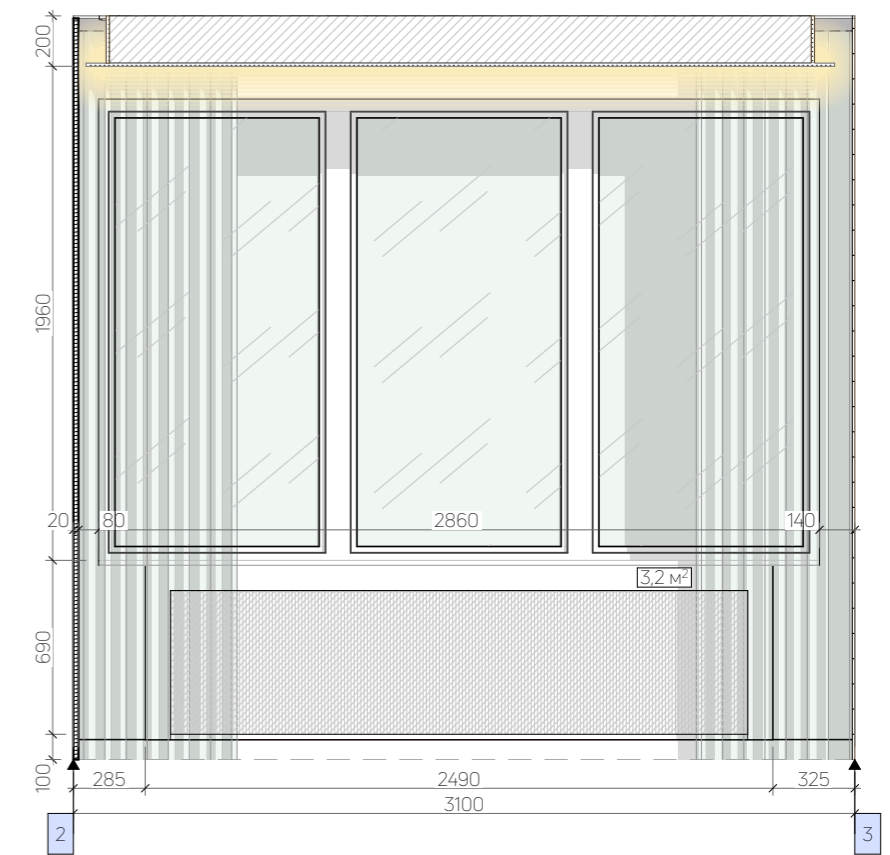

white paint - 1,9 m²

mirror/glass

like a tree (optional)

blue paint - 9,3 m²

gray paint - 7,2 m²

white paint - 5,8 m²
 blue paint - 3,1 m²
 gray paint - 2,0 m²

- white paint - 5,8 m²
- mirror/glass
- CLEAF Poro noche/Poro noche LS14 - 15,6 m²
- graphite/bronze glass
- Gypsum wall (stone texture)