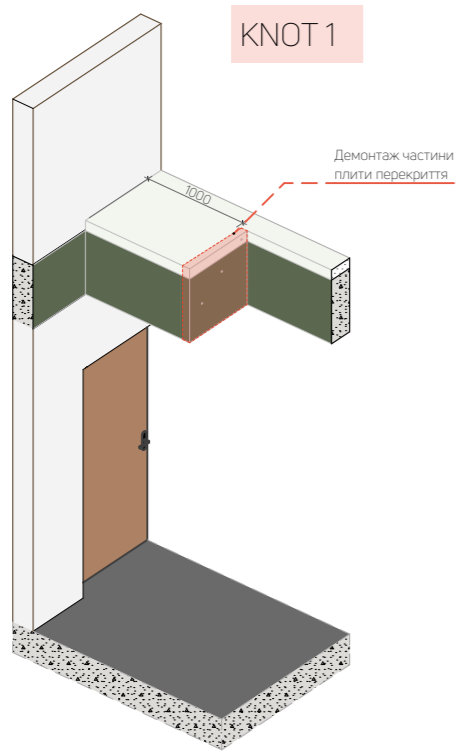

Legend	
	walls (bricks)
	sewer riser
	ventilation channel

Notes:
 - Plan error ±20 mm;
 - All sizes should be checked and specified locally.

Legend	
	heater
	walls (bricks)
	walls (aerated concrete)
	removable elements

Notes:
 - Plan error ± 30 mm;
 - All sizes should be checked and specified locally.

Legend

	walls (brick) - existing
	walls (bricks) - new
	walls (plasterboard) - new
	podium
	glass constructions

Notes:

- Plan error ±30 mm;
- All sizes should be checked and specified locally.
- Do not bring the layer of plaster to the floor in the places where the hidden plinth is installed. (see sheet 3.15 FLOOR PLAN)