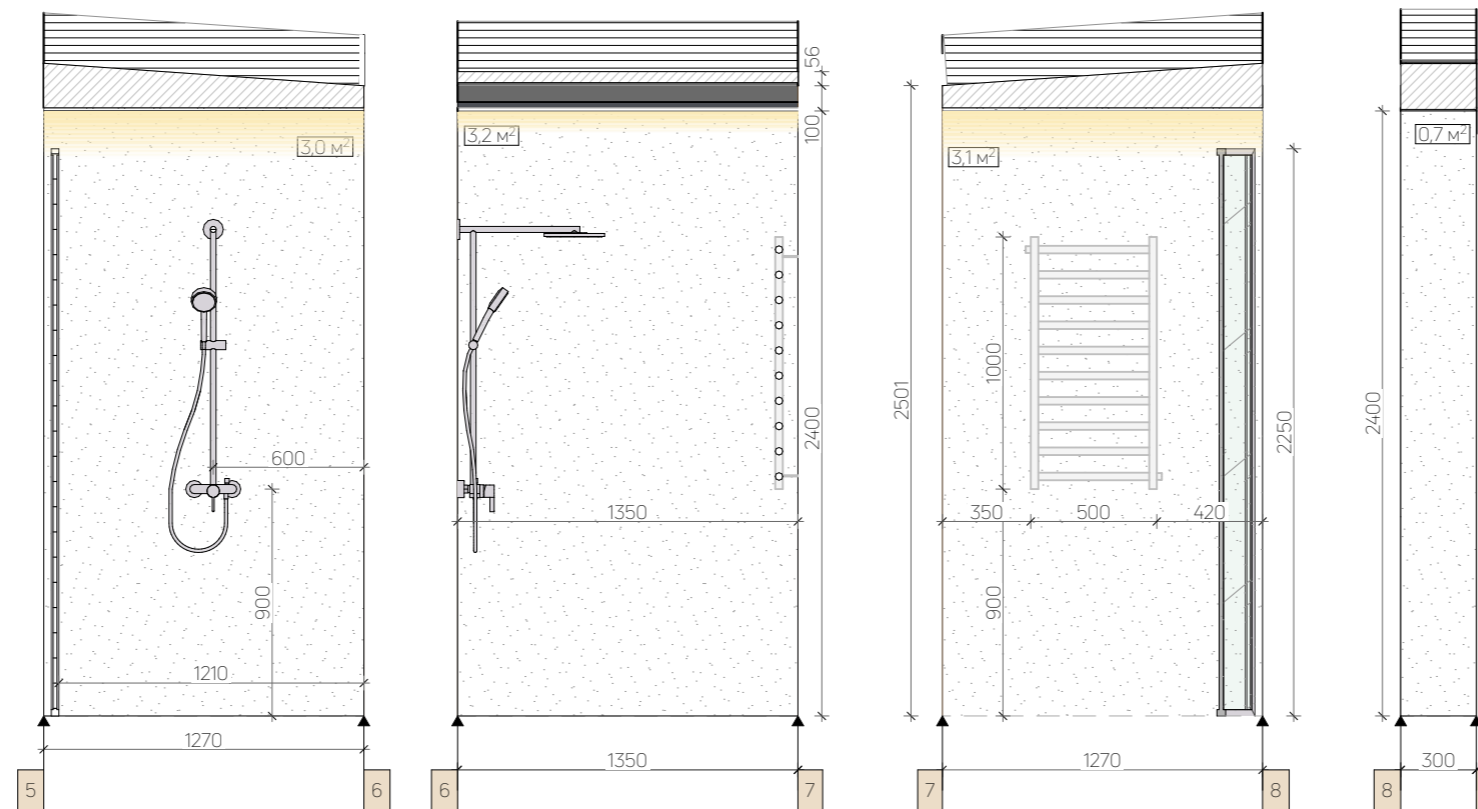

Legend	
	Microcement - 7.7 m ²
	Lawn - 26.2 m ²
	Terrace board - 60 m ²
	Terrace tiles - 44 m ²

TERRACE LAYOUT

1:30

Legend

1	→	layout mark
---	---	-------------

 CLEAF Okobo/Maloja S158 19,3 m²

 CLEAF Okobo/Maloja S158 27 m²