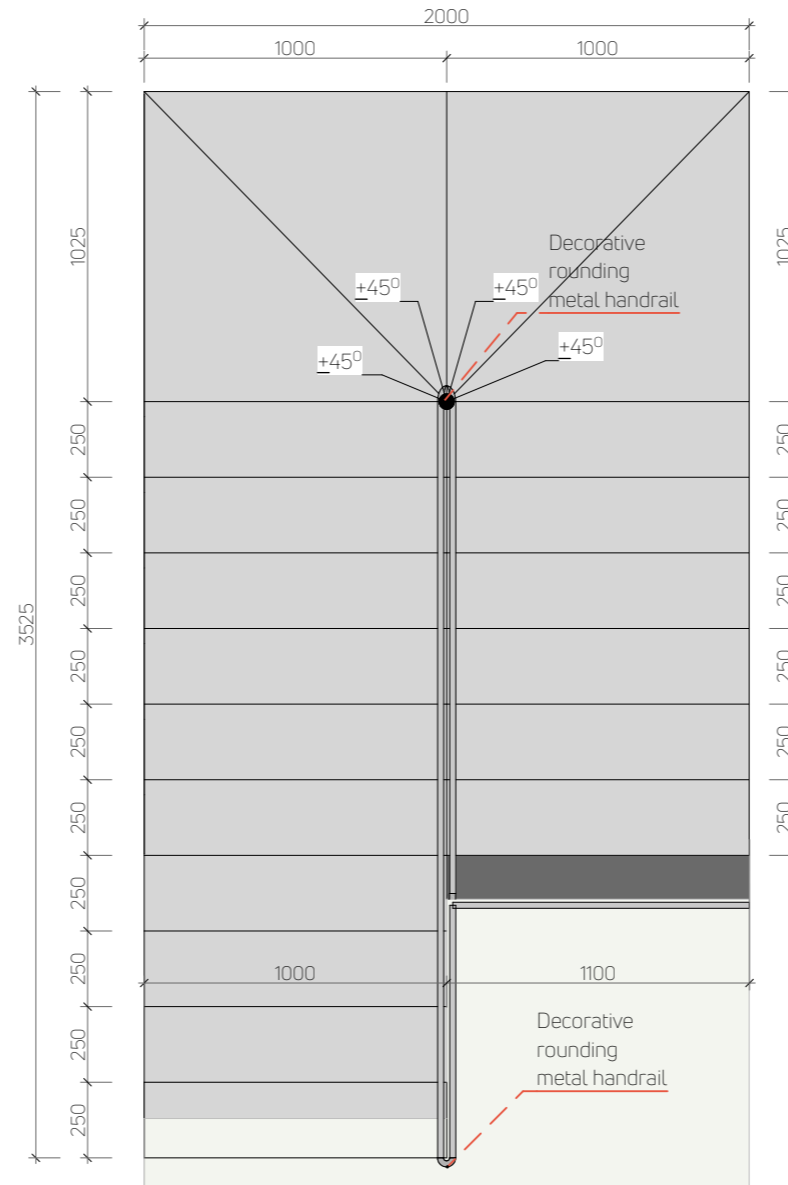

Notes:
 - Plan error ± 30 mm;
 - All sizes should be checked and specified locally.

Legend

	walls (brick) - existing
	walls (bricks) - new
	walls (plasterboard) - new
	podium
	glass constructions

Notes:

- Plan error ±30 mm;
- All sizes should be checked and specified locally.
- Do not bring the layer of plaster to the floor in the places where the hidden plinth is installed. (see sheet 3.15 FLOOR PLAN)

ARTIFICIAL PLANT 2

ARTIFICIAL PLANT 1

AXONOMETRY 1

AXONOMETRY 2

BACK VIEW

PLAN AT THE +4,000 MARK

PLAN AT THE +2,000 MARK

SIDE AND FRONT VIEW

Explanation of premises		
№	Name	Area
1	Hall-corridor	20,2
1.1	Pantry	5,6
2	WC	9,5
3	Kitchen-living room	34,5
4	Children's room with a balcony	23,2
5	Main bedroom	13,8
5.1	Wardrobe	5,4
Загальна площа		112,2 м ²