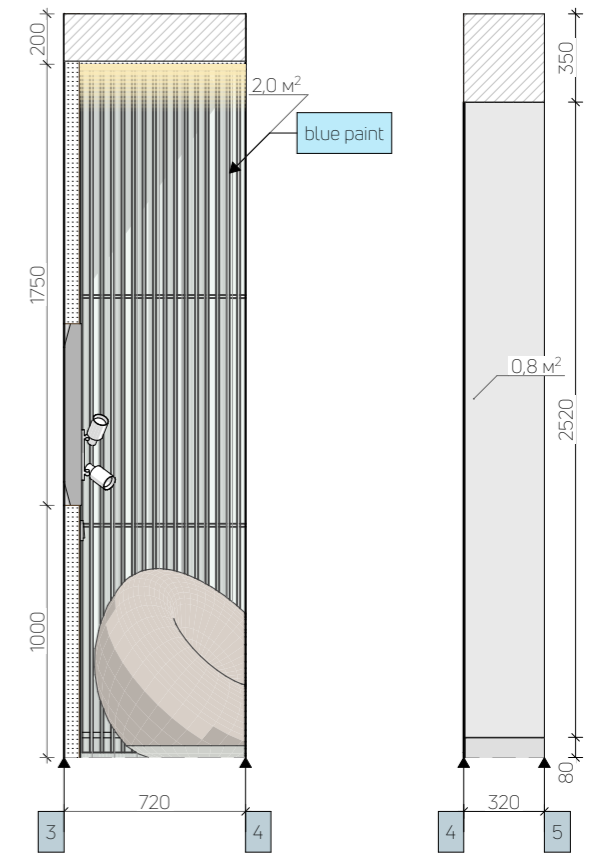

white paint - 1,9 m²

mirror/glass

like a tree (optional)

blue paint - 9,3 m²

gray paint - 7,2 m²