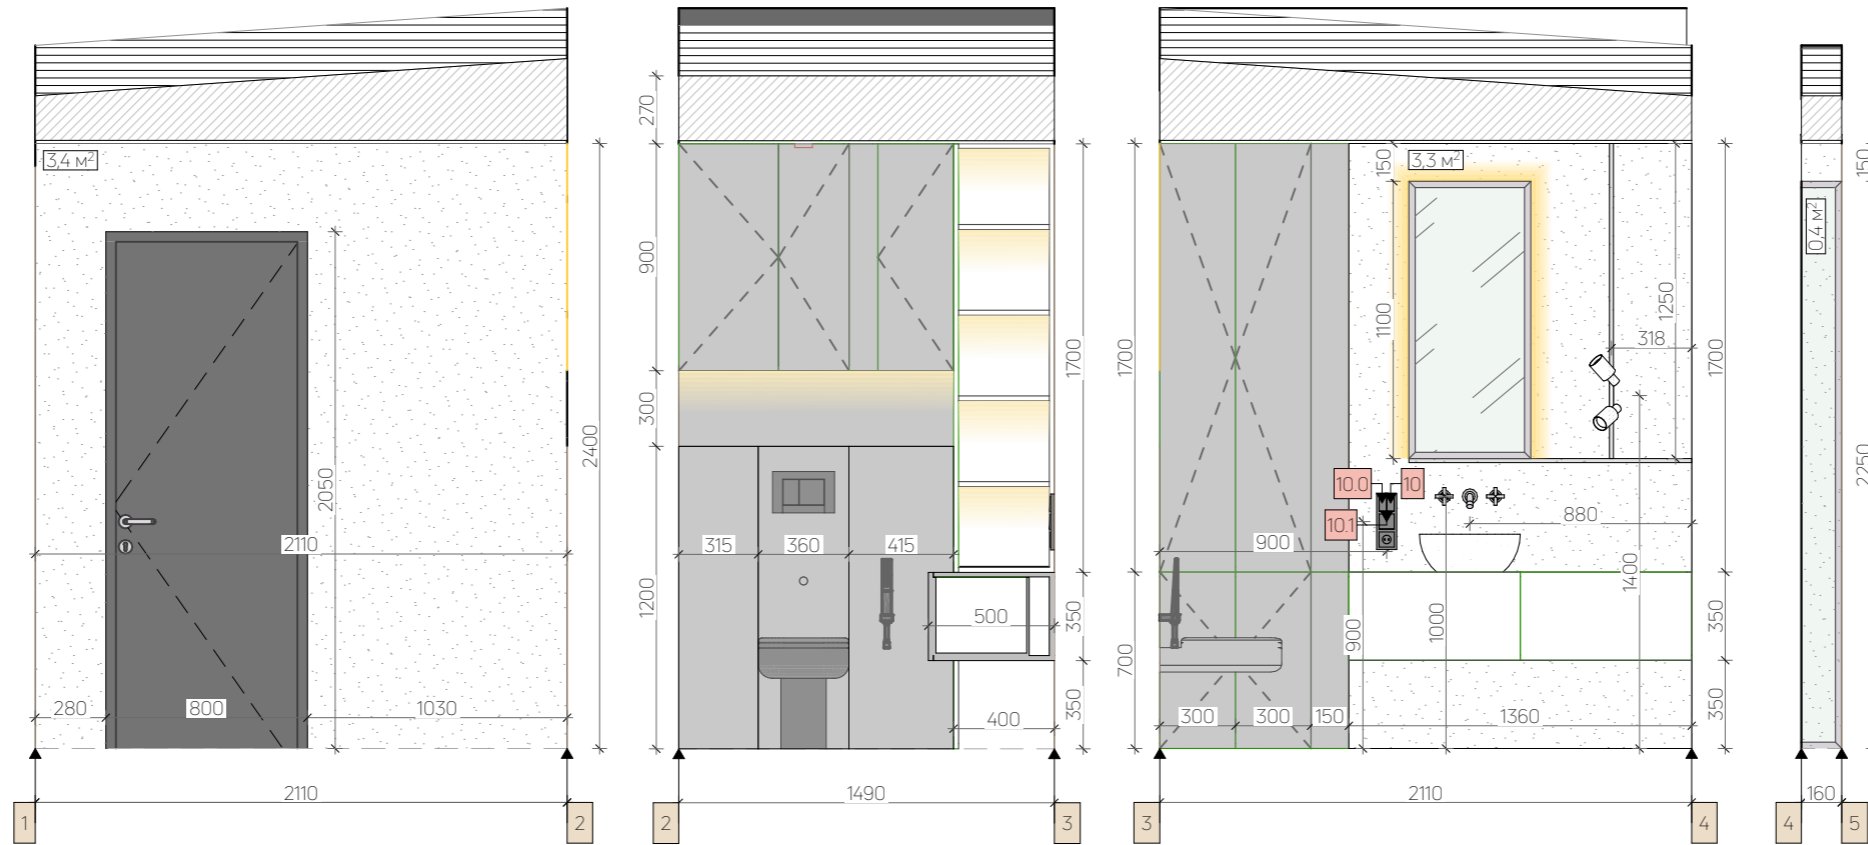

Legend	
	LED in the ceiling
	LED in furniture
	group of light
	track tire
	point mortise light
	hanging light
	track point light

Notes:

- All heights are set relative to the set + 0.000
- Plan error ± 20 mm;
- Lighting of glass structures will be specified

Legend	
	Microcement - 7.7 m ²
	Lawn - 26.2 m ²
	Terrace board - 60 m ²
	Terrace tiles - 44 m ²

TERRACE LAYOUT

1:30

Legend

1	→	layout mark
---	---	-------------

 CLEAF Okobo/Maloja S158 19,3 m²

 CLEAF Okobo/Maloja S158 27 m²