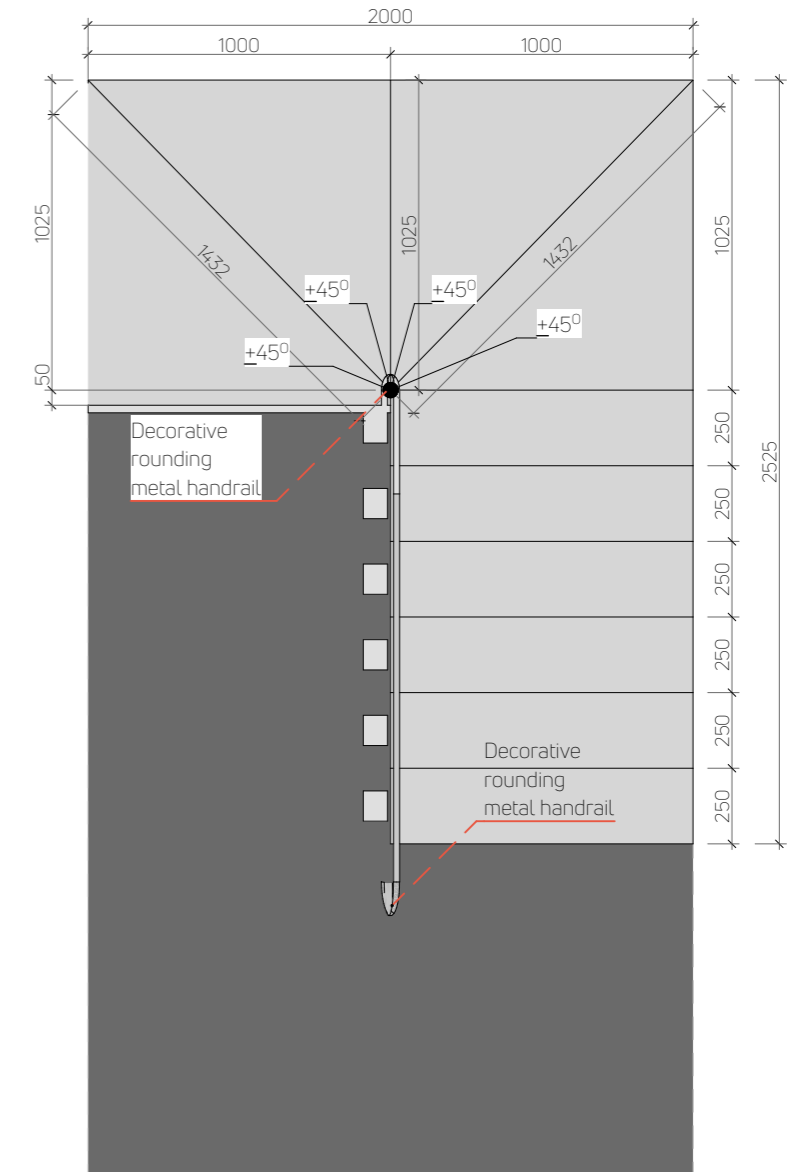

Notes:
 - Plan error ± 30 mm;
 - All sizes should be checked and specified locally.

Legend

	walls (brick) - existing
	walls (bricks) - new
	walls (plasterboard) - new
	podium
	glass constructions

Notes:

- Plan error ±30 mm;
- All sizes should be checked and specified locally.
- Do not bring the layer of plaster to the floor in the places where the hidden plinth is installed. (see sheet 3.15 FLOOR PLAN)

ARTIFICIAL PLANT 2

ARTIFICIAL PLANT 1

AXONOMETRY 1

AXONOMETRY 2

BACK VIEW

PLAN AT THE +4,000 MARK

PLAN AT THE +2,000 MARK

SIDE AND FRONT VIEW