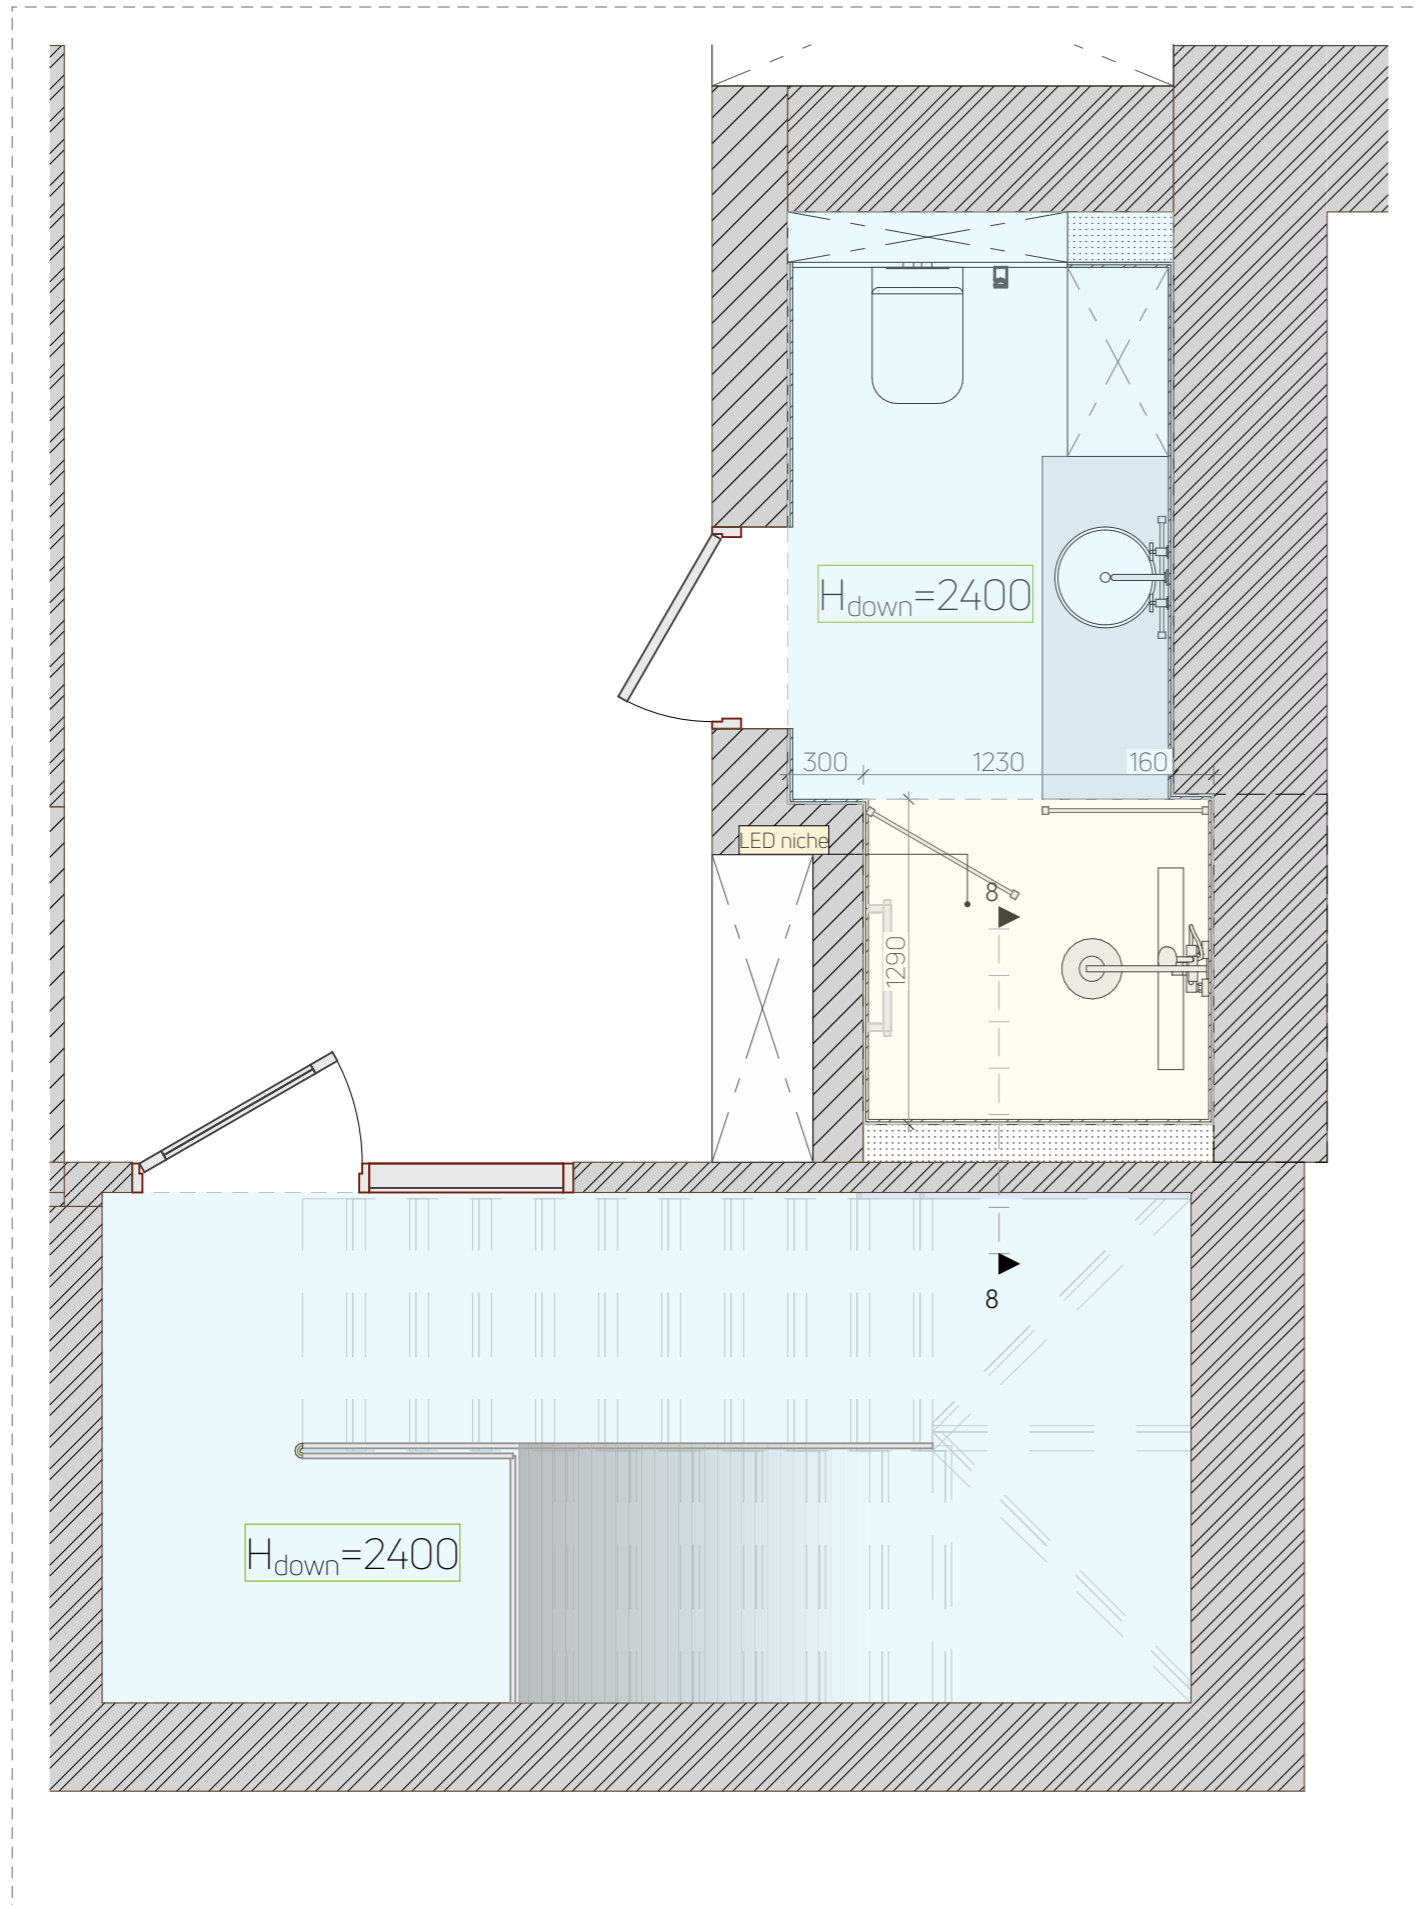

Notes:

- All heights are set relative to the set + 0.000 terraces.
- Plan error ± 30 mm;