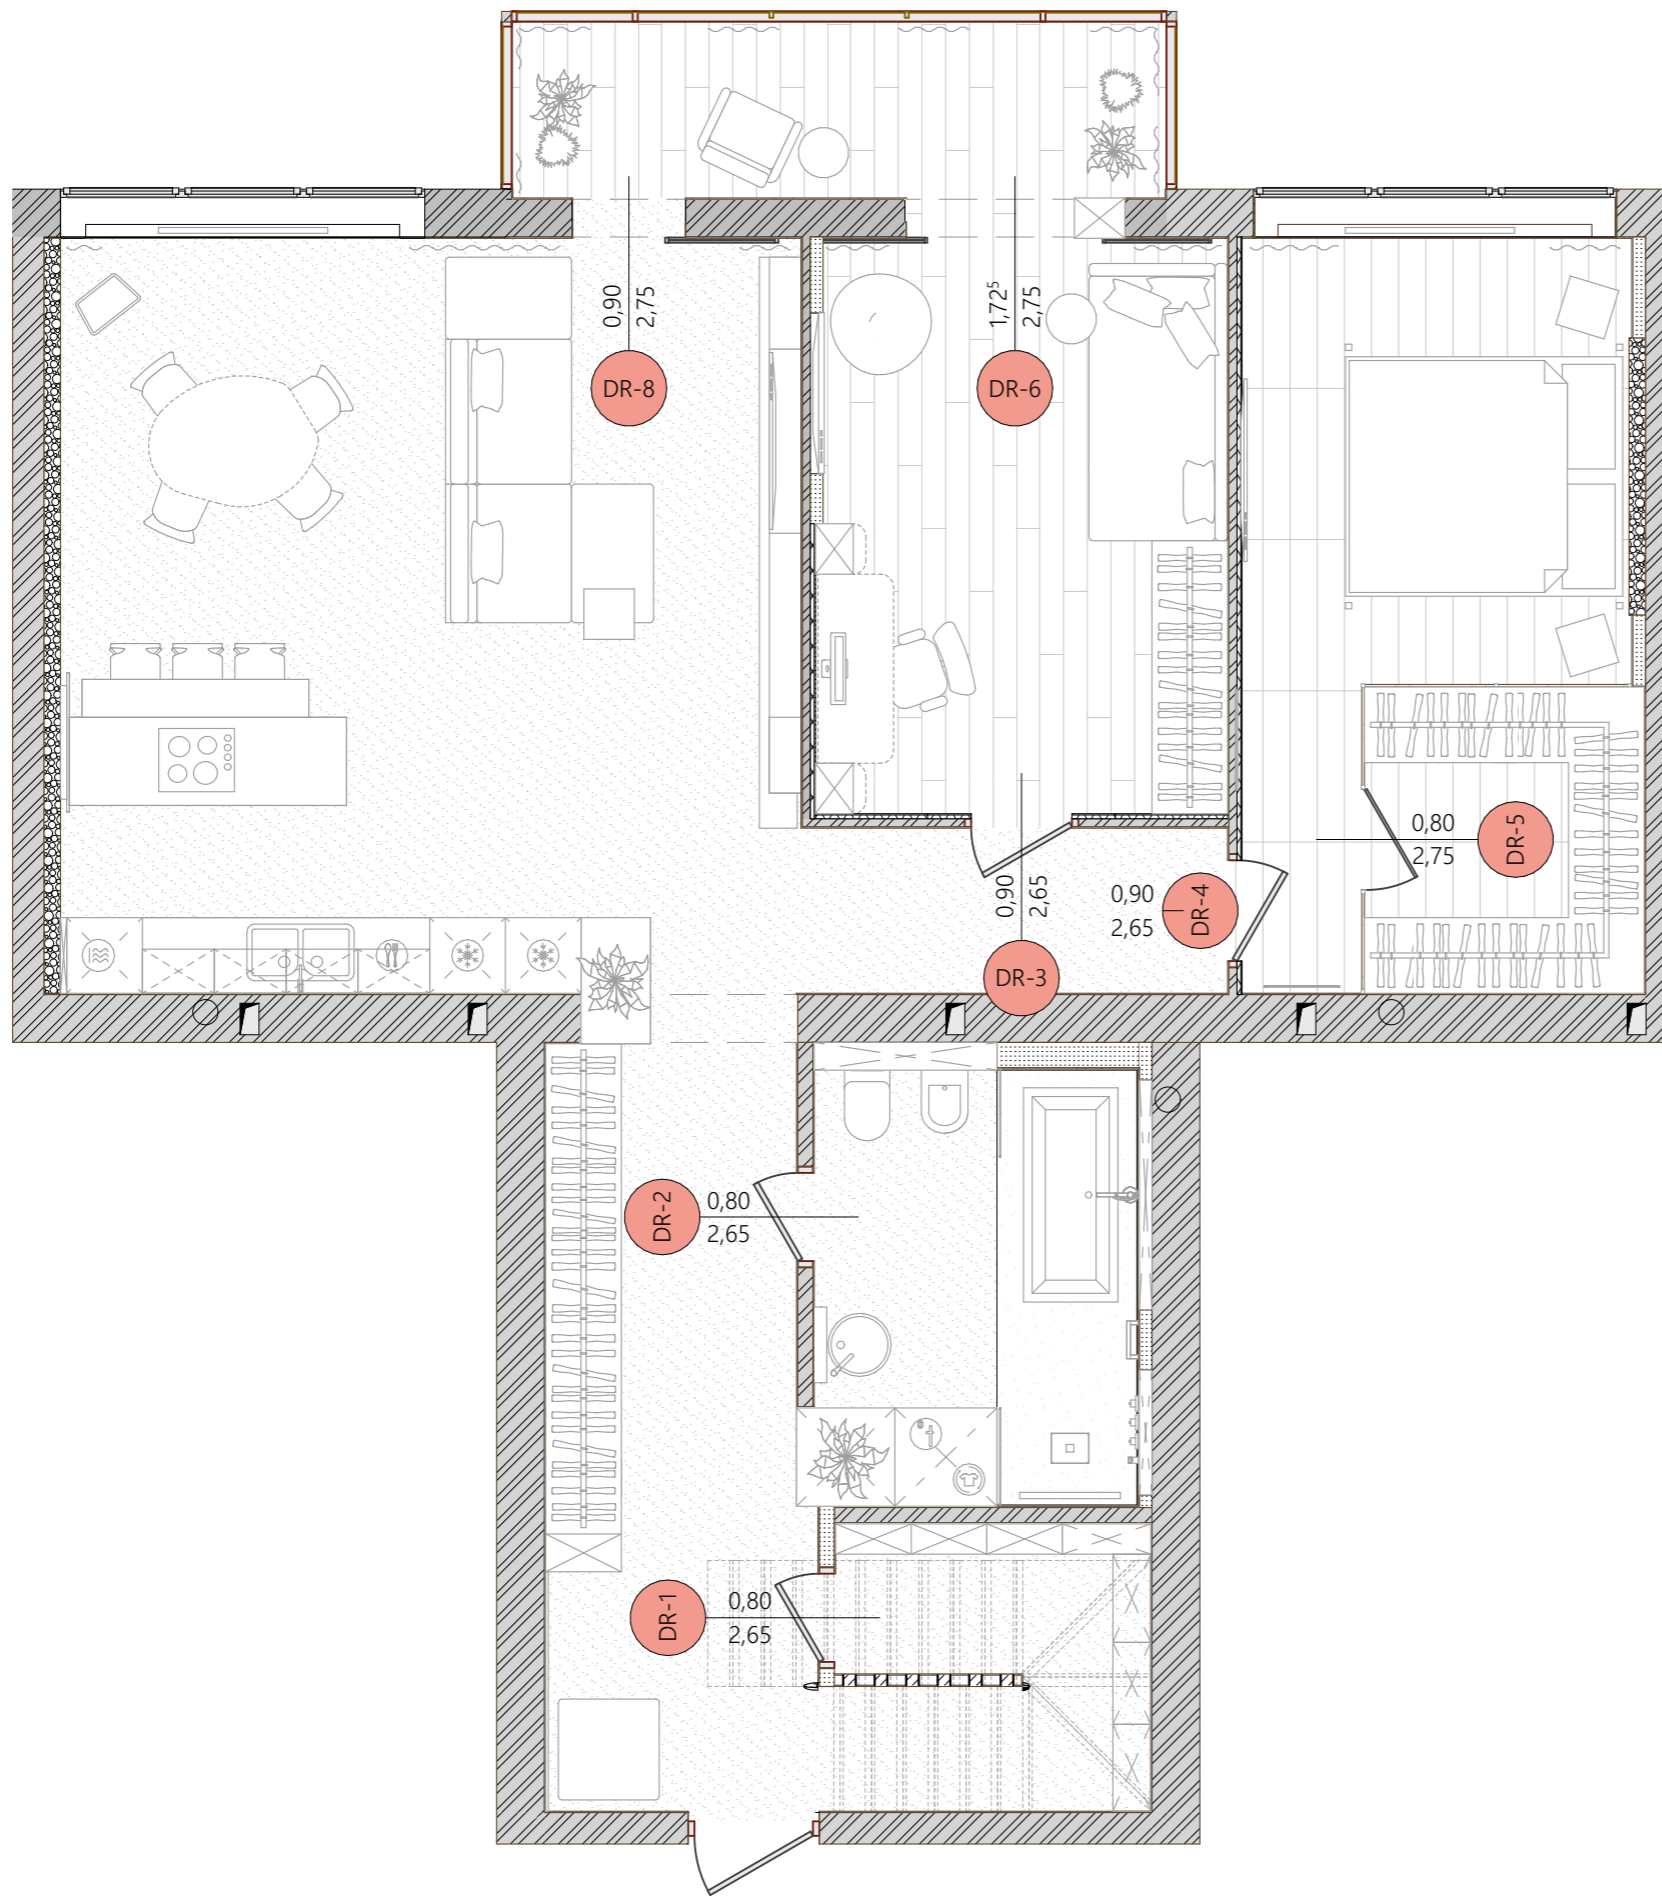

Legend	
	ferroconcrete
	brick
	plasterboard
	door marker

Notes:
 - DR-6, DR-8 will be selected on a local basis.
 - The mechanism will be clarified.

Name	DR-1	DR-2	DR-3	DR-4	DR-5	DR-6	DR-8	ДВ-7
Front view								
Plan view								
The size of the opening	800×2650	800×2650	900×2650	900×2650	800×2750	1725×2750	900×2750	800×2150
Canvas size	700×2600	700×2600	800×2600	800×2600	800×2750	1625×2700	800×2700	744×2122
Box type	hidden	hidden	hidden	hidden	absent (built into the glass frame)	hidden installation in a ceiling niche	hidden installation in a ceiling niche	hidden (external door)
Material from the opening side	white paint	dark gray paint	white paint	white paint	tinted glass	factory white painting	factory white painting	dark gray exterior paint
Material on the reverse side	white paint	mirror graphite	white paint	dark gray paint	tinted glass	factory white painting	factory white painting	mirror graphite