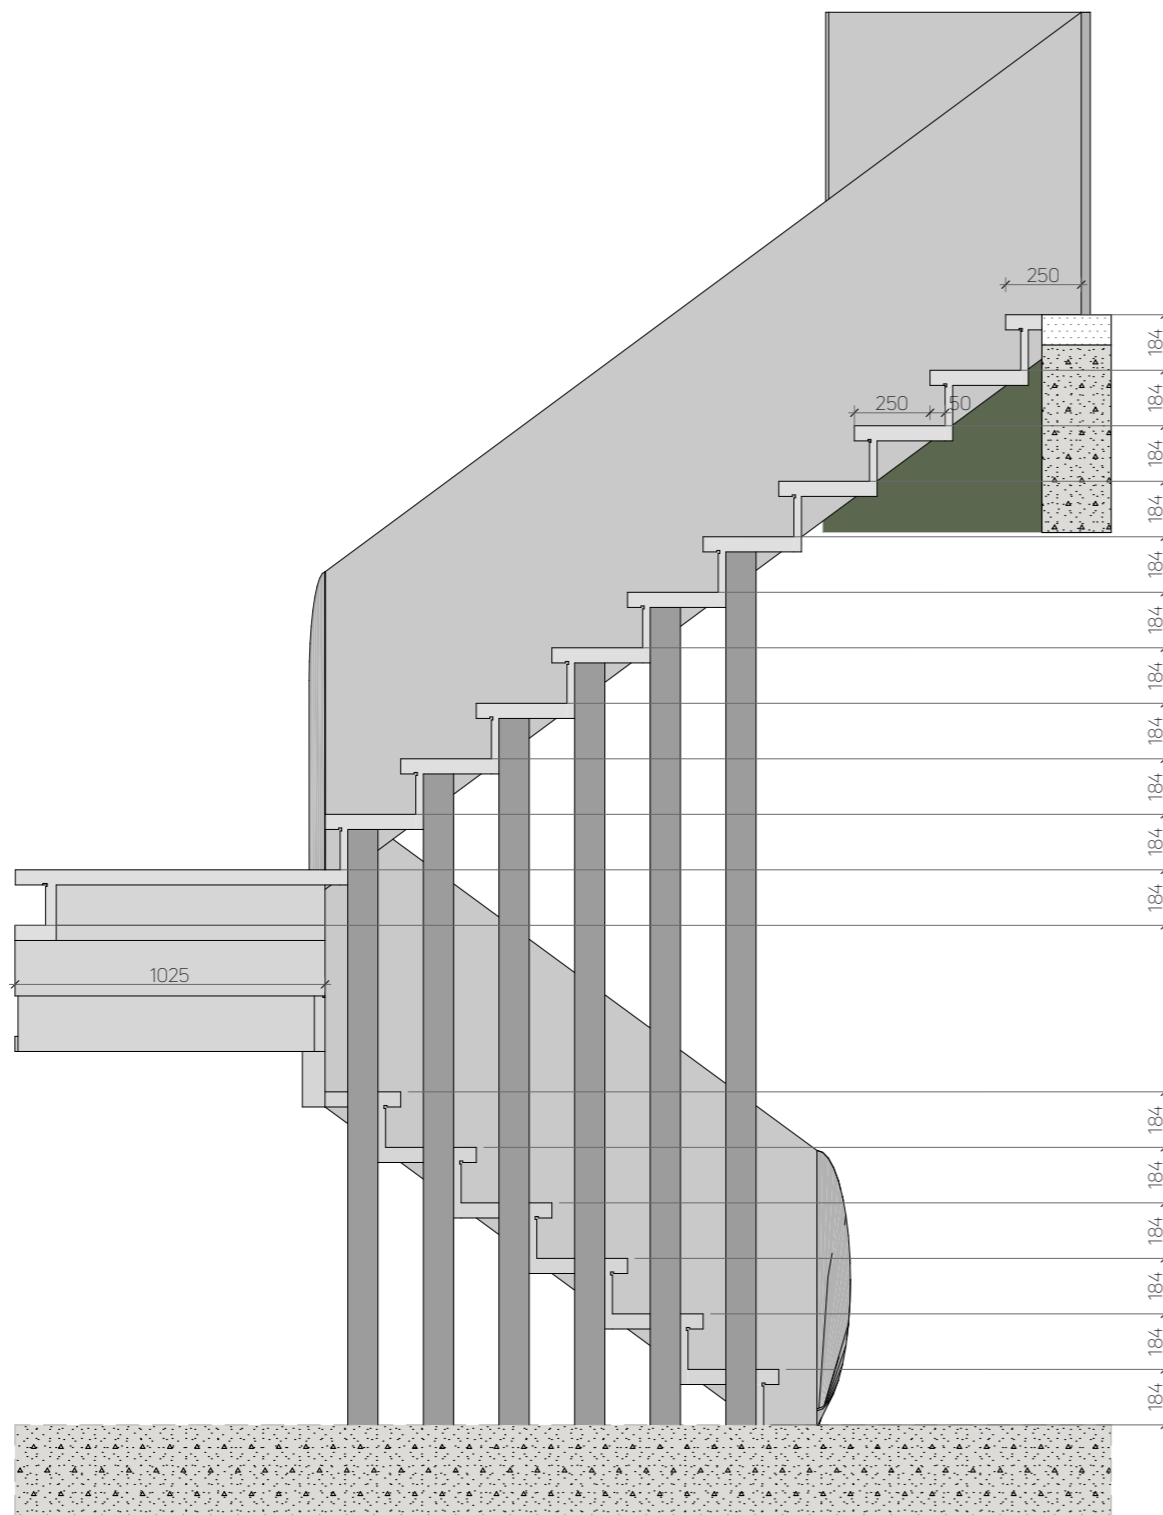

ARTIFICIAL PLANT 2

ARTIFICIAL PLANT 1

AXONOMETRY 1

AXONOMETRY 2

BACK VIEW

PLAN AT THE +4,000 MARK

PLAN AT THE +2,000 MARK

SIDE AND FRONT VIEW