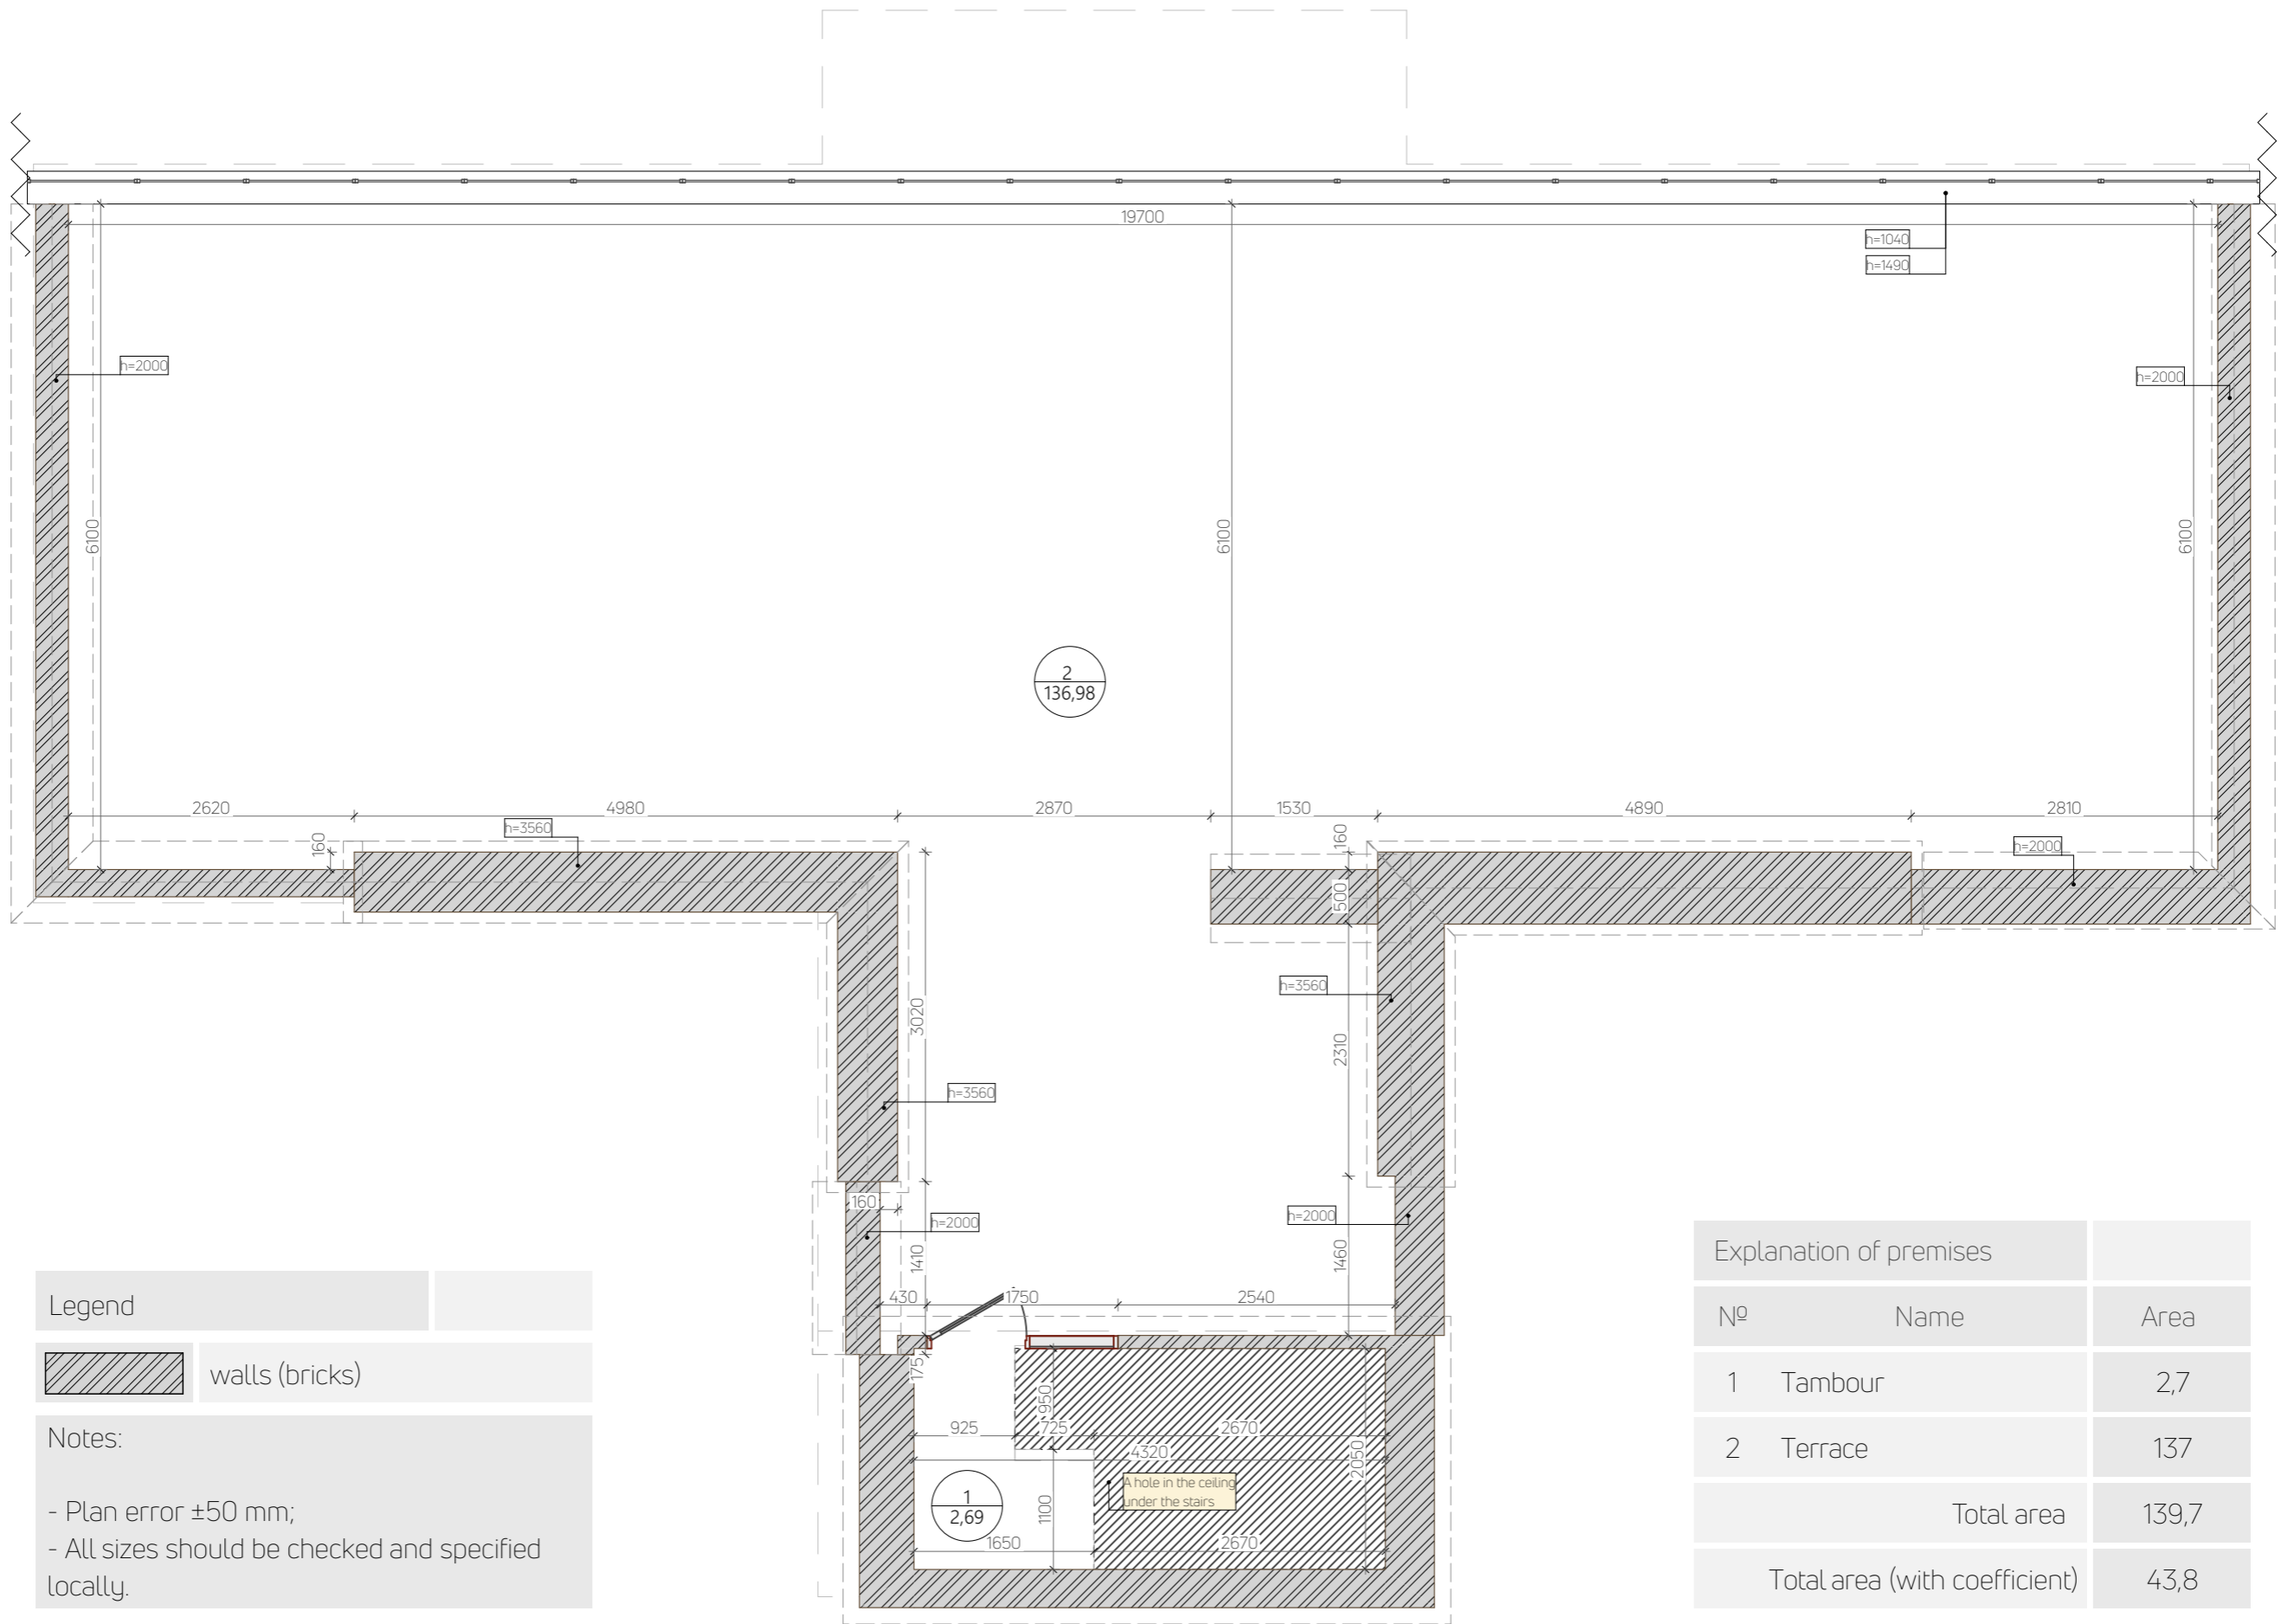

Legend

walls (bricks)

Notes:

- Plan error ± 50 mm;
- All sizes should be checked and specified locally.

Explanation of premises		
Nº	Name	Area
1	Tambour	2,7
2	Terrace	137
Total area		139,7
Total area (with coefficient)		43,8