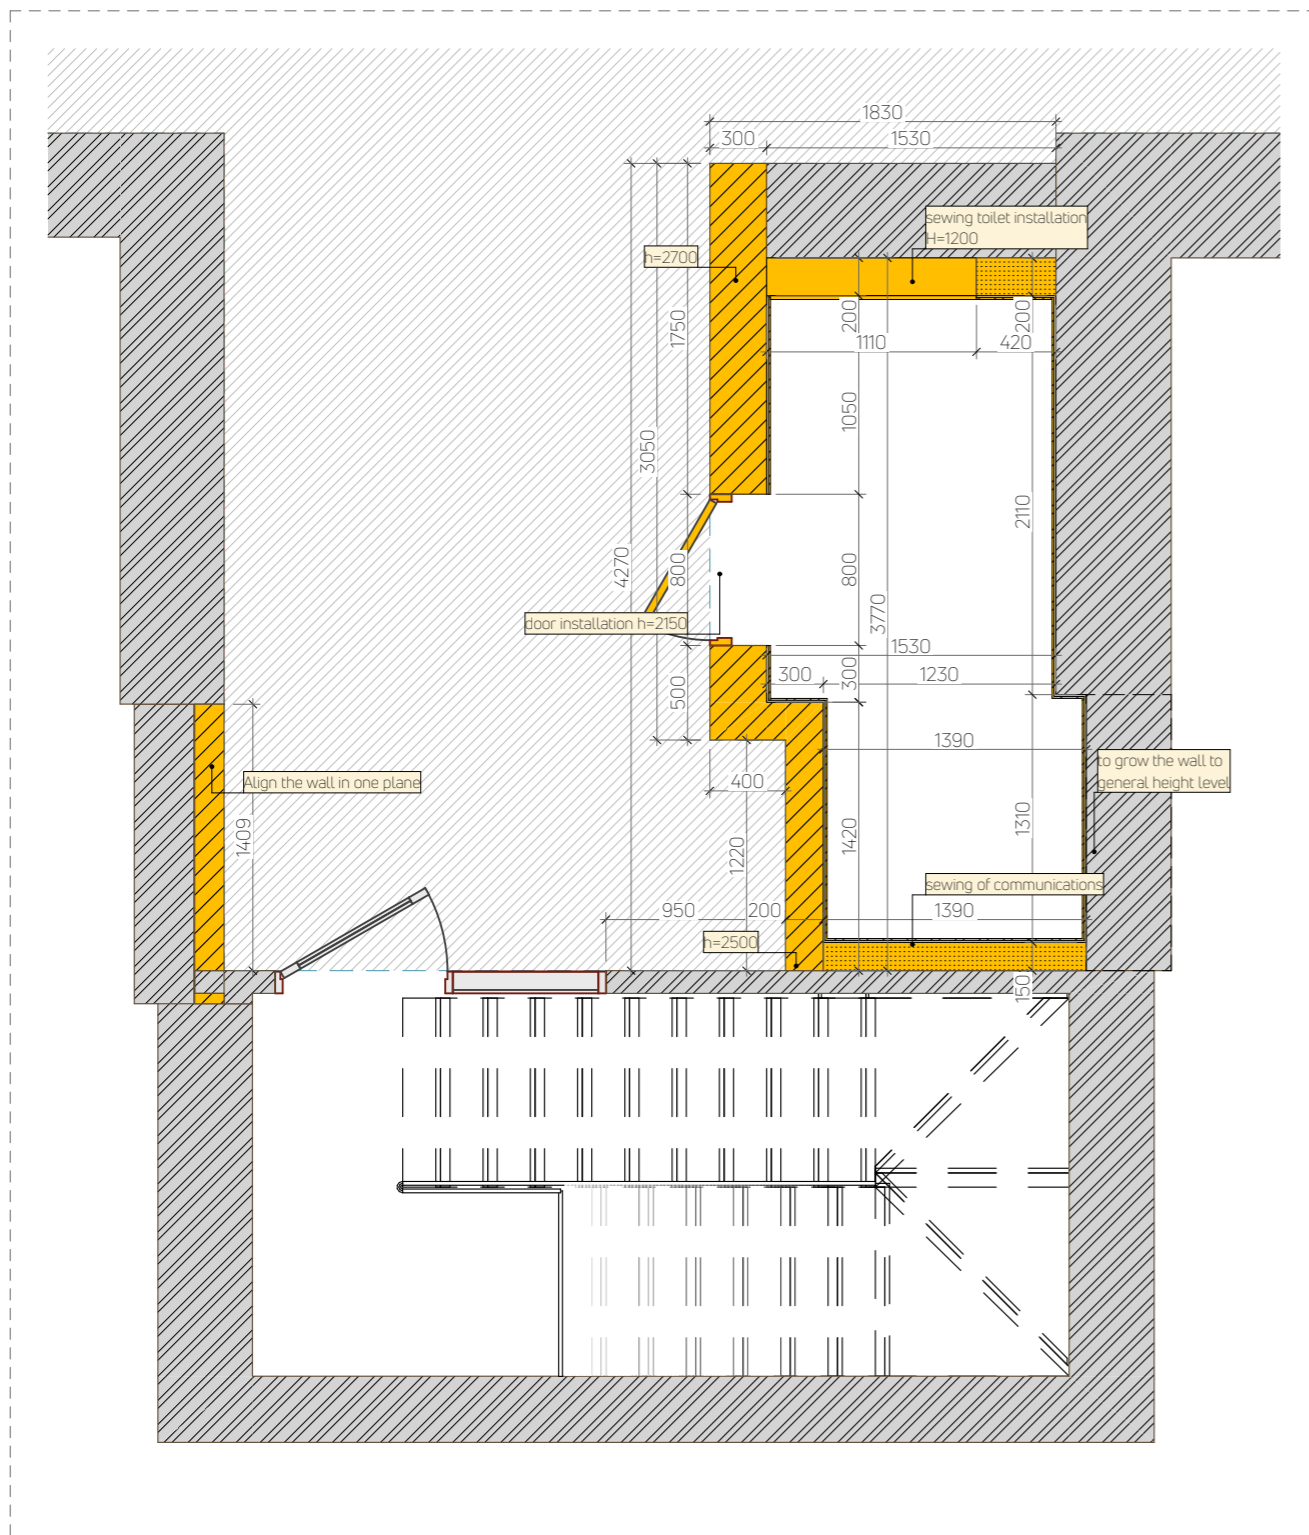

Legend		Notes: - Plan error ± 50 mm; - All sizes should be checked and specified locally. - The heights are indicated from the existing level on the terrace.
	walls (brick) - existing	
	walls (block) - new	
	walls (plasterboard) - new