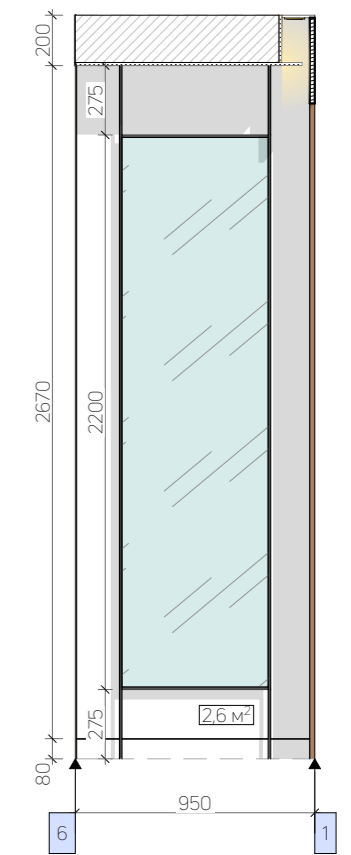

- white paint - 5,8 m²
- mirror/glass
- CLEAF Poro noche/Poro noche LS14 - 15,6 m²
- graphite/bronze glass
- Gypsum wall (stone texture)