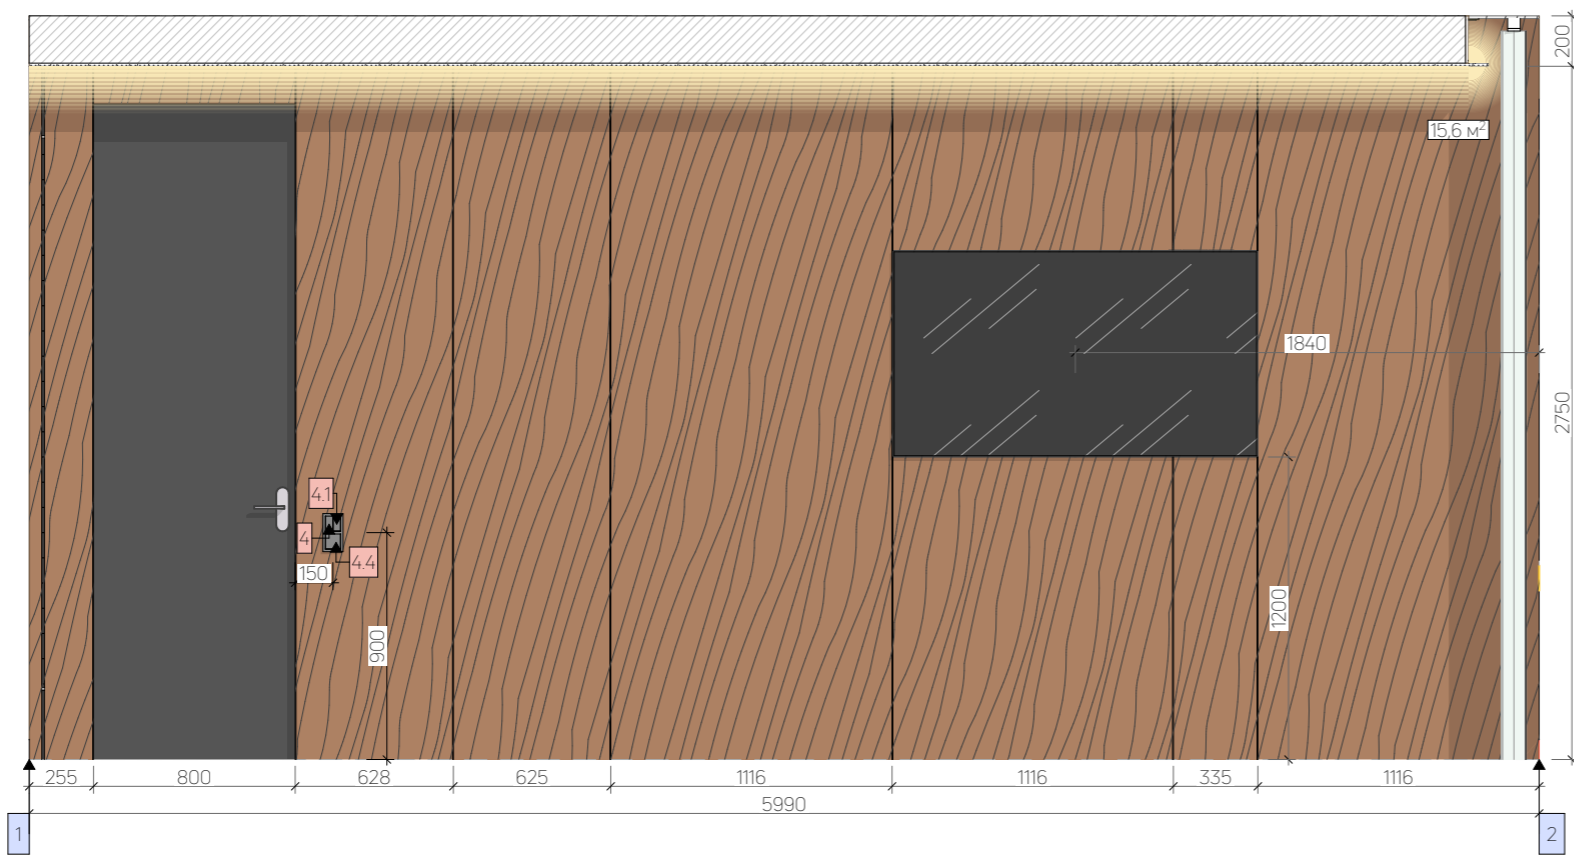

white paint - 1,9 m²

mirror/glass

like a tree (optional)

blue paint - 9,3 m²

gray paint - 7,2 m²

white paint - 5,8 m²
 blue paint - 3,1 m²
 gray paint - 2,0 m²

- white paint - 5,8 m²
- mirror/glass
- CLEAF Poro noche/Poro noche LS14 - 15,6 m²
- graphite/bronze glass
- Gypsum wall (stone texture)