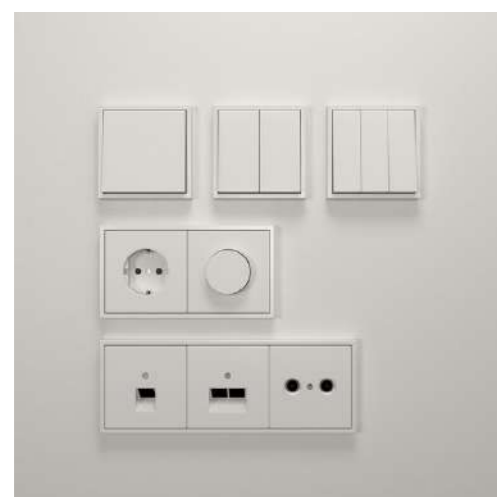

Rooms	Position 1	Position 2	Position 3	Position 4	Position 5
	Socket 220v	-	-	-	-
	Socket 220v	Socket 220v	-	-	-
	Socket 220v	Socket 220v	-	-	-
	Socket 220v	Socket 220v	Socket 220v	-	-
	Socket 220v	Socket 220v	Socket 220v	-	-
	Socket 220v	Socket 220v	Socket 220v	-	-
	Socket 220v	Socket 220v	Socket 220v	-	-
	RJ-45 socket	Socket 220v	Socket 220v	Socket 220v	Socket 220v
4, Children's room with a balcony					
	Switch 1 key	-	-	-	-
	Switch 1 key	Switch 1 key	-	-	-
	Switch 1 key	Switch 1 key	Switch 1 key	-	-
	Socket 220v	-	-	-	-
	Socket 220v	-	-	-	-
	Socket 220v	-	-	-	-
	RJ-45 socket	Socket 220v	Socket 220v	-	-
	RJ-45 socket	Socket 220v	Socket 220v	-	-
	USB socket	Socket 220v	Socket 220v	-	-
	USB socket	Socket 220v	Socket 220v	Switch 1 key	Switch 1 key
5, Main bedroom					
	Switch 1 key	Switch 1 key	Switch 1 key	USB socket	Socket 220v
	Switch 2 key	Switch 1 key	-	-	-
	Socket 220v	RJ-45 socket	Switch 1 key	Switch 1 key	Switch 1 key
	RJ-45 socket	Socket 220v	Socket 220v	-	-

Color of fittings:
JUNG LS990 BLACK MATTE
(all other premises)

Color of fittings:
JUNG LS 990 WHITE MAT
(children room)

Frame 1x	Frame 2x	Frame 3x	Frame 5x
14	10	15	4