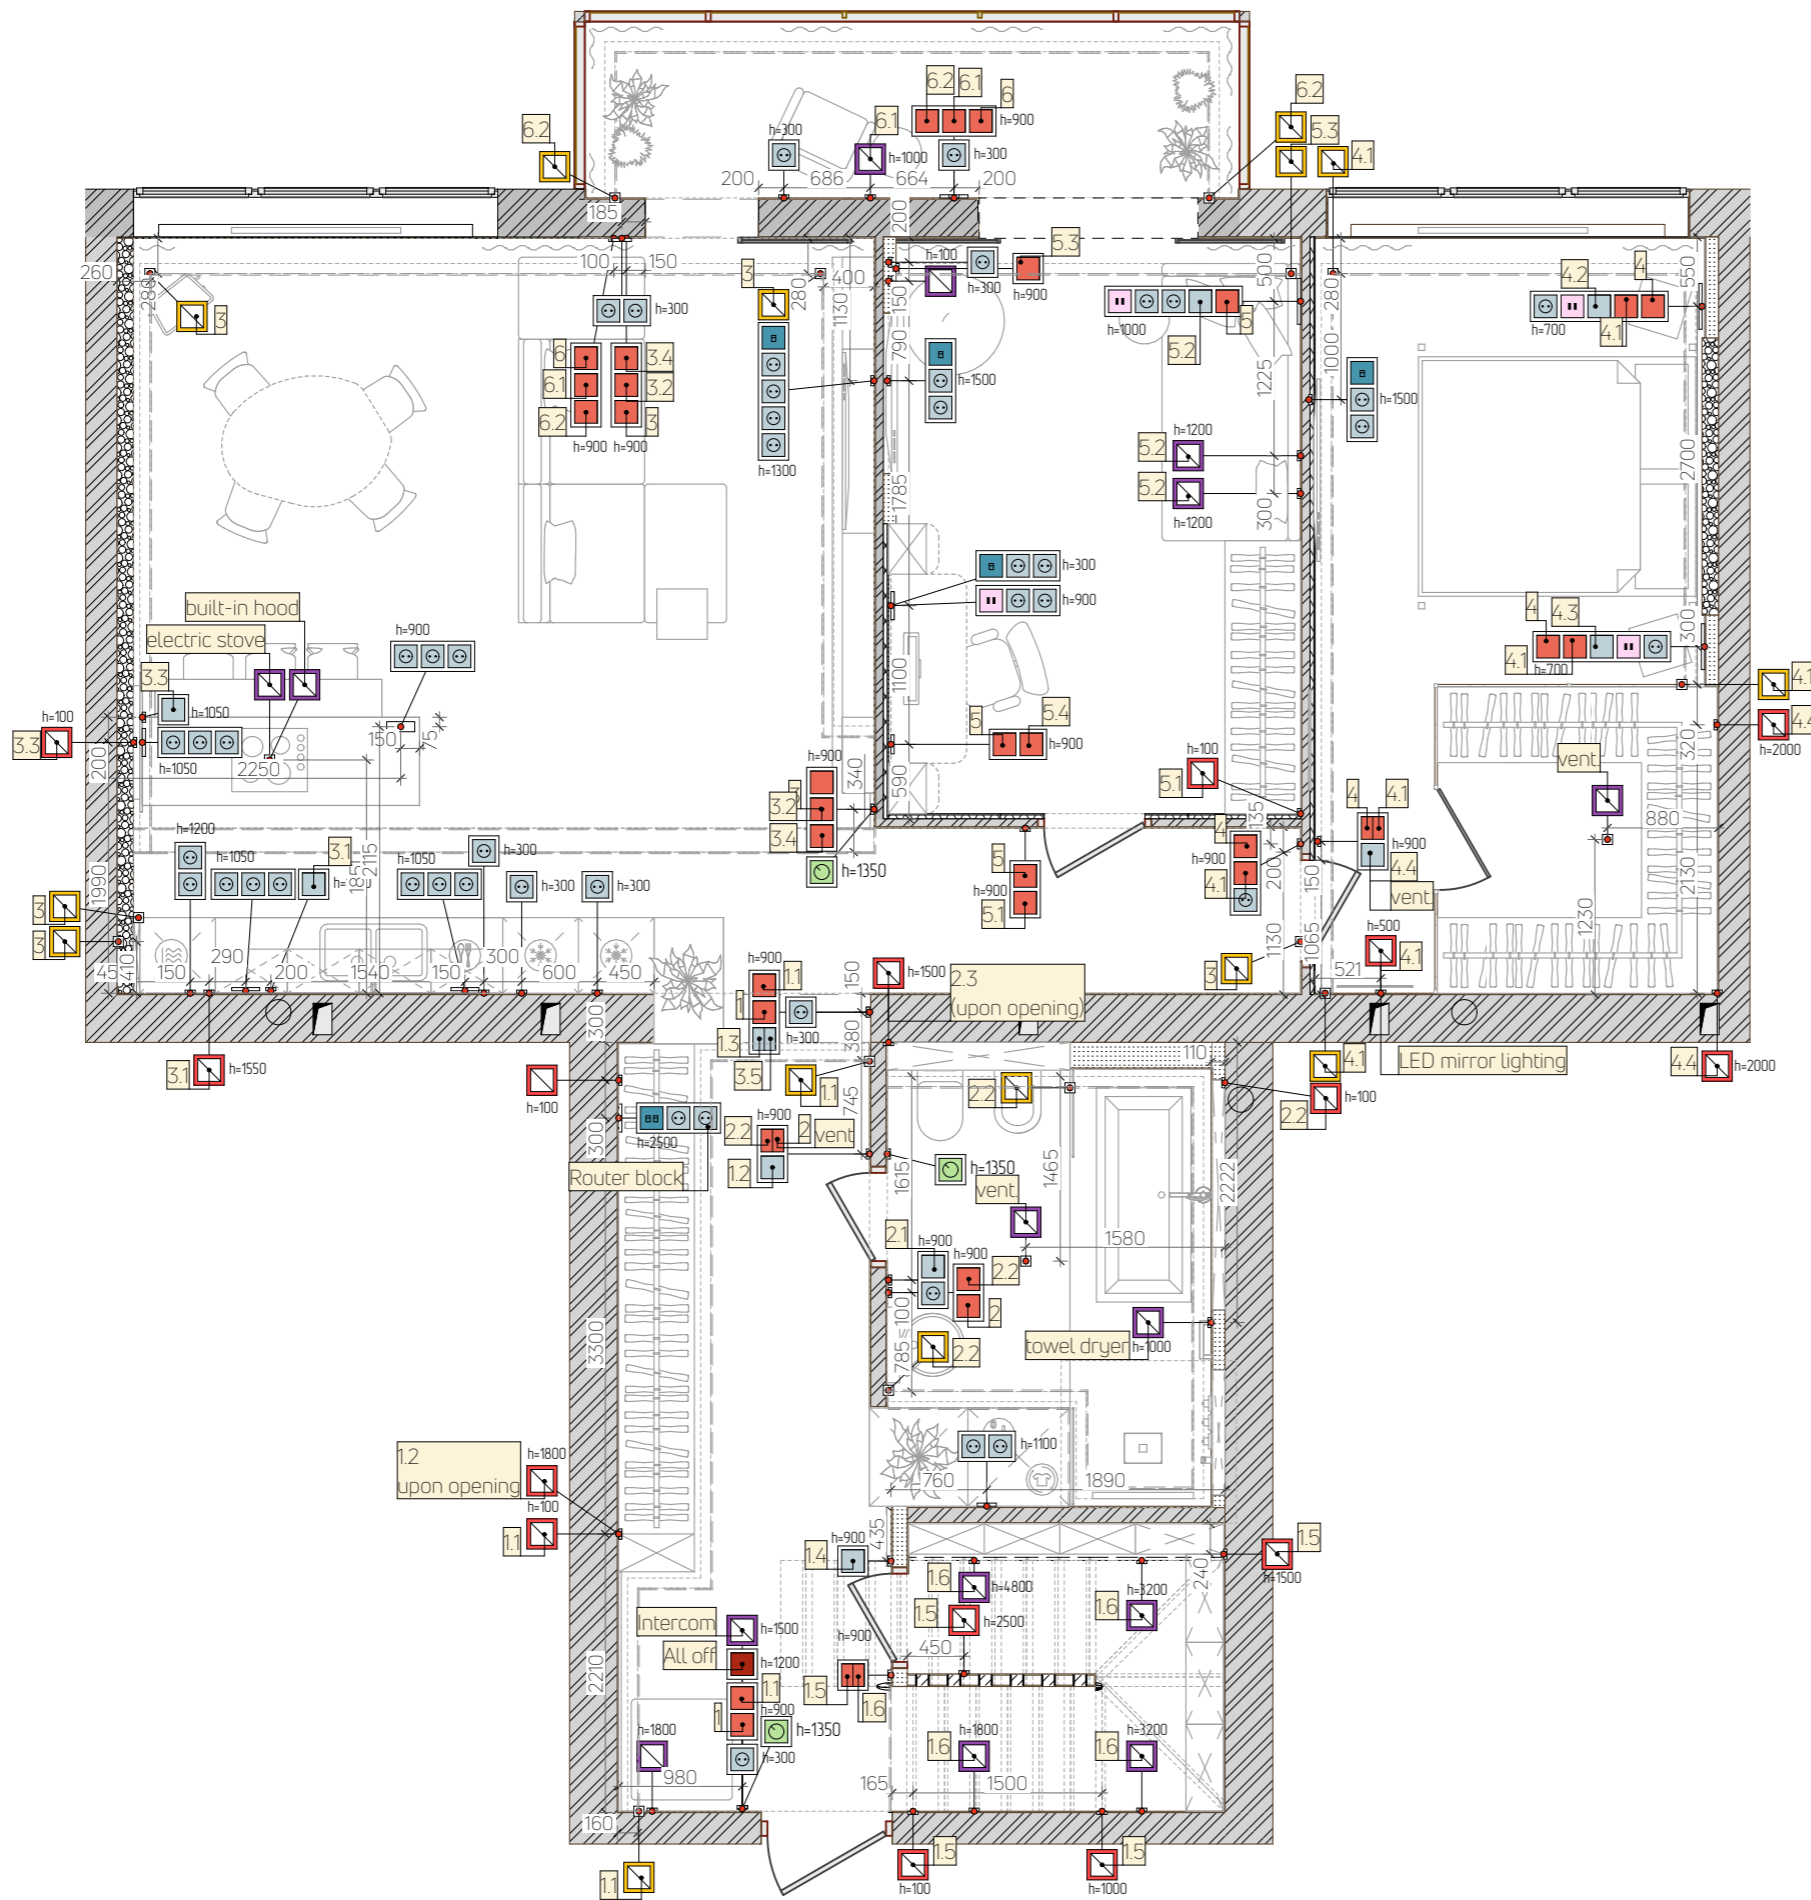

The diagram of binding blocks of switches and sockets:

Notes:
 - All heights are set relative to the given + 0.000
 - Plan error ±20 mm;

Legend	
	niche in plasterboard
	rosette
	one-key and two-key switch
	pass-through one-key and two-key switch
	Internet
	equipment outlet (220 V)
	lighting outlet in the ceiling
	furniture lighting outlet
	turn off all the lights

The diagram of binding blocks of switches and sockets:

Notes:
 -All heights are set relative to the given + 0.000
 - Plan error ± 20 mm;

Legend	
	niche in plasterboard
	rosette
	one-key and two-key switch
	pass-through one-key and two-key switch
	turn off all the lights
	Internet
	equipment outlet (220 V)
	lighting outlet in the ceiling
	furniture lighting outlet