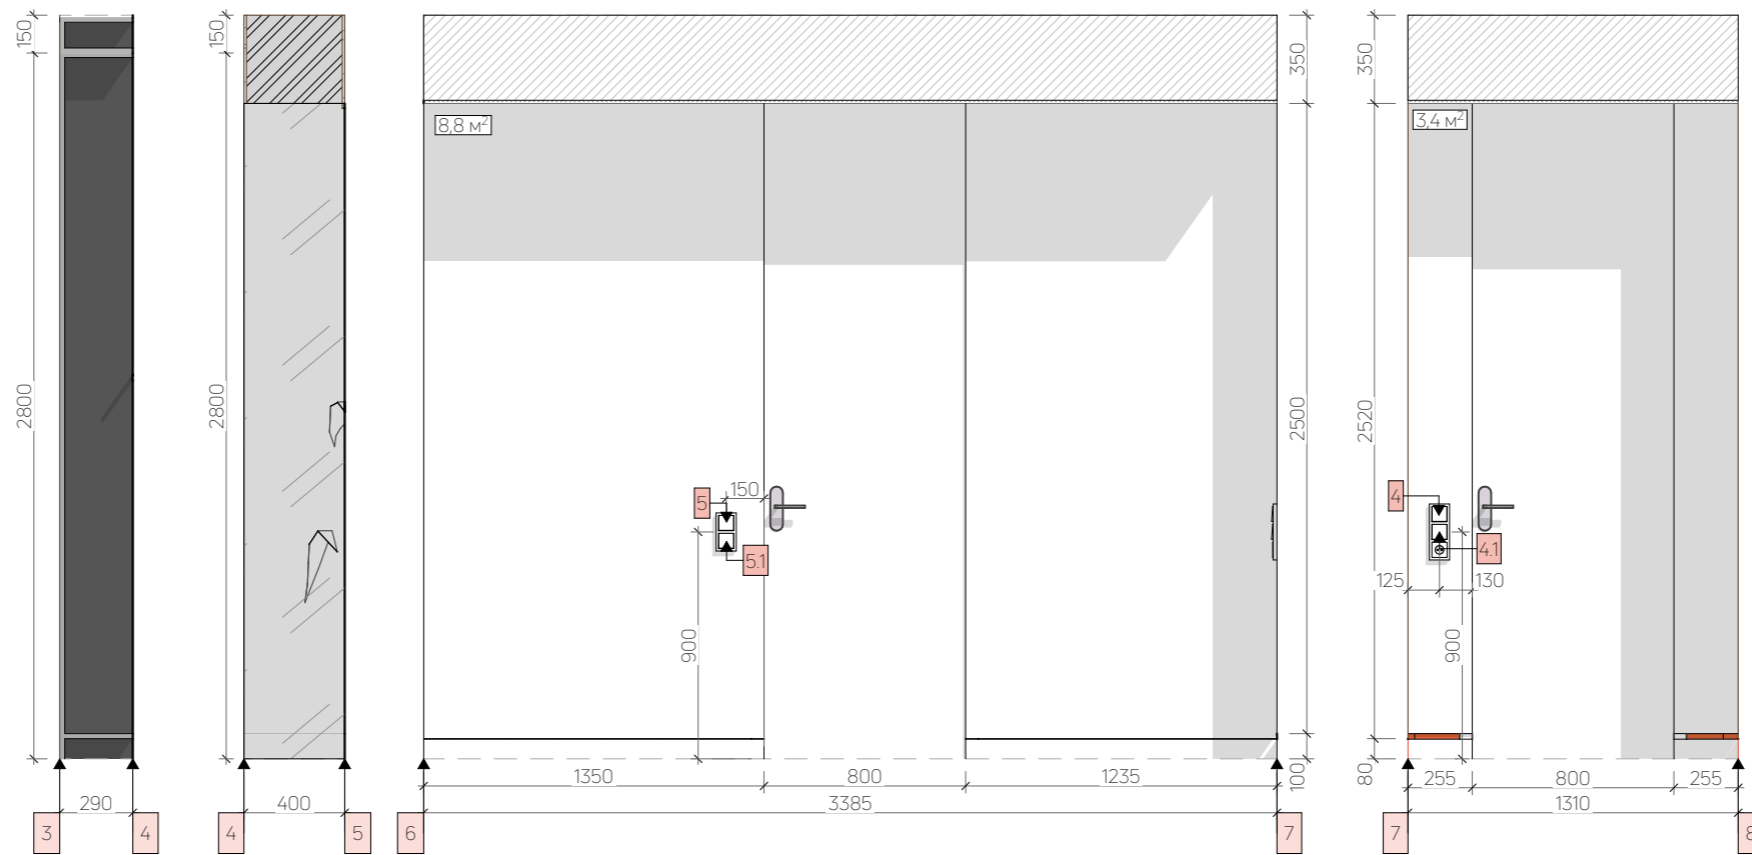

white paint - 12,2 m²
 CLEAF Okobo/Maloja S158 11,3 m²
 mirror/glass