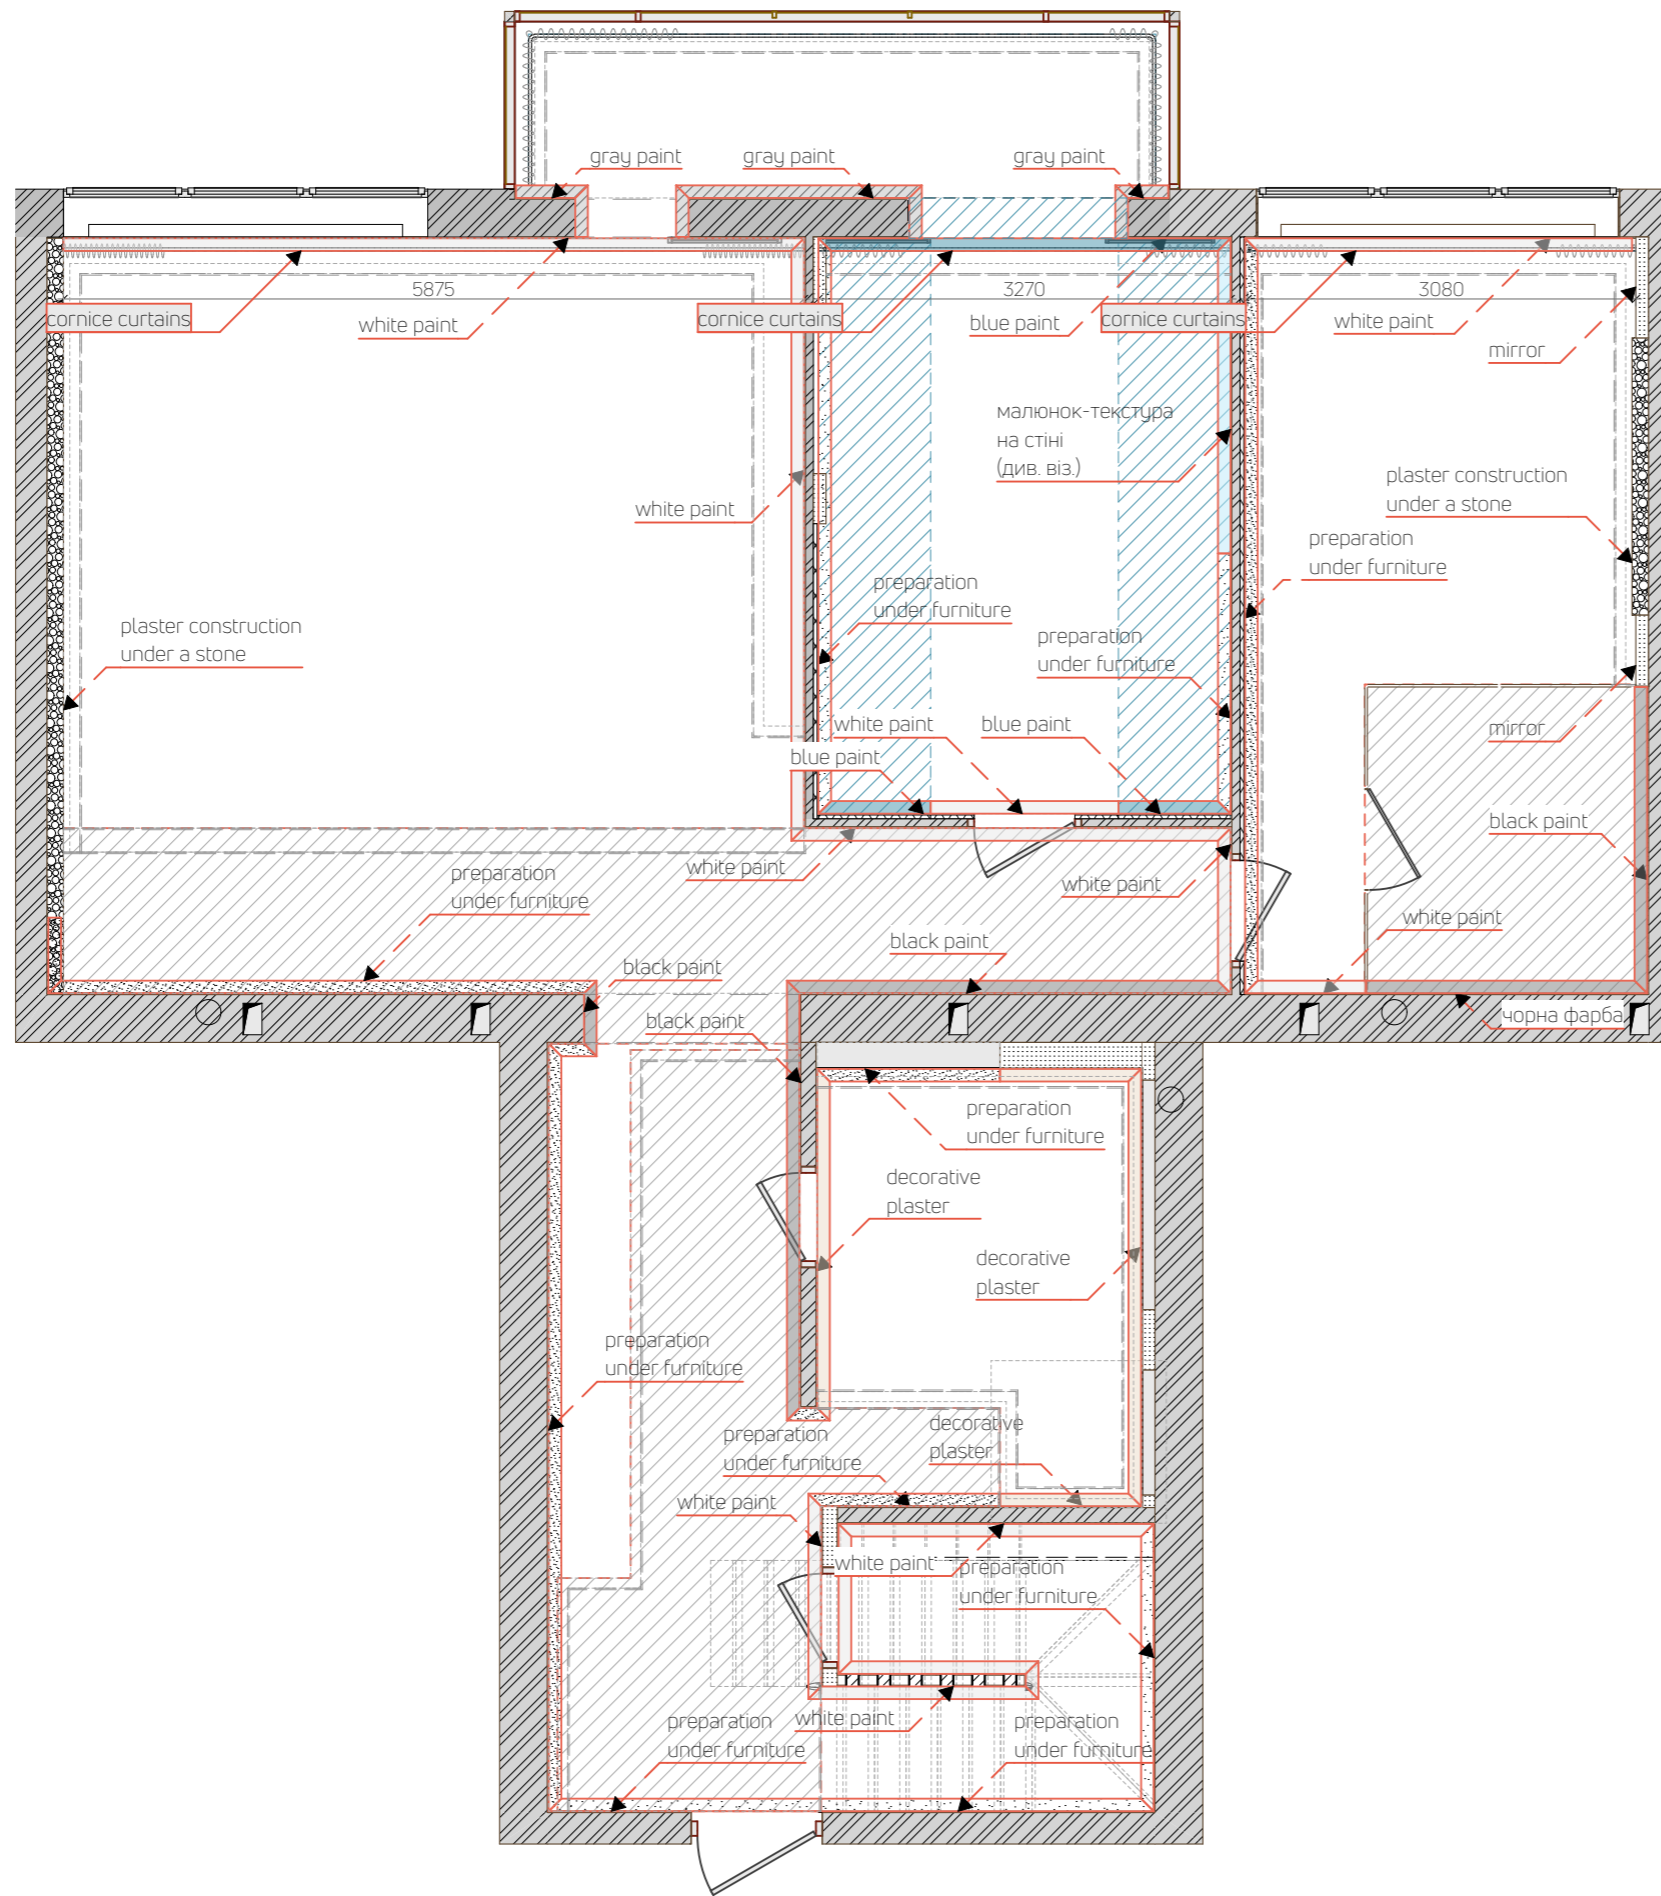

Legend	
	white wall covering
	black wall covering
	clean putty
	black ceiling covering
	white ceiling covering

Notes:
- Color codes and paint manufacturers will be selected locally based on the NCS/RAL color palette or other.