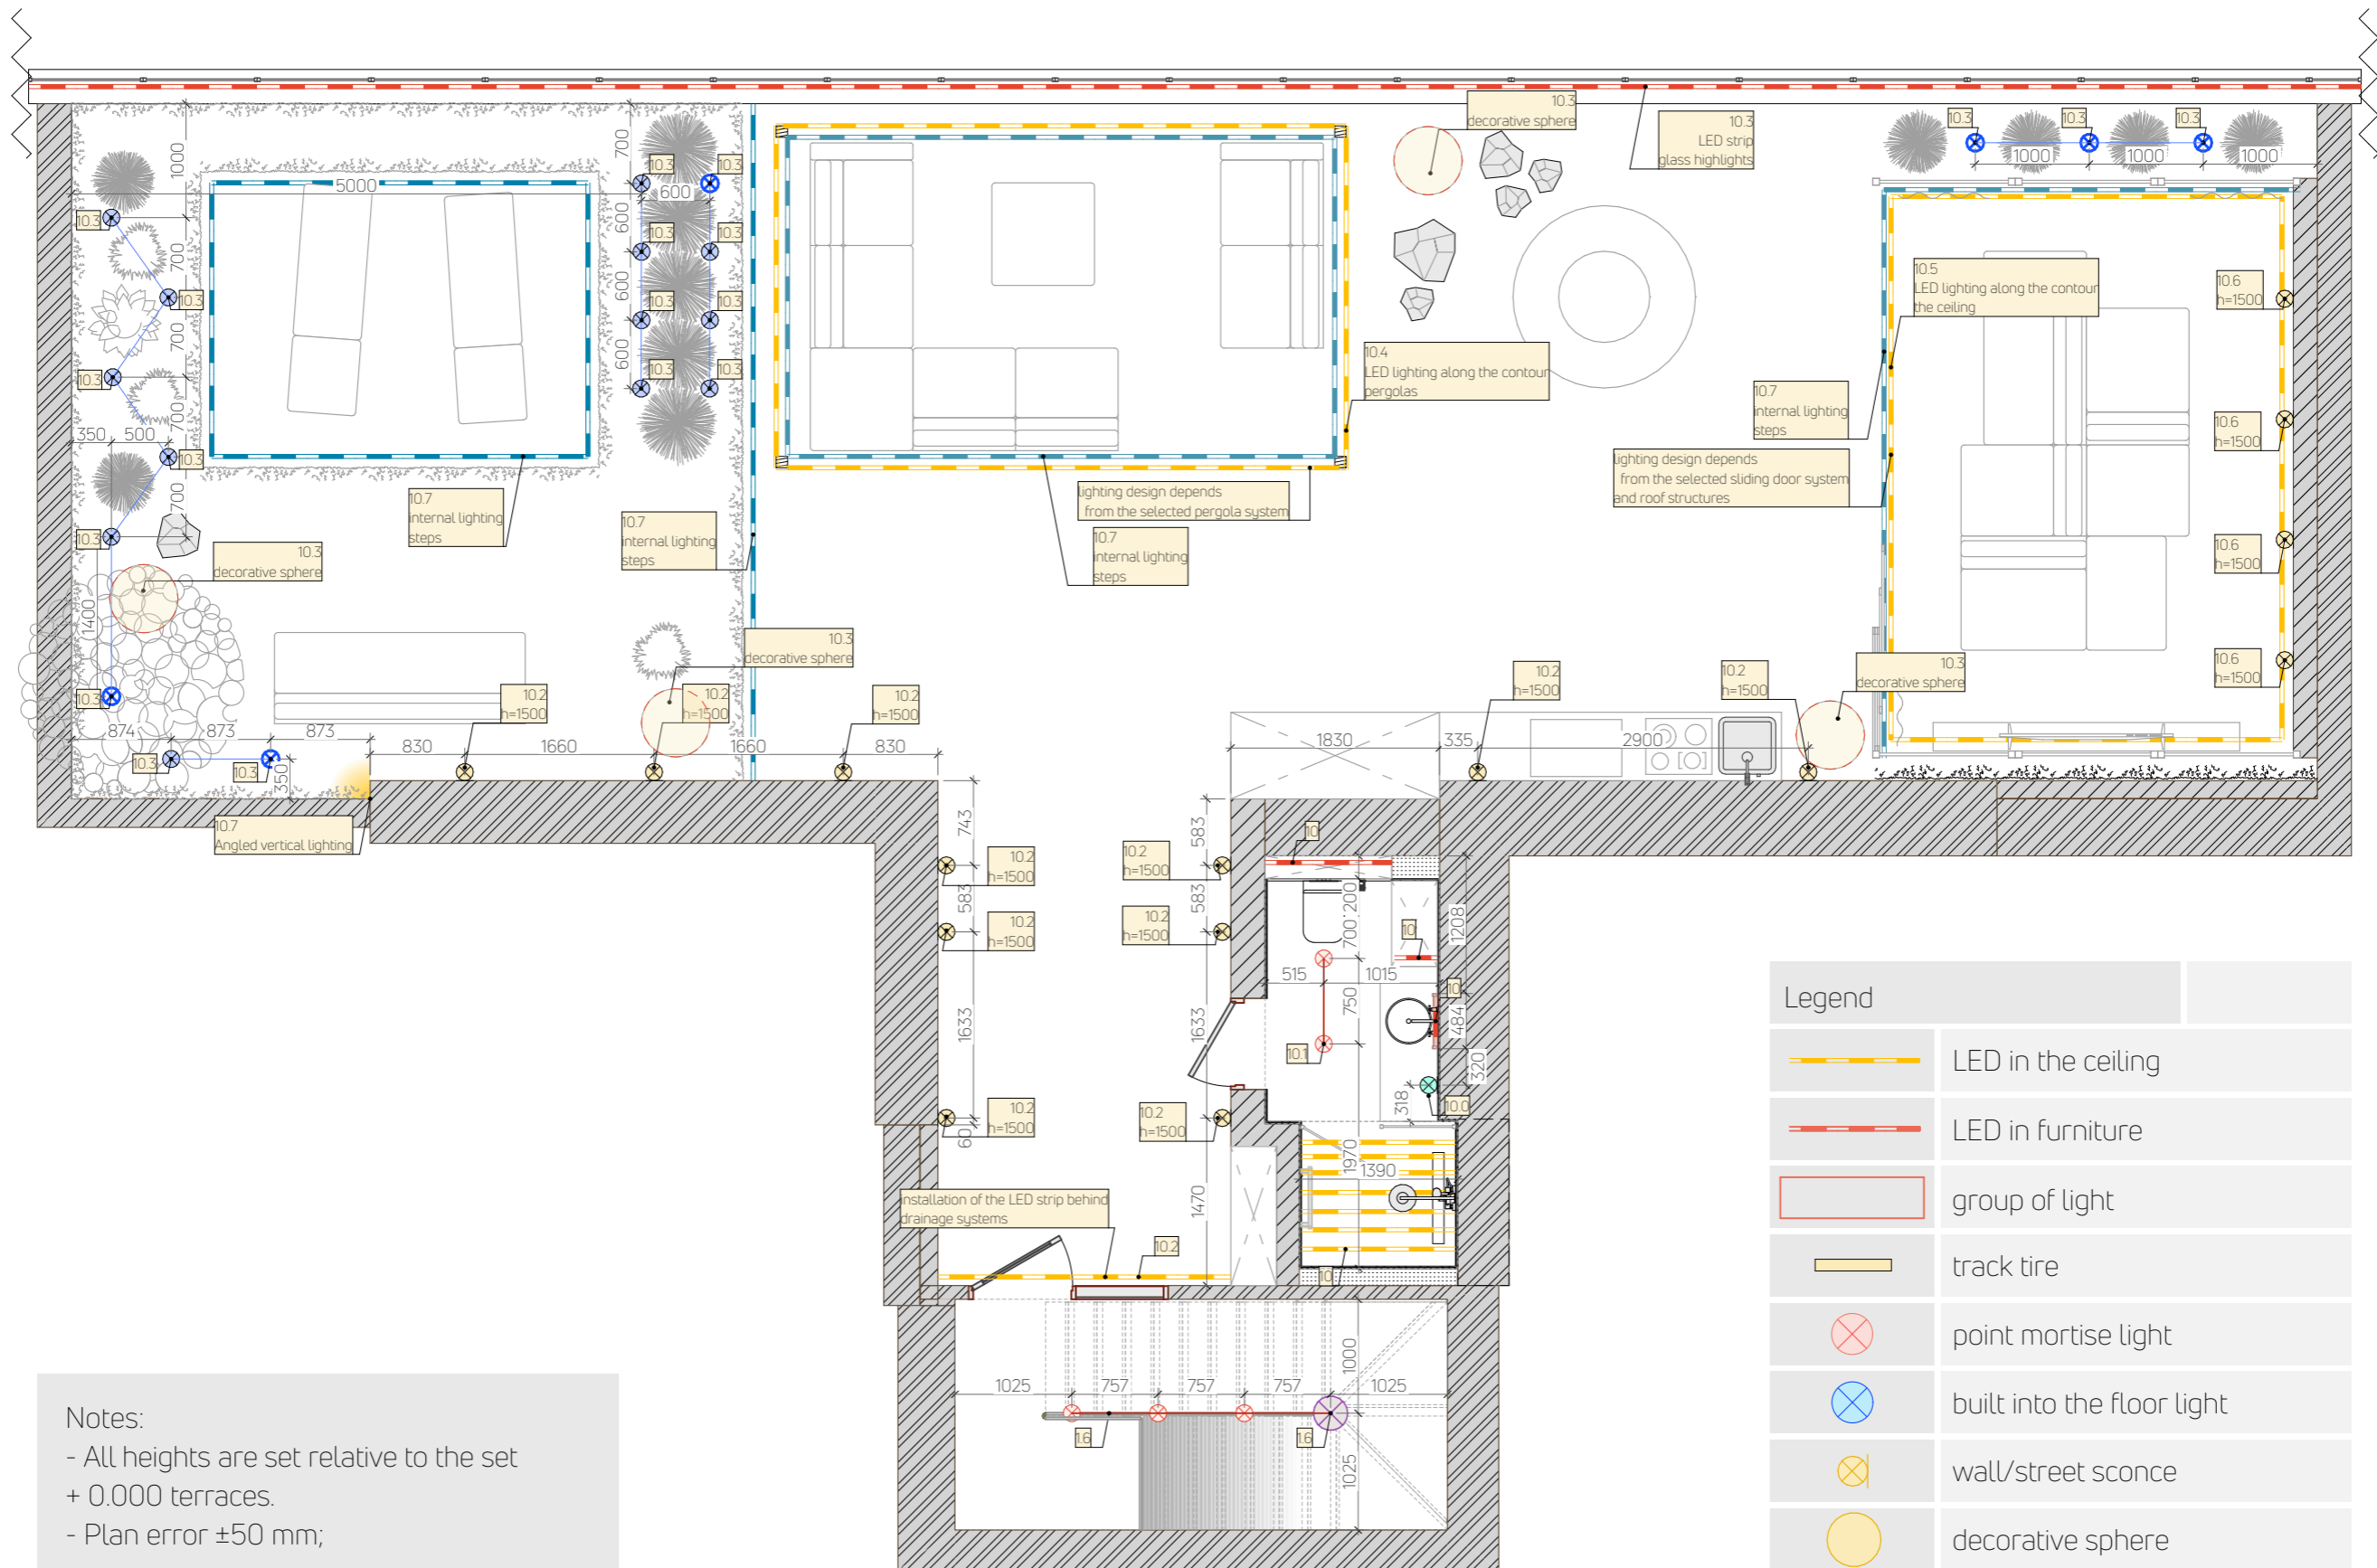

Legend		Notes: - Plan error ± 50 mm; - All sizes should be checked and specified locally. - The heights are indicated from the existing level on the terrace.
	walls (brick) - existing	
	walls (block) - new	
	walls (plasterboard) - new	

Notes:
 - All heights are set relative to the set + 0.000 terraces.
 - Plan error ±50 mm;

Legend	
	LED in the ceiling
	LED in furniture
	group of light
	track tire
	point mortise light
	built into the floor light
	wall/street sconce
	decorative sphere

The diagram of binding blocks of switches and sockets:

Notes:
 - All heights are set relative to the given + 0.000
 - Plan error ±20 mm;

Legend	
	niche in plasterboard
	rosette
	one-key and two-key switch
	pass-through one-key and two-key switch
	turn off all the lights
	Internet
	equipment outlet (220 V)
	lighting outlet in the ceiling
	furniture lighting outlet
	floor lighting outlet